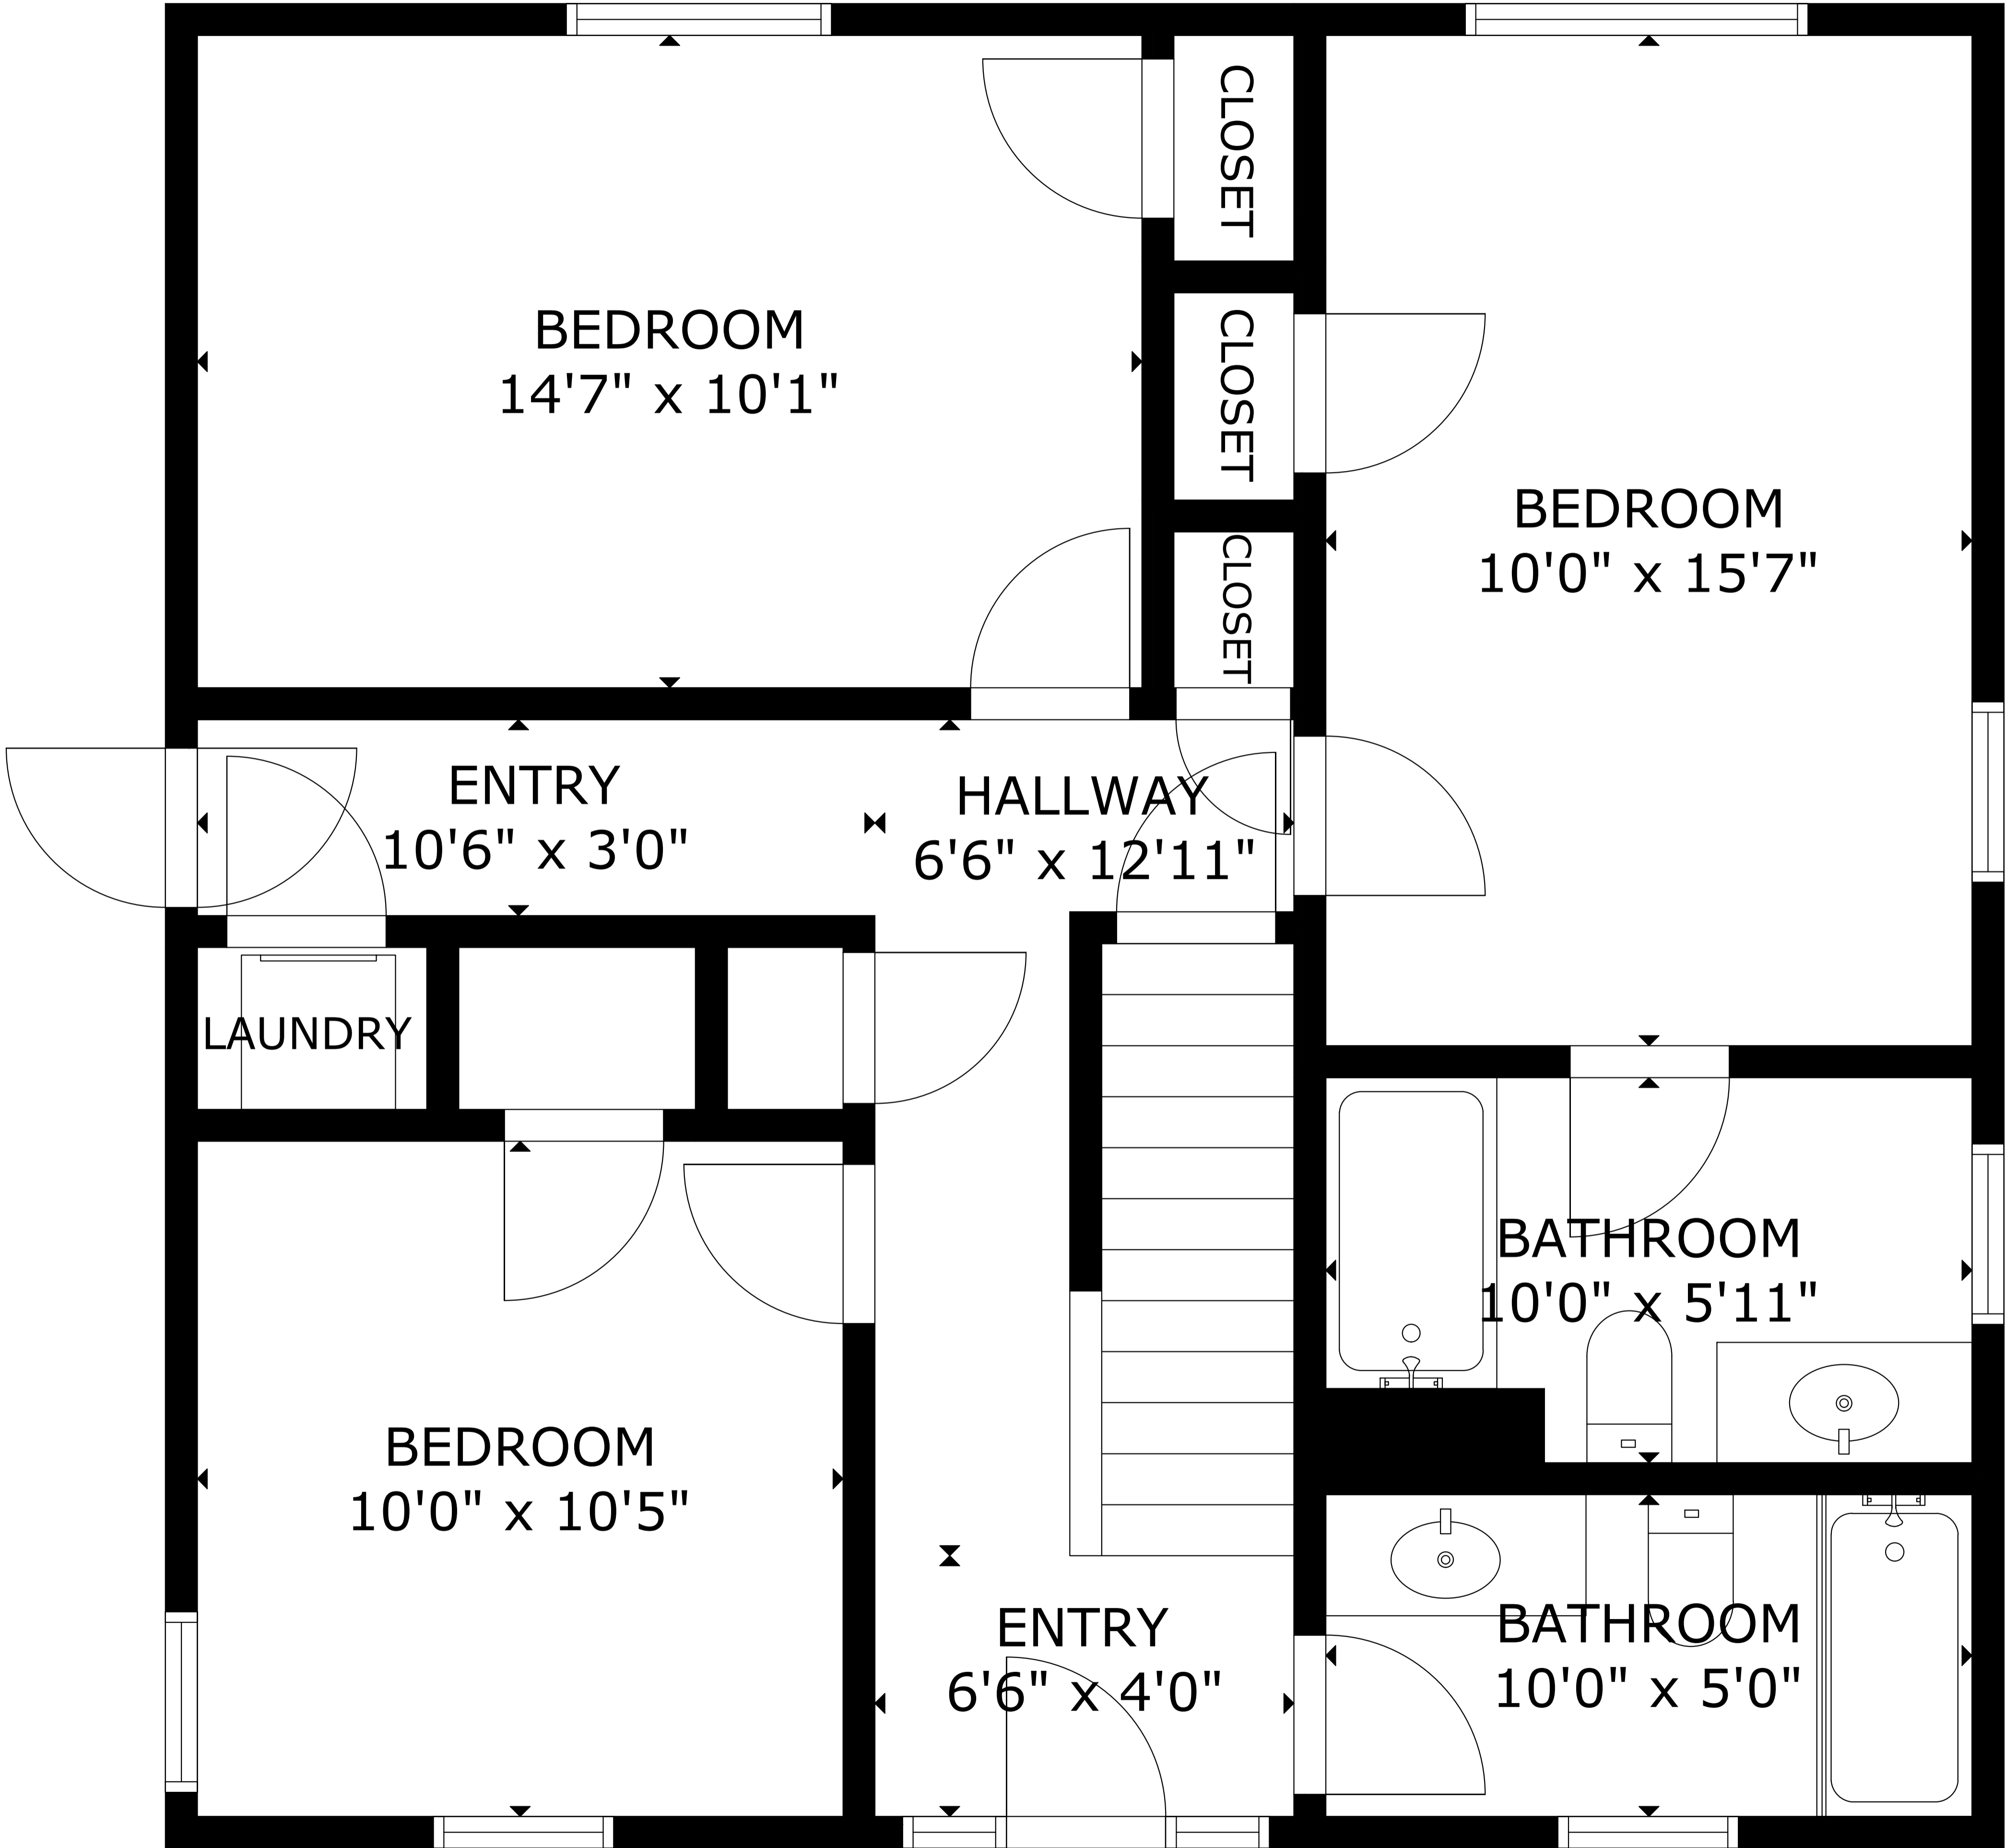

39 Hawthorne Street, Mashpee

GROSS INTERNAL AREA
TOTAL: 2,263 sq.ft

FLOOR 1: 754 sq.ft, FLOOR 2: 755 sq.ft, FLOOR 3: 754 sq.ft

SIZE AND DIMENSIONS ARE APPROXIMATE, ACTUAL MAY VARY