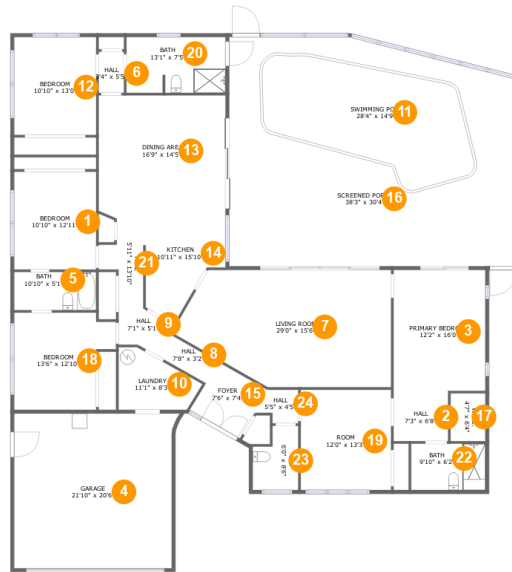

324 Windward Island Road, Clearwater Beach, Pinellas County, Florida, United States, 33767

Room Dimensions

Floor 1

Total sqft: 3761

Living area: 0

#	Room name	Dimensions	Area (sqft)	Counted as Living Area
1	Bedroom	10'10" x 12'11"	141 sq. ft	No
2	Hall	7'3" x 6'8"	48 sq. ft	No
3	Primary Bedroom	12'2" x 16'0"	195 sq. ft	No
4	Garage	21'10" x 20'6"	429 sq. ft	No
5	Bath	10'10" x 5'1"	55 sq. ft	No
6	Hall	3'4" x 5'5"	18 sq. ft	No
7	Living Room	29'0" x 15'6"	385 sq. ft	No
8	Hall	7'8" x 3'2"	25 sq. ft	No
9	Hall	7'1" x 5'1"	30 sq. ft	No
10	Laundry	11'1" x 8'3"	67 sq. ft	No
11	Swimming Pool	28'4" x 14'9"	325 sq. ft	No

**324 Windward Island Road, Clearwater Beach,
Pinellas County, Florida, United States, 33767**

#	Room name	Dimensions	Area (sqft)	Counted as Living Area
12	Bedroom	10'10" x 13'0"	141 sq. ft	No
13	Dining Area	16'9" x 14'5"	242 sq. ft	No
14	Kitchen	10'11" x 15'10"	130 sq. ft	No
15	Foyer	7'6" x 7'4"	56 sq. ft	No
16	Screened Porch	38'3" x 30'4"	1098 sq. ft	No
17	W.i.c.	4'7" x 6'4"	29 sq. ft	No
18	Bedroom	13'6" x 12'10"	149 sq. ft	No
19	Room	12'0" x 13'3"	159 sq. ft	No
20	Bath	13'1" x 7'5"	96 sq. ft	No
21	Hall	5'11" x 13'10"	59 sq. ft	No
22	Bath	9'10" x 6'2"	60 sq. ft	No
23	Wc	6'0" x 8'6"	44 sq. ft	No
24	Hall	5'5" x 4'5"	20 sq. ft	No

2 Floor 1 - Hall

Dimensions: 7'3" x 6'8"
Area: 48 sq. ft
Counted as Living Area: No

Heated: No
Finished: No
Enclosed: Yes
Contiguous: Yes
Permitted: Yes
Wet Space: No
Addition: No
Conversion: No

324 Windward Island Road, Clearwater Beach, Pinellas County, Florida, United States, 33767

17 Floor 1 - W.i.c.

Dimensions: 4'7" x 6'4"
Area: 29 sq. ft
Counted as Living Area: No

Heated: No
Finished: No
Enclosed: Yes
Contiguous: Yes
Permitted: Yes
Wet Space: No
Addition: No
Conversion: No

324 Windward Island Road, Clearwater Beach, Pinellas County, Florida, United States, 33767