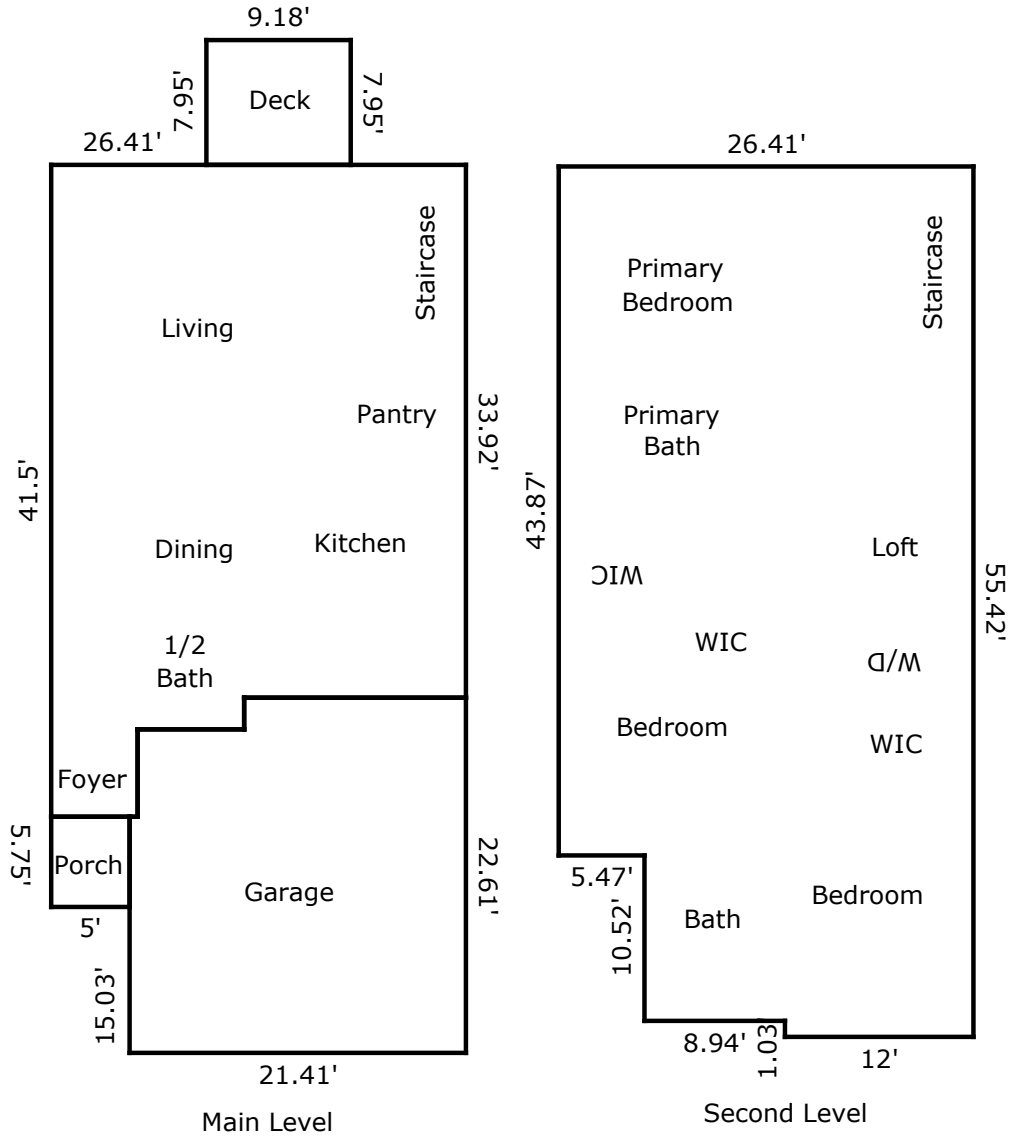

# Building Sketch

Borrower/Client			
Property Address 14515 Knowledge Circle			
City Charlotte	County	State NC	Zip Code 28227
Lender			

TOTAL Sketch by a la mode

### Area Calculations Summary

<b>Living Area</b>	
Main Level	951.21 Sq ft
Second Level	1391.26 Sq ft
<b>Total Living Area (Rounded):</b>	<b>2342 Sq ft</b>
<b>Non-living Area</b>	
Garage	466.59 Sq ft
Deck	72.98 Sq ft
Porch	28.75 Sq ft