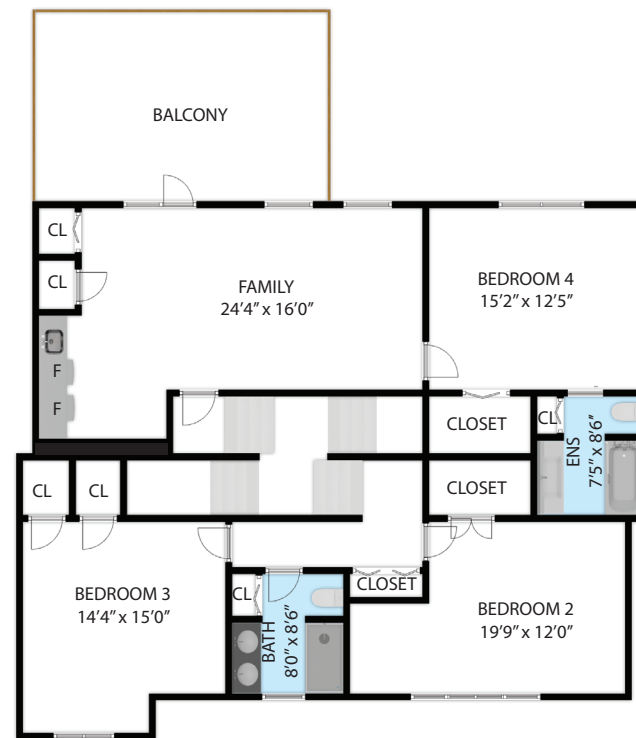

FIRST FLOOR

SECOND FLOOR

241 Carolyn Drive, Oviedo 32765
TOTAL APPROX. FLOOR AREA 3,181 SQ.FT

Whilst every attempt has been made to ensure the accuracy of the floor plan contained here, measurements of doors, windows, rooms and any other items are approximate and no responsibility is taken for any error, omission, or misstatement. This plan is for illustrative purposes only and should be used as such by any prospective purchaser.