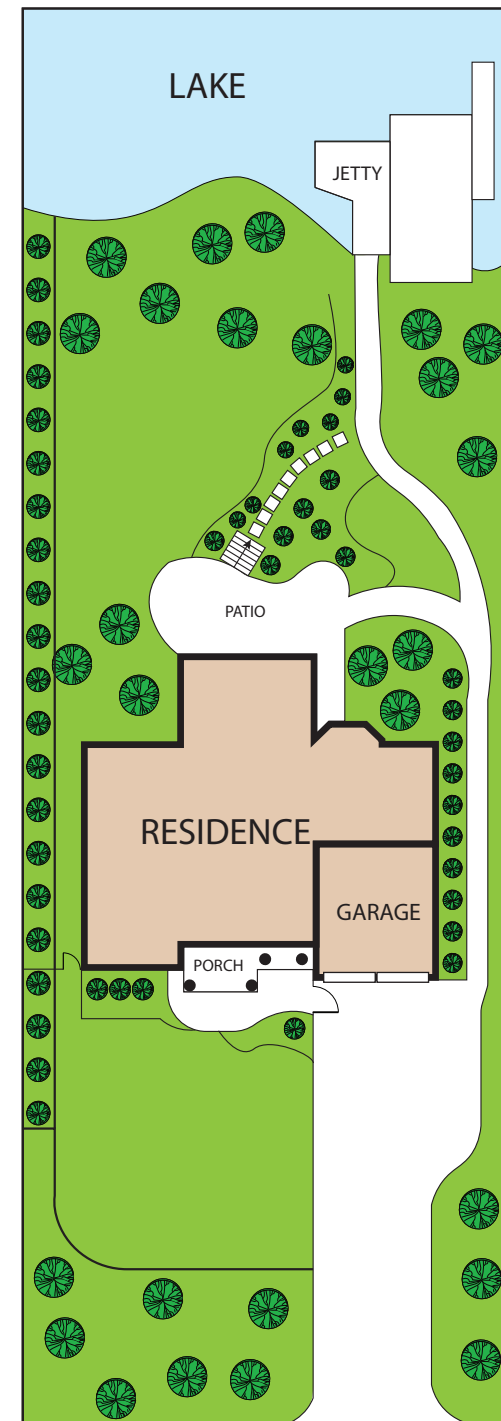

FIRST FLOOR

SECOND FLOOR

241 Carolyn Drive, Oviedo 32765
TOTAL APPROX. FLOOR AREA 3,181 SQ.FT

Whilst every attempt has been made to ensure the accuracy of the floor plan contained here, measurements of doors, windows, rooms and any other items are approximate and no responsibility is taken for any error, omission, or misstatement. This plan is for illustrative purposes only and should be used as such by any prospective purchaser.