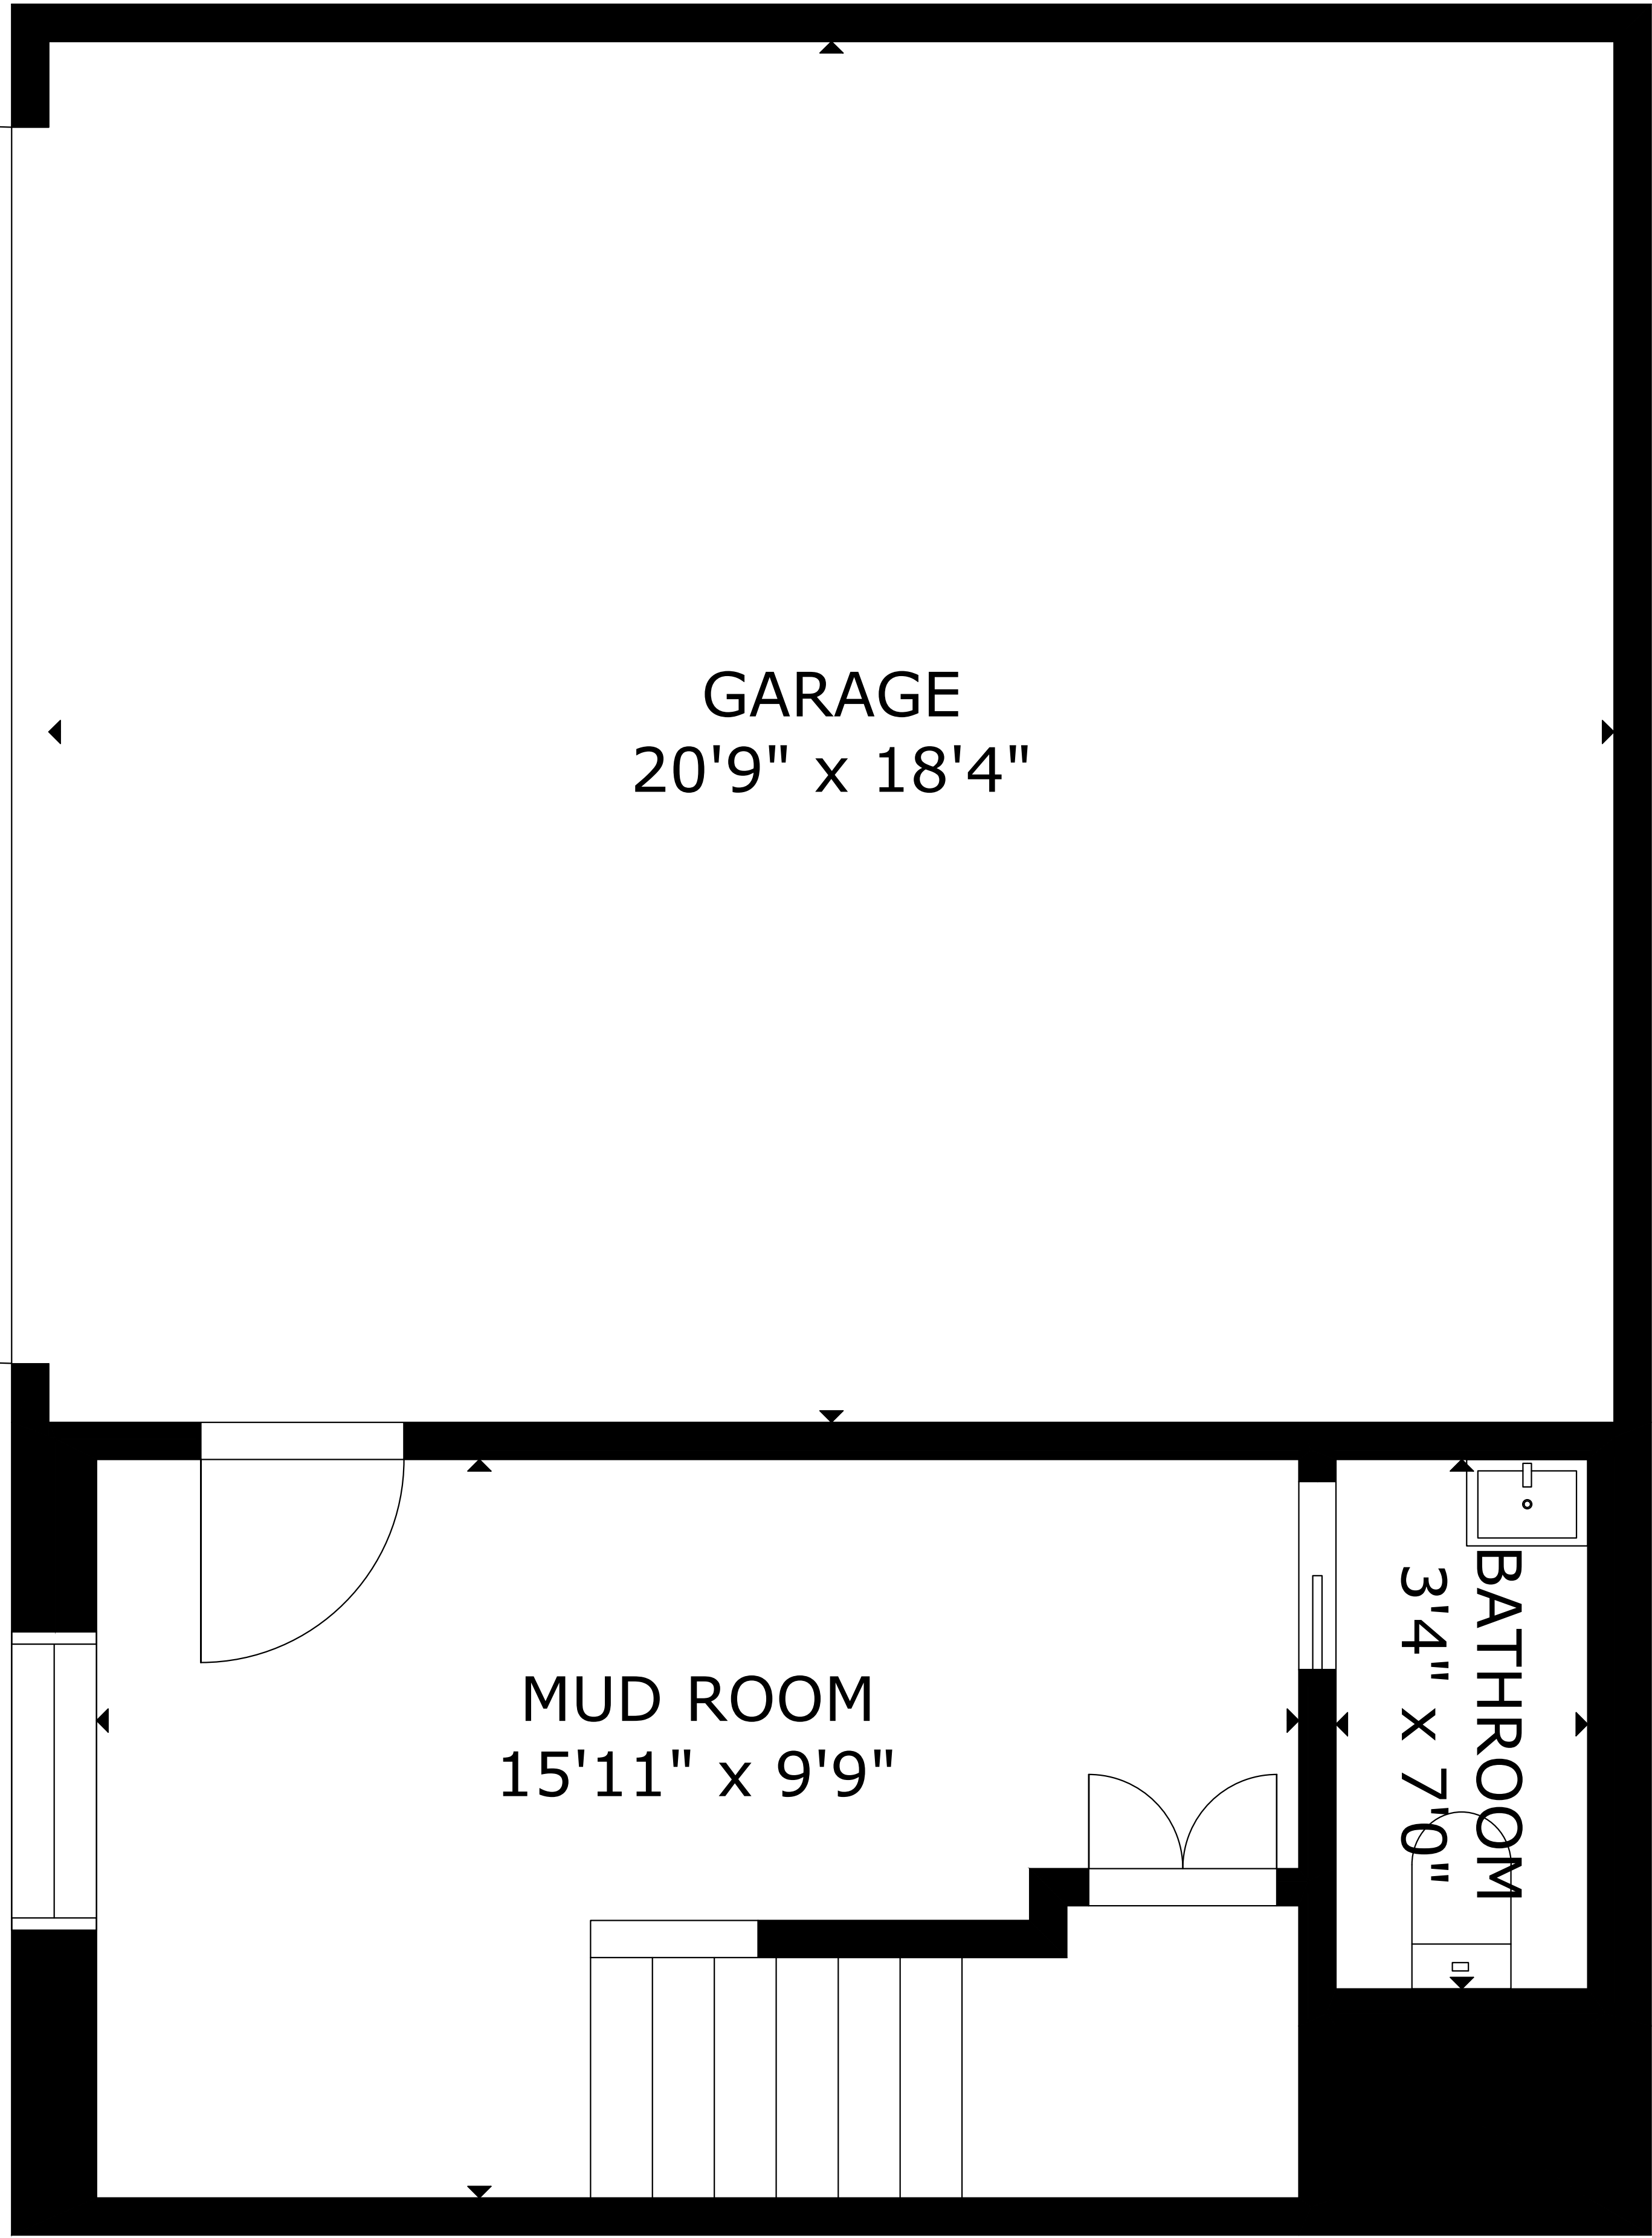

294 Bradford Street, Provincetown

GROSS INTERNAL AREA
TOTAL: 2,292 sq ft
FLOOR 1: 193 sq ft, FLOOR 2: 1,063 sq ft, FLOOR 3: 1,036 sq ft
EXCLUDED AREAS: GARAGE: 380 sq ft, PATIO: 425 sq ft
SIZE AND DIMENSIONS ARE APPROXIMATE, ACTUAL MAY VARY