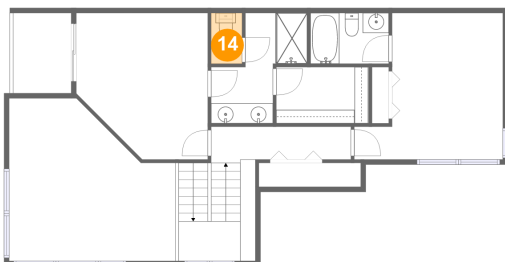

14 Floor 2 - WC

Dimensions: 3'1" x 5'1"
Area: 16 sq. ft
Counted as living area: Yes

Heated: Yes
Finished: Yes
Enclosed: Yes
Contiguous: Yes
Permitted: Yes
Wet space: Yes
Addition: No
Conversion: No