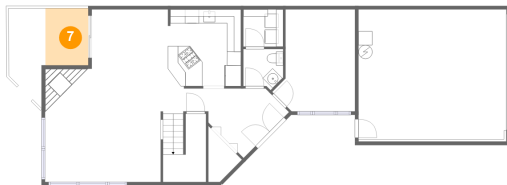

7 Floor 1 - Covered Patio

Dimensions: 6'2" x 8'1"
Area: 50 sq. ft
Counted as living area: No

Heated: No
Finished: Yes
Enclosed: No
Contiguous: Yes
Permitted: Yes
Wet space: No
Addition: No
Conversion: No