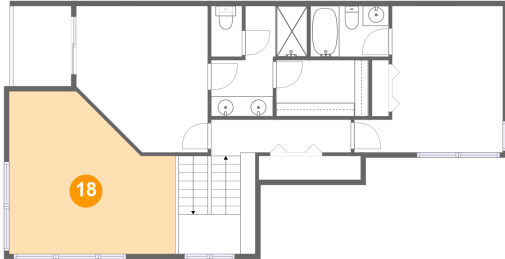

**22175 Chelan Loop, Cascade Summit, West Linn,  
Clackamas County, Oregon, United States, 97068**

**18 Floor 2 - Open To Below**

**Dimensions:** 16'7" x 16'3"  
**Area:** 226 sq. ft  
**Counted as living area:** No