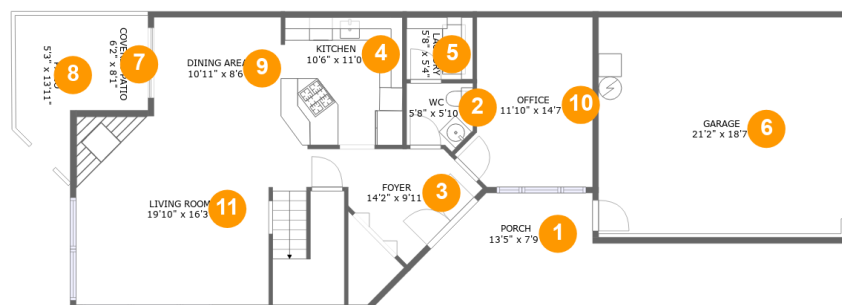

## Property summary

 **1** Garages

 **2** Bedrooms

 **2** Bathrooms

 **1** Half baths

 **2** Floors

 **1,712** Gross living area sqft

 **2,628** Total sqft

## Room dimensions

Floor 1

Total sqft: 1577 Living area: 953

#		Dimensions	sqft	Counted as living area
1	Porch	13'5" x 7'9"	85 sq. ft	No
2	WC	5'8" x 5'10"	30 sq. ft	Yes
3	Foyer	14'2" x 9'11"	87 sq. ft	Yes
4	Kitchen	10'6" x 11'0"	112 sq. ft	Yes
5	Laundry	5'8" x 5'4"	30 sq. ft	Yes
6	Garage	21'2" x 18'7"	401 sq. ft	No
7	Covered Patio	6'2" x 8'1"	50 sq. ft	No
8	Patio	5'3" x 13'11"	61 sq. ft	No
9	Dining Area	10'11" x 8'6"	93 sq. ft	Yes
10	Office	11'10" x 14'7"	149 sq. ft	Yes
11	Living Room	19'10" x 16'3"	305 sq. ft	Yes