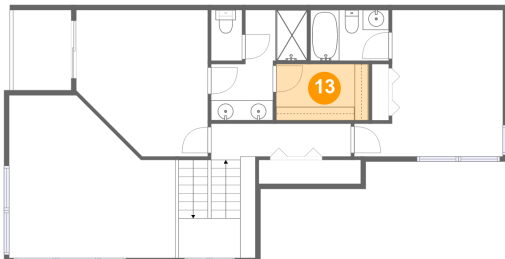

22175 Chelan Loop, Cascade Summit, West Linn,  
Clackamas County, Oregon, United States, 97068

**12** Floor 2 - Bedroom

Dimensions: 14'10" x 14'7"  
Area: 174 sq. ft  
Counted as living area: Yes

Heated: Yes  
Finished: Yes  
Enclosed: Yes  
Contiguous: Yes  
Permitted: Yes  
Wet space: No  
Addition: No  
Conversion: No

**13** Floor 2 - W.I.C.

Dimensions: 9'3" x 5'7"  
Area: 52 sq. ft  
Counted as living area: Yes

Heated: Yes  
Finished: Yes  
Enclosed: Yes  
Contiguous: Yes  
Permitted: Yes  
Wet space: No  
Addition: No  
Conversion: No