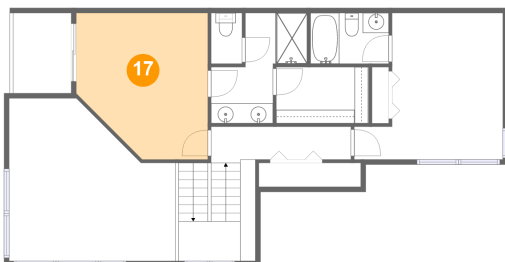

17 Floor 2 - Primary Bedroom

Dimensions: 13'1" x 14'7"
Area: 170 sq. ft
Counted as living area: Yes

Heated: Yes
Finished: Yes
Enclosed: Yes
Contiguous: Yes
Permitted: Yes
Wet space: No
Addition: No
Conversion: No