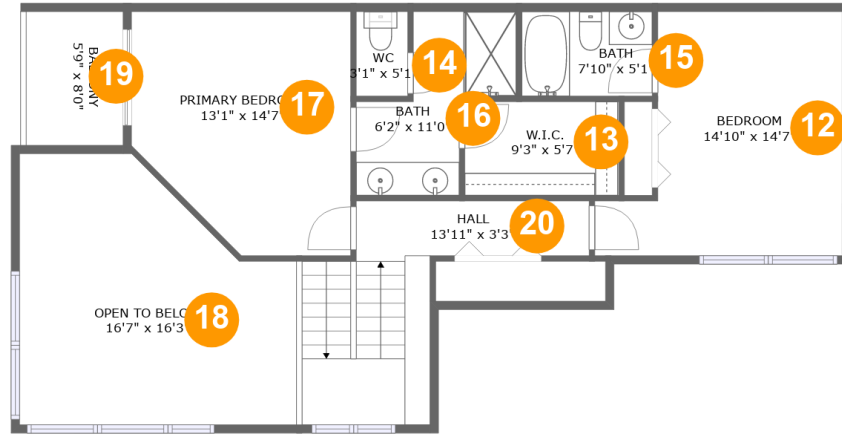

22175 Chelan Loop, Cascade Summit, West Linn, Clackamas County, Oregon, United States, 97068

Room dimensions

Floor 2

Total sqft: 1051

Living area: 759

#		Dimensions	sqft	Counted as living area
12	Bedroom	14'10" x 14'7"	174 sq. ft	Yes
13	W.I.C.	9'3" x 5'7"	52 sq. ft	Yes
14	WC	3'1" x 5'1"	16 sq. ft	Yes
15	Bath	7'10" x 5'1"	39 sq. ft	Yes
16	Bath	6'2" x 11'0"	67 sq. ft	Yes
17	Primary Bedroom	13'1" x 14'7"	170 sq. ft	Yes
18	Open To Below	16'7" x 16'3"	226 sq. ft	No
19	Balcony	5'9" x 8'0"	46 sq. ft	No
20	Hall	13'11" x 3'3"	125 sq. ft	Yes