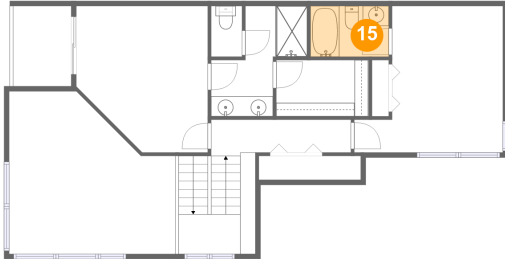

22175 Chelan Loop, Cascade Summit, West Linn,  
Clackamas County, Oregon, United States, 97068

**12** Floor 2 - Bedroom

Dimensions: 14'10" x 14'7"  
Area: 174 sq. ft  
Counted as living area: Yes

Heated: Yes  
Finished: Yes  
Enclosed: Yes  
Contiguous: Yes  
Permitted: Yes  
Wet space: No  
Addition: No  
Conversion: No

22175 Chelan Loop, Cascade Summit, West Linn,  
Clackamas County, Oregon, United States, 97068

**15** Floor 2 - Bath

Dimensions: 7'10" x 5'1"  
Area: 39 sq. ft  
Counted as living area: Yes

Heated: Yes  
Finished: Yes  
Enclosed: Yes  
Contiguous: Yes  
Permitted: Yes  
Wet space: Yes  
Addition: No  
Conversion: No