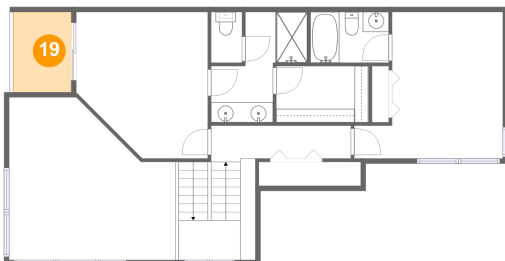

19 Floor 2 - Balcony

Dimensions: 5'9" x 8'0"
Area: 46 sq. ft
Counted as living area: No

Heated: No
Finished: Yes
Enclosed: No
Contiguous: Yes
Permitted: Yes
Wet space: No
Addition: No
Conversion: No