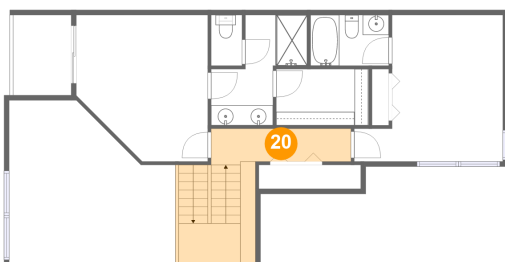

20 Floor 2 - Hall

Dimensions: 13'11" x 3'3"
Area: 125 sq. ft
Counted as living area: Yes

Heated: Yes
Finished: Yes
Enclosed: Yes
Contiguous: Yes
Permitted: Yes
Wet space: No
Addition: No
Conversion: No