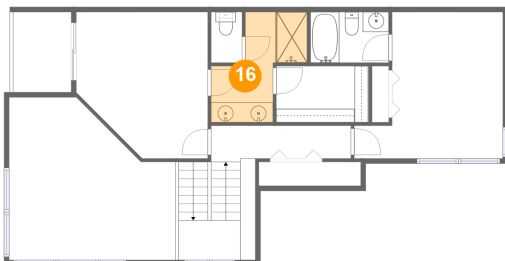

16 Floor 2 - Bath

Dimensions: 6'2" x 11'0"
Area: 67 sq. ft
Counted as living area: Yes

Heated: Yes
Finished: Yes
Enclosed: Yes
Contiguous: Yes
Permitted: Yes
Wet space: Yes
Addition: No
Conversion: No