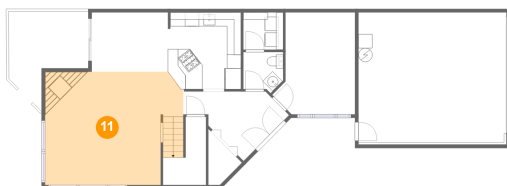

11 Floor 1 - Living Room

Dimensions: 19'10" x 16'3"
Area: 305 sq. ft
Counted as living area: Yes

Heated: Yes
Finished: Yes
Enclosed: Yes
Contiguous: Yes
Permitted: Yes
Wet space: No
Addition: No
Conversion: No