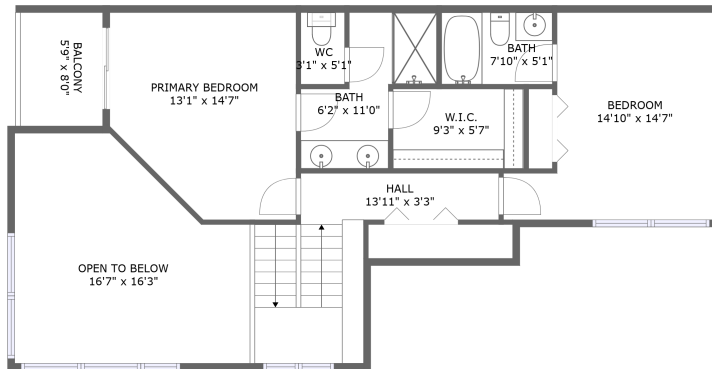

22175 Chelan Loop, Cascade Summit, West Linn, Clackamas County, Oregon, United States, 97068

FLOOR 2