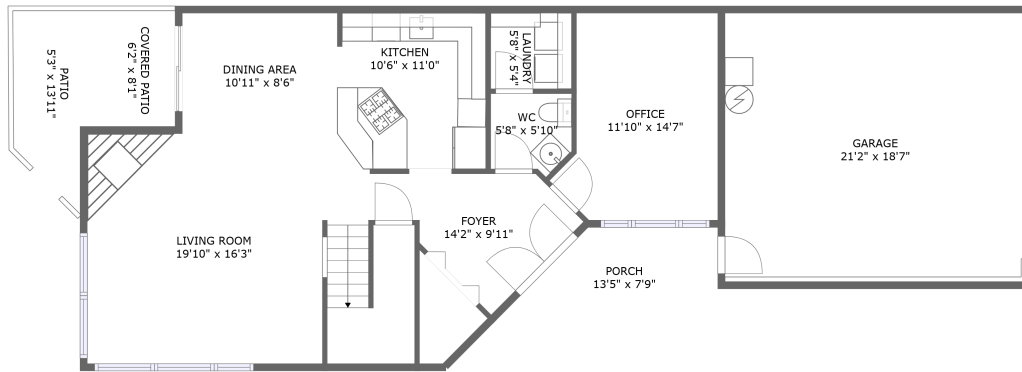

FLOOR 1

Property summary

1 Garages

2 Bedrooms

2 Bathrooms

1 Half baths

2 Floors

1,712 Gross living area sqft

2,628 Total sqft