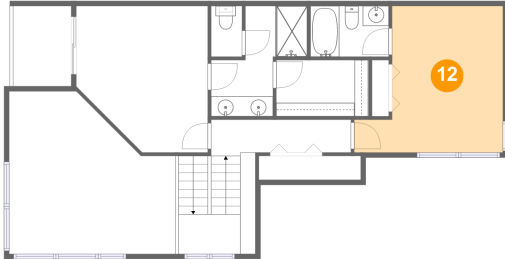

## 11 Floor 1 - Living Room

Dimensions: 19'10" x 16'3"  
Area: 305 sq. ft  
Counted as living area: Yes

Heated: Yes  
Finished: Yes  
Enclosed: Yes  
Contiguous: Yes  
Permitted: Yes  
Wet space: No  
Addition: No  
Conversion: No

22175 Chelan Loop, Cascade Summit, West Linn,  
Clackamas County, Oregon, United States, 97068

**12** Floor 2 - Bedroom

Dimensions: 14'10" x 14'7"  
Area: 174 sq. ft  
Counted as living area: Yes

Heated: Yes  
Finished: Yes  
Enclosed: Yes  
Contiguous: Yes  
Permitted: Yes  
Wet space: No  
Addition: No  
Conversion: No