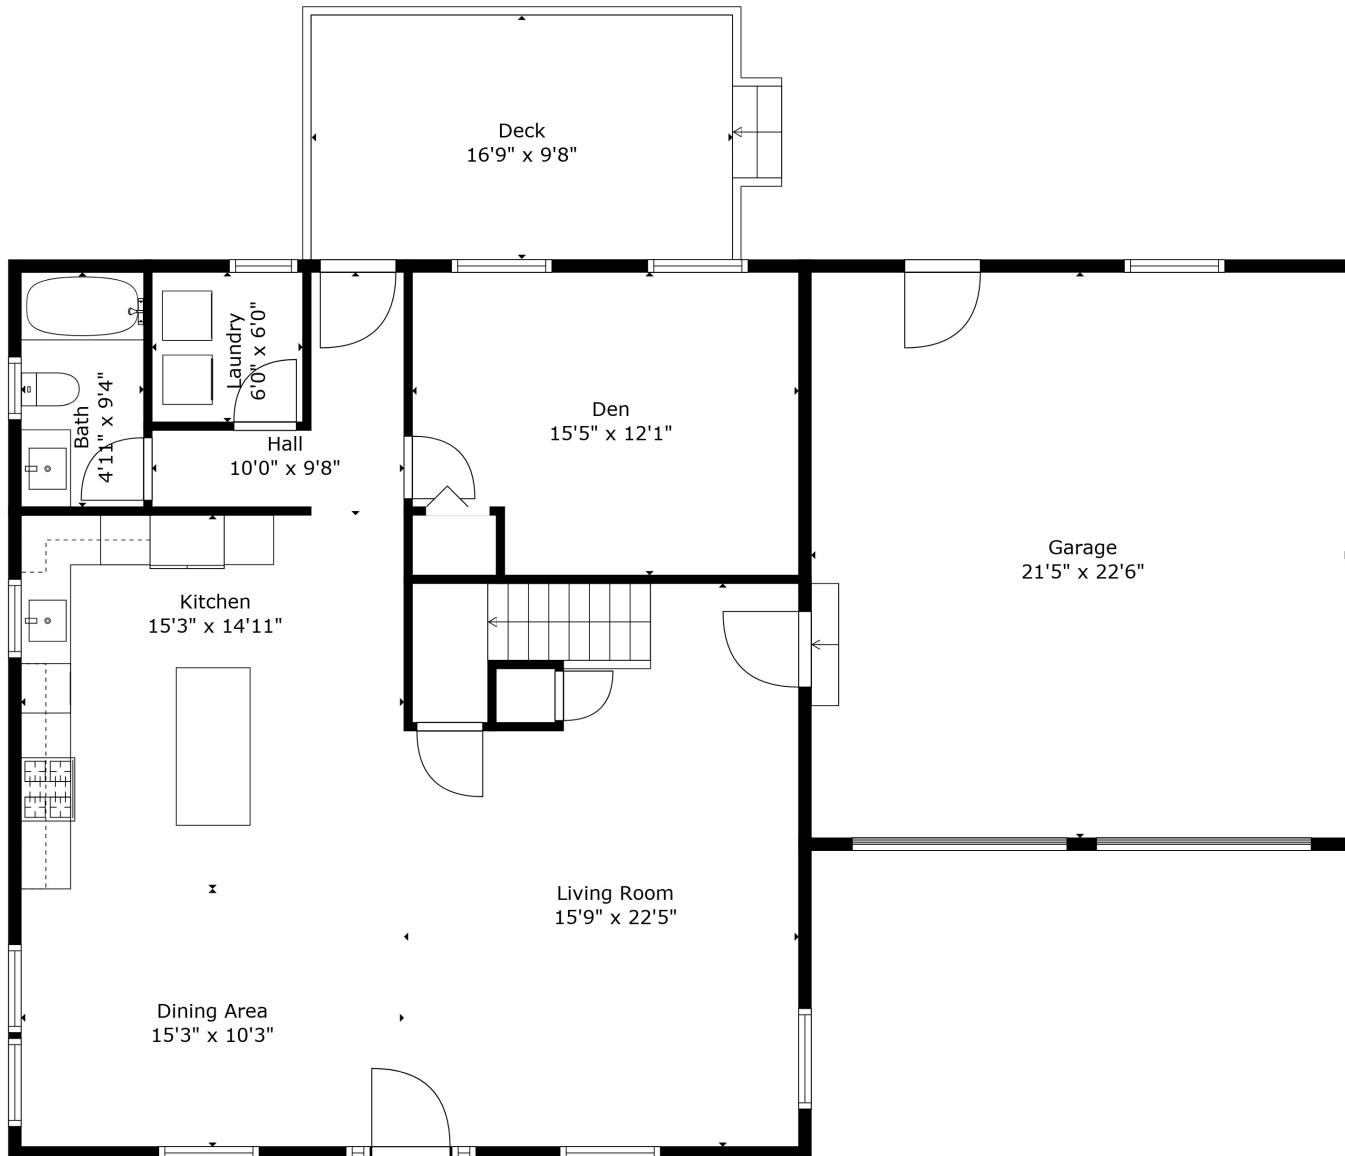

Floor 1

Floor 2

TOTAL: 2262 sq. ft
 FLOOR 1: 1079 sq. ft, FLOOR 2: 1183 sq. ft
 EXCLUDED AREAS: GARAGE: 483 sq. ft, DECK: 164 sq. ft, LOW CEILING: 63 sq. ft

Measurements Deemed Highly Reliable But Not Guaranteed. Measured By Cubicasa Tech.

TOTAL: 2262 sq. ft
 FLOOR 1: 1079 sq. ft, FLOOR 2: 1183 sq. ft
 EXCLUDED AREAS: GARAGE: 483 sq. ft, DECK: 164 sq. ft, LOW CEILING: 63 sq. ft

Measurements Deemed Highly Reliable But Not Guaranteed. Measured By Cubicasa Tech.