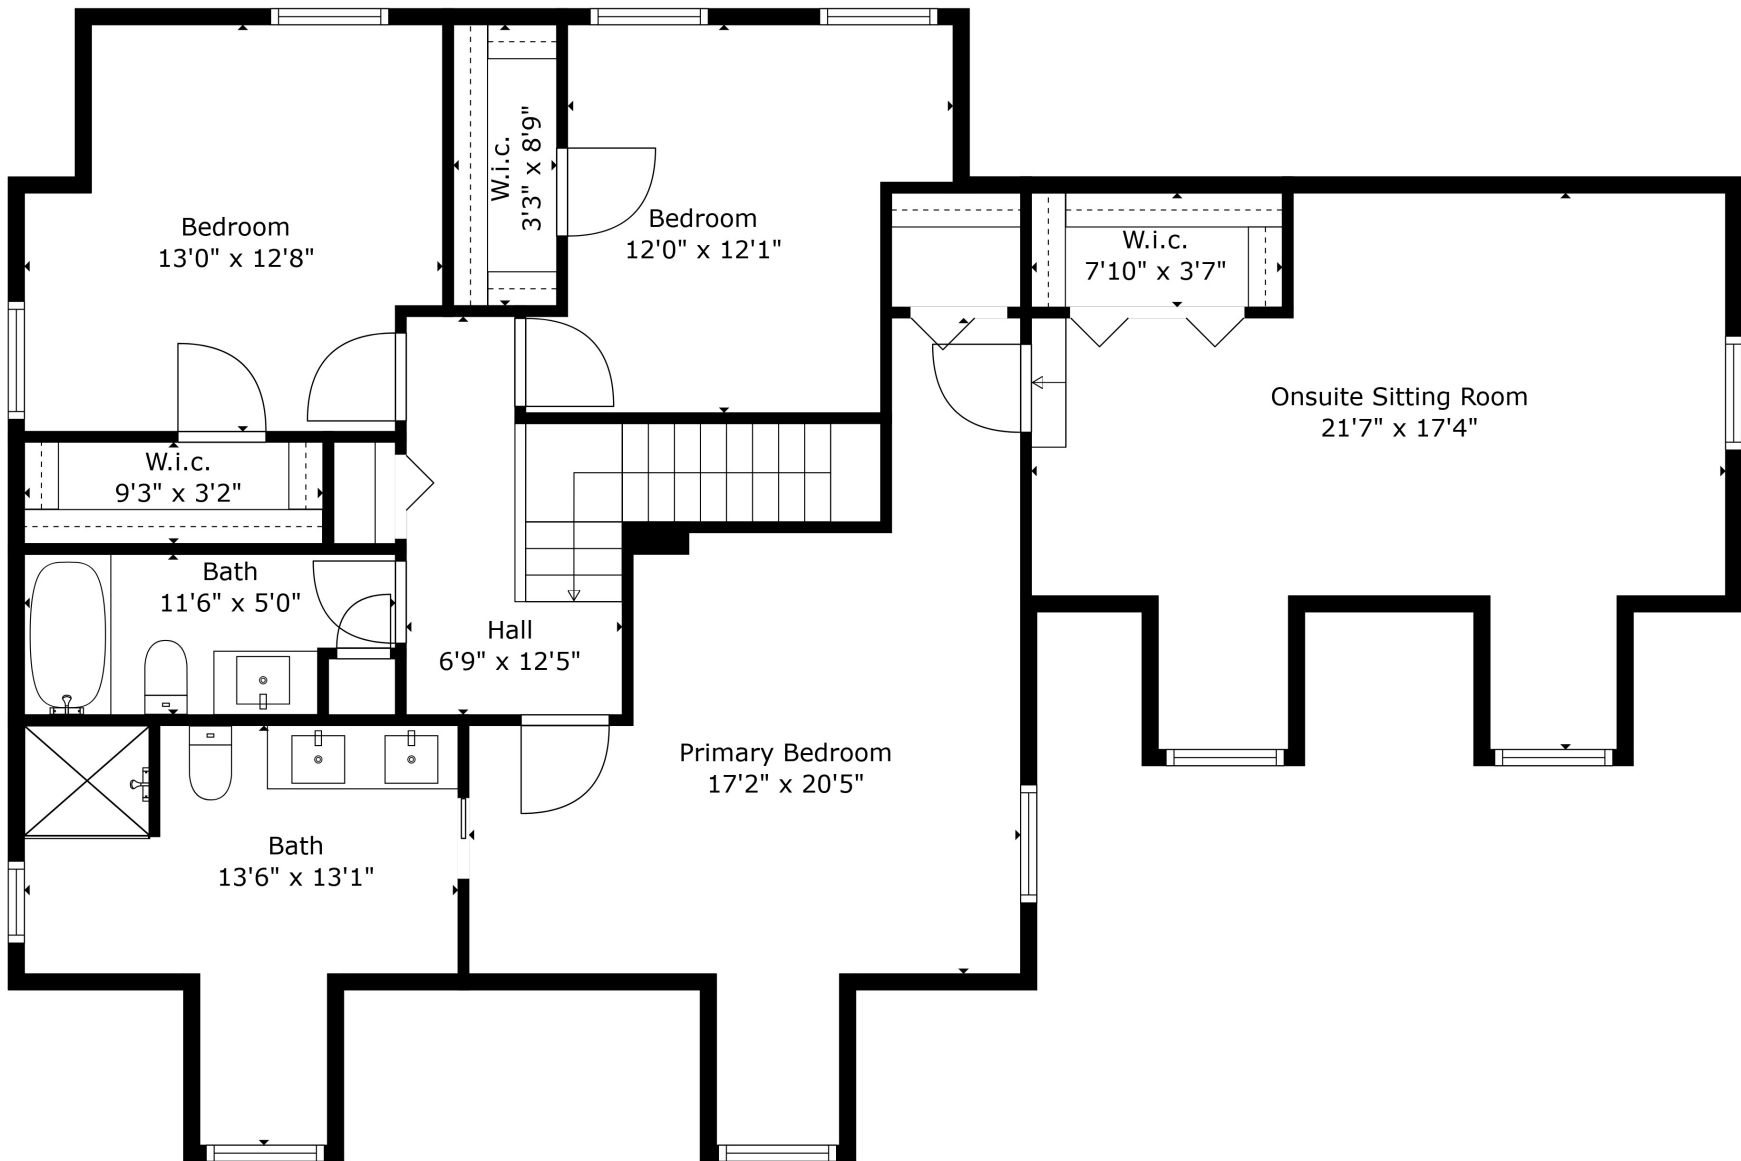

Floor 1

Floor 2

TOTAL: 2262 sq. ft
 FLOOR 1: 1079 sq. ft, FLOOR 2: 1183 sq. ft
 EXCLUDED AREAS: GARAGE: 483 sq. ft, DECK: 164 sq. ft, LOW CEILING: 63 sq. ft

Measurements Deemed Highly Reliable But Not Guaranteed. Measured By Cubicasa Tech.

TOTAL: 2262 sq. ft
 FLOOR 1: 1079 sq. ft, FLOOR 2: 1183 sq. ft
 EXCLUDED AREAS: GARAGE: 483 sq. ft, DECK: 164 sq. ft, LOW CEILING: 63 sq. ft

Measurements Deemed Highly Reliable But Not Guaranteed. Measured By Cubicasa Tech.