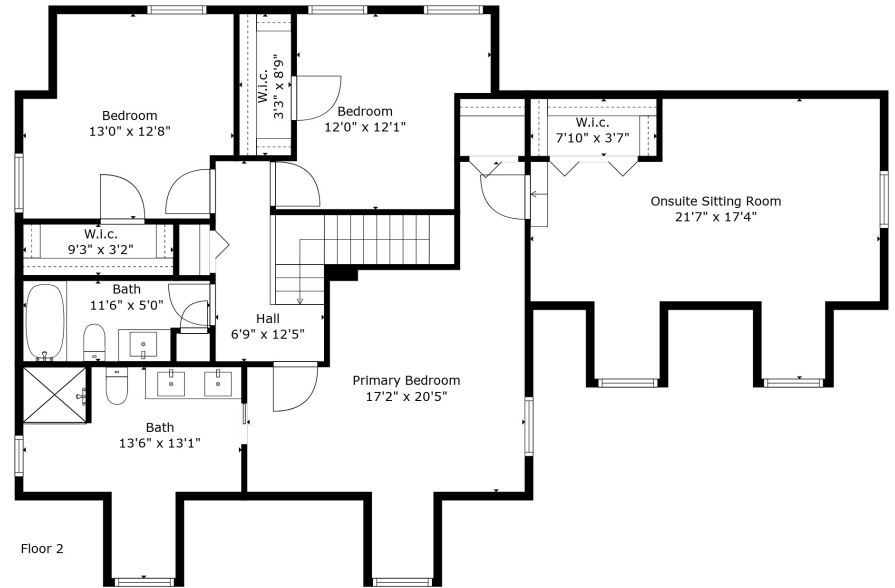

Floor 1

Floor 2

TOTAL: 2262 sq. ft
 FLOOR 1: 1079 sq. ft, FLOOR 2: 1183 sq. ft
 EXCLUDED AREAS: GARAGE: 483 sq. ft, DECK: 164 sq. ft, LOW CEILING: 63 sq. ft

Measurements Deemed Highly Reliable But Not Guaranteed. Measured By Cubicasa Tech.

TOTAL: 2262 sq. ft
 FLOOR 1: 1079 sq. ft, FLOOR 2: 1183 sq. ft
 EXCLUDED AREAS: GARAGE: 483 sq. ft, DECK: 164 sq. ft, LOW CEILING: 63 sq. ft

Measurements Deemed Highly Reliable But Not Guaranteed. Measured By Cubicasa Tech.