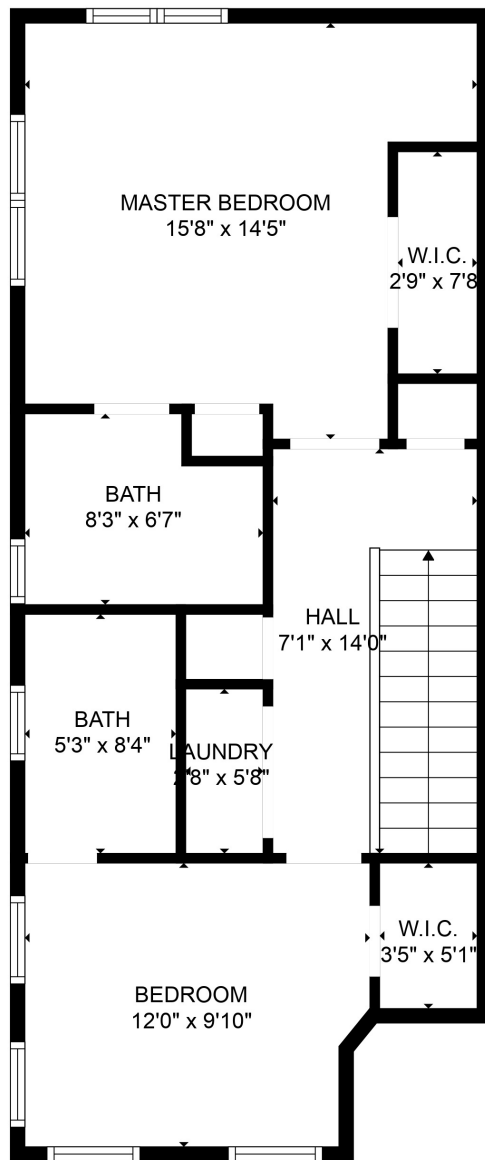

FLOOR 1

FLOOR 2

**TOTAL: 1100 sq. ft**

FLOOR 1: 511 sq. ft, FLOOR 2: 589 sq. ft

EXCLUDED AREAS: ELECTRICAL ROOM: 19 sq. ft, SCREENED PORCH: 57 sq. ft

MEASUREMENTS ARE CALCULATED BY CUBICASA TECHNOLOGY. DEEMED HIGHLY RELIABLE BUT NOT GUARANTEED.

**TOTAL: 1100 sq. ft**

FLOOR 1: 511 sq. ft, FLOOR 2: 589 sq. ft

EXCLUDED AREAS: ELECTRICAL ROOM: 19 sq. ft, SCREENED PORCH: 57 sq. ft

MEASUREMENTS ARE CALCULATED BY CUBICASA TECHNOLOGY. DEEMED HIGHLY RELIABLE BUT NOT GUARANTEED.