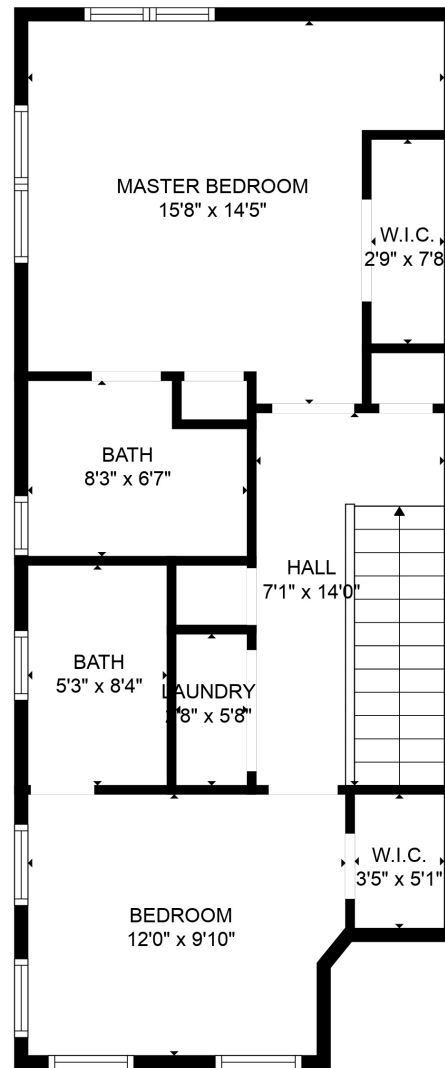

FLOOR 1

FLOOR 2

**TOTAL: 1100 sq. ft**

FLOOR 1: 511 sq. ft, FLOOR 2: 589 sq. ft

EXCLUDED AREAS: ELECTRICAL ROOM: 19 sq. ft, SCREENED PORCH: 57 sq. ft

MEASUREMENTS ARE CALCULATED BY CUBICASA TECHNOLOGY. DEEMED HIGHLY RELIABLE BUT NOT GUARANTEED.

**TOTAL: 1100 sq. ft**

FLOOR 1: 511 sq. ft, FLOOR 2: 589 sq. ft

EXCLUDED AREAS: ELECTRICAL ROOM: 19 sq. ft, SCREENED PORCH: 57 sq. ft

MEASUREMENTS ARE CALCULATED BY CUBICASA TECHNOLOGY. DEEMED HIGHLY RELIABLE BUT NOT GUARANTEED.