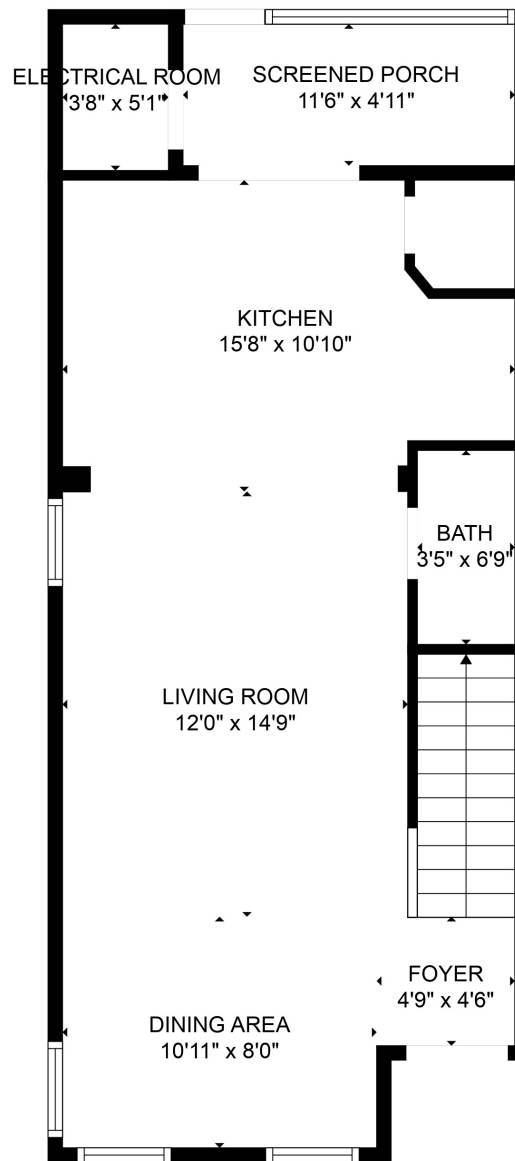

FLOOR 1

FLOOR 2

**TOTAL: 1100 sq. ft**

FLOOR 1: 511 sq. ft, FLOOR 2: 589 sq. ft

EXCLUDED AREAS: ELECTRICAL ROOM: 19 sq. ft, SCREENED PORCH: 57 sq. ft

MEASUREMENTS ARE CALCULATED BY CUBICASA TECHNOLOGY. DEEMED HIGHLY RELIABLE BUT NOT GUARANTEED.

**TOTAL: 1100 sq. ft**

FLOOR 1: 511 sq. ft, FLOOR 2: 589 sq. ft

EXCLUDED AREAS: ELECTRICAL ROOM: 19 sq. ft, SCREENED PORCH: 57 sq. ft

MEASUREMENTS ARE CALCULATED BY CUBICASA TECHNOLOGY. DEEMED HIGHLY RELIABLE BUT NOT GUARANTEED.