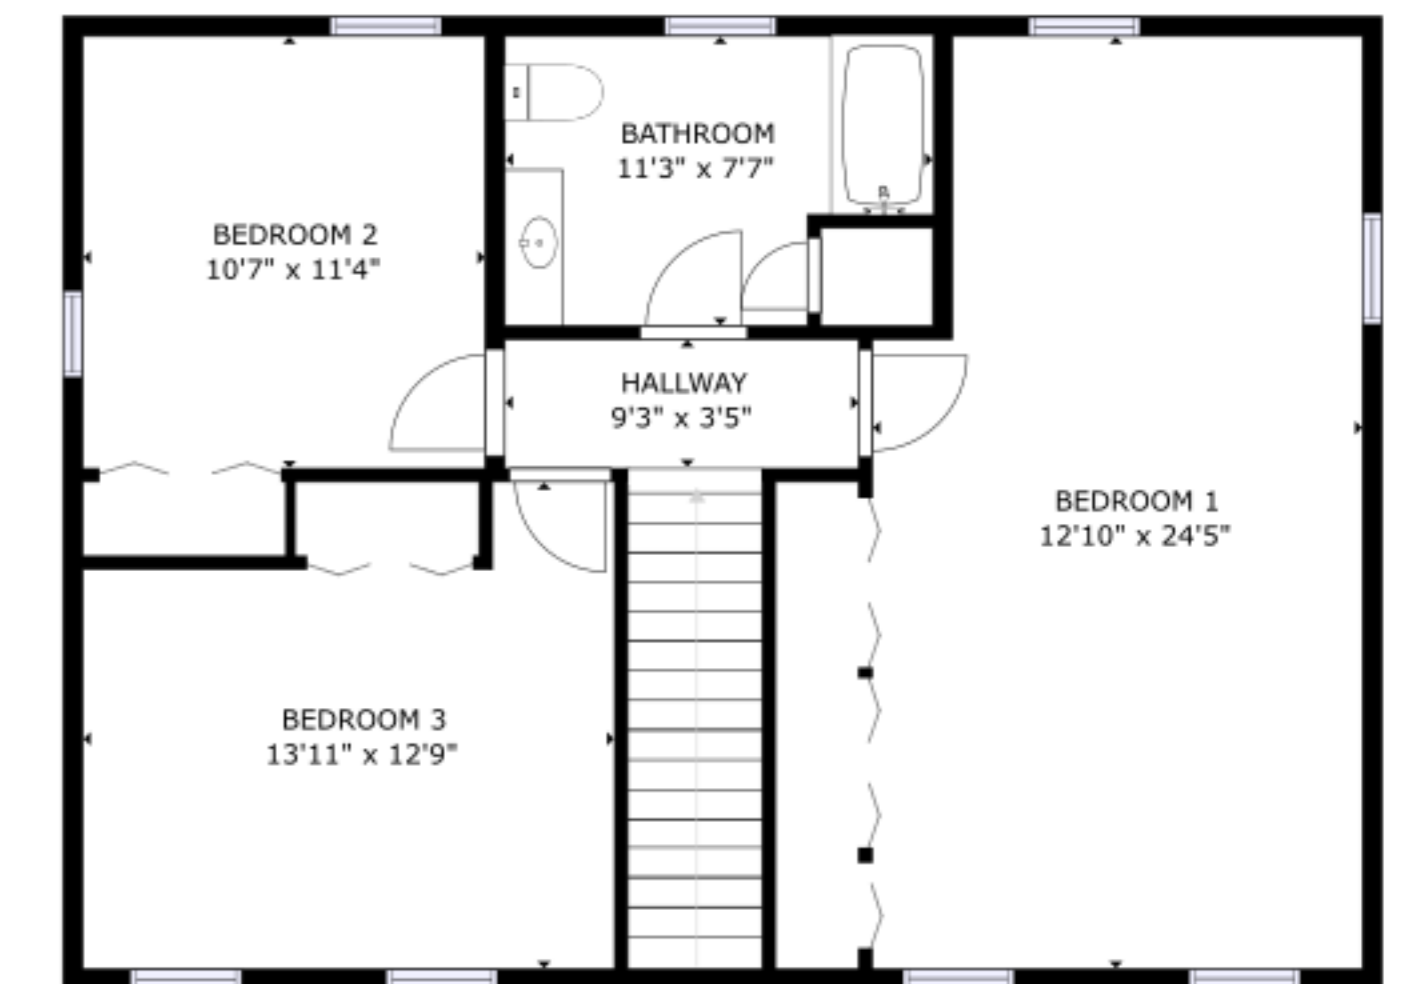

FLOOR 1

FLOOR 2

FLOOR 3

GROSS INTERNAL AREA
 FLOOR 1: 784 sq ft, FLOOR 2: 1364 sq ft, FLOOR 3: 817 sq ft
 EXCLUDED AREAS; GARAGE: 726 sq ft, SCREENED PORCH: 202 sq ft
 TOTAL: 2965 sq ft
 SIZES AND DIMENSIONS ARE APPROXIMATE, ACTUAL MAY VARY.