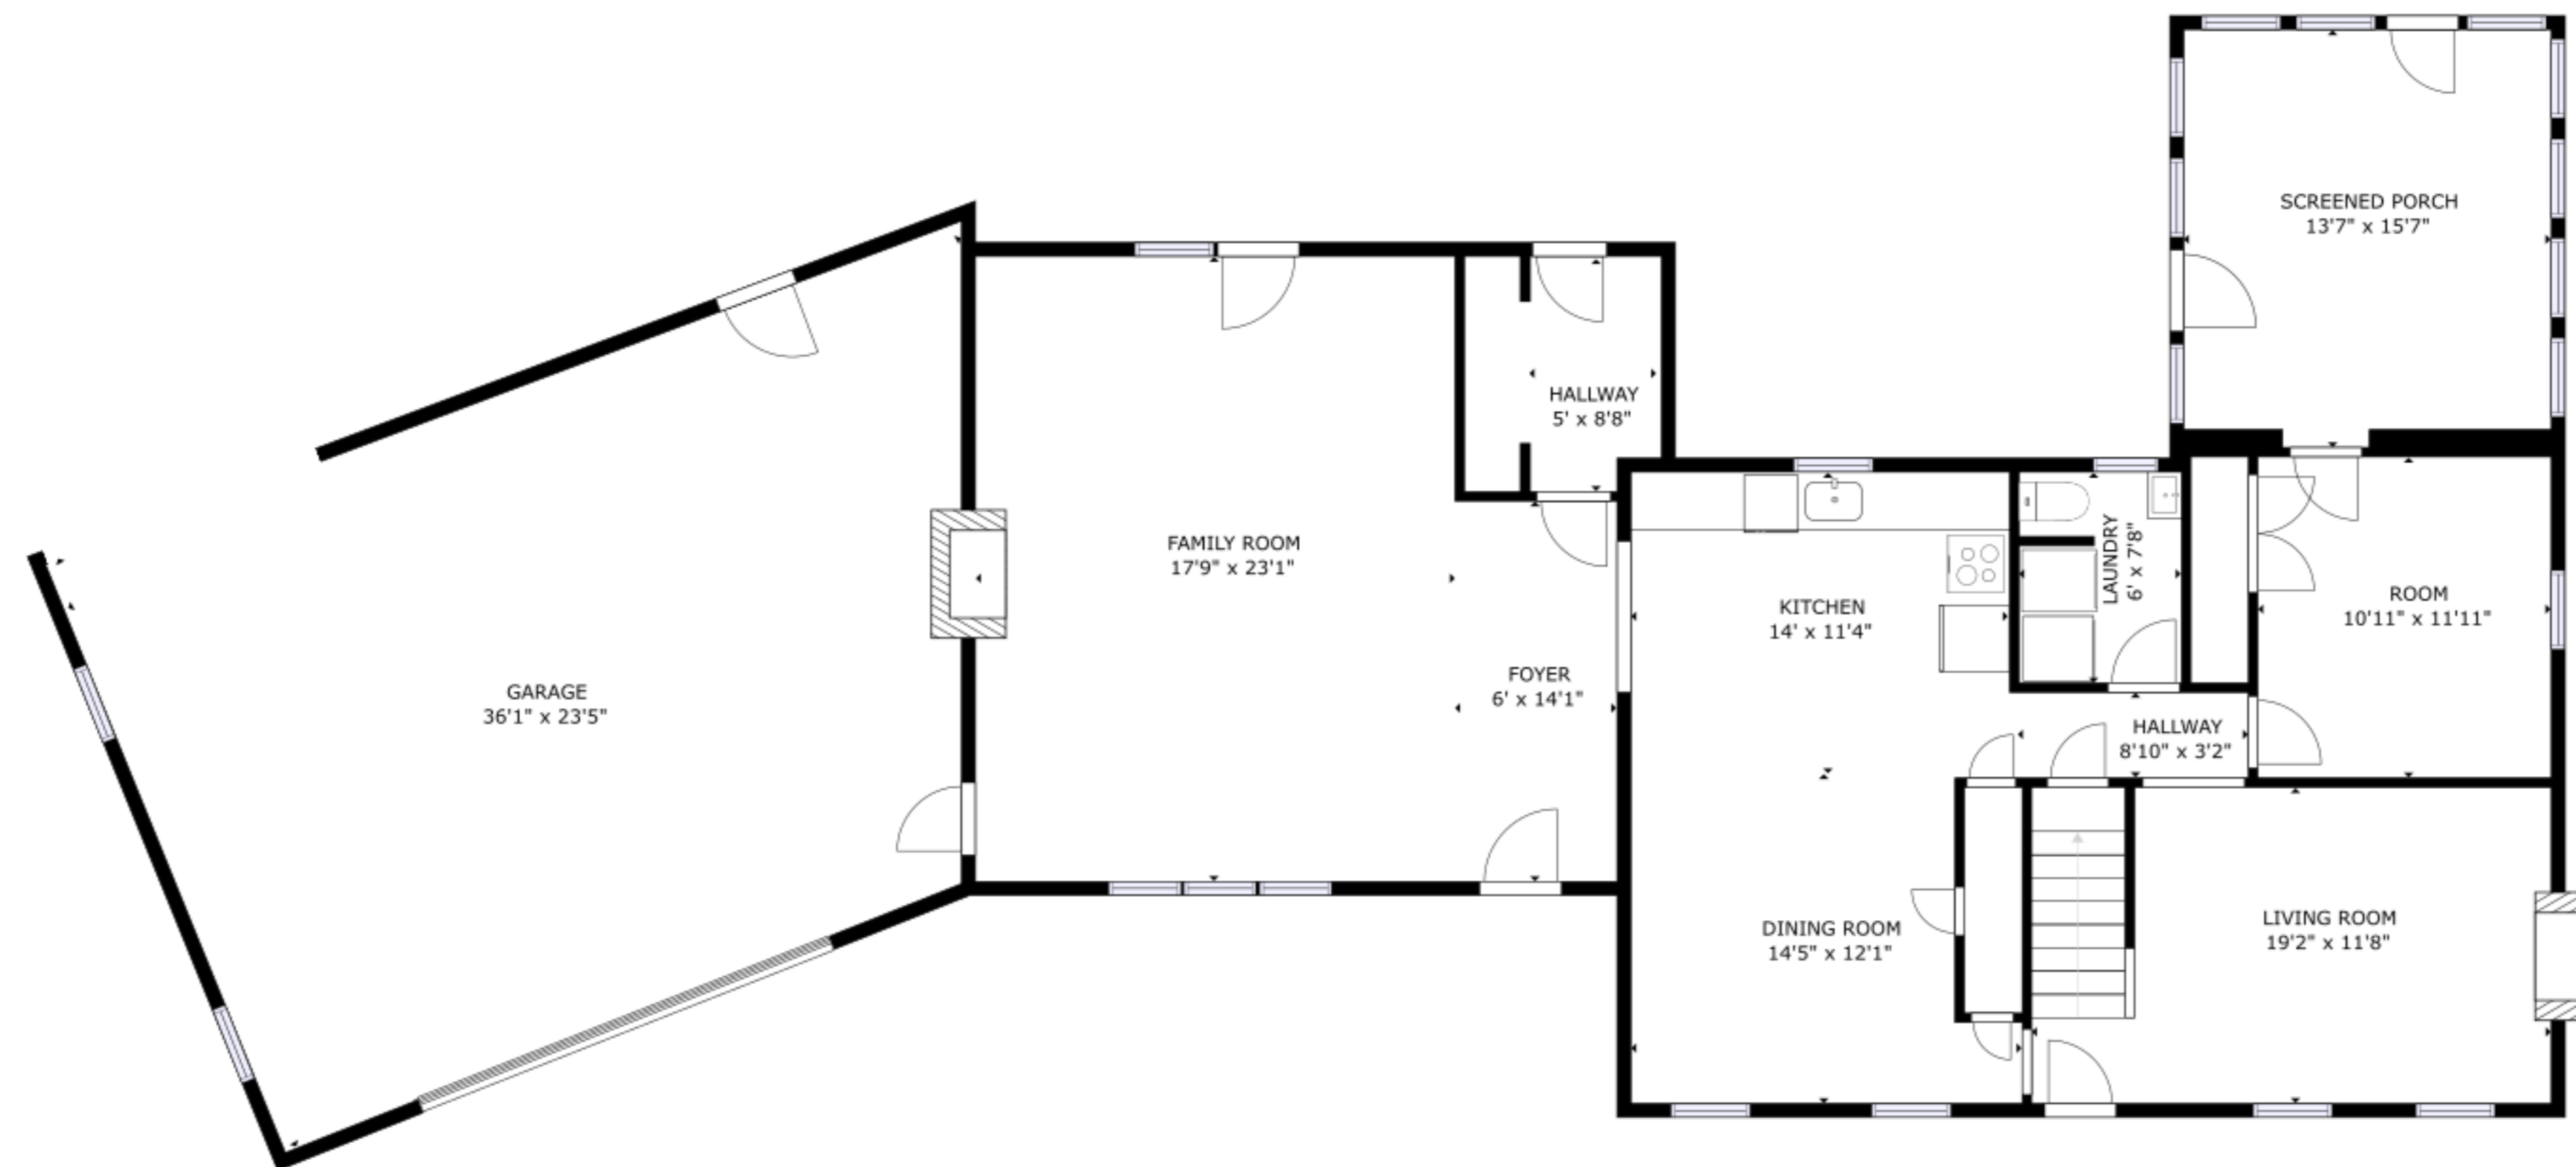

FLOOR 1

FLOOR 2

FLOOR 3

GROSS INTERNAL AREA
 FLOOR 1: 784 sq ft, FLOOR 2: 1364 sq ft, FLOOR 3: 817 sq ft
 EXCLUDED AREAS; GARAGE: 726 sq ft, SCREENED PORCH: 202 sq ft
 TOTAL: 2965 sq ft
 SIZES AND DIMENSIONS ARE APPROXIMATE, ACTUAL MAY VARY.