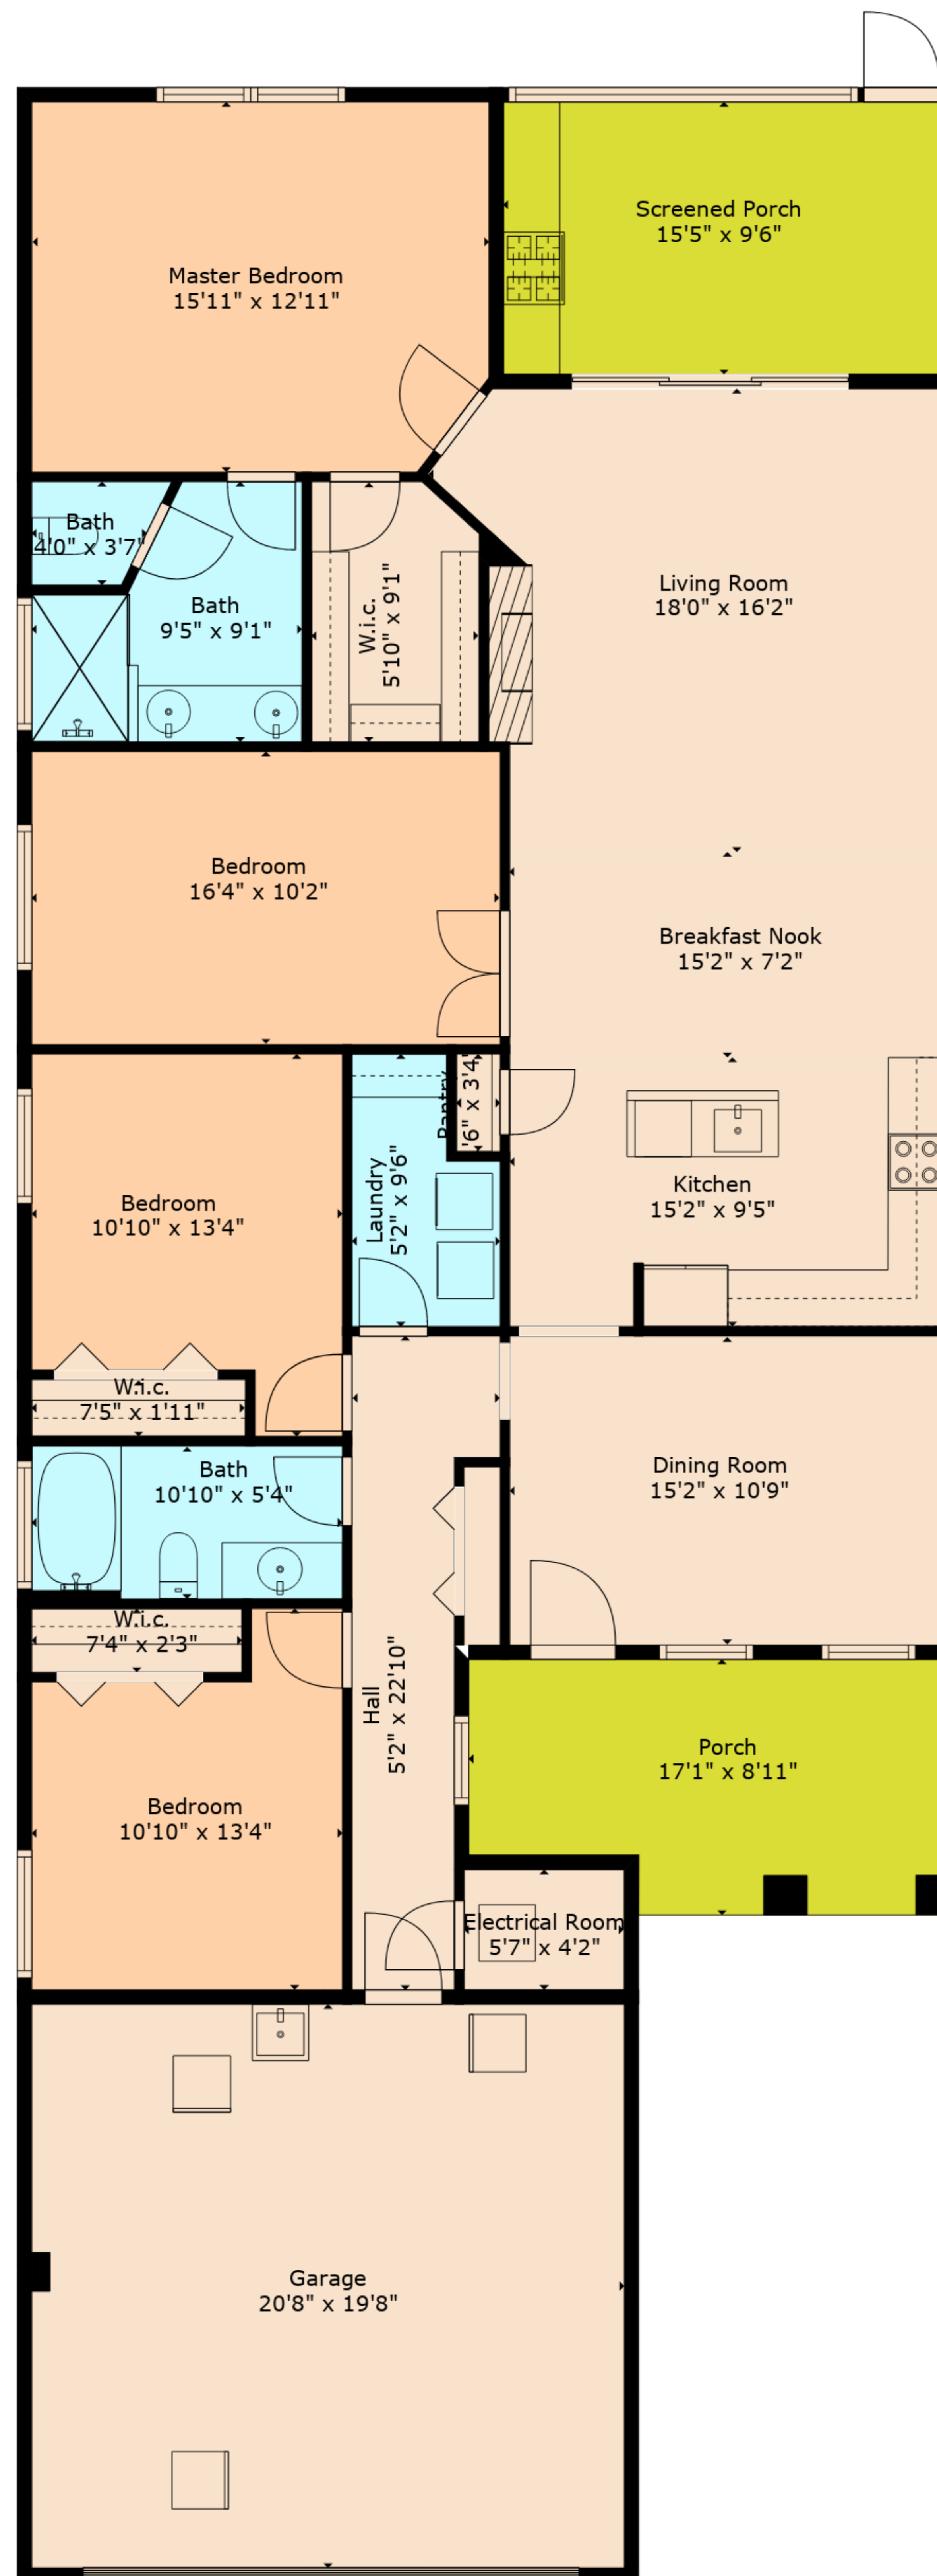

TOTAL: 1739 sq. ft
FLOOR 1: 1739 sq. ft
 EXCLUDED AREAS: GARAGE: 407 sq. ft, ELECTRICAL ROOM: 24 sq. ft, SCREENED PORCH: 147 sq. ft,
 PORCH: 140 sq. ft

Floor Plan Created With Lidar Scanner. Measurements Deemed Highly Reliable But Not Guaranteed.