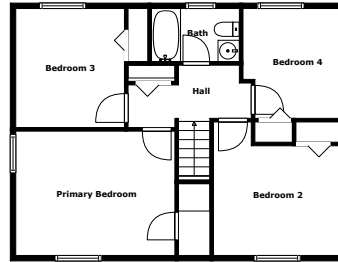

Home report

Castle Drive 221
West Mifflin

Highlights

1 Kitchen

2 Living room

1 Bedroom

2 Bath

25 Doors

Floor plan

Floor 2

Floor 3

Floor 1

Measurements Are Calculated By Cubicasa Technology. Deemed Highly Reliable But Not Guaranteed.

Appendix 1: Data sheet

Garage - 1	Utility - 1	Outdoor - 1
Outdoor - Deck - 1	Dining - 1	LivingRoom - 2
LivingRoom - Family - 1	Kitchen - 1	Bath - 2
Bath - Toilet - 1	Entry - 1	Entry - Foyer - 1
Bedroom - 1	Bedroom - Master - 1	Hall - 1