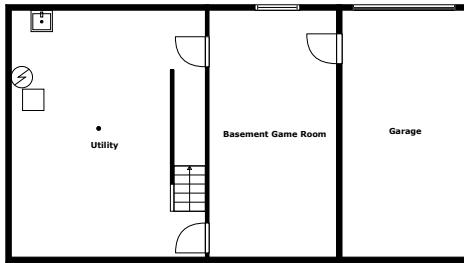

Home report

Castle Drive 221
West Mifflin

Highlights

1 Kitchen

2 Living room

1 Bedroom

2 Bath

25 Doors

Floor plan

Floor 2

Floor 3

Floor 1

Measurements Are Calculated By Cubicasa Technology. Deemed Highly Reliable But Not Guaranteed.

Appendix 1: Data sheet

Garage - 1	Utility - 1	Outdoor - 1
Outdoor - Deck - 1	Dining - 1	LivingRoom - 2
LivingRoom - Family - 1	Kitchen - 1	Bath - 2
Bath - Toilet - 1	Entry - 1	Entry - Foyer - 1
Bedroom - 1	Bedroom - Master - 1	Hall - 1