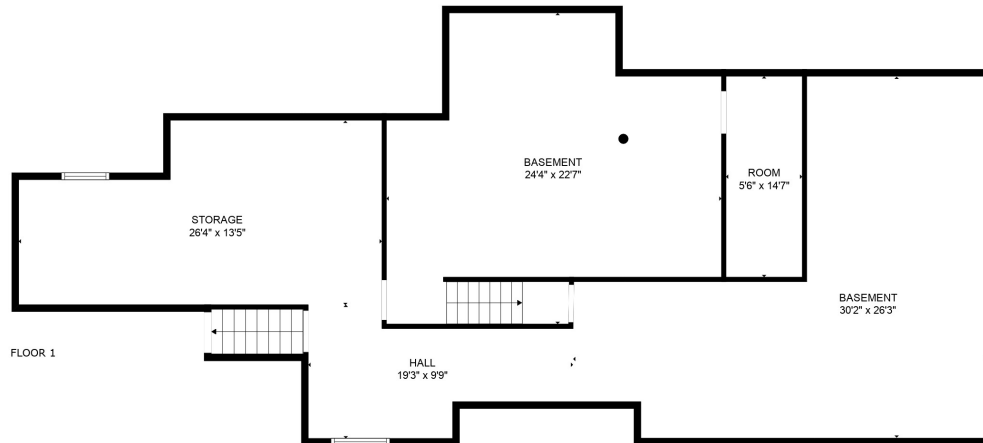

FLOOR 2

FLOOR 1

Total scanned area: 3764 sq. ft

MEASUREMENTS ARE CALCULATED BY CUBICASA TECHNOLOGY. DEEMED HIGHLY RELIABLE BUT NOT GUARANTEED.

Total scanned area: 3764 sq. ft

MEASUREMENTS ARE CALCULATED BY CUBICASA TECHNOLOGY. DEEMED HIGHLY RELIABLE BUT NOT GUARANTEED.

Total scanned area: 3764 sq. ft

MEASUREMENTS ARE CALCULATED BY CUBICASA TECHNOLOGY. DEEMED HIGHLY RELIABLE BUT NOT GUARANTEED.