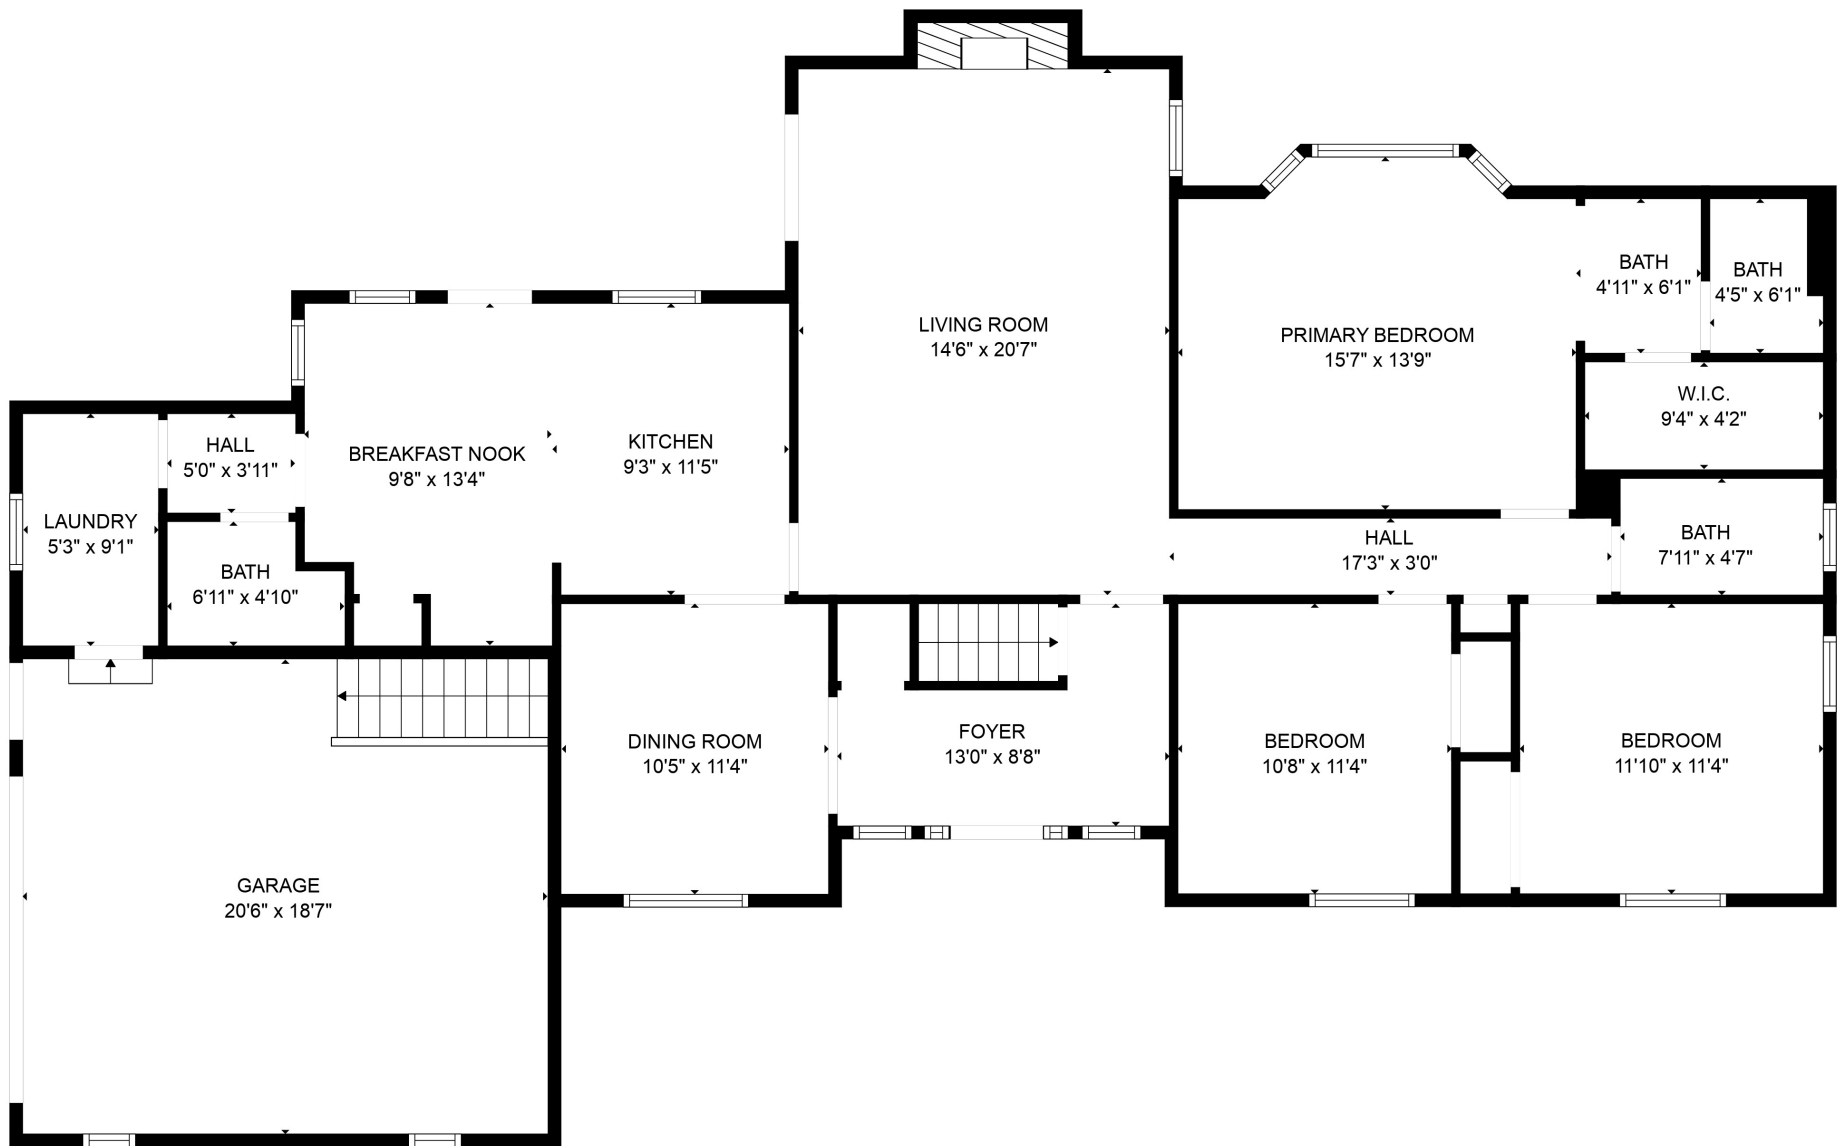

FLOOR 2

FLOOR 1

Total scanned area: 3764 sq. ft

MEASUREMENTS ARE CALCULATED BY CUBICASA TECHNOLOGY. DEEMED HIGHLY RELIABLE BUT NOT GUARANTEED.

Total scanned area: 3764 sq. ft

MEASUREMENTS ARE CALCULATED BY CUBICASA TECHNOLOGY. DEEMED HIGHLY RELIABLE BUT NOT GUARANTEED.

Total scanned area: 3764 sq. ft

MEASUREMENTS ARE CALCULATED BY CUBICASA TECHNOLOGY. DEEMED HIGHLY RELIABLE BUT NOT GUARANTEED.