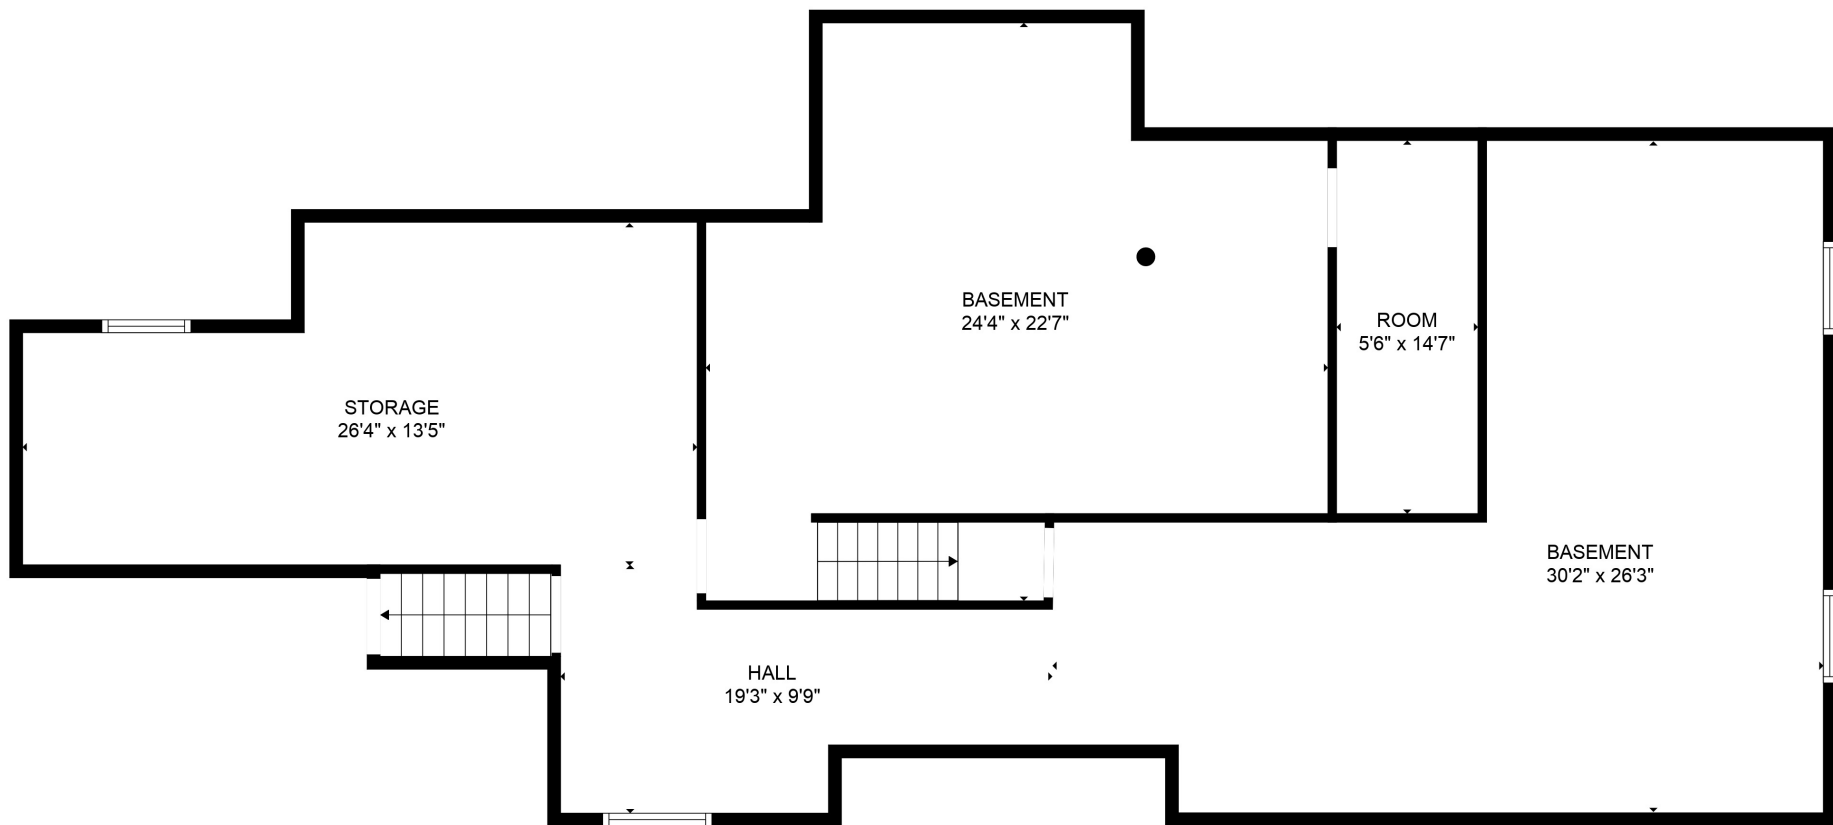

FLOOR 2

FLOOR 1

Total scanned area: 3764 sq. ft

MEASUREMENTS ARE CALCULATED BY CUBICASA TECHNOLOGY. DEEMED HIGHLY RELIABLE BUT NOT GUARANTEED.

Total scanned area: 3764 sq. ft

MEASUREMENTS ARE CALCULATED BY CUBICASA TECHNOLOGY. DEEMED HIGHLY RELIABLE BUT NOT GUARANTEED.

Total scanned area: 3764 sq. ft

MEASUREMENTS ARE CALCULATED BY CUBICASA TECHNOLOGY. DEEMED HIGHLY RELIABLE BUT NOT GUARANTEED.