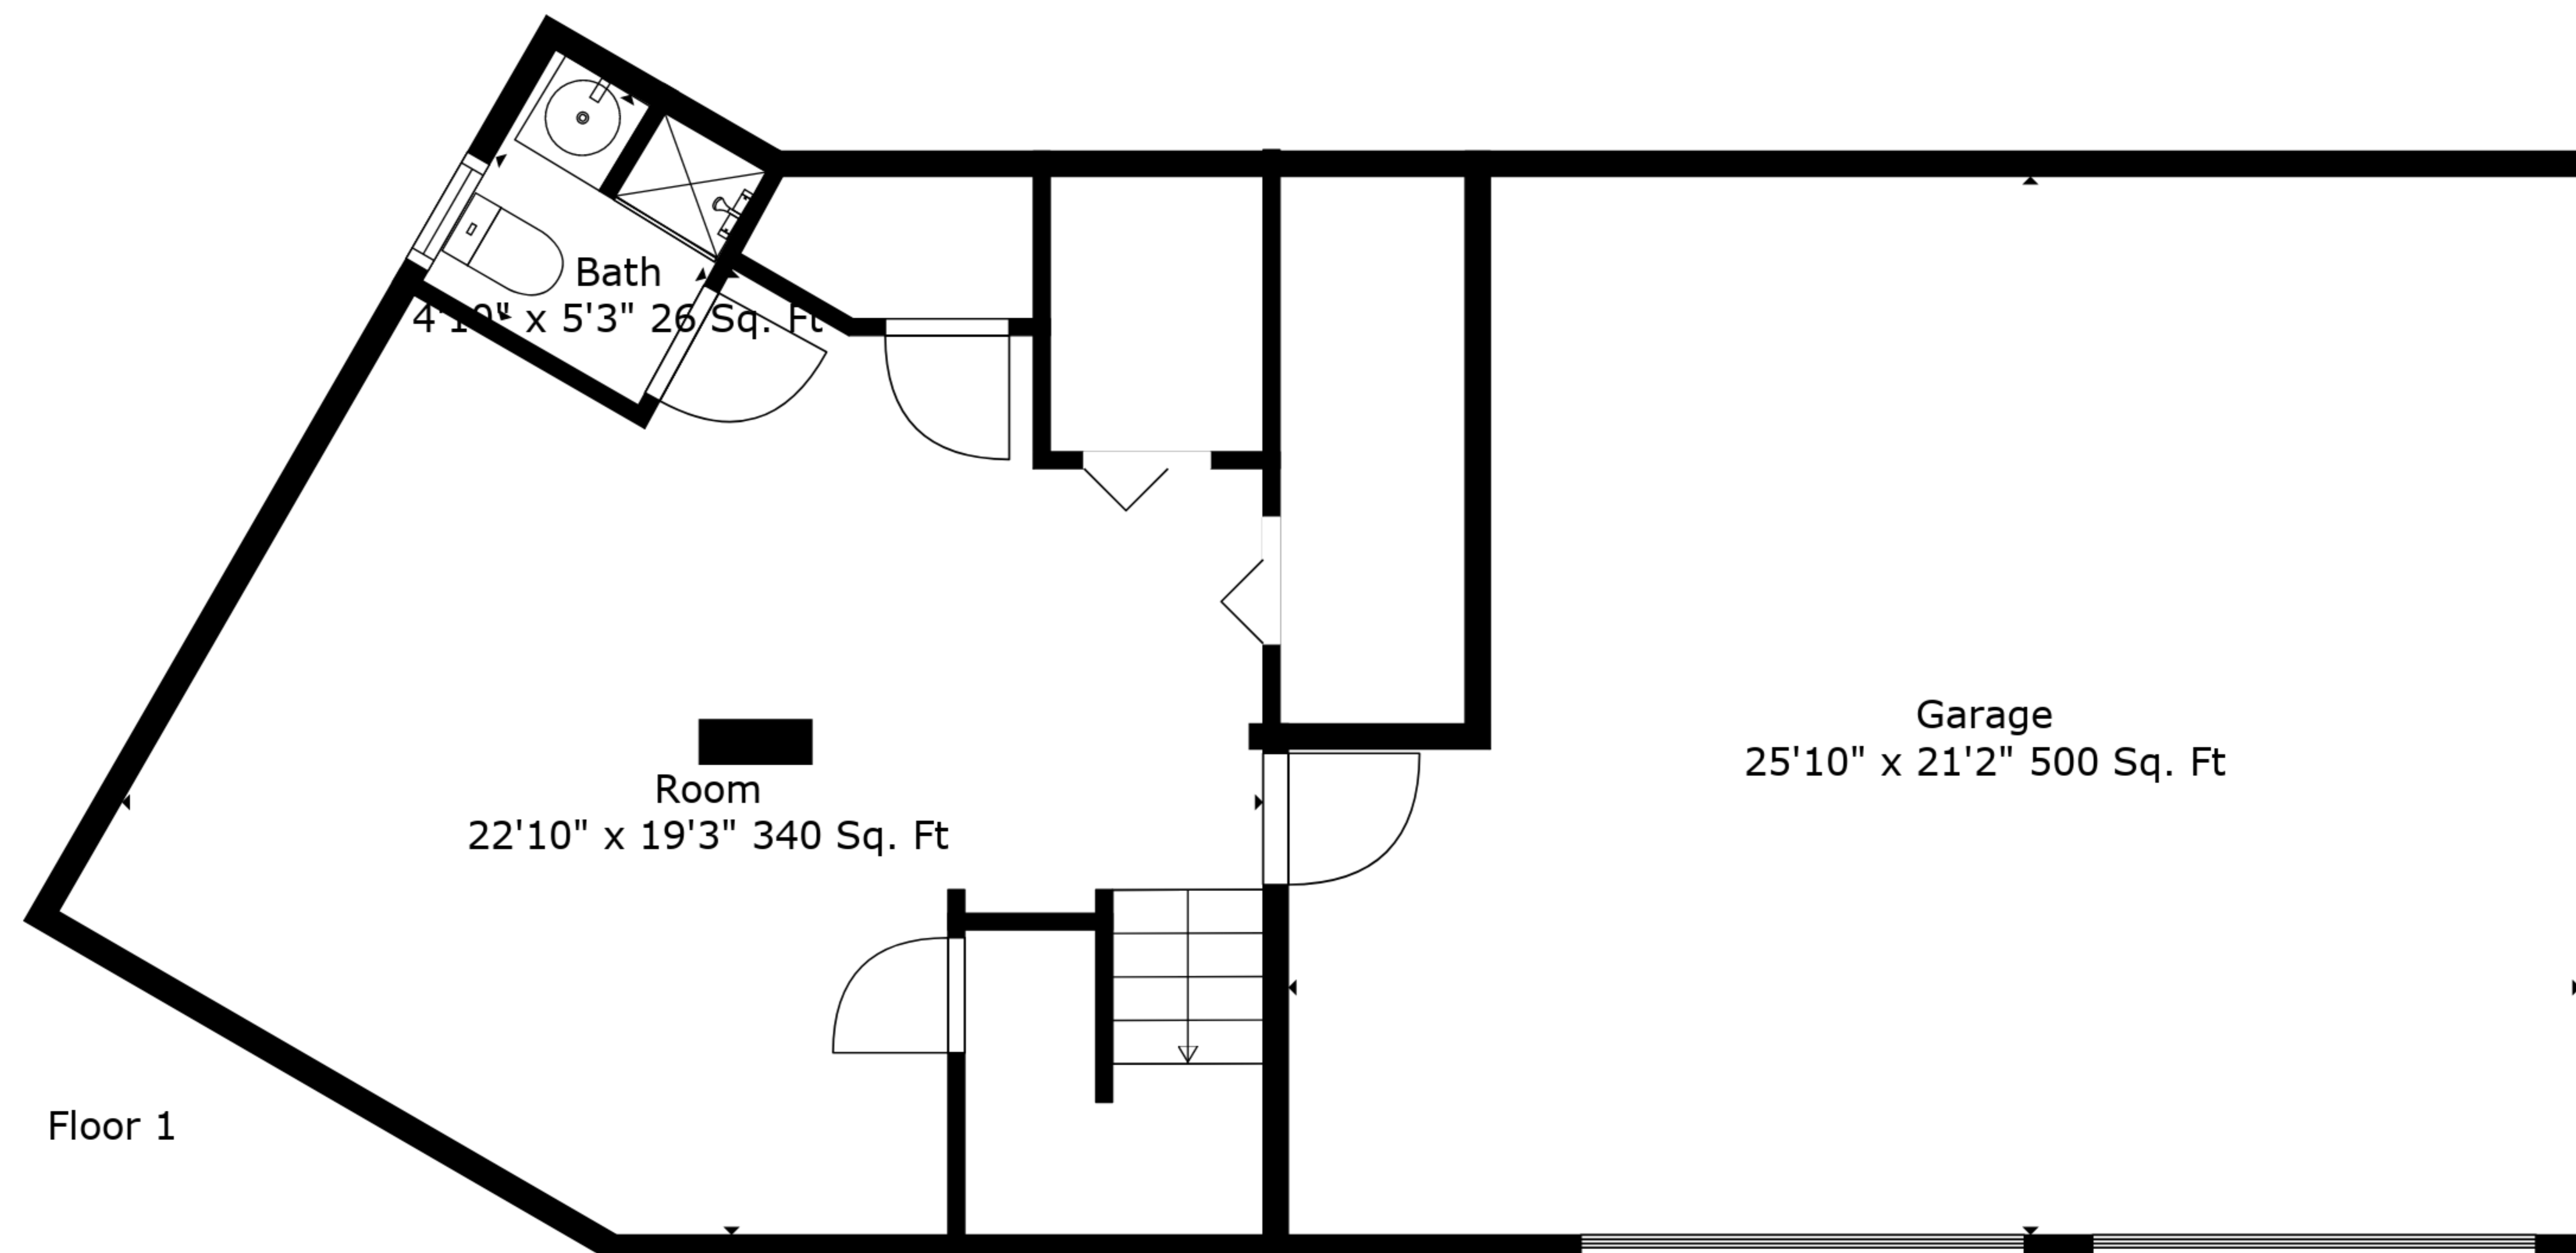

Bath
41'0" x 5'3" 26 Sq. Ft.

Room
22'10" x 19'3" 340 Sq. Ft.

Garage
25'10" x 21'2" 500 Sq. Ft.

TOTAL: 1561 sq. ft
FLOOR 1: 463 sq. ft, FLOOR 2: 1098 sq. ft
EXCLUDED AREAS: GARAGE: 500 sq. ft

Measurements Are Deemed Highly Reliable But Not Guaranteed.

TOTAL: 1561 sq. ft
 FLOOR 1: 463 sq. ft, FLOOR 2: 1098 sq. ft
 EXCLUDED AREAS: GARAGE: 500 sq. ft

Measurements Are Deemed Highly Reliable But Not Guaranteed.

Floor 2

Floor 1

TOTAL: 1561 sq. ft
 FLOOR 1: 463 sq. ft, FLOOR 2: 1098 sq. ft
 EXCLUDED AREAS: GARAGE: 500 sq. ft