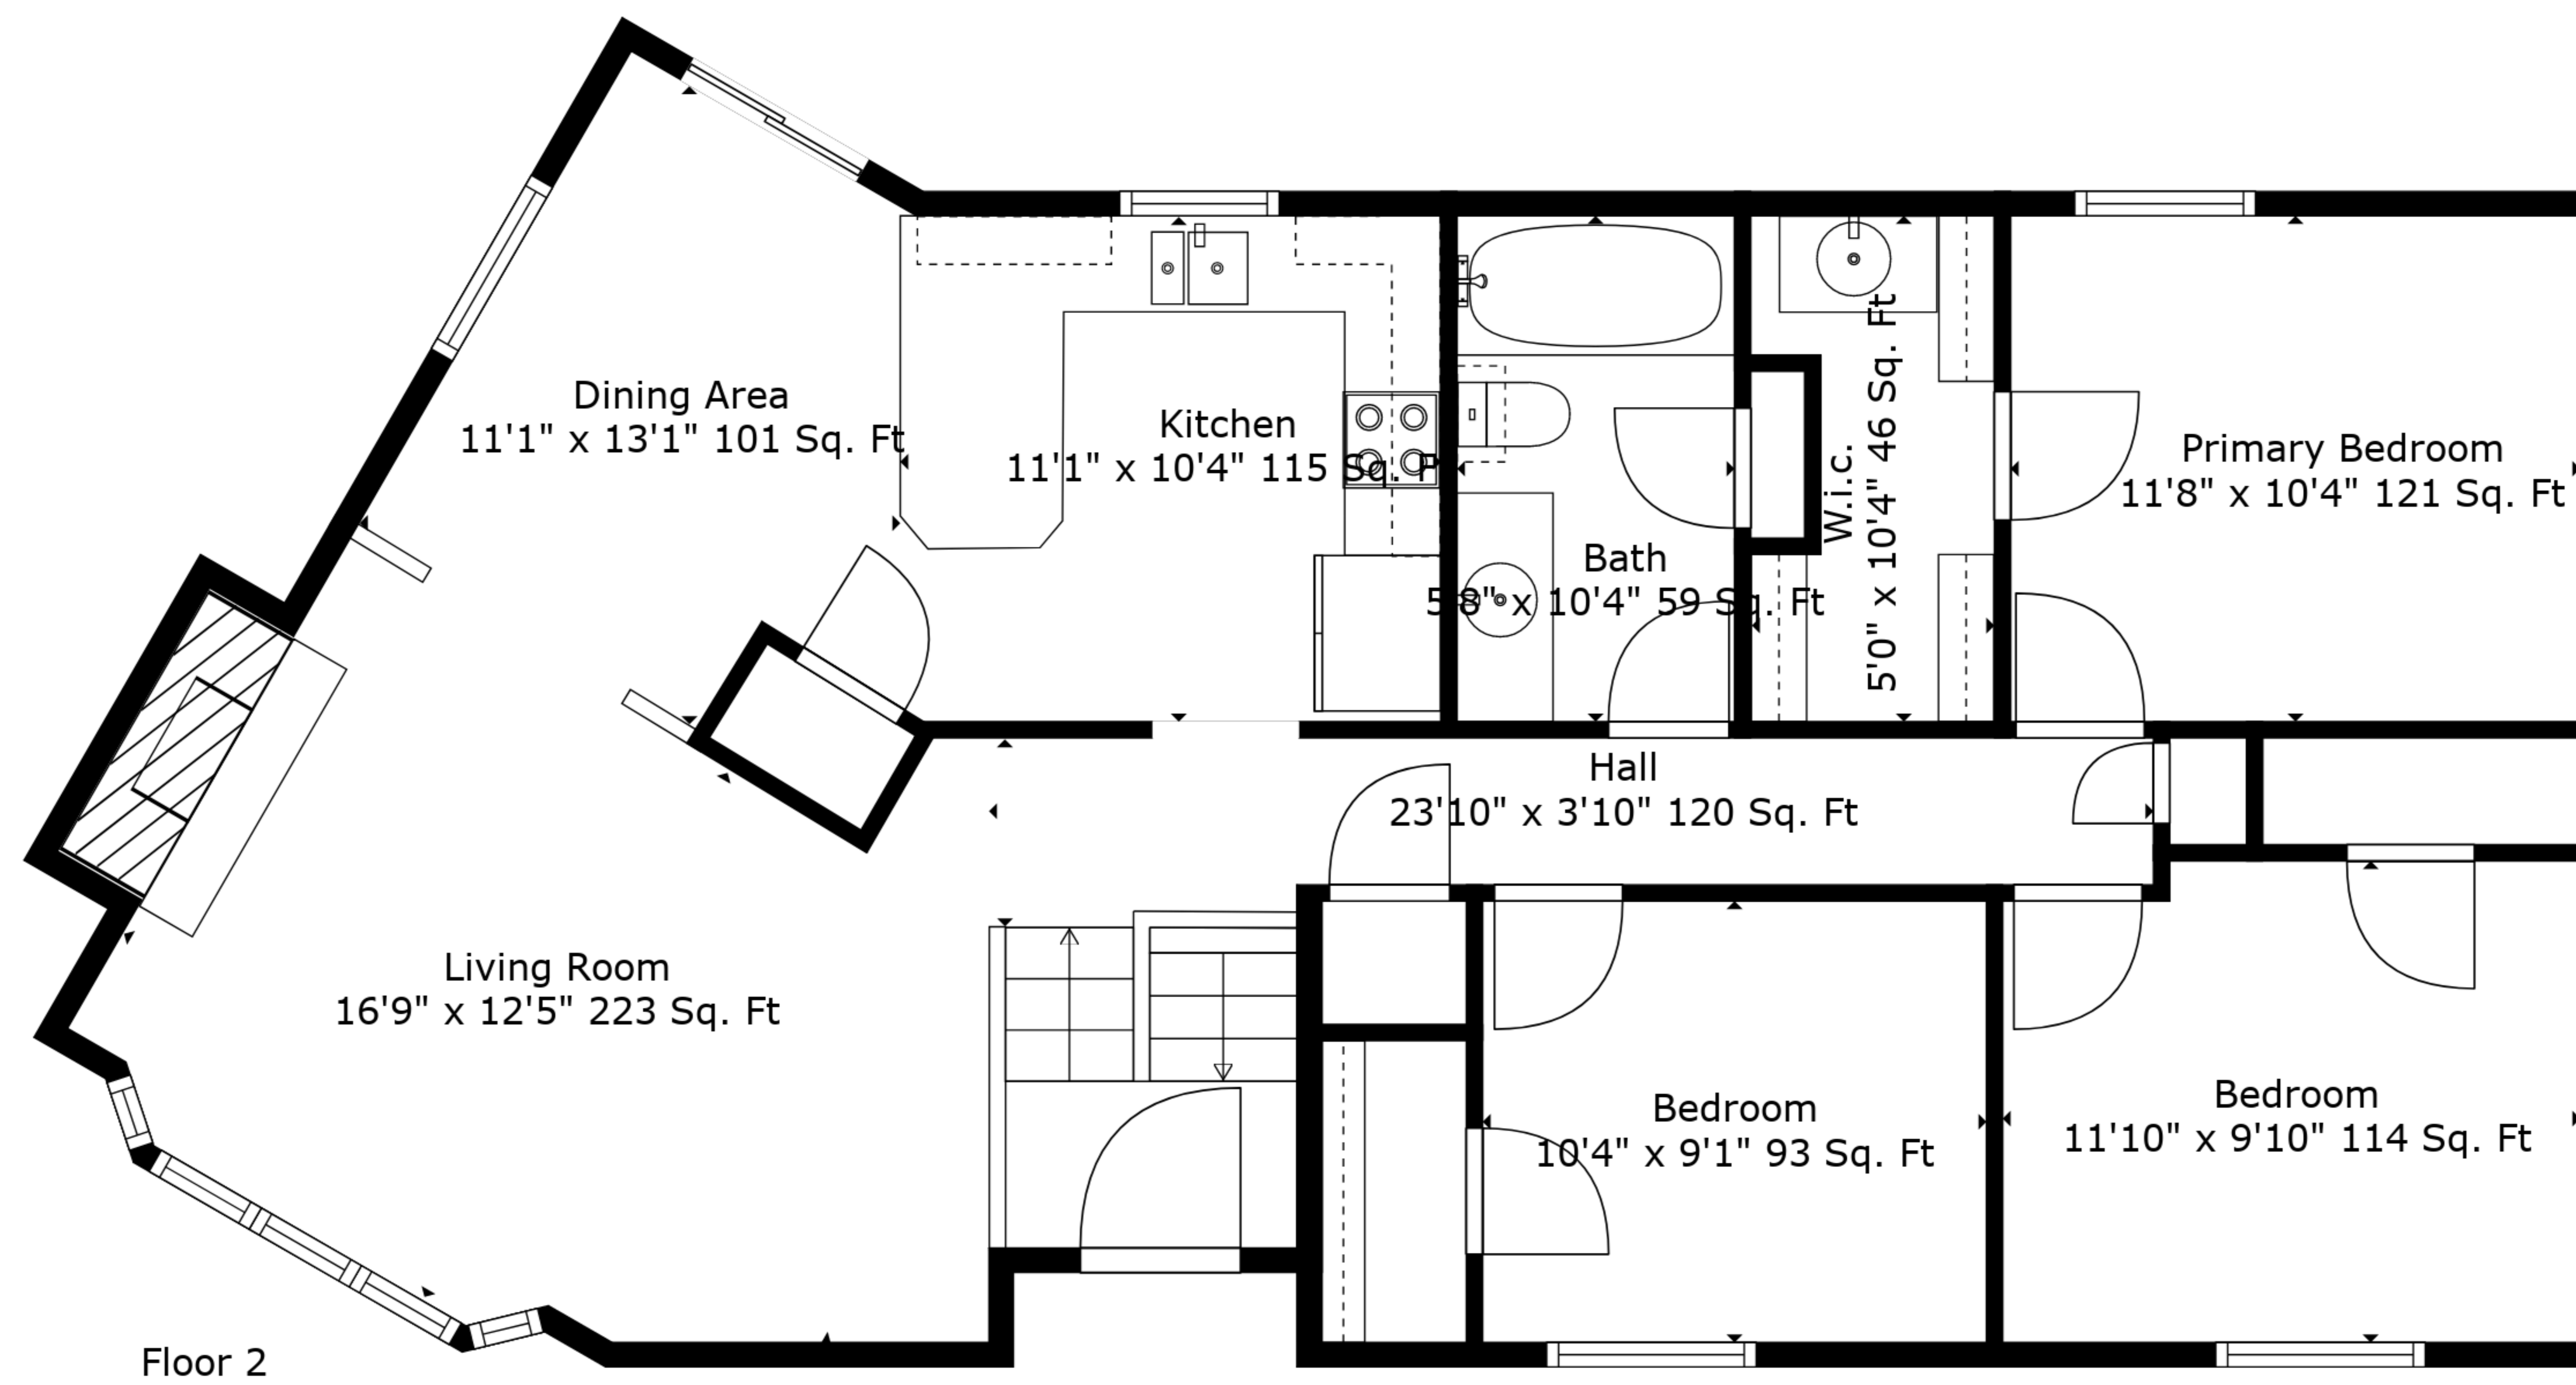

Bath
41'0" x 5'3" 26 Sq. Ft.

Room
22'10" x 19'3" 340 Sq. Ft.

Garage
25'10" x 21'2" 500 Sq. Ft.

TOTAL: 1561 sq. ft
FLOOR 1: 463 sq. ft, FLOOR 2: 1098 sq. ft
EXCLUDED AREAS: GARAGE: 500 sq. ft

Measurements Are Deemed Highly Reliable But Not Guaranteed.

TOTAL: 1561 sq. ft
 FLOOR 1: 463 sq. ft, FLOOR 2: 1098 sq. ft
 EXCLUDED AREAS: GARAGE: 500 sq. ft

Measurements Are Deemed Highly Reliable But Not Guaranteed.

Floor 2

Floor 1

TOTAL: 1561 sq. ft
 FLOOR 1: 463 sq. ft, FLOOR 2: 1098 sq. ft
 EXCLUDED AREAS: GARAGE: 500 sq. ft