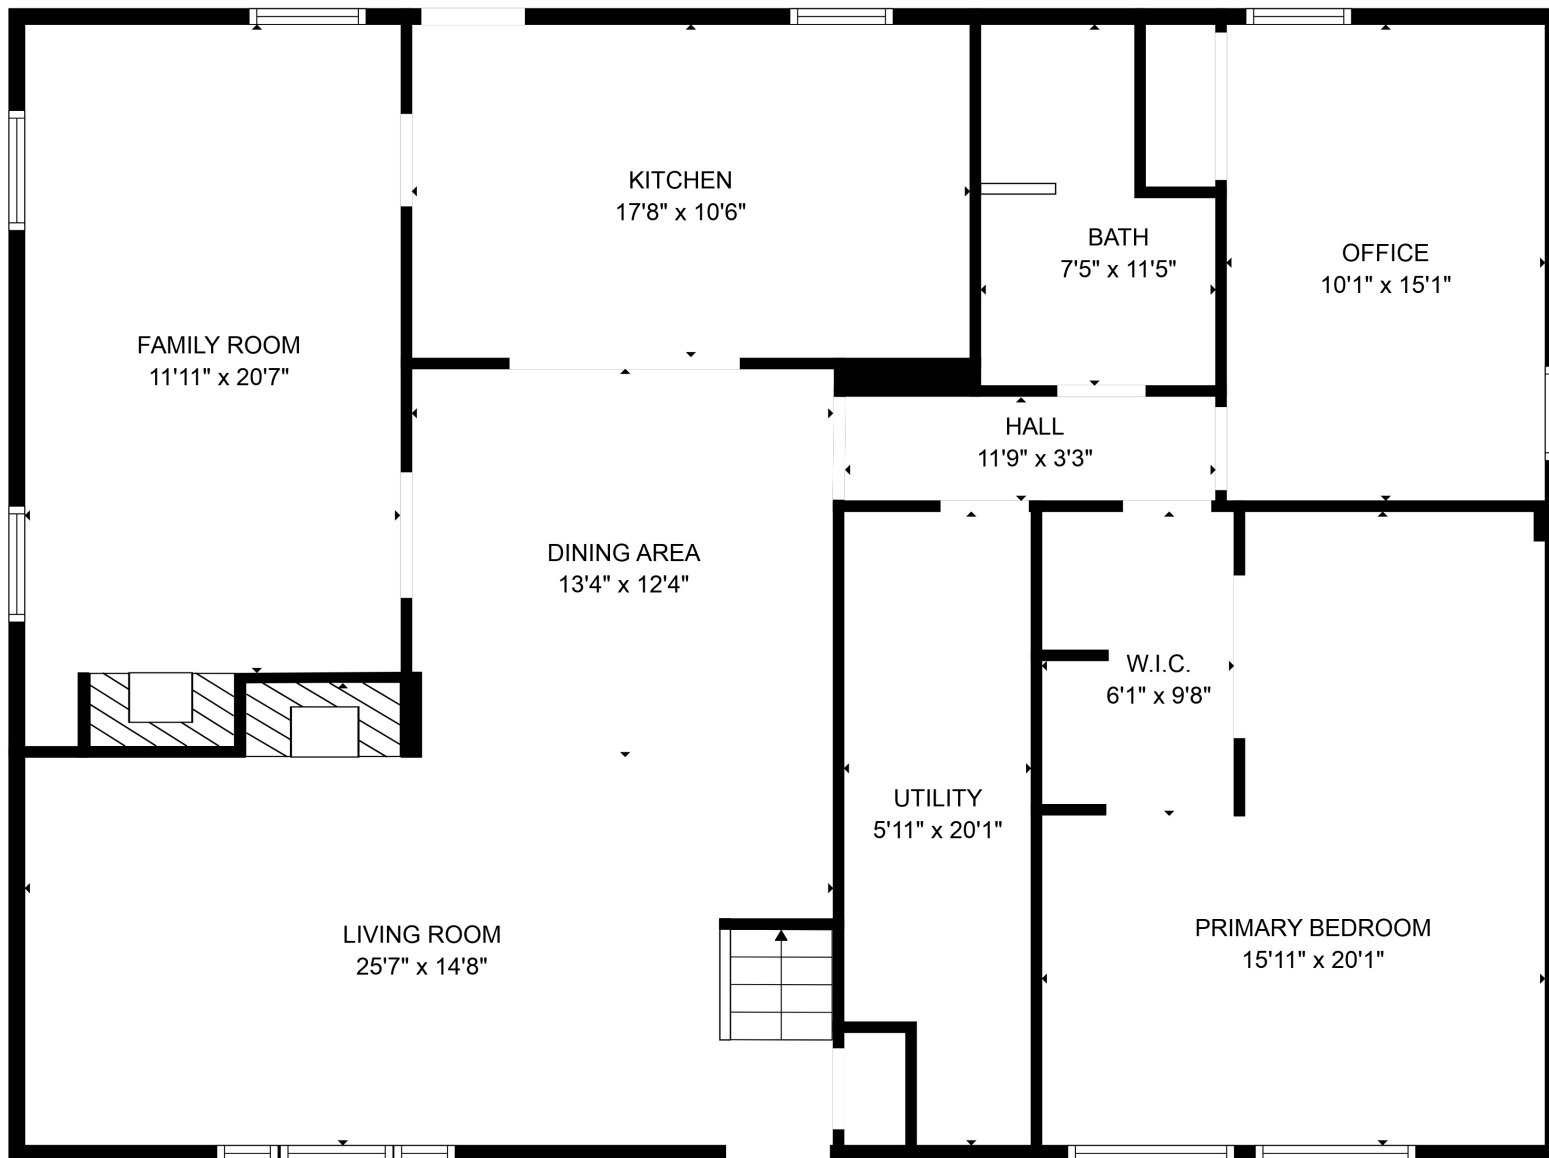

FLOOR 1

FLOOR 2

Total scanned area: 3041 sq. ft

SIZES AND DIMENSIONS ARE APPROXIMATE. ACTUAL MAY VARY.

Total scanned area: 3041 sq. ft

SIZES AND DIMENSIONS ARE APPROXIMATE. ACTUAL MAY VARY.

Total scanned area: 3041 sq. ft

SIZES AND DIMENSIONS ARE APPROXIMATE. ACTUAL MAY VARY.