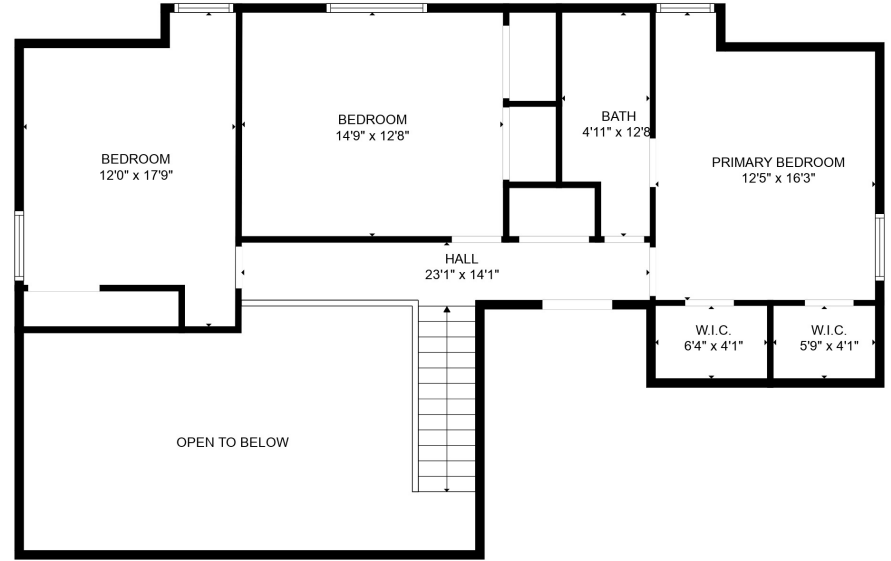

FLOOR 1

FLOOR 2

Total scanned area: 3041 sq. ft

SIZES AND DIMENSIONS ARE APPROXIMATE. ACTUAL MAY VARY.

Total scanned area: 3041 sq. ft

SIZES AND DIMENSIONS ARE APPROXIMATE. ACTUAL MAY VARY.

Total scanned area: 3041 sq. ft

SIZES AND DIMENSIONS ARE APPROXIMATE. ACTUAL MAY VARY.