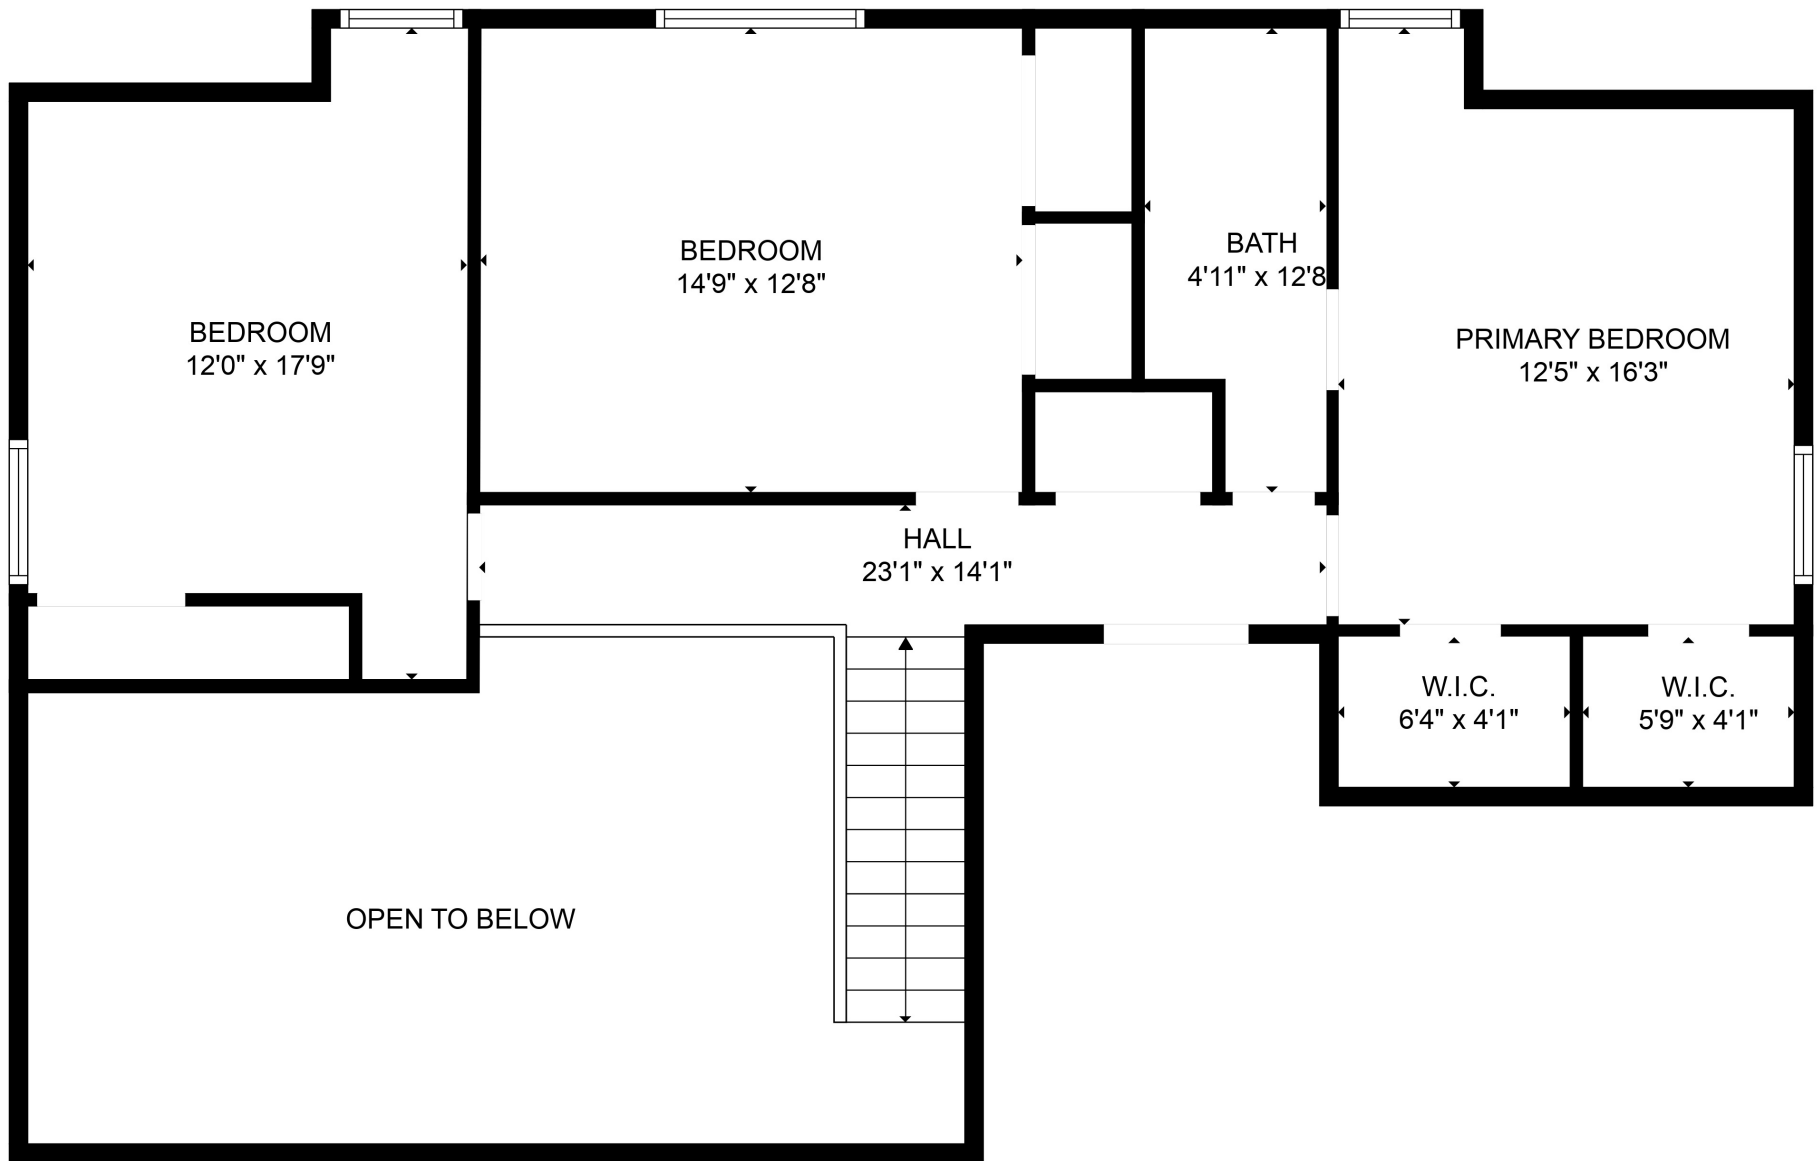

FLOOR 1

FLOOR 2

Total scanned area: 3041 sq. ft

SIZES AND DIMENSIONS ARE APPROXIMATE. ACTUAL MAY VARY.

Total scanned area: 3041 sq. ft

SIZES AND DIMENSIONS ARE APPROXIMATE. ACTUAL MAY VARY.

Total scanned area: 3041 sq. ft

SIZES AND DIMENSIONS ARE APPROXIMATE. ACTUAL MAY VARY.