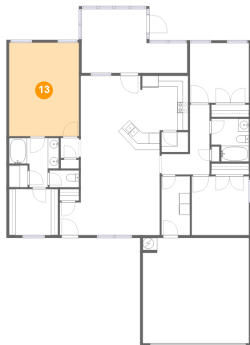

13 Floor 1 - Primary Bedroom

Dimensions: 12'10" x 17'2"
Area: 220 sq. ft
Counted as Living Area: Yes

Heated: Yes
Finished: Yes
Enclosed: Yes
Contiguous: Yes
Permitted: Yes
Wet Space: No
Addition: No
Conversion: No