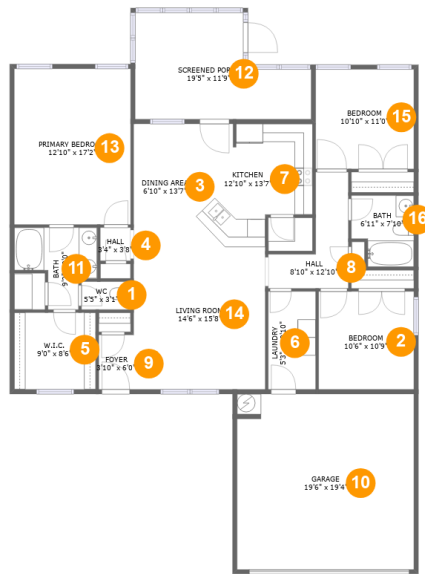

## Property Summary

 **1** garages

 **3** bedrooms

 **2** bathrooms

 **0** half baths

 **1** floors

 **1,519** Gross Living Area sqft

 **2,123** total sqft

## Room Dimensions

Floor 1

Total sqft: 2123

Living area: 1519

#	Room name	Dimensions	Area (sqft)	Counted as Living Area
1	Wc	5'5" x 3'1"	17 sq. ft	Yes
2	Bedroom	10'6" x 10'9"	113 sq. ft	Yes
3	Dining Area	6'10" x 13'7"	94 sq. ft	Yes
4	Hall	3'4" x 3'8"	12 sq. ft	Yes
5	W.i.c.	9'0" x 8'6"	76 sq. ft	Yes
6	Laundry	5'3" x 10'10"	56 sq. ft	Yes
7	Kitchen	12'10" x 13'7"	155 sq. ft	Yes
8	Hall	8'10" x 12'10"	66 sq. ft	Yes
9	Foyer	3'10" x 6'0"	23 sq. ft	Yes
10	Garage	19'6" x 19'4"	376 sq. ft	No
11	Bath	9'2" x 9'0"	59 sq. ft	Yes

## 7 Floor 1 - Kitchen

Dimensions: 12'10" x 13'7"  
Area: 155 sq. ft  
Counted as Living Area:  
Yes

Heated: Yes  
Finished: Yes  
Enclosed: Yes  
Contiguous:  
Yes  
Permitted: Yes  
Wet Space: No  
Addition: No  
Conversion: No

## 9 Floor 1 - Foyer

Dimensions: 3'10" x 6'0"  
Area: 23 sq. ft  
Counted as Living Area:  
Yes

Heated: Yes  
Finished: Yes  
Enclosed: Yes  
Contiguous:  
Yes  
Permitted: Yes  
Wet Space: No  
Addition: No  
Conversion: No