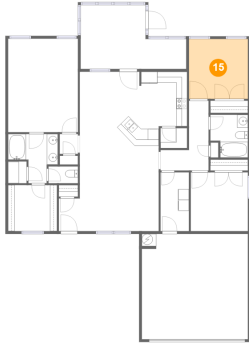

217 Wilcot Road, Meridianville, Madison County, Alabama, United States, 35759

15 Floor 1 - Bedroom

Dimensions: 10'10" x 11'0"
Area: 119 sq. ft
Counted as Living Area:
Yes

Heated: Yes
Finished: Yes
Enclosed: Yes
Contiguous:
Yes
Permitted: Yes
Wet Space: No
Addition: No
Conversion: No