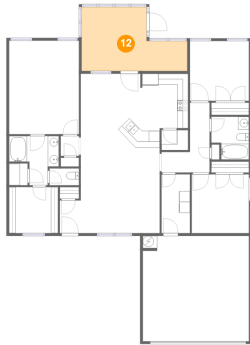

217 Wilcot Road, Meridianville, Madison County, Alabama, United States, 35759

12 Floor 1 - Screened Porch

Dimensions: 19'5" x 11'9"
Area: 181 sq. ft
Counted as Living Area: No

Heated: No
Finished: Yes
Enclosed: No
Contiguous: Yes
Permitted: Yes
Wet Space: No
Addition: No
Conversion: No