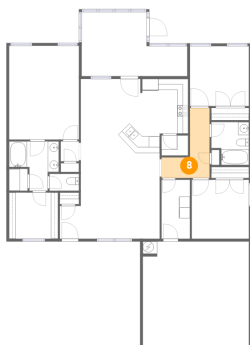

8 Floor 1 - Hall

Dimensions: 8'10" x 12'10"
Area: 66 sq. ft
Counted as Living Area:
Yes

Heated: Yes
Finished: Yes
Enclosed: Yes
Contiguous:
Yes
Permitted: Yes
Wet Space: No
Addition: No
Conversion: No