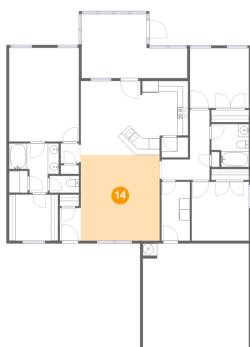

14 Floor 1 - Living Room

Dimensions: 14'6" x 15'8"
Area: 228 sq. ft
Counted as Living Area: Yes

Heated: Yes
Finished: Yes
Enclosed: Yes
Contiguous: Yes
Permitted: Yes
Wet Space: No
Addition: No
Conversion: No