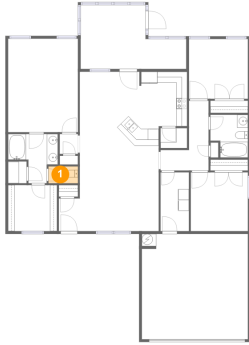

217 Wilcot Road, Meridianville, Madison County, Alabama, United States, 35759

1 Floor 1 - Wc

Dimensions: 5'5" x 3'1"
Area: 17 sq. ft
Counted as Living Area:
Yes

Heated: Yes
Finished: Yes
Enclosed: Yes
Contiguous:
Yes
Permitted: Yes
Wet Space: Yes
Addition: No
Conversion: No