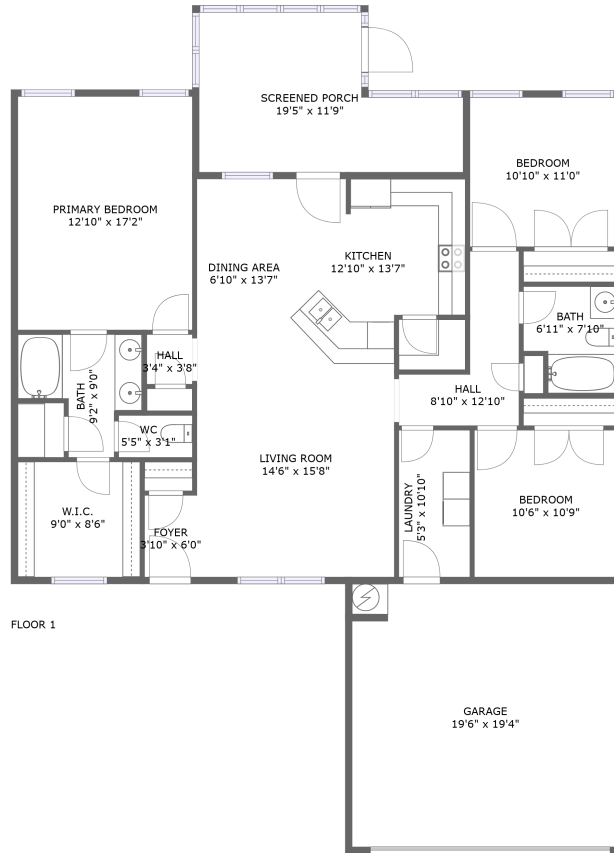

## Property Summary

 **1** garages

 **3** bedrooms

 **2** bathrooms

 **0** half baths

 **1** floors

 **1,519** Gross Living Area sqft

 **2,123** total sqft

## 1 Floor 1 - Wc

Dimensions: 5'5" x 3'1"  
Area: 17 sq. ft  
Counted as Living Area:  
Yes

Heated: Yes  
Finished: Yes  
Enclosed: Yes  
Contiguous:  
Yes  
Permitted: Yes  
Wet Space: Yes  
Addition: No  
Conversion: No