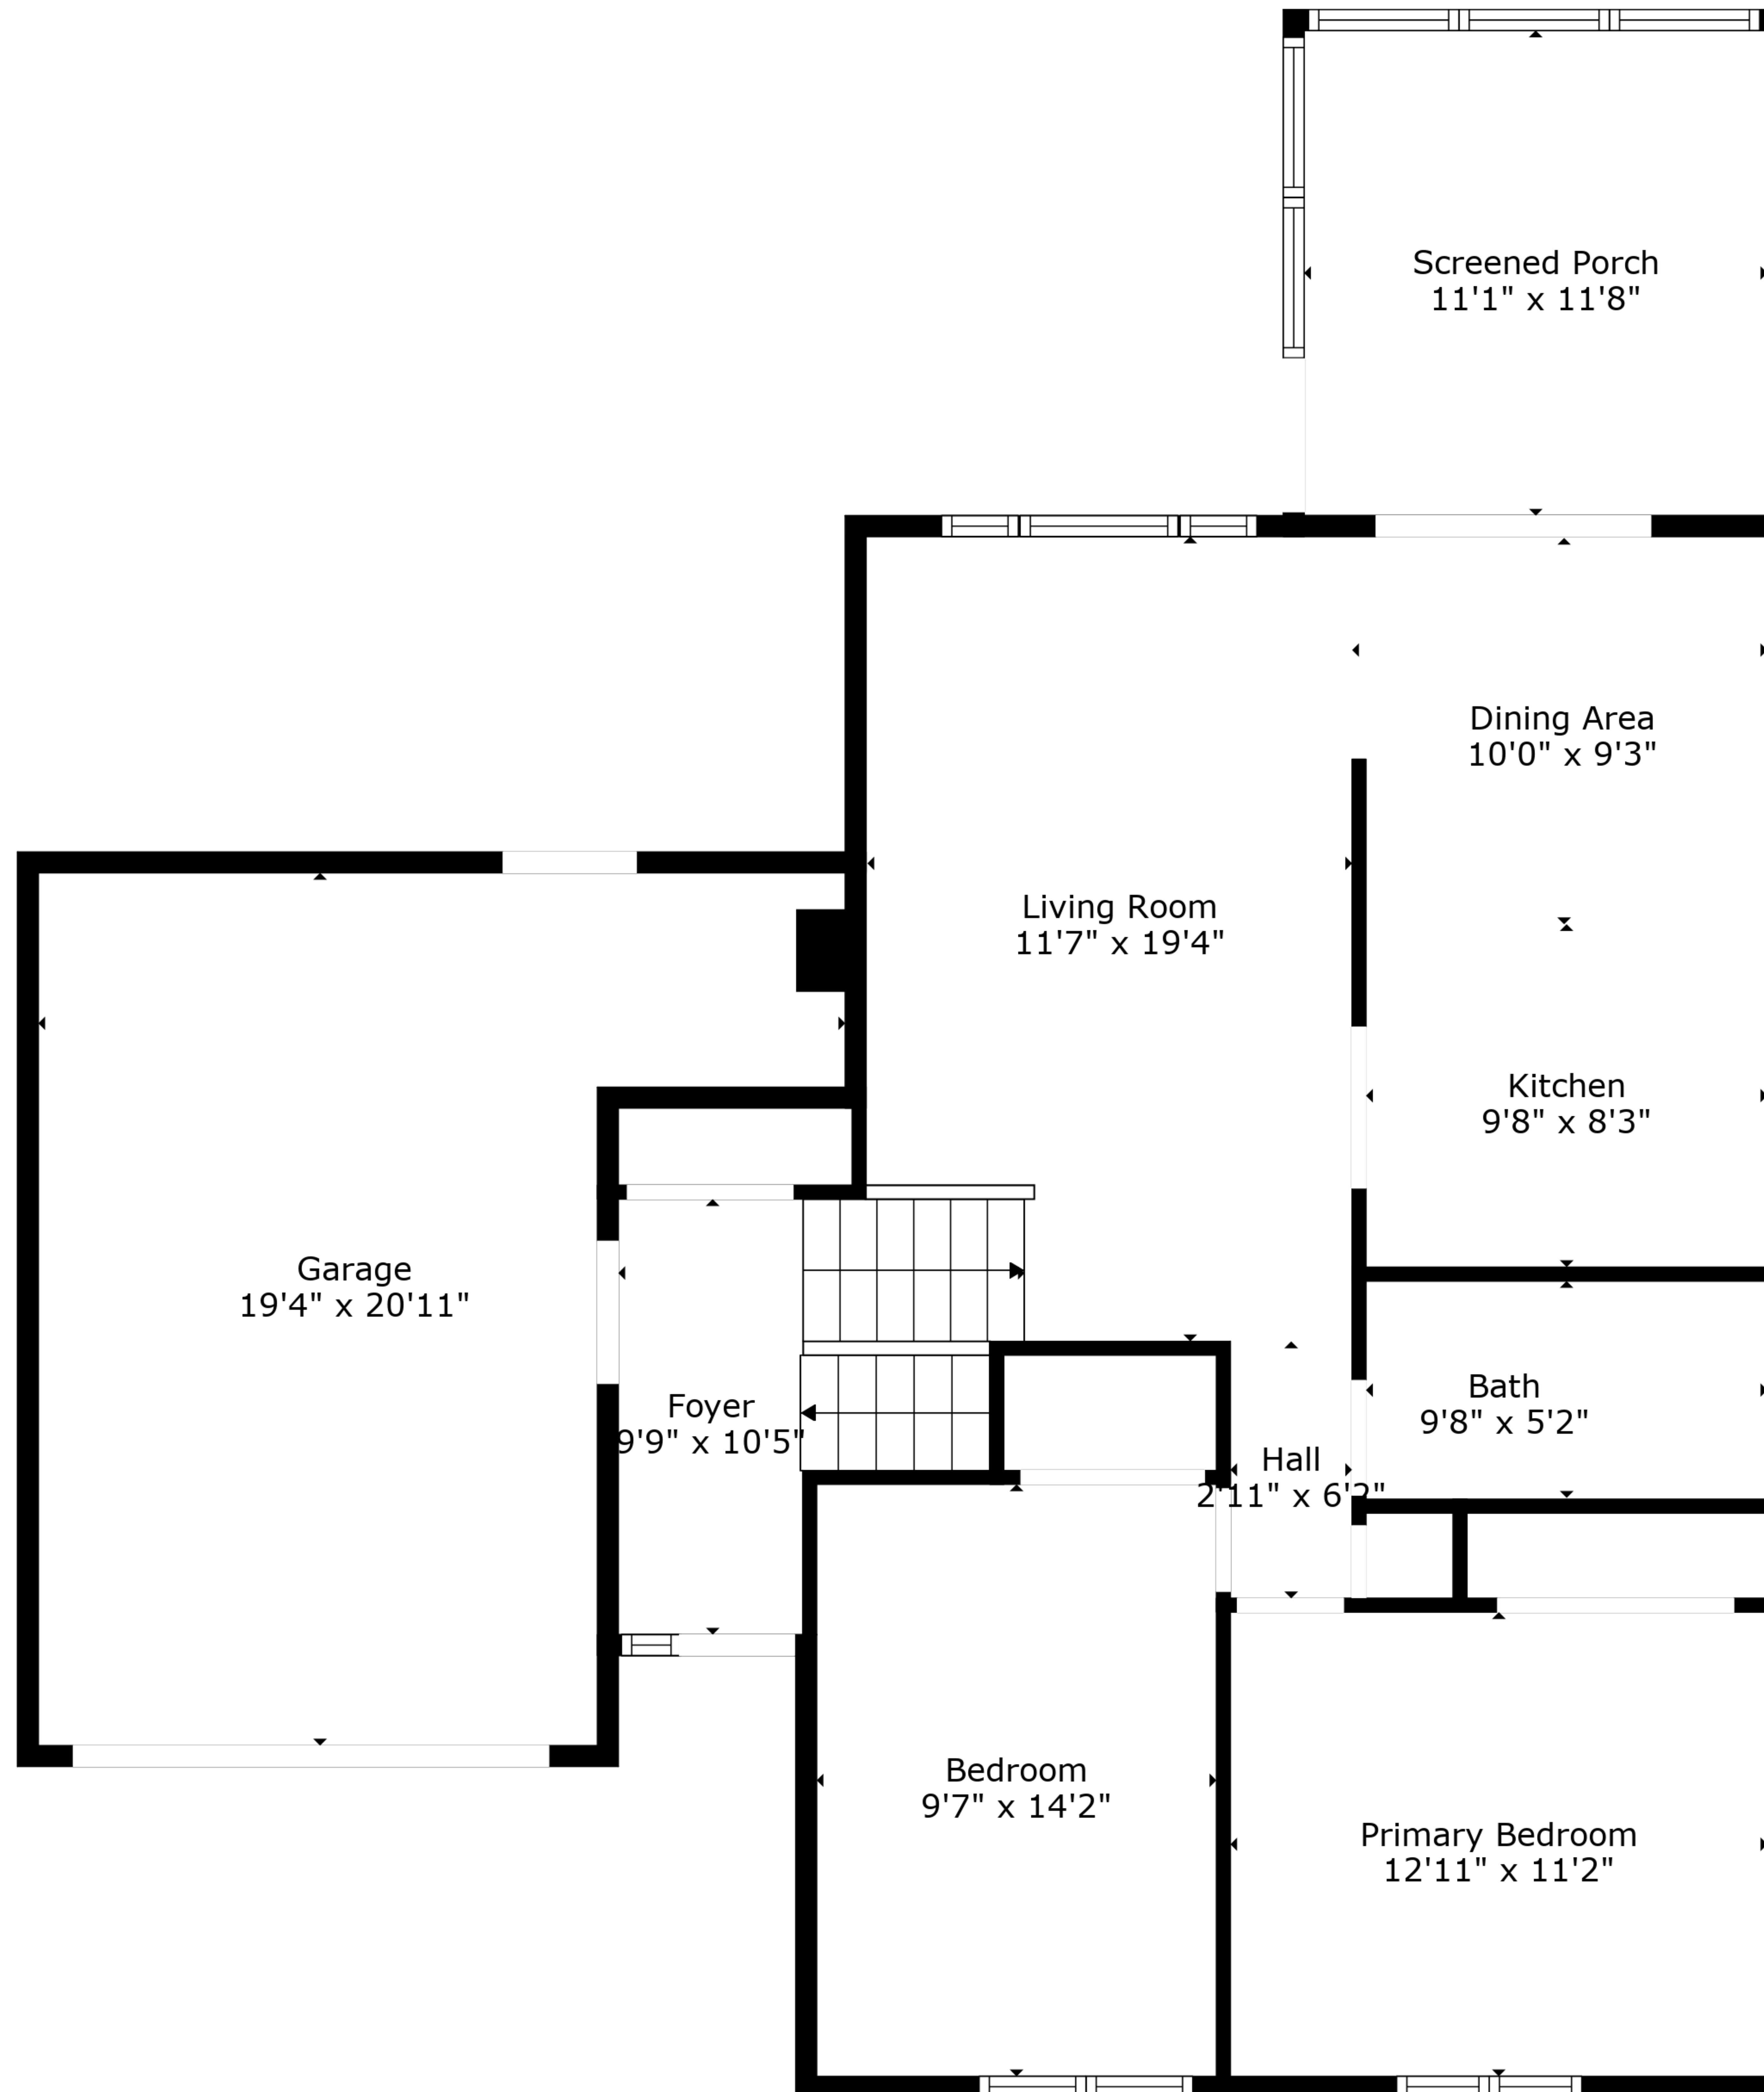

TOTAL: 1671 sq. ft

BELOW GROUND: 784 sq. ft, FLOOR 2: 887 sq. ft

EXCLUDED AREAS: GARAGE: 311 sq. ft, SCREENED PORCH: 129 sq. ft

Created By Nordy Photography. Calculations Deemed Highly Reliable But Not Guaranteed.

Floor 1

Floor 2

TOTAL: 1671 sq. ft
 BELOW GROUND: 784 sq. ft, FLOOR 2: 887 sq. ft
 EXCLUDED AREAS: GARAGE: 311 sq. ft, SCREENED PORCH: 129 sq. ft