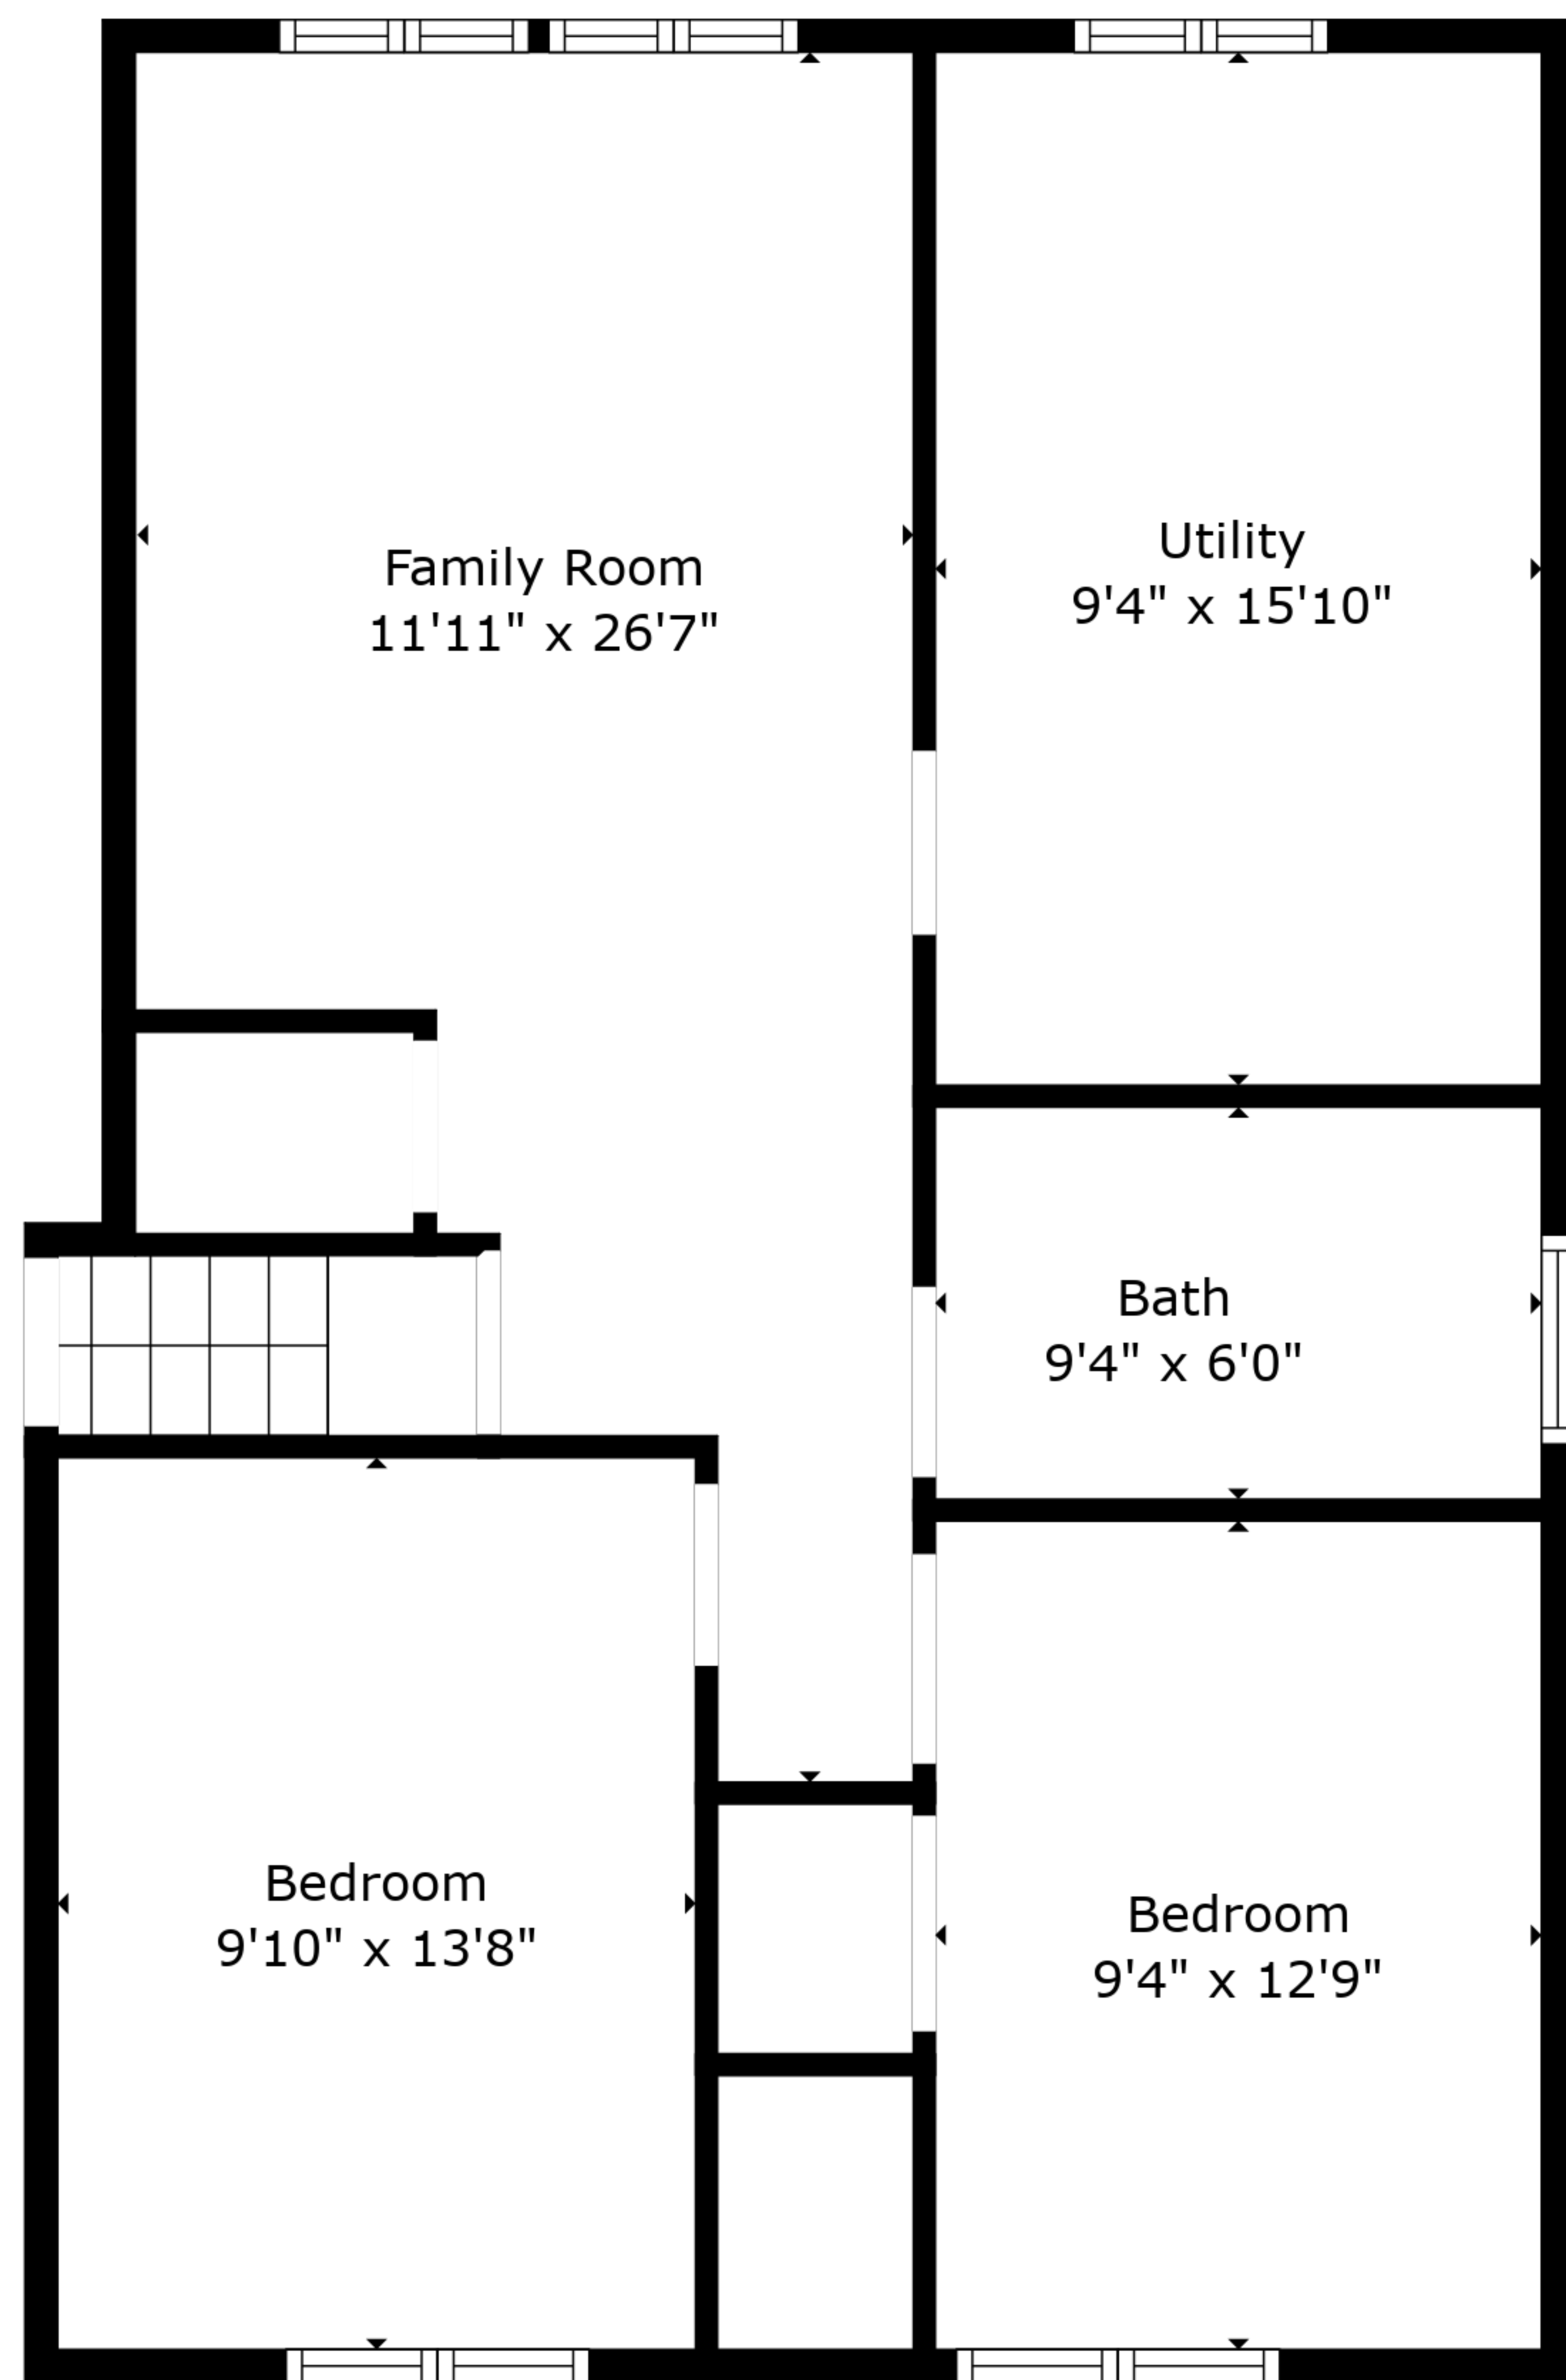

TOTAL: 1671 sq. ft

BELOW GROUND: 784 sq. ft, FLOOR 2: 887 sq. ft

EXCLUDED AREAS: GARAGE: 311 sq. ft, SCREENED PORCH: 129 sq. ft

Created By Nordy Photography. Calculations Deemed Highly Reliable But Not Guaranteed.

Floor 1

Floor 2

TOTAL: 1671 sq. ft
 BELOW GROUND: 784 sq. ft, FLOOR 2: 887 sq. ft
 EXCLUDED AREAS: GARAGE: 311 sq. ft, SCREENED PORCH: 129 sq. ft