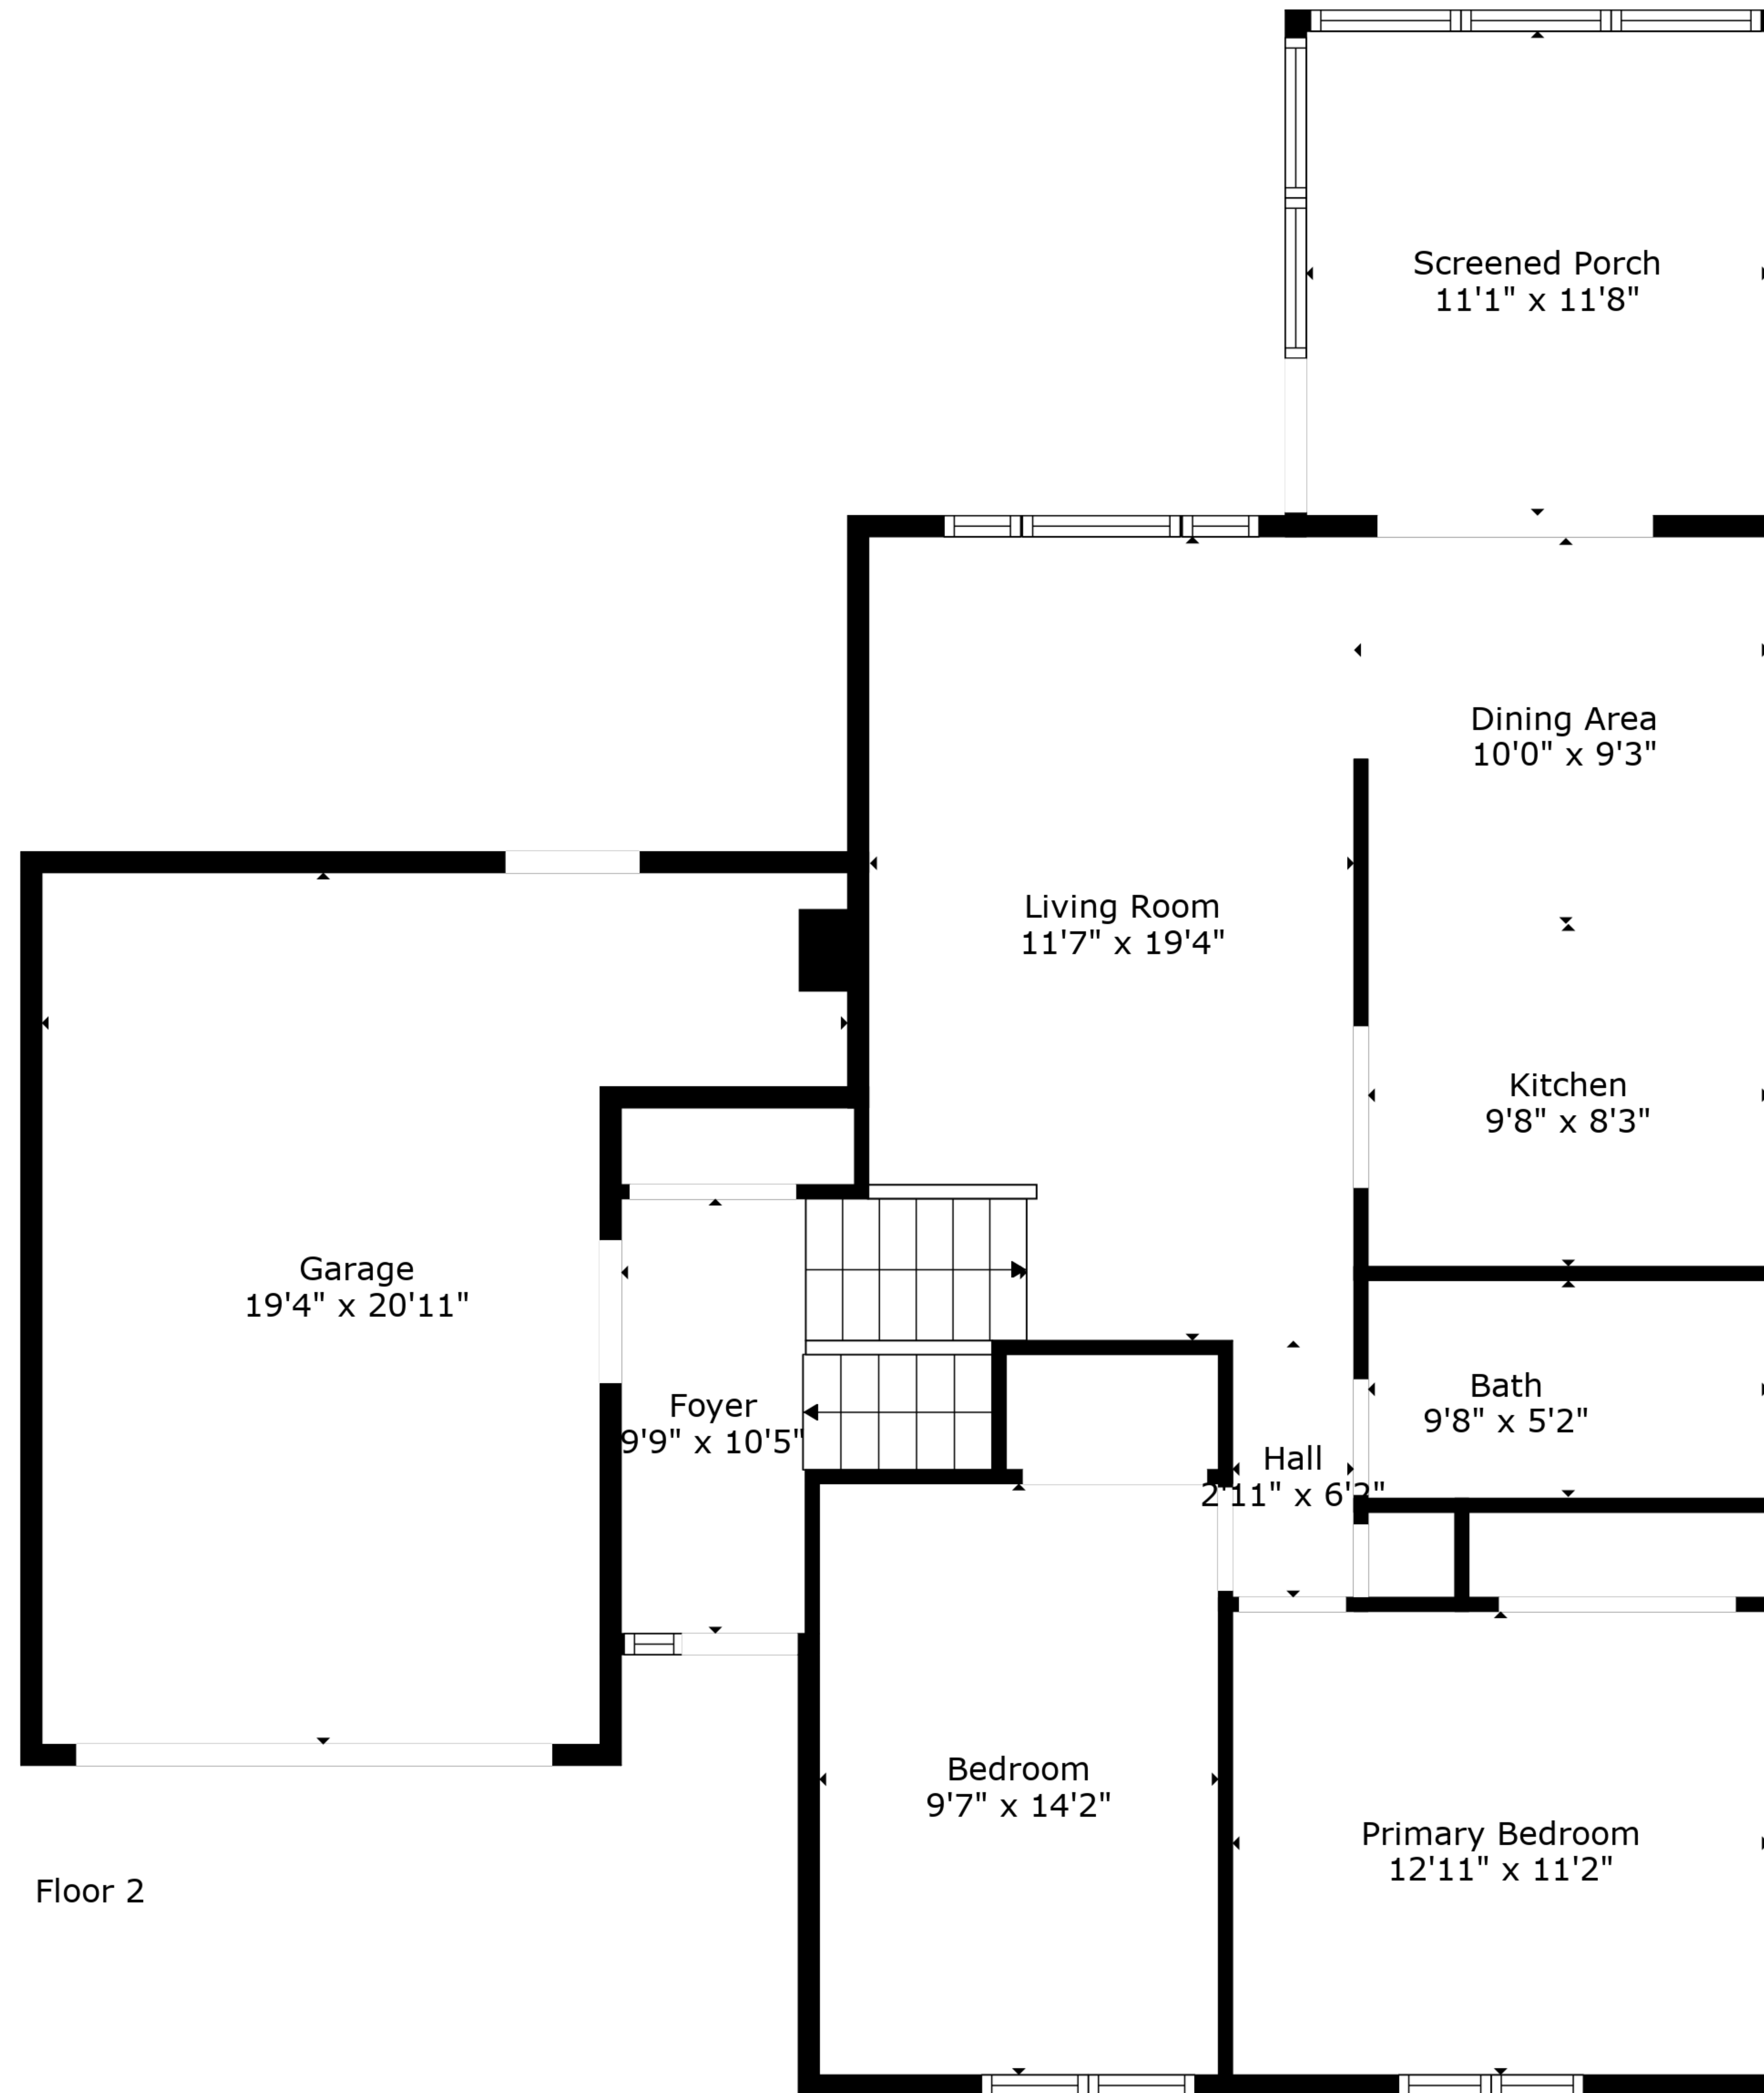

TOTAL: 1671 sq. ft

BELOW GROUND: 784 sq. ft, FLOOR 2: 887 sq. ft

EXCLUDED AREAS: GARAGE: 311 sq. ft, SCREENED PORCH: 129 sq. ft

Created By Nordy Photography. Calculations Deemed Highly Reliable But Not Guaranteed.

Floor 1

Floor 2

TOTAL: 1671 sq. ft
 BELOW GROUND: 784 sq. ft, FLOOR 2: 887 sq. ft
 EXCLUDED AREAS: GARAGE: 311 sq. ft, SCREENED PORCH: 129 sq. ft