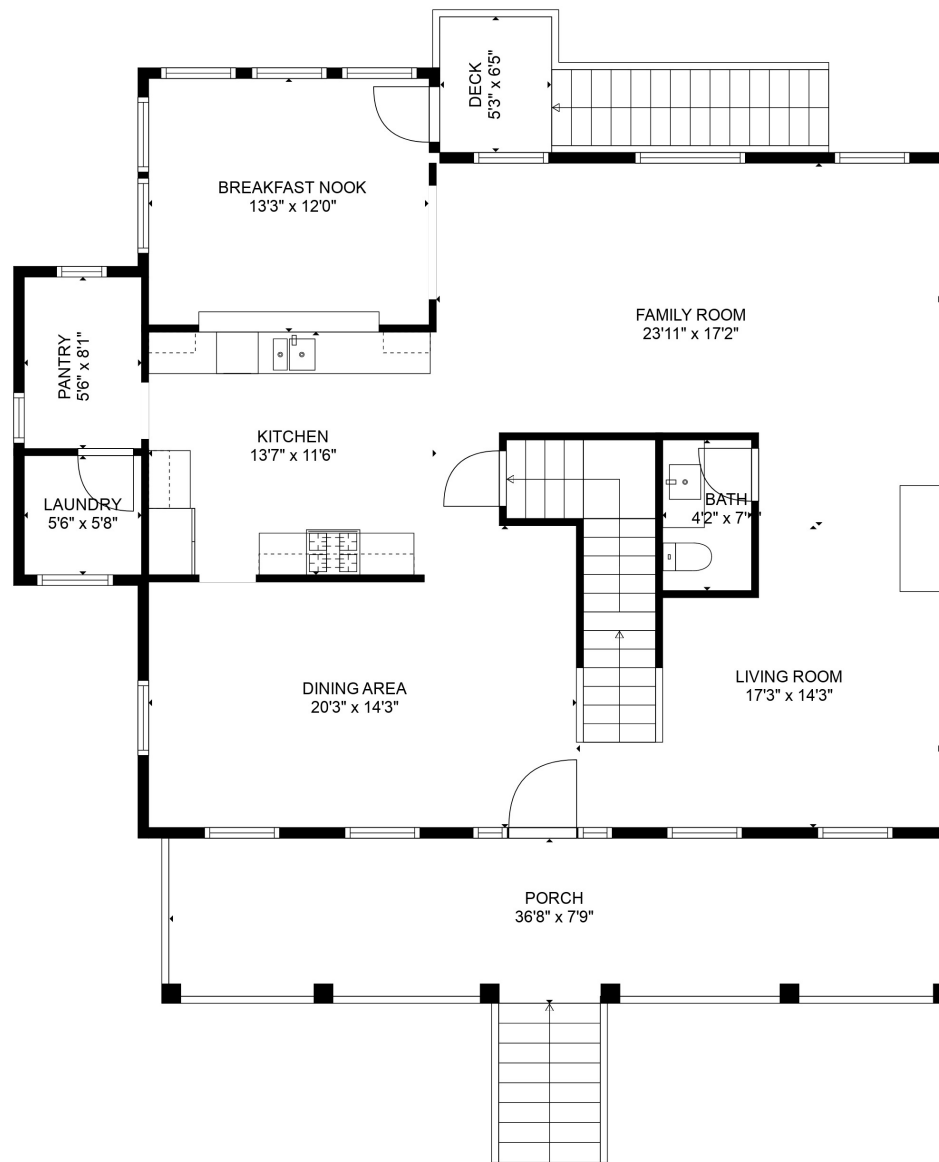

FLOOR 2

FLOOR 3

FLOOR 1

**TOTAL: 2541 sq. ft**

Below Ground: 0 sq. ft, FLOOR 2: 1312 sq. ft, FLOOR 3: 1229 sq. ft  
 EXCLUDED AREAS: PATIO: 25 sq. ft, SCREENED PORCH: 351 sq. ft, PORCH: 276 sq. ft,  
 DECK: 34 sq. ft

MEASUREMENTS ARE CALCULATED BY CUBICASA TECHNOLOGY. DEEMED HIGHLY RELIABLE BUT NOT GUARANTEED.

**TOTAL: 2541 sq. ft**

Below Ground: 0 sq. ft, FLOOR 2: 1312 sq. ft, FLOOR 3: 1229 sq. ft

EXCLUDED AREAS: PATIO: 25 sq. ft, SCREENED PORCH: 351 sq. ft, PORCH: 276 sq. ft,  
DECK: 34 sq. ft