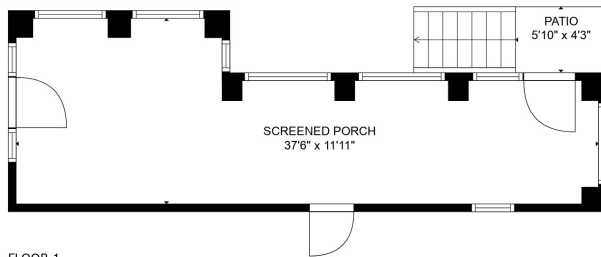

FLOOR 2

FLOOR 3

FLOOR 1

**TOTAL: 2541 sq. ft**

Below Ground: 0 sq. ft, FLOOR 2: 1312 sq. ft, FLOOR 3: 1229 sq. ft  
 EXCLUDED AREAS: PATIO: 25 sq. ft, SCREENED PORCH: 351 sq. ft, PORCH: 276 sq. ft,  
 DECK: 34 sq. ft

MEASUREMENTS ARE CALCULATED BY CUBICASA TECHNOLOGY. DEEMED HIGHLY RELIABLE BUT NOT GUARANTEED.

**TOTAL: 2541 sq. ft**

Below Ground: 0 sq. ft, FLOOR 2: 1312 sq. ft, FLOOR 3: 1229 sq. ft

EXCLUDED AREAS: PATIO: 25 sq. ft, SCREENED PORCH: 351 sq. ft, PORCH: 276 sq. ft,  
DECK: 34 sq. ft