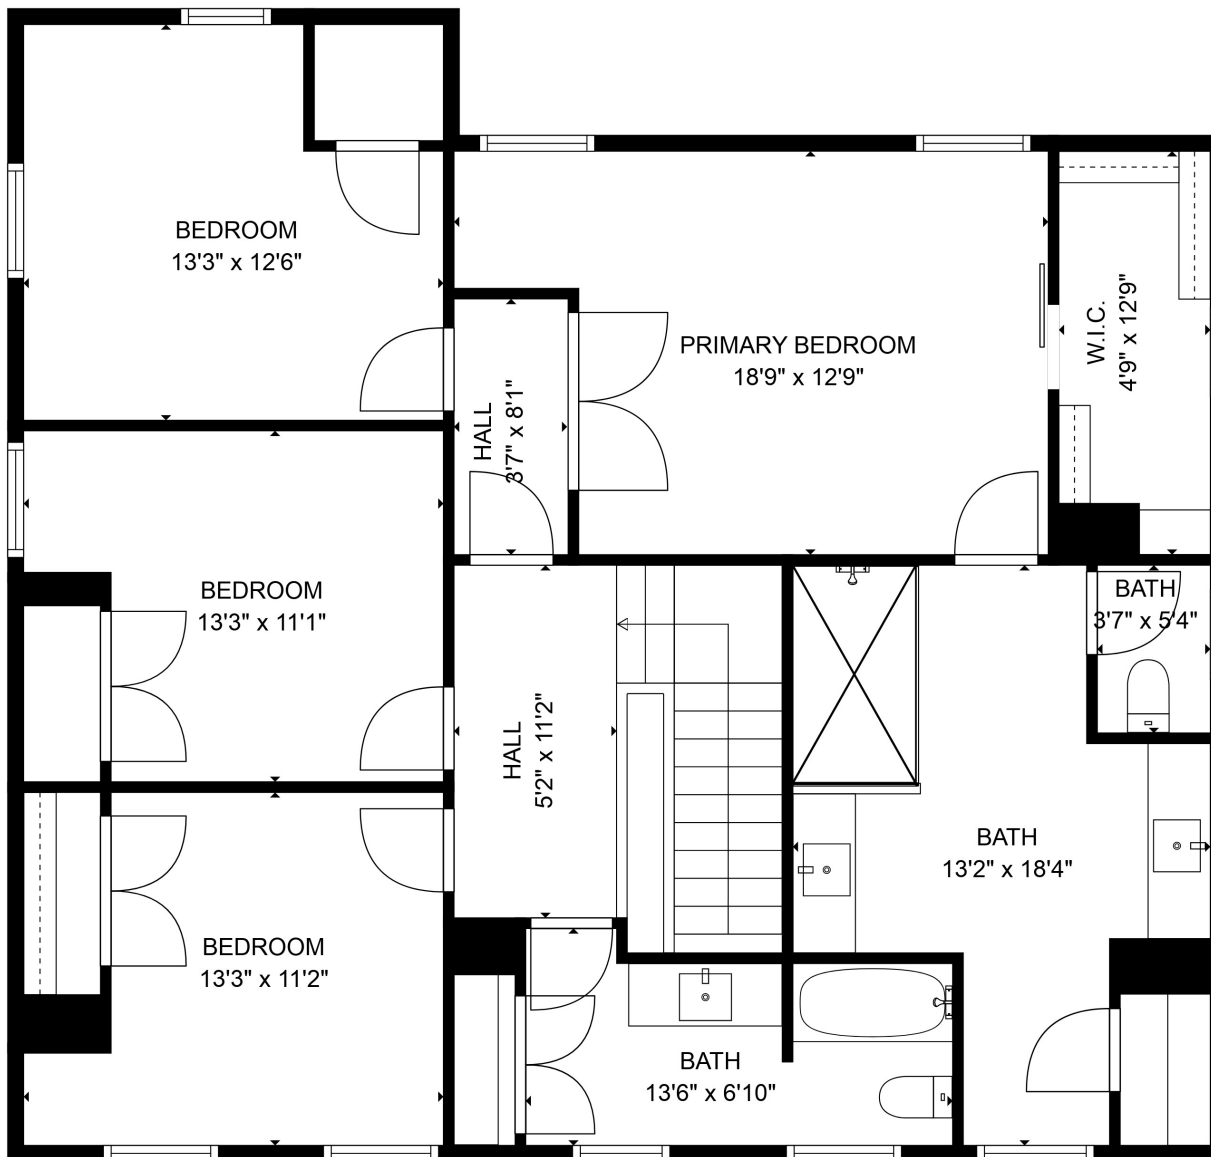

FLOOR 2

FLOOR 3

FLOOR 1

**TOTAL: 2541 sq. ft**

Below Ground: 0 sq. ft, FLOOR 2: 1312 sq. ft, FLOOR 3: 1229 sq. ft  
 EXCLUDED AREAS: PATIO: 25 sq. ft, SCREENED PORCH: 351 sq. ft, PORCH: 276 sq. ft,  
 DECK: 34 sq. ft

MEASUREMENTS ARE CALCULATED BY CUBICASA TECHNOLOGY. DEEMED HIGHLY RELIABLE BUT NOT GUARANTEED.

**TOTAL: 2541 sq. ft**

Below Ground: 0 sq. ft, FLOOR 2: 1312 sq. ft, FLOOR 3: 1229 sq. ft

EXCLUDED AREAS: PATIO: 25 sq. ft, SCREENED PORCH: 351 sq. ft, PORCH: 276 sq. ft,  
DECK: 34 sq. ft