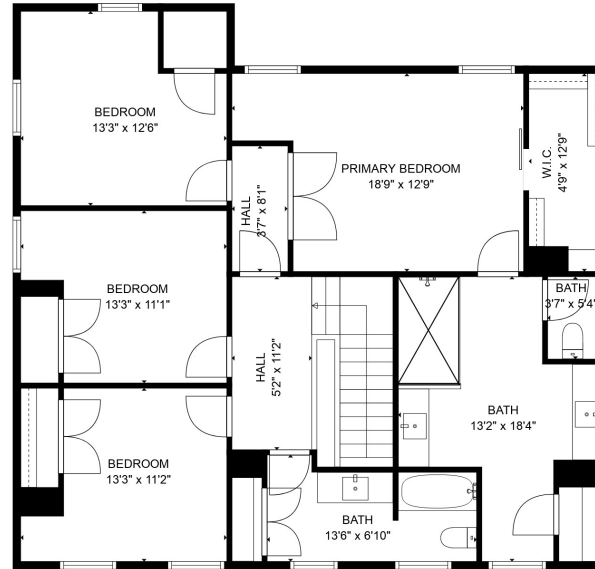

FLOOR 2

FLOOR 3

FLOOR 1

**TOTAL: 2541 sq. ft**

Below Ground: 0 sq. ft, FLOOR 2: 1312 sq. ft, FLOOR 3: 1229 sq. ft  
 EXCLUDED AREAS: PATIO: 25 sq. ft, SCREENED PORCH: 351 sq. ft, PORCH: 276 sq. ft,  
 DECK: 34 sq. ft

MEASUREMENTS ARE CALCULATED BY CUBICASA TECHNOLOGY. DEEMED HIGHLY RELIABLE BUT NOT GUARANTEED.

**TOTAL: 2541 sq. ft**

Below Ground: 0 sq. ft, FLOOR 2: 1312 sq. ft, FLOOR 3: 1229 sq. ft

EXCLUDED AREAS: PATIO: 25 sq. ft, SCREENED PORCH: 351 sq. ft, PORCH: 276 sq. ft,  
DECK: 34 sq. ft