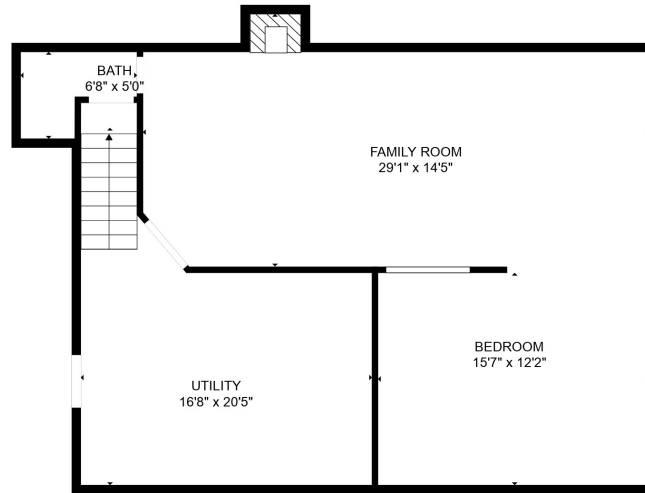

FLOOR 2

FLOOR 1

Total scanned area: 2462 sq. ft

Total scanned area: 2462 sq. ft

MEASUREMENTS ARE CALCULATED BY CUBICASA TECHNOLOGY. DEEMED HIGHLY RELIABLE BUT NOT GUARANTEED.

Total scanned area: 2462 sq. ft