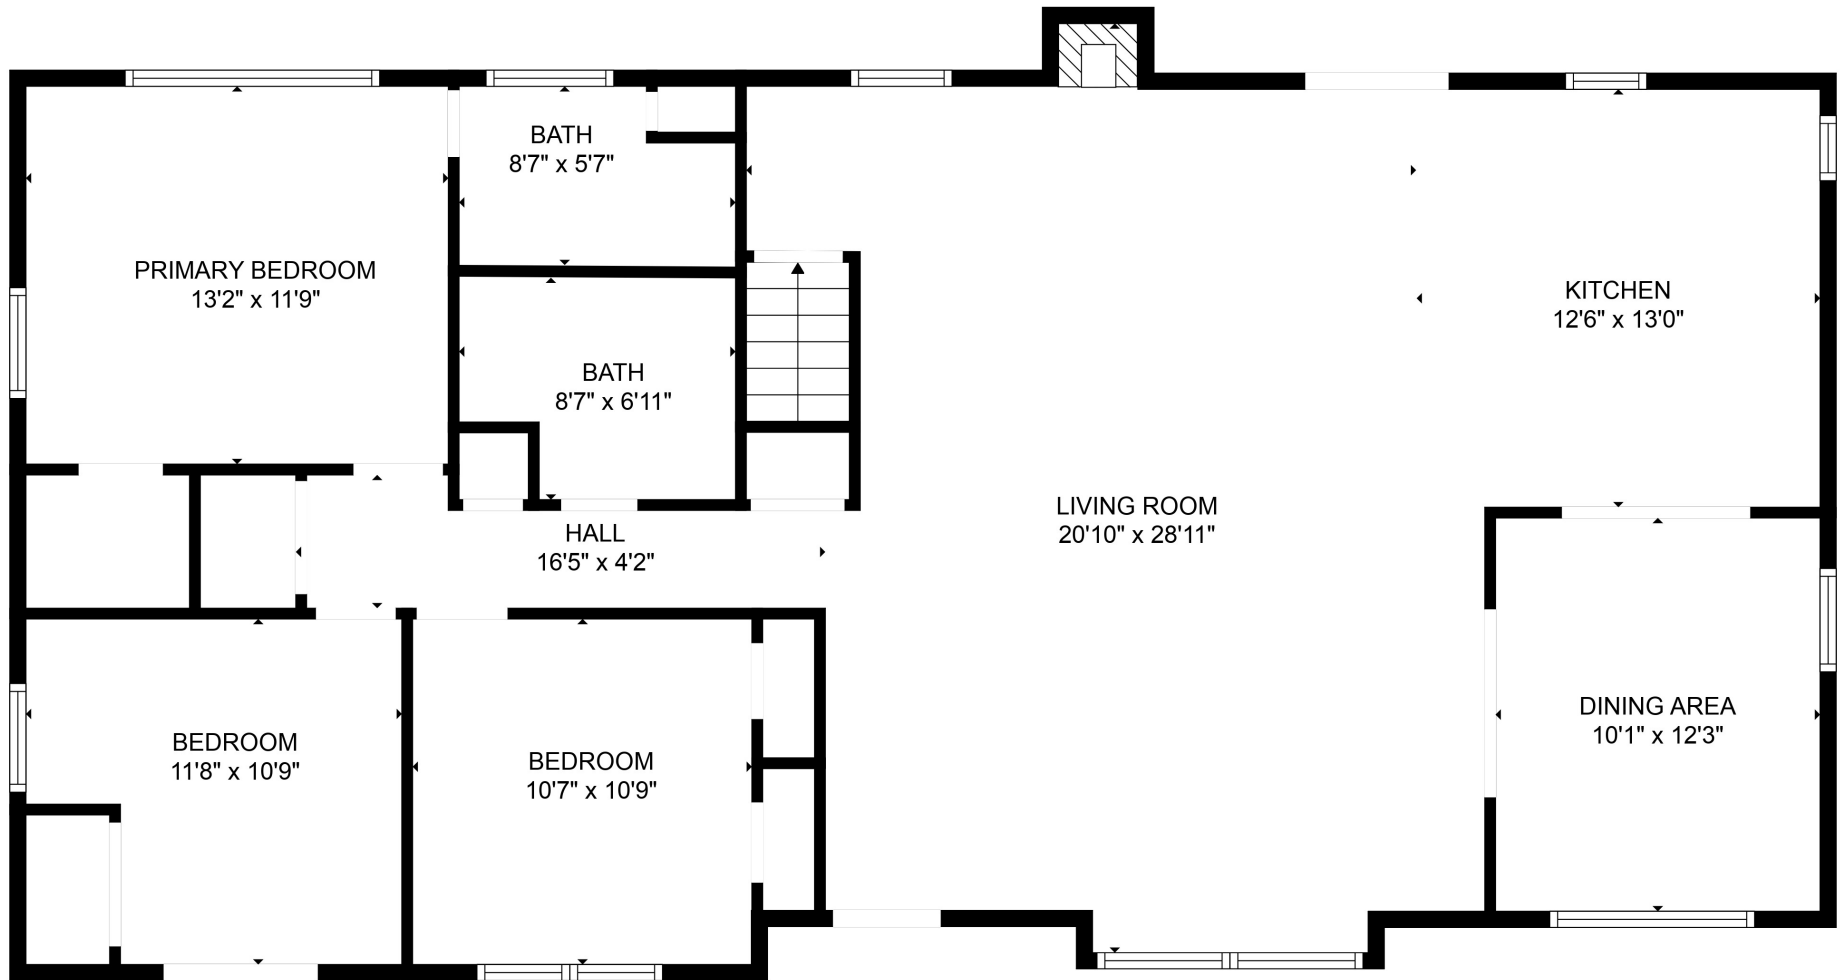

FLOOR 2

FLOOR 1

Total scanned area: 2462 sq. ft

Total scanned area: 2462 sq. ft

MEASUREMENTS ARE CALCULATED BY CUBICASA TECHNOLOGY. DEEMED HIGHLY RELIABLE BUT NOT GUARANTEED.

Total scanned area: 2462 sq. ft

MEASUREMENTS ARE CALCULATED BY CUBICASA TECHNOLOGY. DEEMED HIGHLY RELIABLE BUT NOT GUARANTEED.