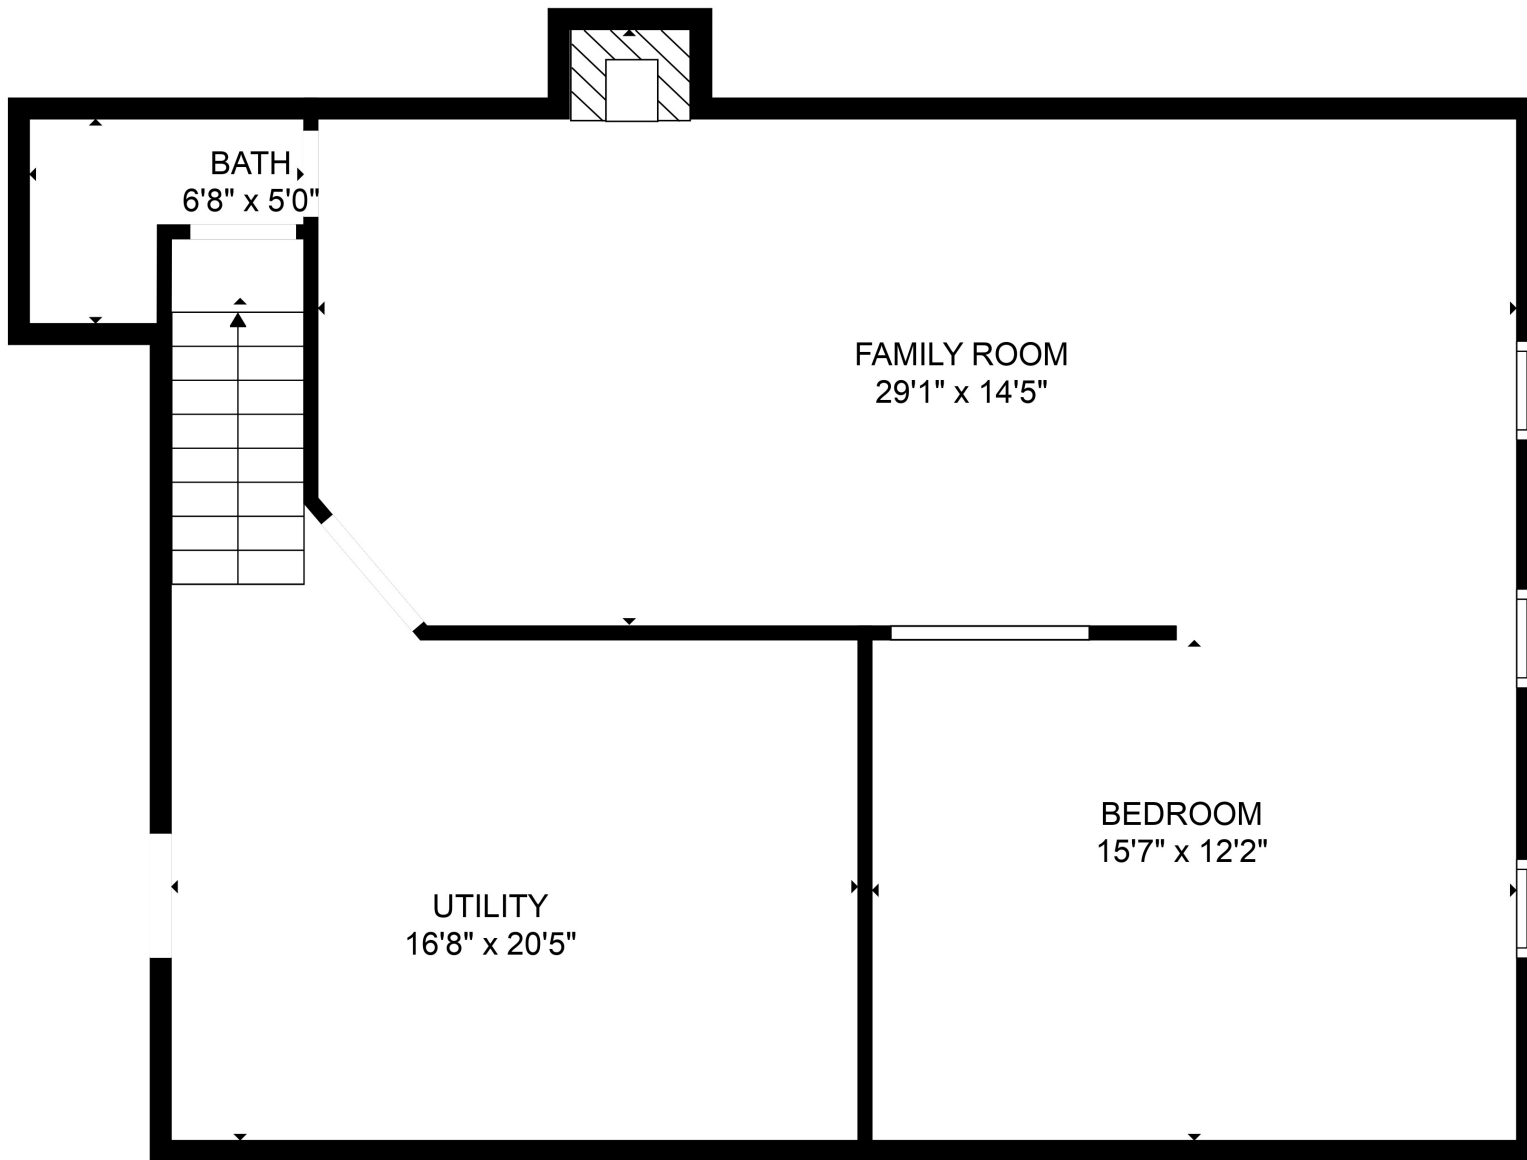

FLOOR 2

FLOOR 1

Total scanned area: 2462 sq. ft

Total scanned area: 2462 sq. ft

MEASUREMENTS ARE CALCULATED BY CUBICASA TECHNOLOGY. DEEMED HIGHLY RELIABLE BUT NOT GUARANTEED.

Total scanned area: 2462 sq. ft

MEASUREMENTS ARE CALCULATED BY CUBICASA TECHNOLOGY. DEEMED HIGHLY RELIABLE BUT NOT GUARANTEED.