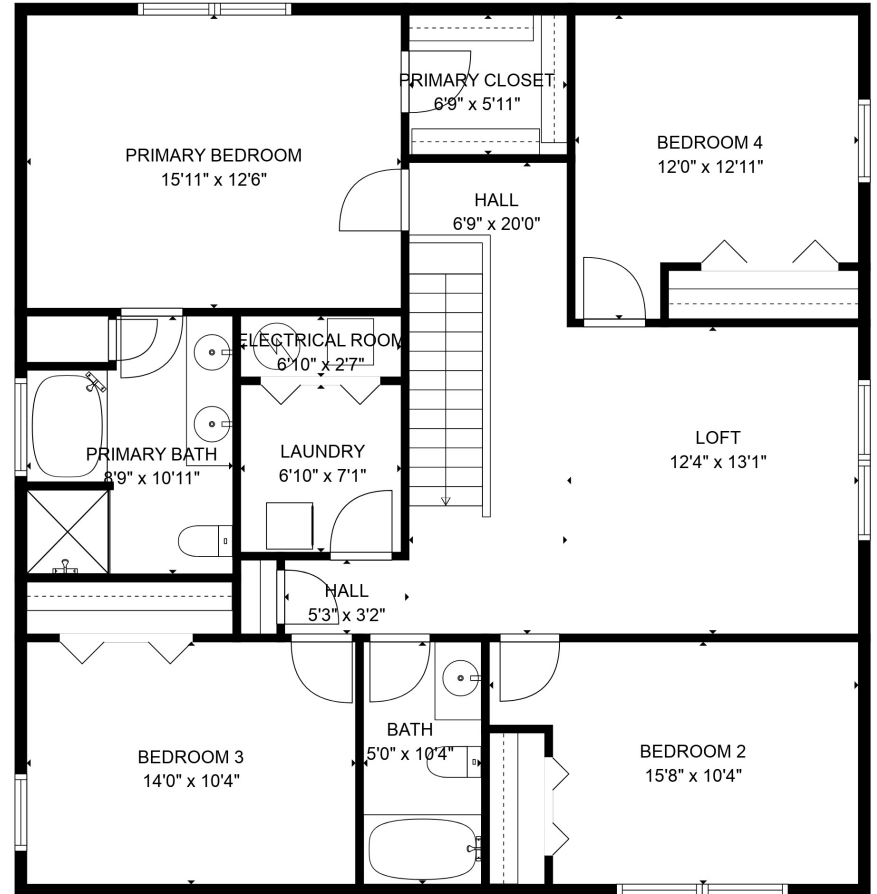

FLOOR 1

FLOOR 2

Total scanned area: 2889 sq. ft

MEASUREMENTS ARE CALCULATED BY CUBICASA TECHNOLOGY. DEEMED HIGHLY RELIABLE BUT NOT GUARANTEED.

Total scanned area: 2889 sq. ft

MEASUREMENTS ARE CALCULATED BY CUBICASA TECHNOLOGY. DEEMED HIGHLY RELIABLE BUT NOT GUARANTEED.

Total scanned area: 2889 sq. ft

MEASUREMENTS ARE CALCULATED BY CUBICASA TECHNOLOGY. DEEMED HIGHLY RELIABLE BUT NOT GUARANTEED.