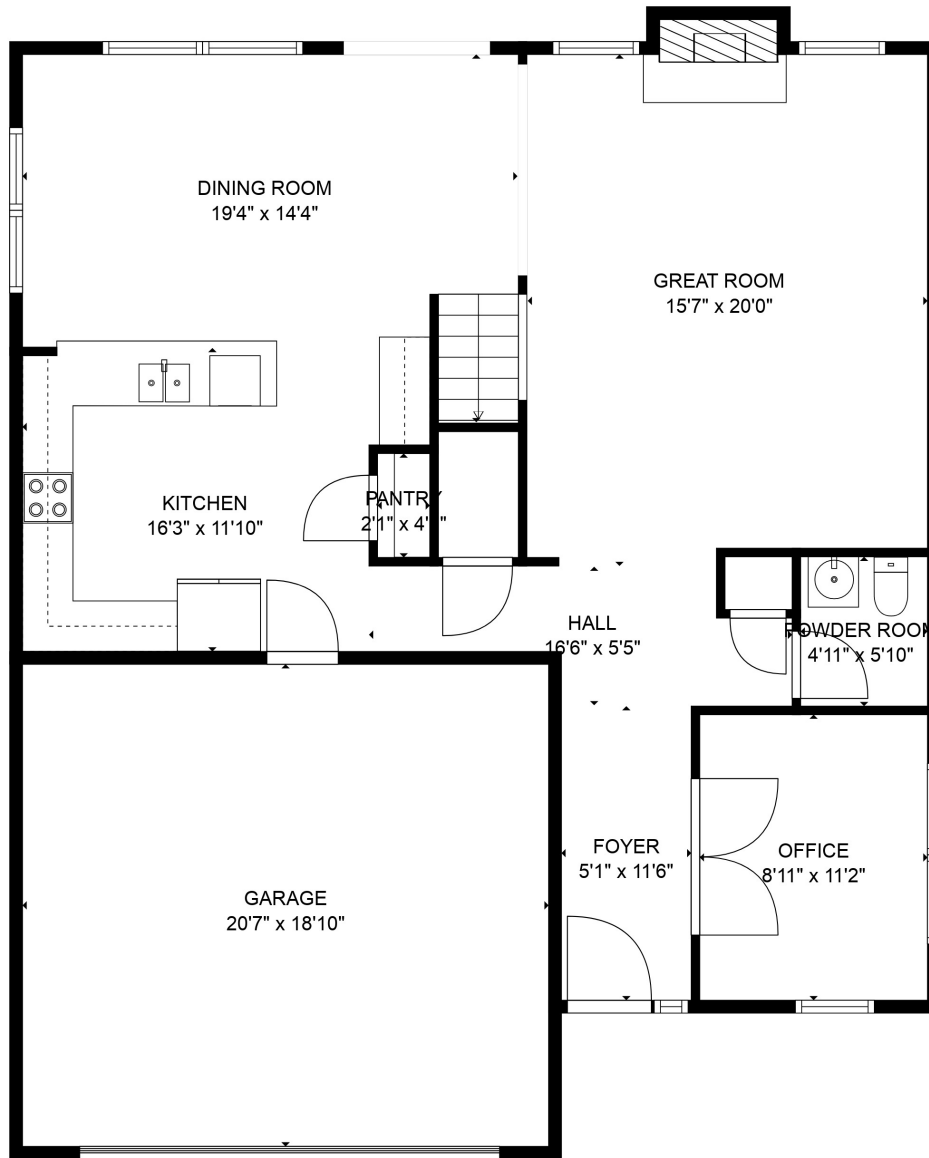

FLOOR 1

FLOOR 2

Total scanned area: 2889 sq. ft

MEASUREMENTS ARE CALCULATED BY CUBICASA TECHNOLOGY. DEEMED HIGHLY RELIABLE BUT NOT GUARANTEED.

Total scanned area: 2889 sq. ft

MEASUREMENTS ARE CALCULATED BY CUBICASA TECHNOLOGY. DEEMED HIGHLY RELIABLE BUT NOT GUARANTEED.

Total scanned area: 2889 sq. ft

MEASUREMENTS ARE CALCULATED BY CUBICASA TECHNOLOGY. DEEMED HIGHLY RELIABLE BUT NOT GUARANTEED.