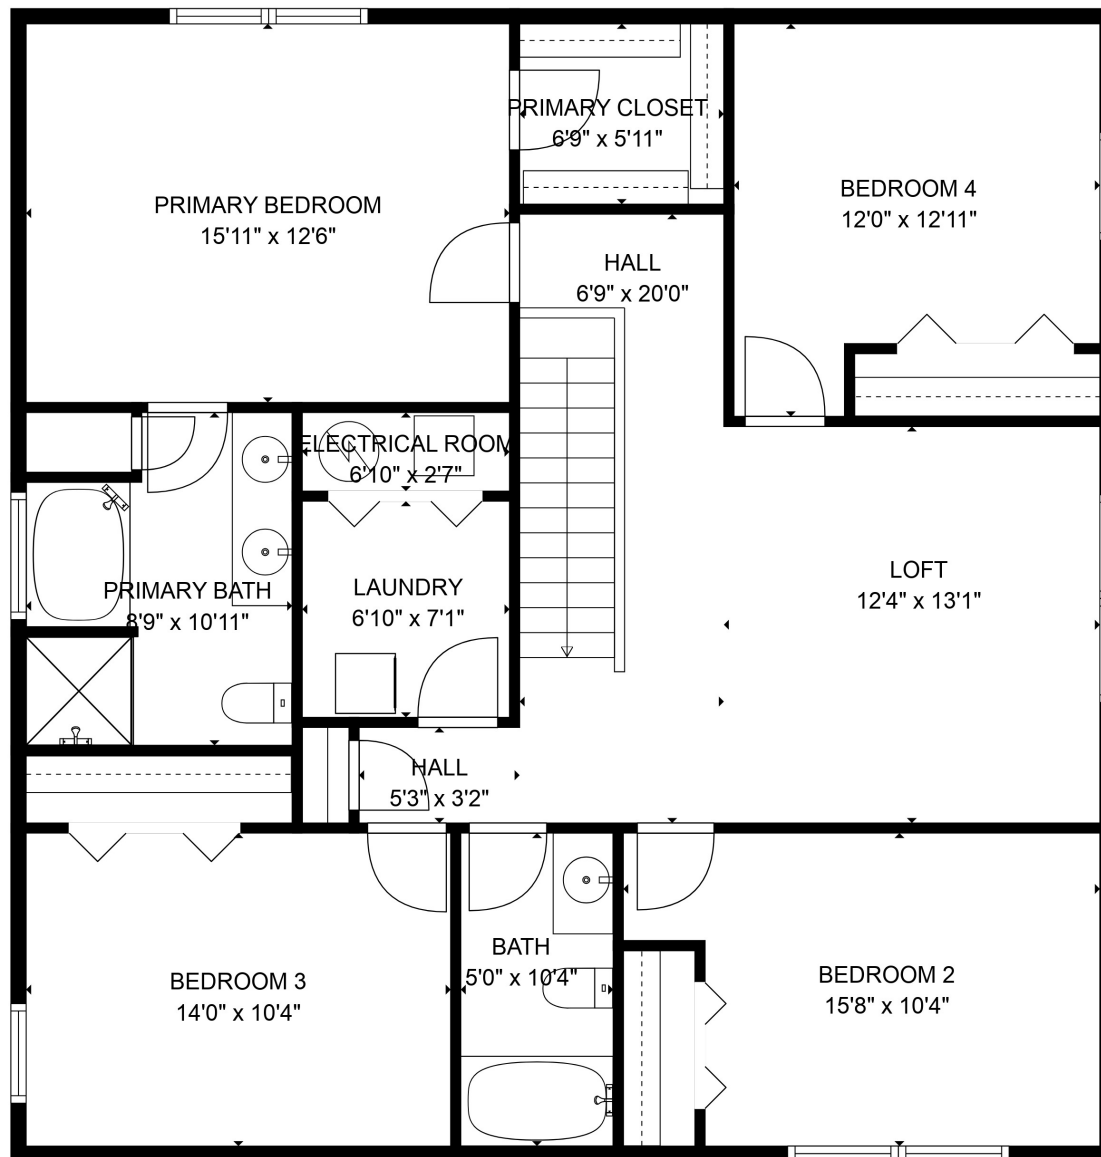

FLOOR 1

FLOOR 2

Total scanned area: 2889 sq. ft

MEASUREMENTS ARE CALCULATED BY CUBICASA TECHNOLOGY. DEEMED HIGHLY RELIABLE BUT NOT GUARANTEED.

Total scanned area: 2889 sq. ft

MEASUREMENTS ARE CALCULATED BY CUBICASA TECHNOLOGY. DEEMED HIGHLY RELIABLE BUT NOT GUARANTEED.

Total scanned area: 2889 sq. ft

MEASUREMENTS ARE CALCULATED BY CUBICASA TECHNOLOGY. DEEMED HIGHLY RELIABLE BUT NOT GUARANTEED.