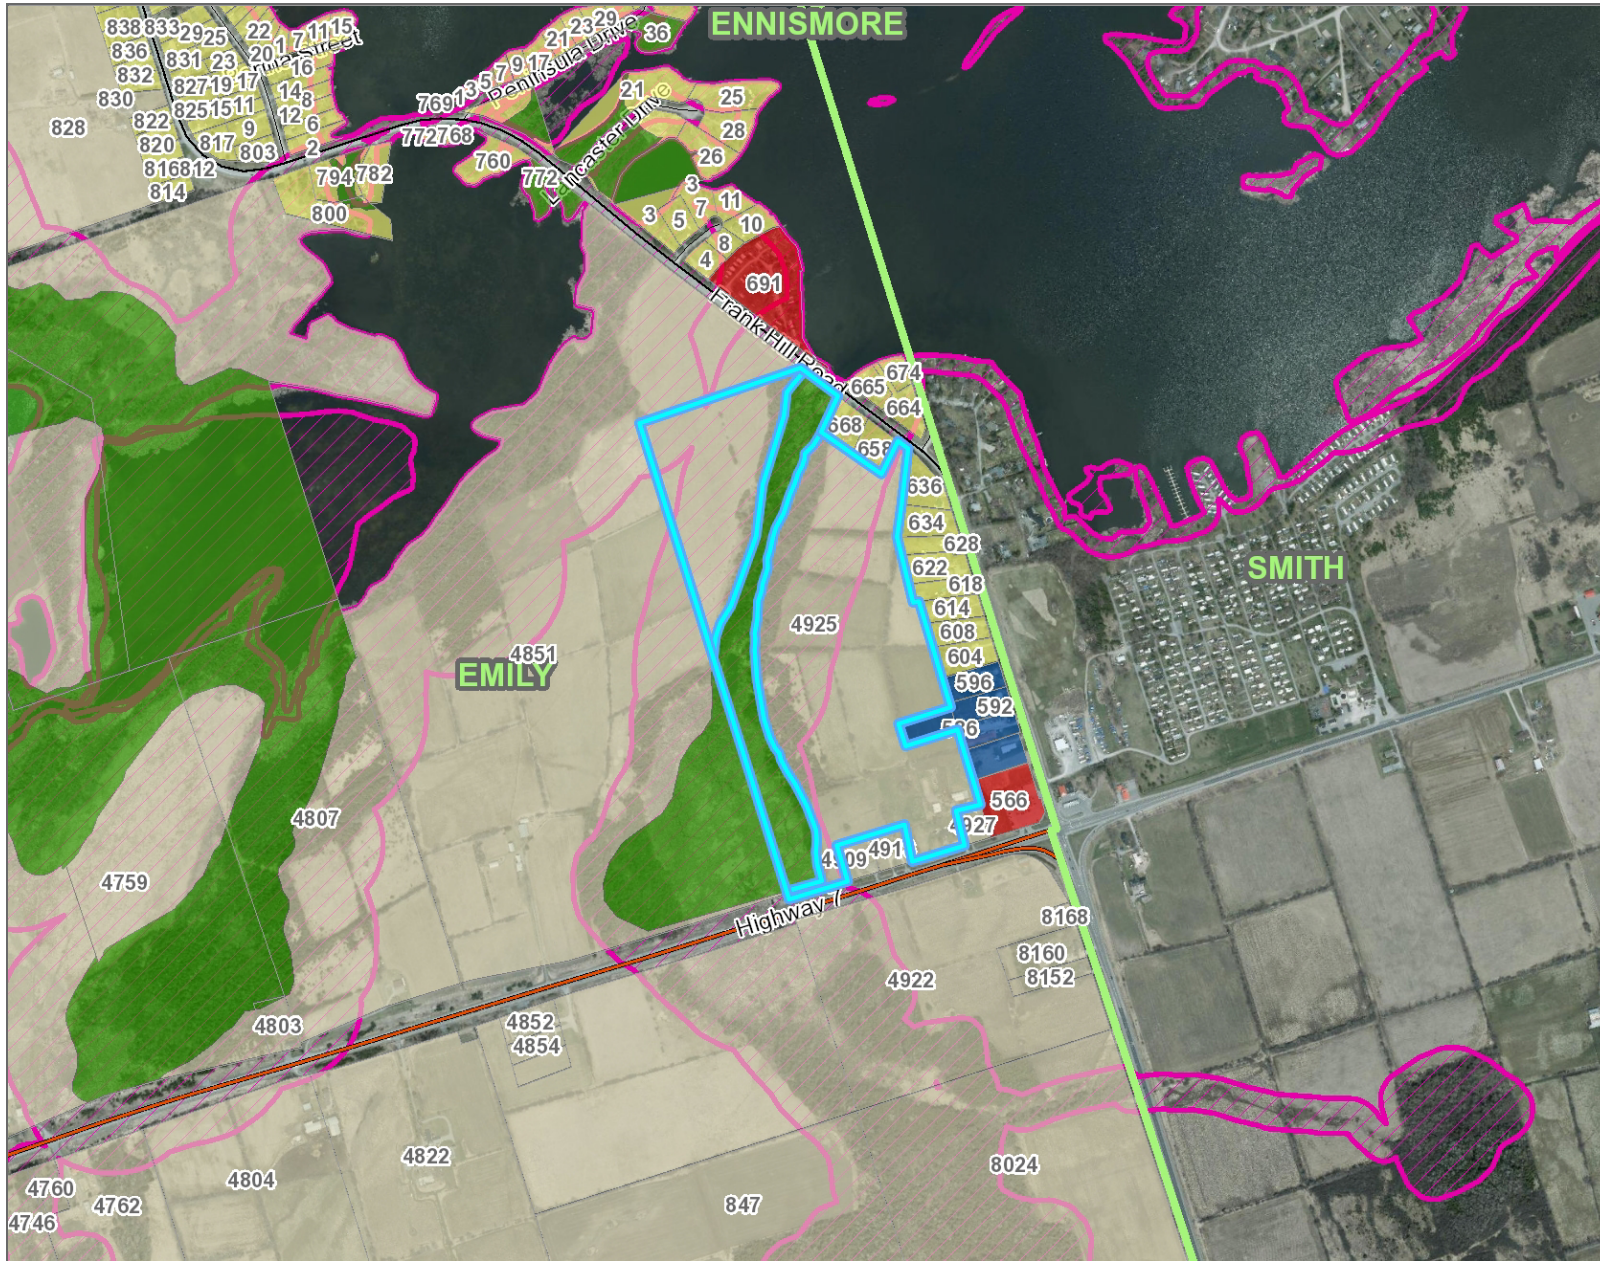

4925 HIGHWAY 7, Emily

Legend

- Roll Number
- ⊙ Populated Places
- ▭ Geographic Townships

Township of Emily Zoning ByL:

- Agricultural
- Residential
- Commercial
- Industrial
- Community Facility
- Environmental Protection

Township of Somerville Zoning:

- Agricultural
- Residential
- Commercial
- Industrial
- Community Facility
- Environmental Protection

Roads_2020

- <all other values>
- ; Resource / Recreation; Service
- Arterial
- Collector; Expressway / Highway; F
- Local/Residential

- ▨ KRCA Regulated Areas
- ▨ LSRCA Regulated Areas
- ▨ ORCA Regulated Areas

Notes

Notes

This map is a user generated static map output and is for reference only. All data, layers and text that appear on this map may or may not be accurate, current, or otherwise reliable.

THIS MAP MAY NOT BE USED FOR COMMERCIAL OR LEGAL PURPOSES