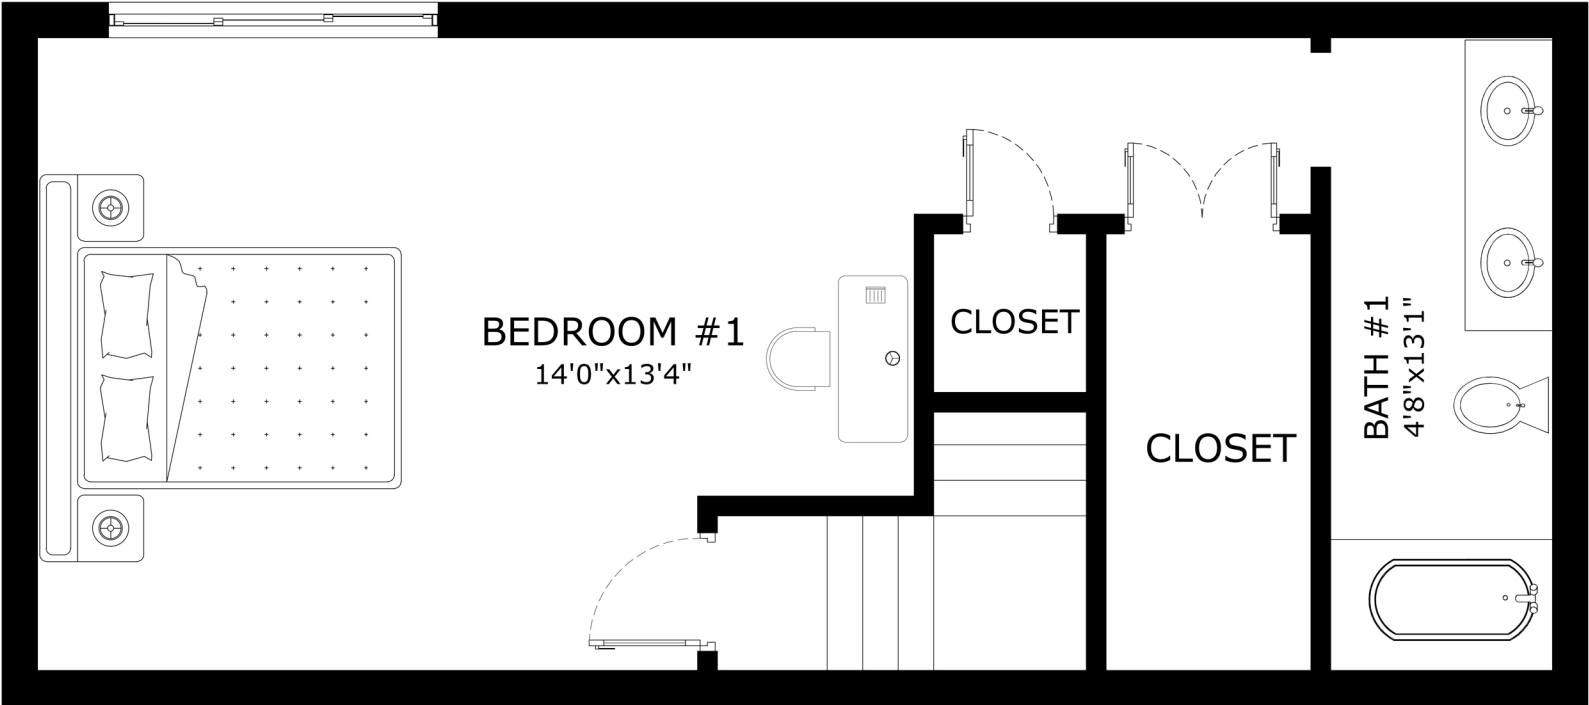

ADDRESS: 1658 Borden Street, San Mateo, California, 94403, United States.

SECOND FLOOR

'This floor plan is for illustration purposes only and is not intended to provide precise layout or measurements of the home. Potential buyers should investigate these issues to their own satisfaction.'