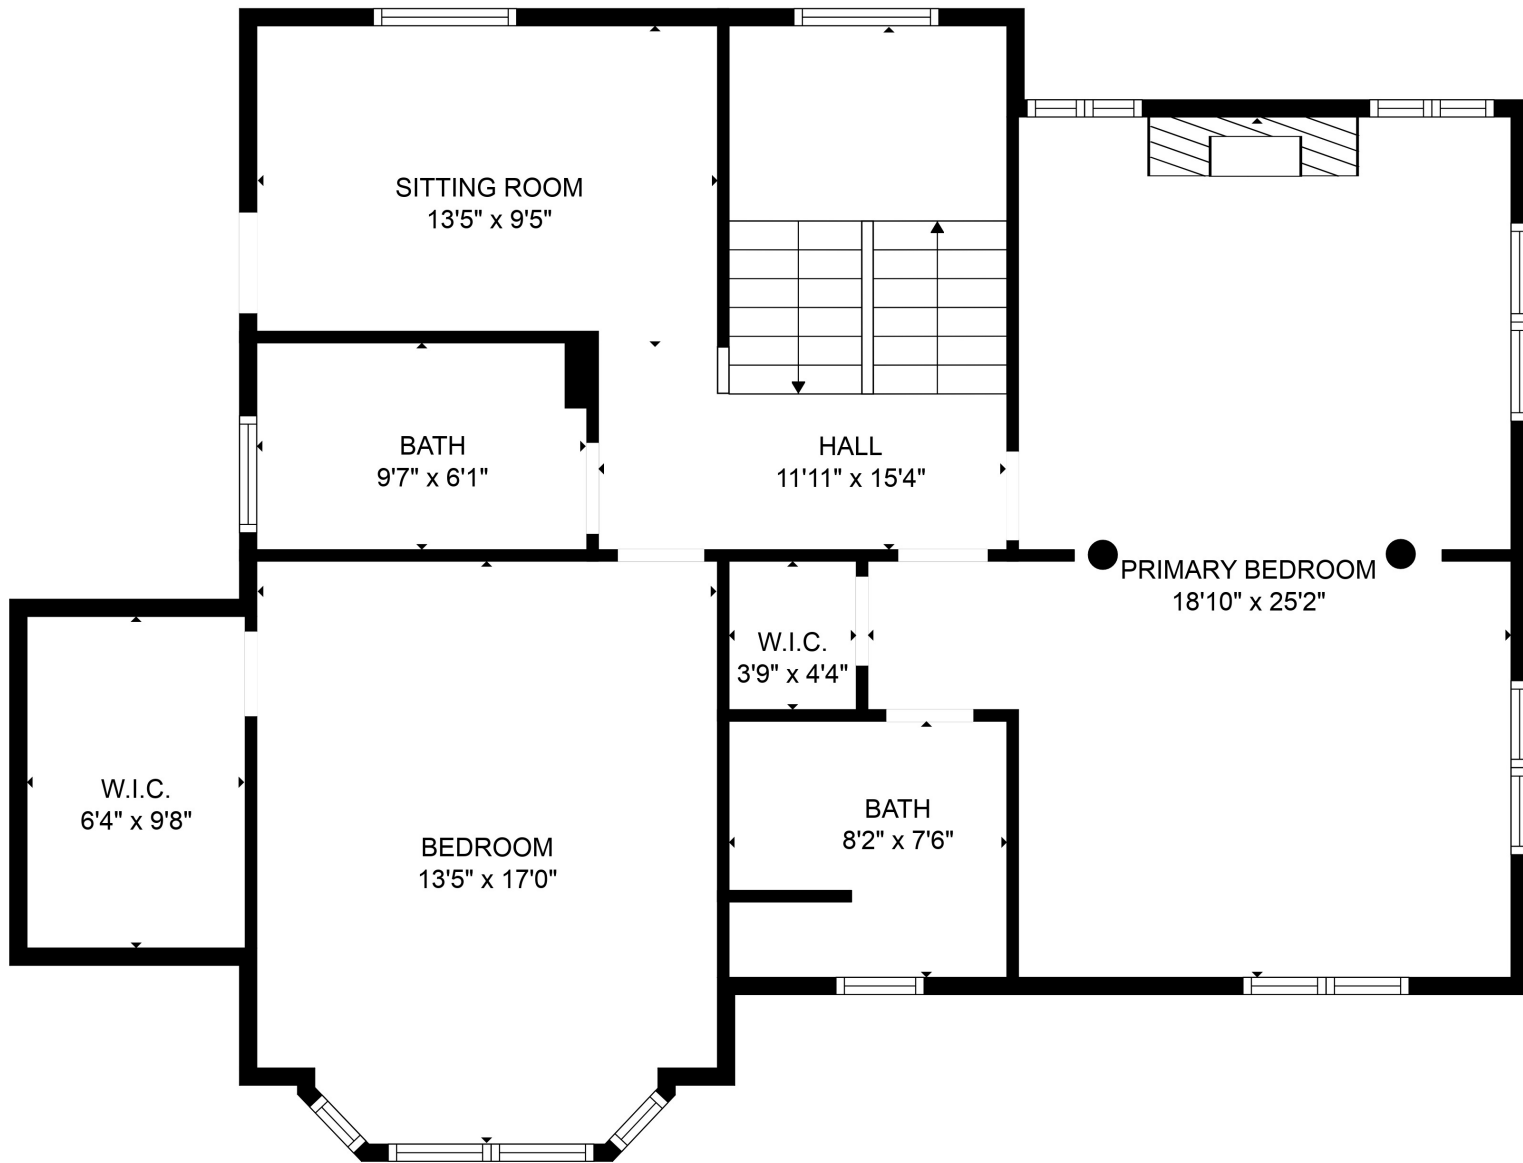

Total scanned area: 4433 sq. ft

MEASUREMENTS ARE CALCULATED BY CUBICASA TECHNOLOGY. DEEMED HIGHLY RELIABLE BUT NOT GUARANTEED.

Total scanned area: 4433 sq. ft

MEASUREMENTS ARE CALCULATED BY CUBICASA TECHNOLOGY. DEEMED HIGHLY RELIABLE BUT NOT GUARANTEED.