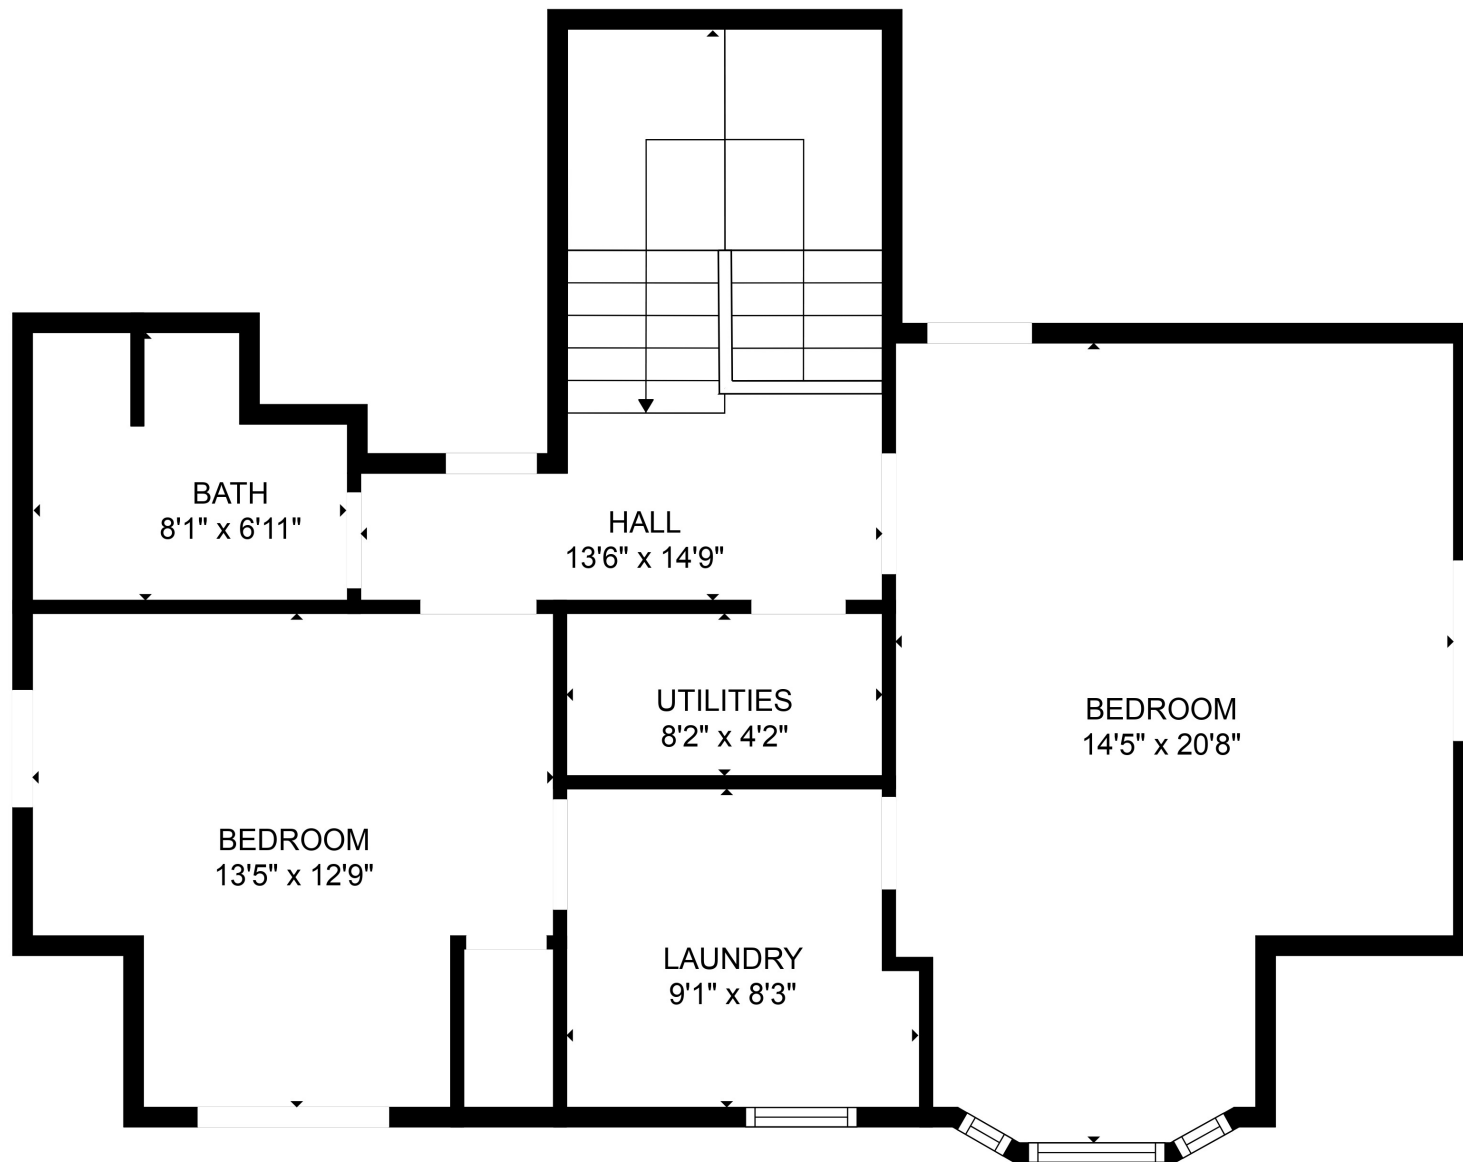

Total scanned area: 4433 sq. ft

MEASUREMENTS ARE CALCULATED BY CUBICASA TECHNOLOGY. DEEMED HIGHLY RELIABLE BUT NOT GUARANTEED.

Total scanned area: 4433 sq. ft

MEASUREMENTS ARE CALCULATED BY CUBICASA TECHNOLOGY. DEEMED HIGHLY RELIABLE BUT NOT GUARANTEED.