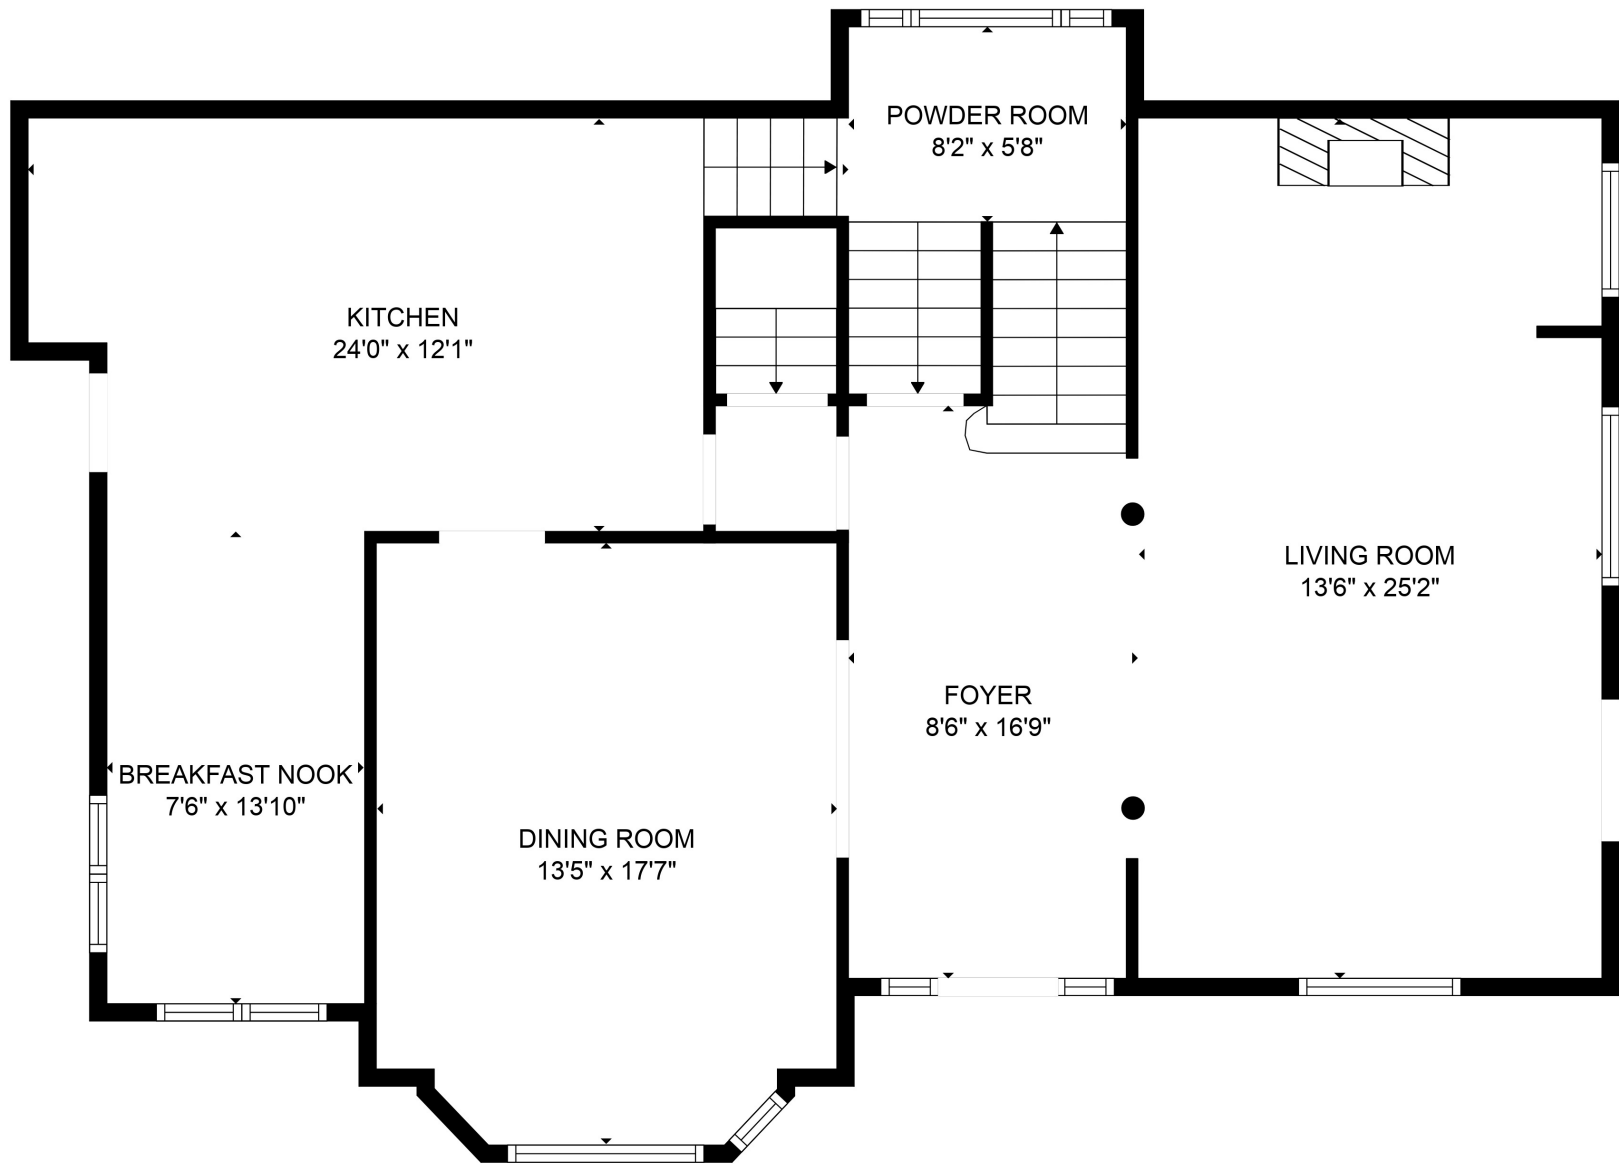

Total scanned area: 4433 sq. ft

MEASUREMENTS ARE CALCULATED BY CUBICASA TECHNOLOGY. DEEMED HIGHLY RELIABLE BUT NOT GUARANTEED.

Total scanned area: 4433 sq. ft

MEASUREMENTS ARE CALCULATED BY CUBICASA TECHNOLOGY. DEEMED HIGHLY RELIABLE BUT NOT GUARANTEED.