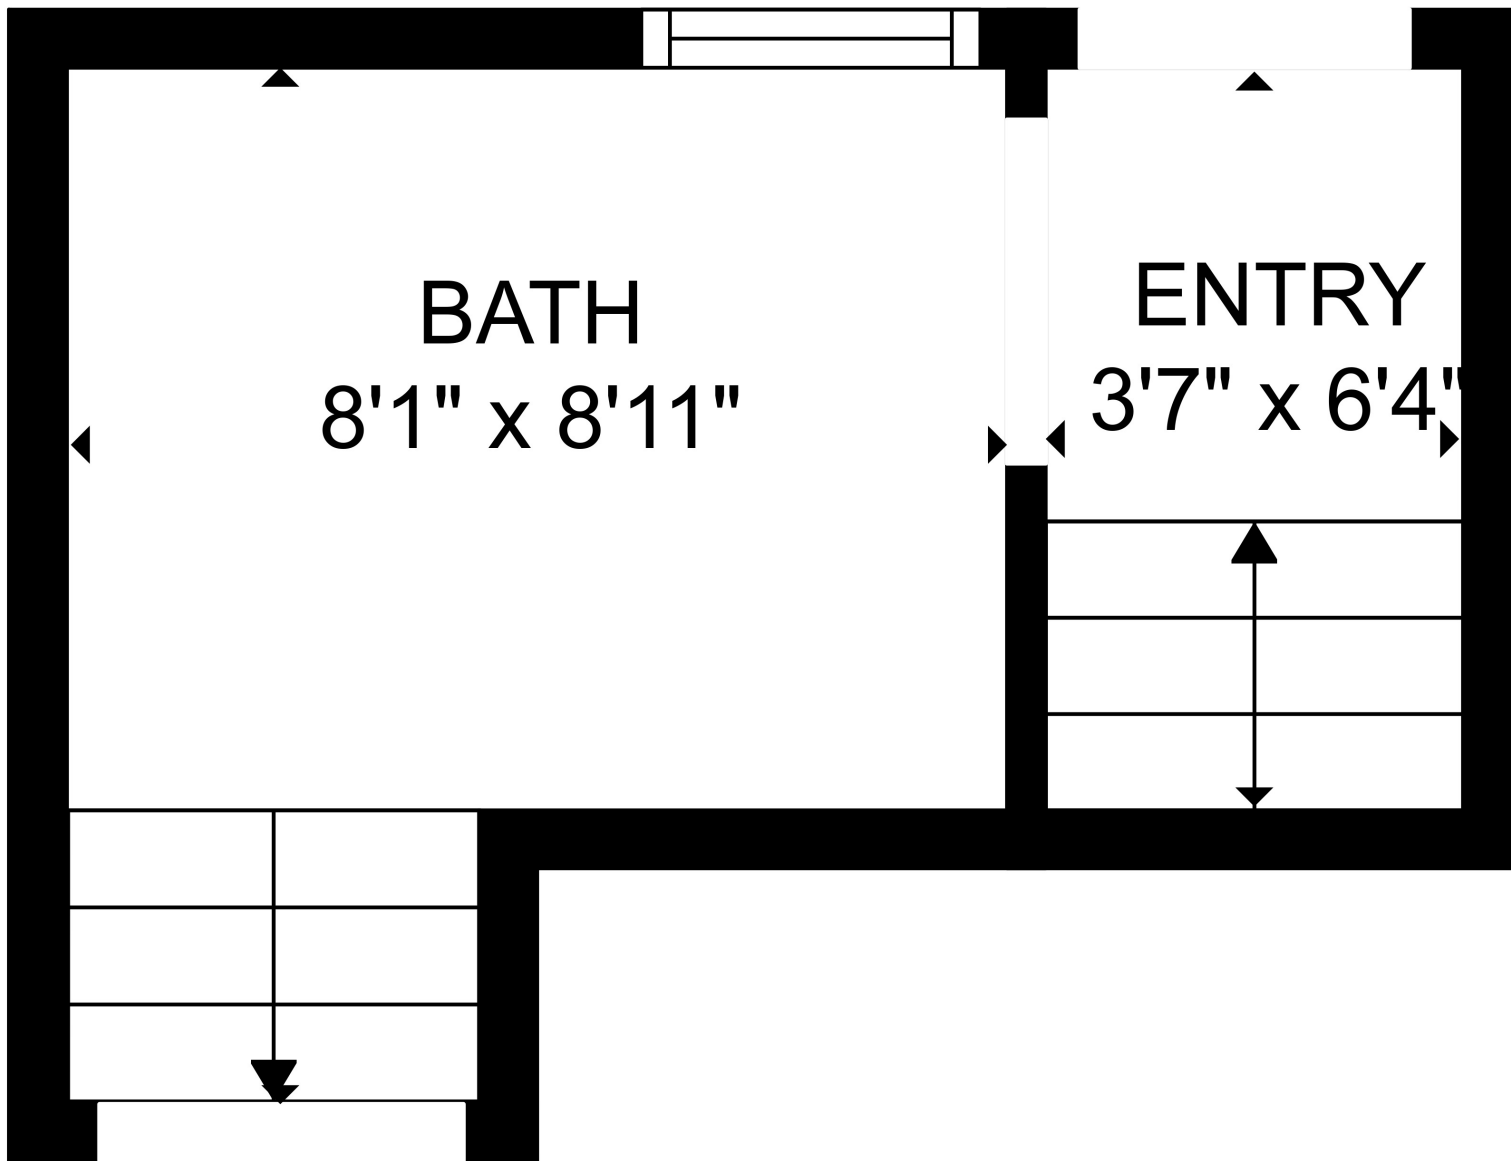

Total scanned area: 4433 sq. ft

MEASUREMENTS ARE CALCULATED BY CUBICASA TECHNOLOGY. DEEMED HIGHLY RELIABLE BUT NOT GUARANTEED.

Total scanned area: 4433 sq. ft

MEASUREMENTS ARE CALCULATED BY CUBICASA TECHNOLOGY. DEEMED HIGHLY RELIABLE BUT NOT GUARANTEED.