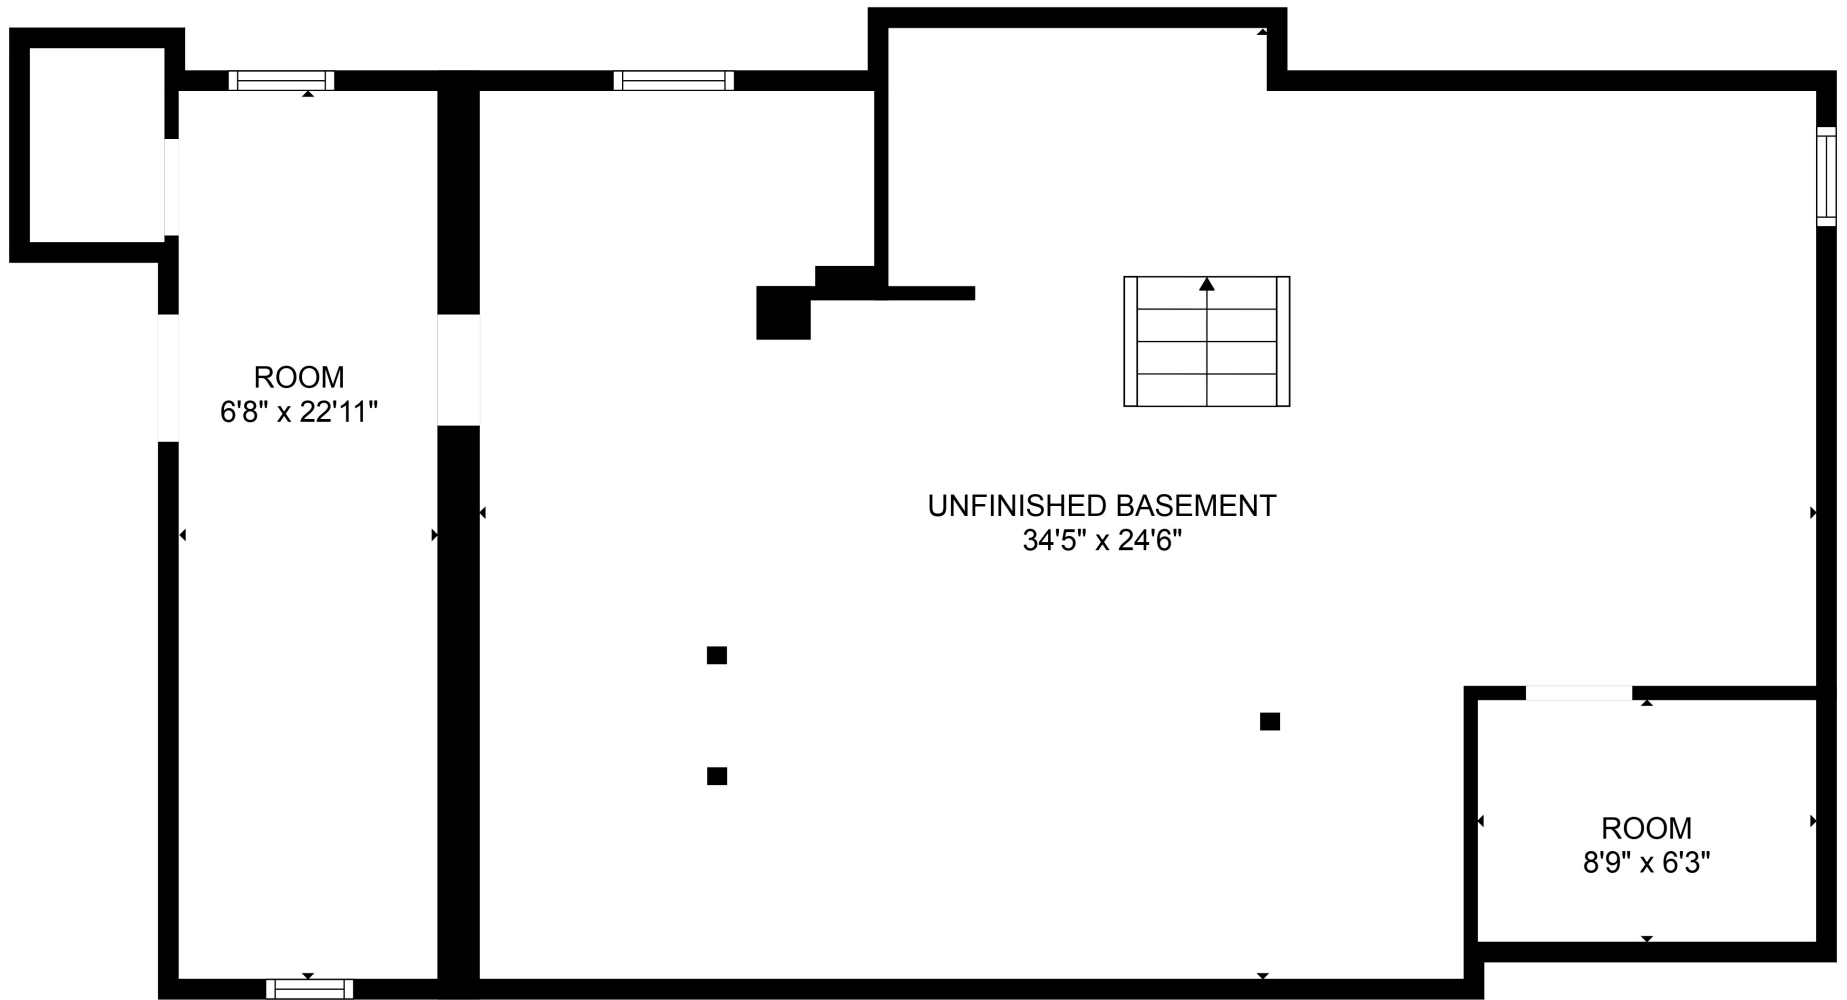

Total scanned area: 4433 sq. ft

MEASUREMENTS ARE CALCULATED BY CUBICASA TECHNOLOGY. DEEMED HIGHLY RELIABLE BUT NOT GUARANTEED.

Total scanned area: 4433 sq. ft

MEASUREMENTS ARE CALCULATED BY CUBICASA TECHNOLOGY. DEEMED HIGHLY RELIABLE BUT NOT GUARANTEED.