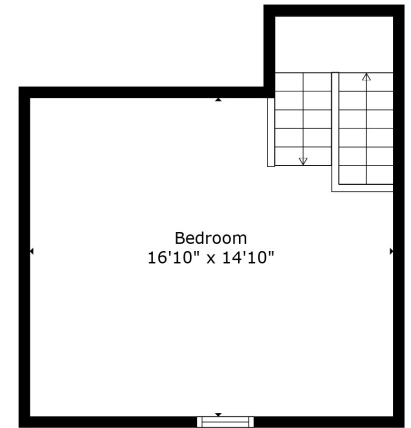

Floor 1

Floor 2

Floor 3

Floor 4

**TOTAL: 1387 sq. ft**

Below Ground: 0 sq. ft, FLOOR 2: 599 sq. ft, FLOOR 3: 631 sq. ft, FLOOR 4: 157 sq. ft  
EXCLUDED AREAS: BASEMENT: 597 sq. ft, FIREPLACE: 5 sq. ft, LOW CEILING: 113 sq. ft

Measurements Are Calculated By Cubicasa Technology. Deemed Highly Reliable But Not Guaranteed.

Bedroom  
16'10" x 14'10"

**TOTAL: 1387 sq. ft**

Below Ground: 0 sq. ft, FLOOR 2: 599 sq. ft, FLOOR 3: 631 sq. ft, FLOOR 4: 157 sq. ft  
EXCLUDED AREAS: BASEMENT: 597 sq. ft, FIREPLACE: 5 sq. ft, LOW CEILING: 113 sq. ft

Measurements Are Calculated By Cubicasa Technology. Deemed Highly Reliable But Not Guaranteed.

**TOTAL: 1387 sq. ft**

Below Ground: 0 sq. ft, FLOOR 2: 599 sq. ft, FLOOR 3: 631 sq. ft, FLOOR 4: 157 sq. ft  
 EXCLUDED AREAS: BASEMENT: 597 sq. ft, FIREPLACE: 5 sq. ft, LOW CEILING: 113 sq. ft