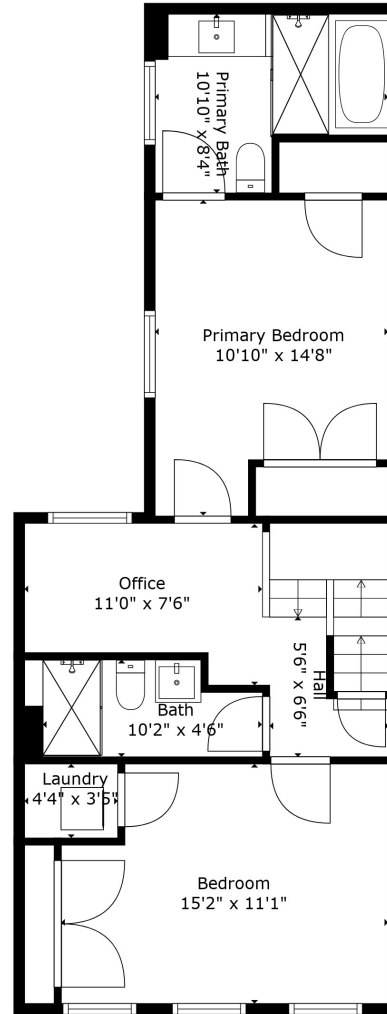

Floor 1

Floor 2

Floor 3

Floor 4

**TOTAL: 1387 sq. ft**

Below Ground: 0 sq. ft, FLOOR 2: 599 sq. ft, FLOOR 3: 631 sq. ft, FLOOR 4: 157 sq. ft  
EXCLUDED AREAS: BASEMENT: 597 sq. ft, FIREPLACE: 5 sq. ft, LOW CEILING: 113 sq. ft

Measurements Are Calculated By Cubicasa Technology. Deemed Highly Reliable But Not Guaranteed.

Bedroom  
16'10" x 14'10"

**TOTAL: 1387 sq. ft**

Below Ground: 0 sq. ft, FLOOR 2: 599 sq. ft, FLOOR 3: 631 sq. ft, FLOOR 4: 157 sq. ft  
EXCLUDED AREAS: BASEMENT: 597 sq. ft, FIREPLACE: 5 sq. ft, LOW CEILING: 113 sq. ft

Measurements Are Calculated By Cubicasa Technology. Deemed Highly Reliable But Not Guaranteed.

**TOTAL: 1387 sq. ft**

Below Ground: 0 sq. ft, FLOOR 2: 599 sq. ft, FLOOR 3: 631 sq. ft, FLOOR 4: 157 sq. ft  
 EXCLUDED AREAS: BASEMENT: 597 sq. ft, FIREPLACE: 5 sq. ft, LOW CEILING: 113 sq. ft