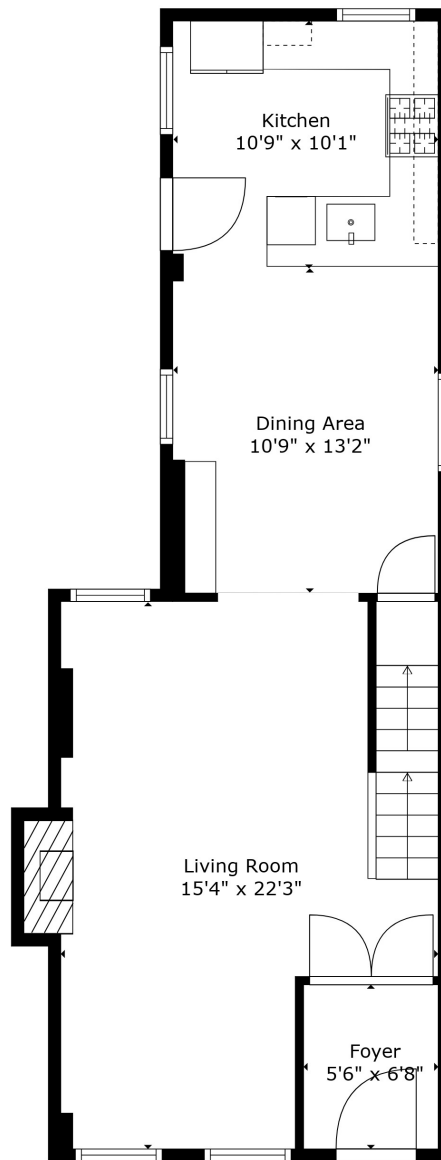

Floor 1

Floor 2

Floor 3

Floor 4

**TOTAL: 1387 sq. ft**

Below Ground: 0 sq. ft, FLOOR 2: 599 sq. ft, FLOOR 3: 631 sq. ft, FLOOR 4: 157 sq. ft  
EXCLUDED AREAS: BASEMENT: 597 sq. ft, FIREPLACE: 5 sq. ft, LOW CEILING: 113 sq. ft

Measurements Are Calculated By Cubicasa Technology. Deemed Highly Reliable But Not Guaranteed.

Bedroom  
16'10" x 14'10"

**TOTAL: 1387 sq. ft**

Below Ground: 0 sq. ft, FLOOR 2: 599 sq. ft, FLOOR 3: 631 sq. ft, FLOOR 4: 157 sq. ft  
EXCLUDED AREAS: BASEMENT: 597 sq. ft, FIREPLACE: 5 sq. ft, LOW CEILING: 113 sq. ft

Measurements Are Calculated By Cubicasa Technology. Deemed Highly Reliable But Not Guaranteed.

**TOTAL: 1387 sq. ft**

Below Ground: 0 sq. ft, FLOOR 2: 599 sq. ft, FLOOR 3: 631 sq. ft, FLOOR 4: 157 sq. ft  
 EXCLUDED AREAS: BASEMENT: 597 sq. ft, FIREPLACE: 5 sq. ft, LOW CEILING: 113 sq. ft