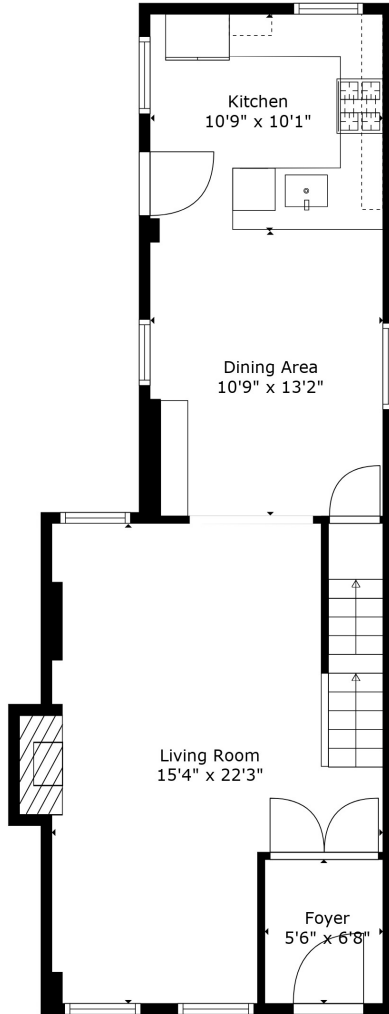

Floor 1

Floor 2

Floor 3

Floor 4

**TOTAL: 1387 sq. ft**

Below Ground: 0 sq. ft, FLOOR 2: 599 sq. ft, FLOOR 3: 631 sq. ft, FLOOR 4: 157 sq. ft  
EXCLUDED AREAS: BASEMENT: 597 sq. ft, FIREPLACE: 5 sq. ft, LOW CEILING: 113 sq. ft

Measurements Are Calculated By Cubicasa Technology. Deemed Highly Reliable But Not Guaranteed.

Bedroom  
16'10" x 14'10"

**TOTAL: 1387 sq. ft**

Below Ground: 0 sq. ft, FLOOR 2: 599 sq. ft, FLOOR 3: 631 sq. ft, FLOOR 4: 157 sq. ft  
EXCLUDED AREAS: BASEMENT: 597 sq. ft, FIREPLACE: 5 sq. ft, LOW CEILING: 113 sq. ft

Measurements Are Calculated By Cubicasa Technology. Deemed Highly Reliable But Not Guaranteed.

**TOTAL: 1387 sq. ft**

Below Ground: 0 sq. ft, FLOOR 2: 599 sq. ft, FLOOR 3: 631 sq. ft, FLOOR 4: 157 sq. ft  
 EXCLUDED AREAS: BASEMENT: 597 sq. ft, FIREPLACE: 5 sq. ft, LOW CEILING: 113 sq. ft