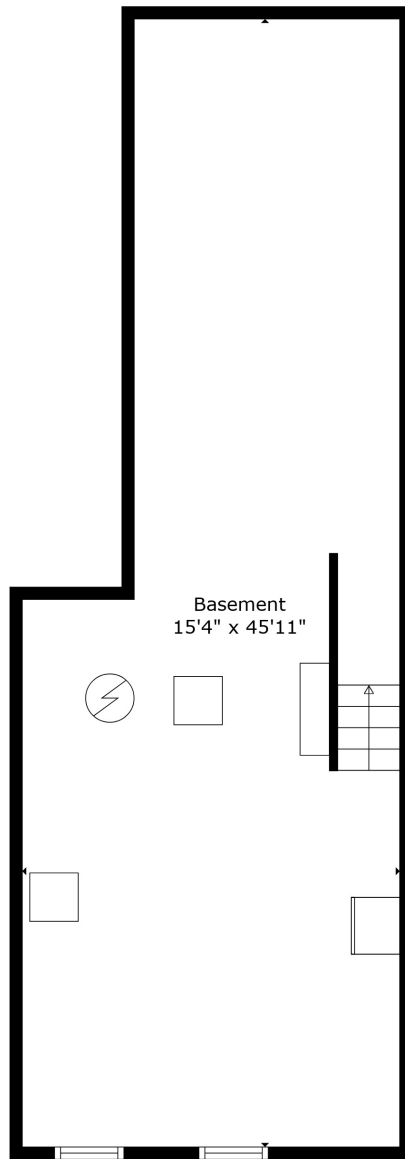

TOTAL: 1387 sq. ft

Below Ground: 0 sq. ft, FLOOR 2: 599 sq. ft, FLOOR 3: 631 sq. ft, FLOOR 4: 157 sq. ft
EXCLUDED AREAS: BASEMENT: 597 sq. ft, FIREPLACE: 5 sq. ft, LOW CEILING: 113 sq. ft

Measurements Are Calculated By Cubicasa Technology. Deemed Highly Reliable But Not Guaranteed.