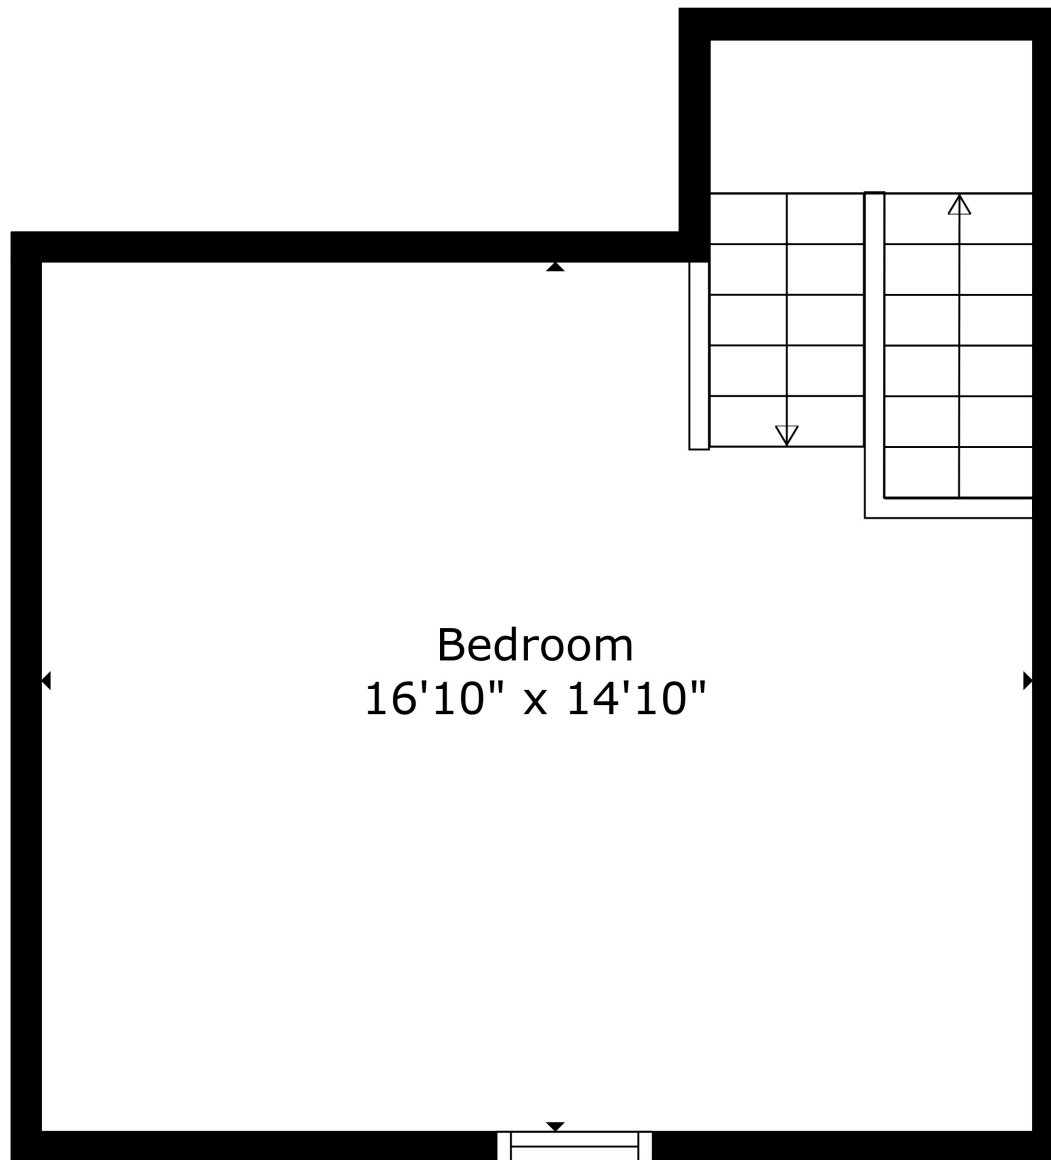

Floor 1

Floor 2

Floor 3

Floor 4

**TOTAL: 1387 sq. ft**

Below Ground: 0 sq. ft, FLOOR 2: 599 sq. ft, FLOOR 3: 631 sq. ft, FLOOR 4: 157 sq. ft  
EXCLUDED AREAS: BASEMENT: 597 sq. ft, FIREPLACE: 5 sq. ft, LOW CEILING: 113 sq. ft

Measurements Are Calculated By Cubicasa Technology. Deemed Highly Reliable But Not Guaranteed.

Bedroom  
16'10" x 14'10"

**TOTAL: 1387 sq. ft**

Below Ground: 0 sq. ft, FLOOR 2: 599 sq. ft, FLOOR 3: 631 sq. ft, FLOOR 4: 157 sq. ft  
EXCLUDED AREAS: BASEMENT: 597 sq. ft, FIREPLACE: 5 sq. ft, LOW CEILING: 113 sq. ft

Measurements Are Calculated By Cubicasa Technology. Deemed Highly Reliable But Not Guaranteed.

**TOTAL: 1387 sq. ft**

Below Ground: 0 sq. ft, FLOOR 2: 599 sq. ft, FLOOR 3: 631 sq. ft, FLOOR 4: 157 sq. ft  
 EXCLUDED AREAS: BASEMENT: 597 sq. ft, FIREPLACE: 5 sq. ft, LOW CEILING: 113 sq. ft