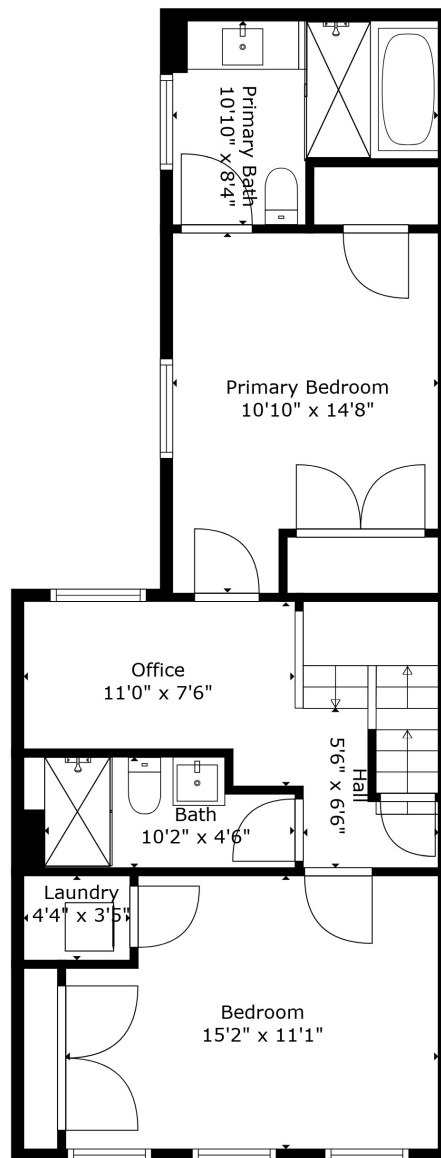

Floor 1

Floor 2

Floor 3

Floor 4

**TOTAL: 1387 sq. ft**

Below Ground: 0 sq. ft, FLOOR 2: 599 sq. ft, FLOOR 3: 631 sq. ft, FLOOR 4: 157 sq. ft  
EXCLUDED AREAS: BASEMENT: 597 sq. ft, FIREPLACE: 5 sq. ft, LOW CEILING: 113 sq. ft

Measurements Are Calculated By Cubicasa Technology. Deemed Highly Reliable But Not Guaranteed.

Bedroom  
16'10" x 14'10"

**TOTAL: 1387 sq. ft**

Below Ground: 0 sq. ft, FLOOR 2: 599 sq. ft, FLOOR 3: 631 sq. ft, FLOOR 4: 157 sq. ft  
EXCLUDED AREAS: BASEMENT: 597 sq. ft, FIREPLACE: 5 sq. ft, LOW CEILING: 113 sq. ft

Measurements Are Calculated By Cubicasa Technology. Deemed Highly Reliable But Not Guaranteed.

**TOTAL: 1387 sq. ft**

Below Ground: 0 sq. ft, FLOOR 2: 599 sq. ft, FLOOR 3: 631 sq. ft, FLOOR 4: 157 sq. ft  
 EXCLUDED AREAS: BASEMENT: 597 sq. ft, FIREPLACE: 5 sq. ft, LOW CEILING: 113 sq. ft