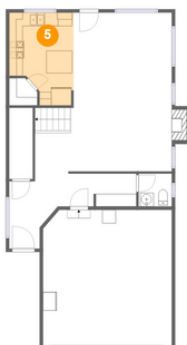

2 Floor 1 - Garage

Dimensions: 19'0" x 20'0"
Area: 376 sq. ft
Counted as living area: No

Heated: No
Finished: No
Enclosed: Yes
Contiguous: Yes
Permitted: Yes
Wet space: No
Addition: No
Conversion: No

7274 85th Drive Northeast, Marysville, Snohomish
County, Washington, United States, 98270

3 Floor 1 - Dining Room

Dimensions: 14'6" x 14'0"
Area: 203 sq. ft
Counted as living area: Yes

Heated: Yes
Finished: Yes
Enclosed: Yes
Contiguous: Yes
Permitted: Yes
Wet space: No
Addition: No
Conversion: No

4 Floor 1 - Entry

Dimensions: 7'2" x 11'4"
Area: 63 sq. ft
Counted as living area: Yes

Heated: Yes
Finished: Yes
Enclosed: Yes
Contiguous: Yes
Permitted: Yes
Wet space: No
Addition: No
Conversion: No

5 Floor 1 - Kitchen

Dimensions: 9'6" x 13'8"
Area: 112 sq. ft
Counted as living area: Yes

Heated: Yes
Finished: Yes
Enclosed: Yes
Contiguous: Yes
Permitted: Yes
Wet space: No
Addition: No
Conversion: No

7274 85th Drive Northeast, Marysville, Snohomish
County, Washington, United States, 98270