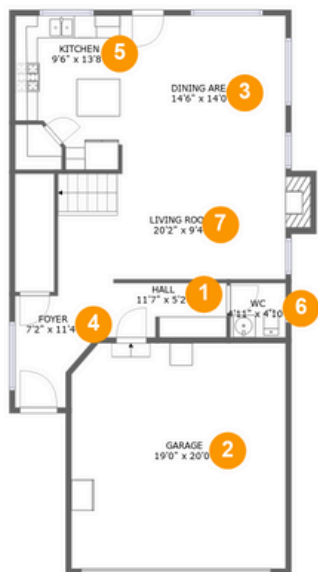

 2,350
Total sqft

7274 85th Drive Northeast, Marysville, Snohomish
 County, Washington, United States, 98270

Room dimensions

Floor 1

Total sqft: 1189 Living area: 774

#		Dimensions	sqft	Counted as living area
1	Hall	11'7" x 5'2"	56 sq. ft	Yes
2	Garage	19'0" x 20'0"	376 sq. ft	No
3	Dining Room	14'6" x 14'0"	203 sq. ft	Yes
4	Entry	7'2" x 11'4"	63 sq. ft	Yes
5	Kitchen	9'6" x 13'8"	112 sq. ft	Yes
6	Bath	4'11" x 4'10"	24 sq. ft	Yes
7	Living Room	20'2" x 9'4"	199 sq. ft	Yes

3 Floor 1 - Dining Room

Dimensions: 14'6" x 14'0"
Area: 203 sq. ft
Counted as living area: Yes

Heated: Yes
Finished: Yes
Enclosed: Yes
Contiguous: Yes
Permitted: Yes
Wet space: No
Addition: No
Conversion: No

12 Floor 2 - Bedroom

Dimensions: 13'0" x 15'1"
Area: 166 sq. ft
Counted as living area: Yes

Heated: Yes
Finished: Yes
Enclosed: Yes
Contiguous: Yes
Permitted: Yes
Wet space: No
Addition: No
Conversion: No

Dimensions: 13'7" x 18'11"
Area: 286 sq. ft
Counted as living area: Yes

Heated: Yes
Finished: Yes
Enclosed: Yes
Contiguous: Yes
Permitted: Yes
Wet space: No
Addition: No
Conversion: No