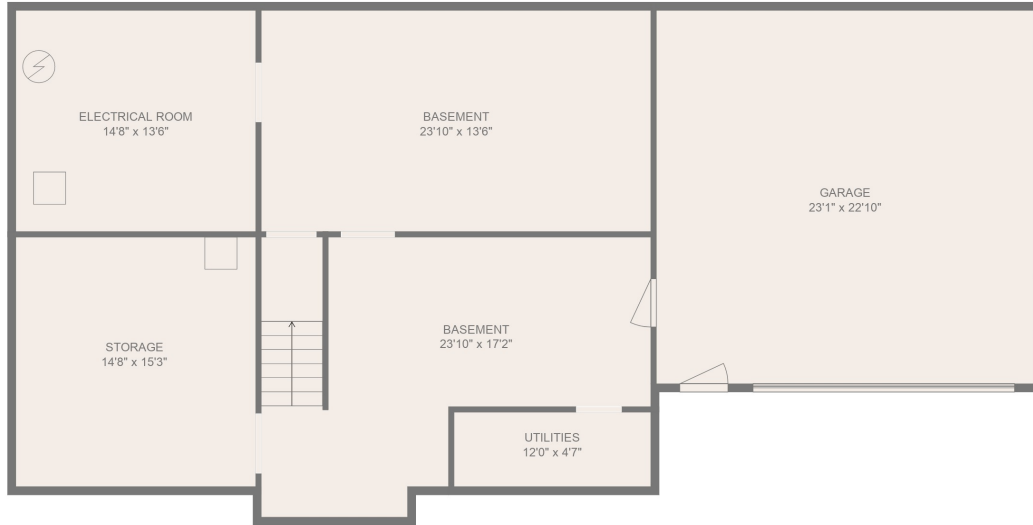

FLOOR 2

FLOOR 1

FLOOR 4

FLOOR 3

Total scanned area: 5731 sq. ft

MEASUREMENTS ARE CALCULATED BY CUBICASA TECHNOLOGY. DEEMED HIGHLY RELIABLE BUT NOT GUARANTEED.

Total scanned area: 5731 sq. ft

MEASUREMENTS ARE CALCULATED BY CUBICASA TECHNOLOGY. DEEMED HIGHLY RELIABLE BUT NOT GUARANTEED.

Total scanned area: 5731 sq. ft

MEASUREMENTS ARE CALCULATED BY CUBICASA TECHNOLOGY. DEEMED HIGHLY RELIABLE BUT NOT GUARANTEED.

Total scanned area: 5731 sq. ft

MEASUREMENTS ARE CALCULATED BY CUBICASA TECHNOLOGY. DEEMED HIGHLY RELIABLE BUT NOT GUARANTEED.

Total scanned area: 5731 sq. ft

MEASUREMENTS ARE CALCULATED BY CUBICASA TECHNOLOGY. DEEMED HIGHLY RELIABLE BUT NOT GUARANTEED.