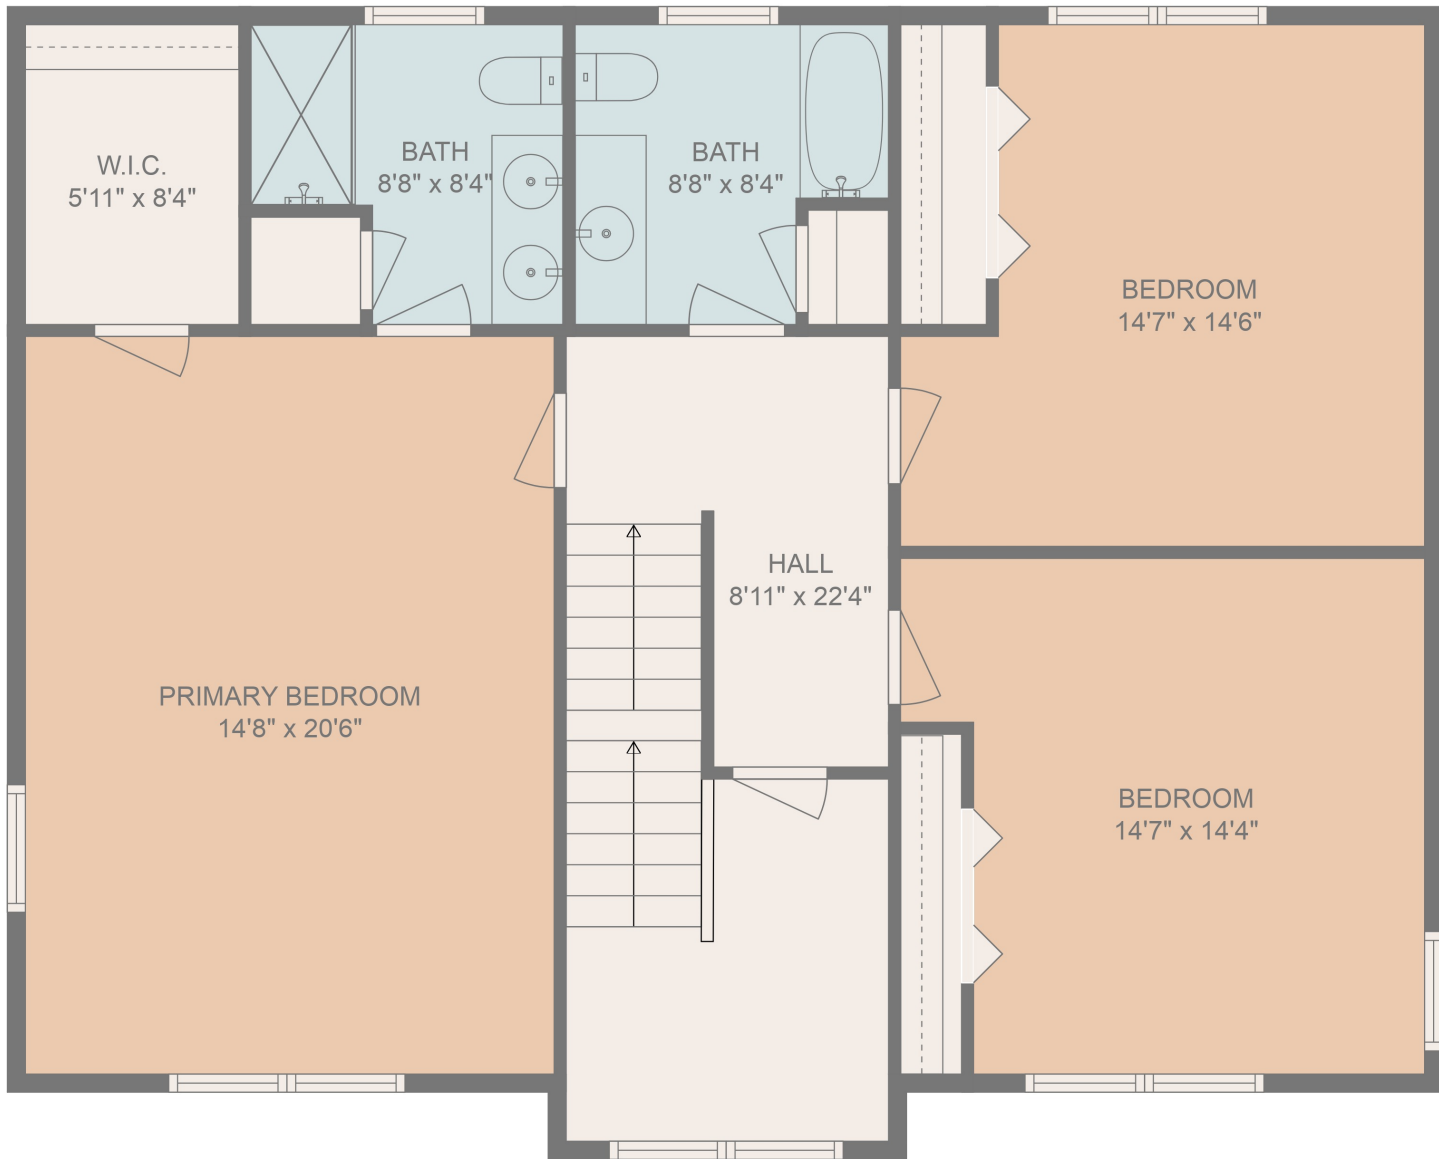

FLOOR 2

FLOOR 1

FLOOR 4

FLOOR 3

Total scanned area: 5731 sq. ft

MEASUREMENTS ARE CALCULATED BY CUBICASA TECHNOLOGY. DEEMED HIGHLY RELIABLE BUT NOT GUARANTEED.

Total scanned area: 5731 sq. ft

MEASUREMENTS ARE CALCULATED BY CUBICASA TECHNOLOGY. DEEMED HIGHLY RELIABLE BUT NOT GUARANTEED.

Total scanned area: 5731 sq. ft

MEASUREMENTS ARE CALCULATED BY CUBICASA TECHNOLOGY. DEEMED HIGHLY RELIABLE BUT NOT GUARANTEED.

Total scanned area: 5731 sq. ft

MEASUREMENTS ARE CALCULATED BY CUBICASA TECHNOLOGY. DEEMED HIGHLY RELIABLE BUT NOT GUARANTEED.

Total scanned area: 5731 sq. ft

MEASUREMENTS ARE CALCULATED BY CUBICASA TECHNOLOGY. DEEMED HIGHLY RELIABLE BUT NOT GUARANTEED.