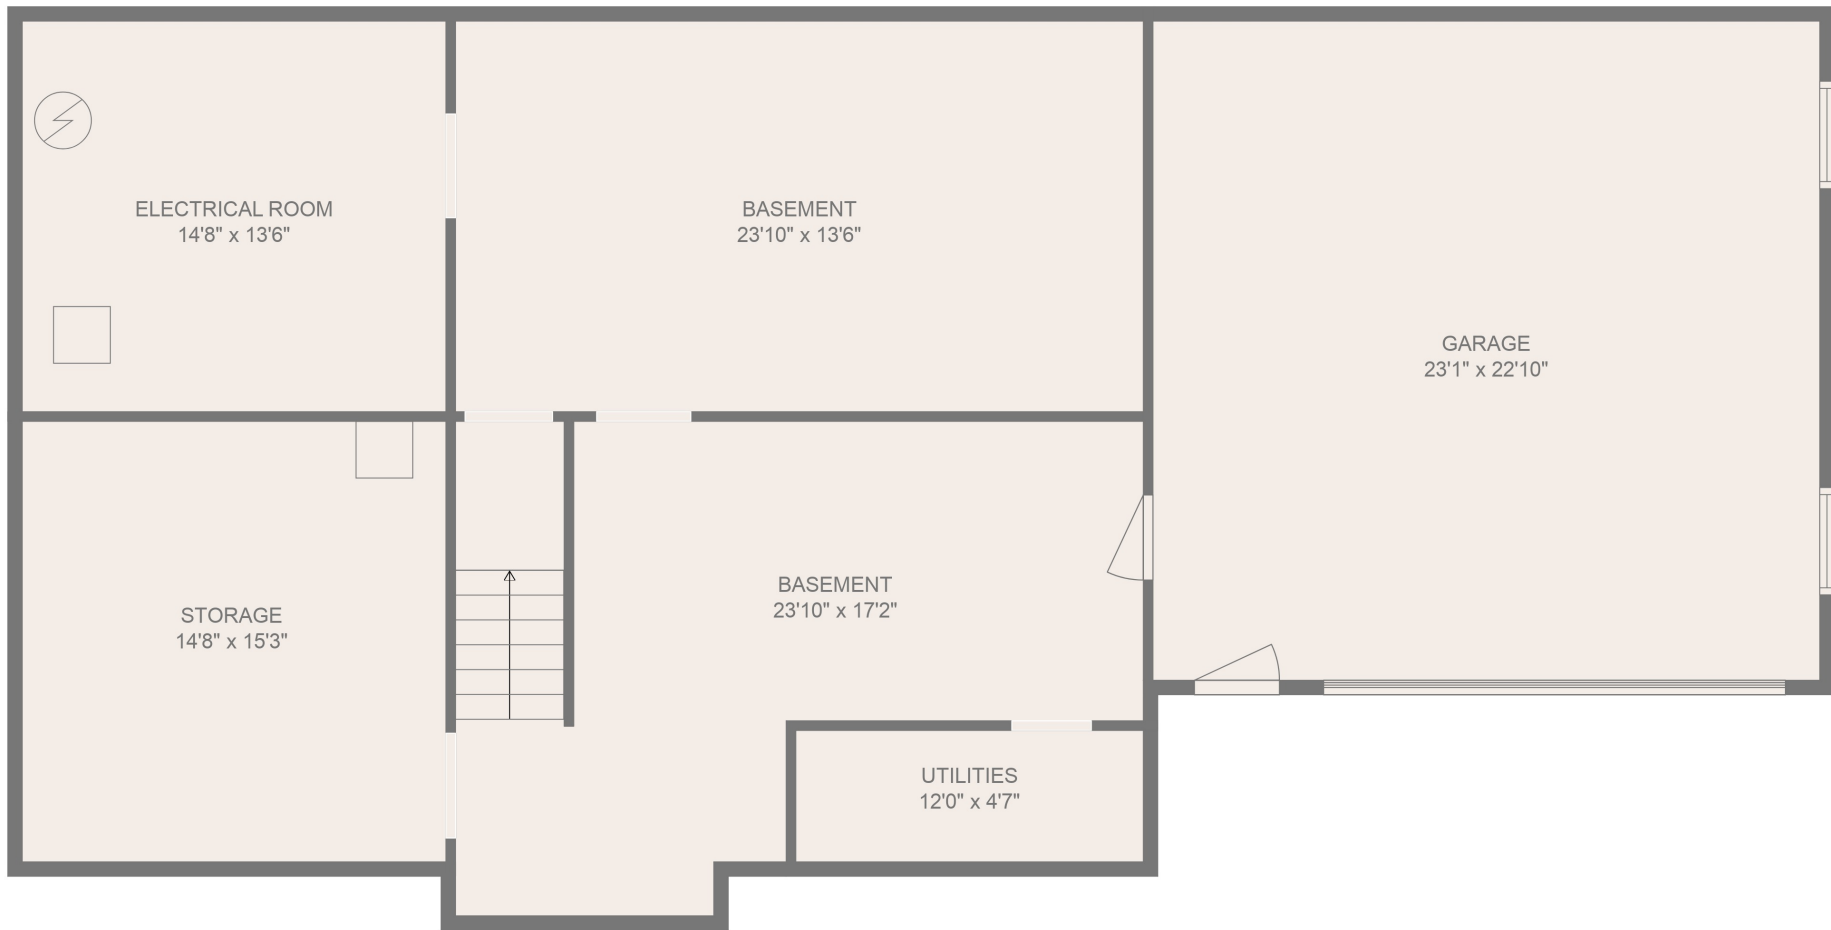

FLOOR 2

FLOOR 1

FLOOR 4

FLOOR 3

Total scanned area: 5731 sq. ft

MEASUREMENTS ARE CALCULATED BY CUBICASA TECHNOLOGY. DEEMED HIGHLY RELIABLE BUT NOT GUARANTEED.

Total scanned area: 5731 sq. ft

MEASUREMENTS ARE CALCULATED BY CUBICASA TECHNOLOGY. DEEMED HIGHLY RELIABLE BUT NOT GUARANTEED.

Total scanned area: 5731 sq. ft

MEASUREMENTS ARE CALCULATED BY CUBICASA TECHNOLOGY. DEEMED HIGHLY RELIABLE BUT NOT GUARANTEED.

Total scanned area: 5731 sq. ft

MEASUREMENTS ARE CALCULATED BY CUBICASA TECHNOLOGY. DEEMED HIGHLY RELIABLE BUT NOT GUARANTEED.

Total scanned area: 5731 sq. ft

MEASUREMENTS ARE CALCULATED BY CUBICASA TECHNOLOGY. DEEMED HIGHLY RELIABLE BUT NOT GUARANTEED.