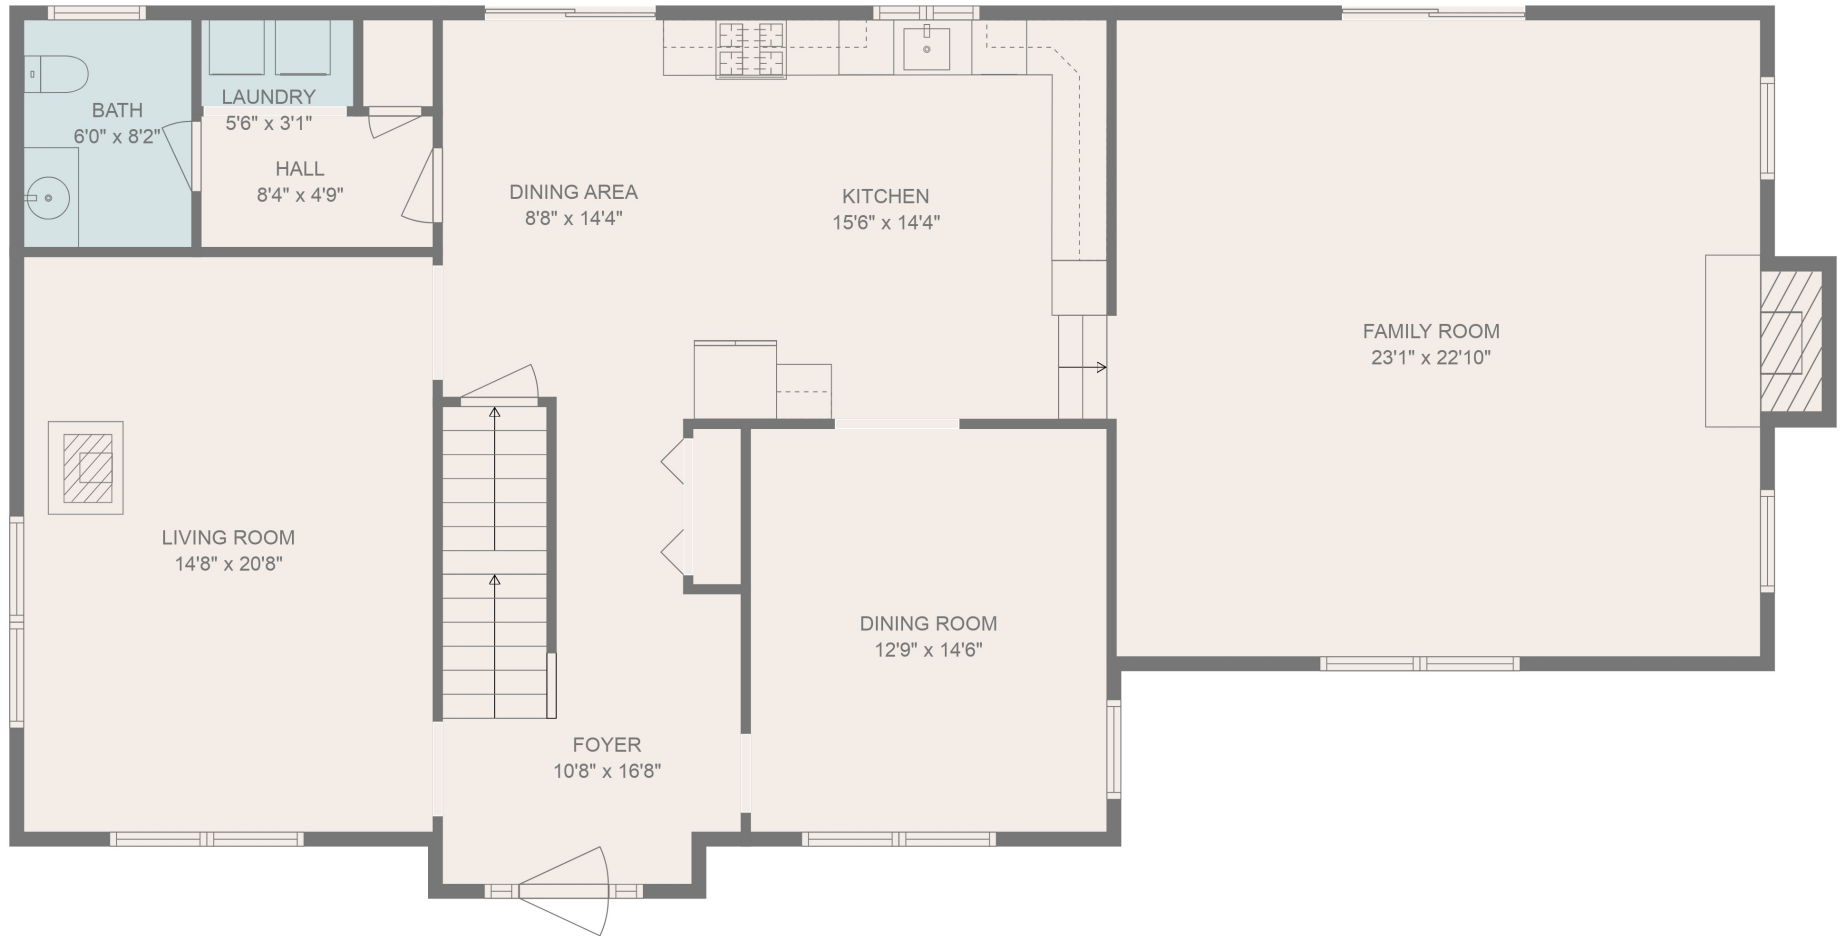

FLOOR 2

FLOOR 1

FLOOR 4

FLOOR 3

Total scanned area: 5731 sq. ft

MEASUREMENTS ARE CALCULATED BY CUBICASA TECHNOLOGY. DEEMED HIGHLY RELIABLE BUT NOT GUARANTEED.

Total scanned area: 5731 sq. ft

MEASUREMENTS ARE CALCULATED BY CUBICASA TECHNOLOGY. DEEMED HIGHLY RELIABLE BUT NOT GUARANTEED.

Total scanned area: 5731 sq. ft

MEASUREMENTS ARE CALCULATED BY CUBICASA TECHNOLOGY. DEEMED HIGHLY RELIABLE BUT NOT GUARANTEED.

Total scanned area: 5731 sq. ft

MEASUREMENTS ARE CALCULATED BY CUBICASA TECHNOLOGY. DEEMED HIGHLY RELIABLE BUT NOT GUARANTEED.

Total scanned area: 5731 sq. ft

MEASUREMENTS ARE CALCULATED BY CUBICASA TECHNOLOGY. DEEMED HIGHLY RELIABLE BUT NOT GUARANTEED.