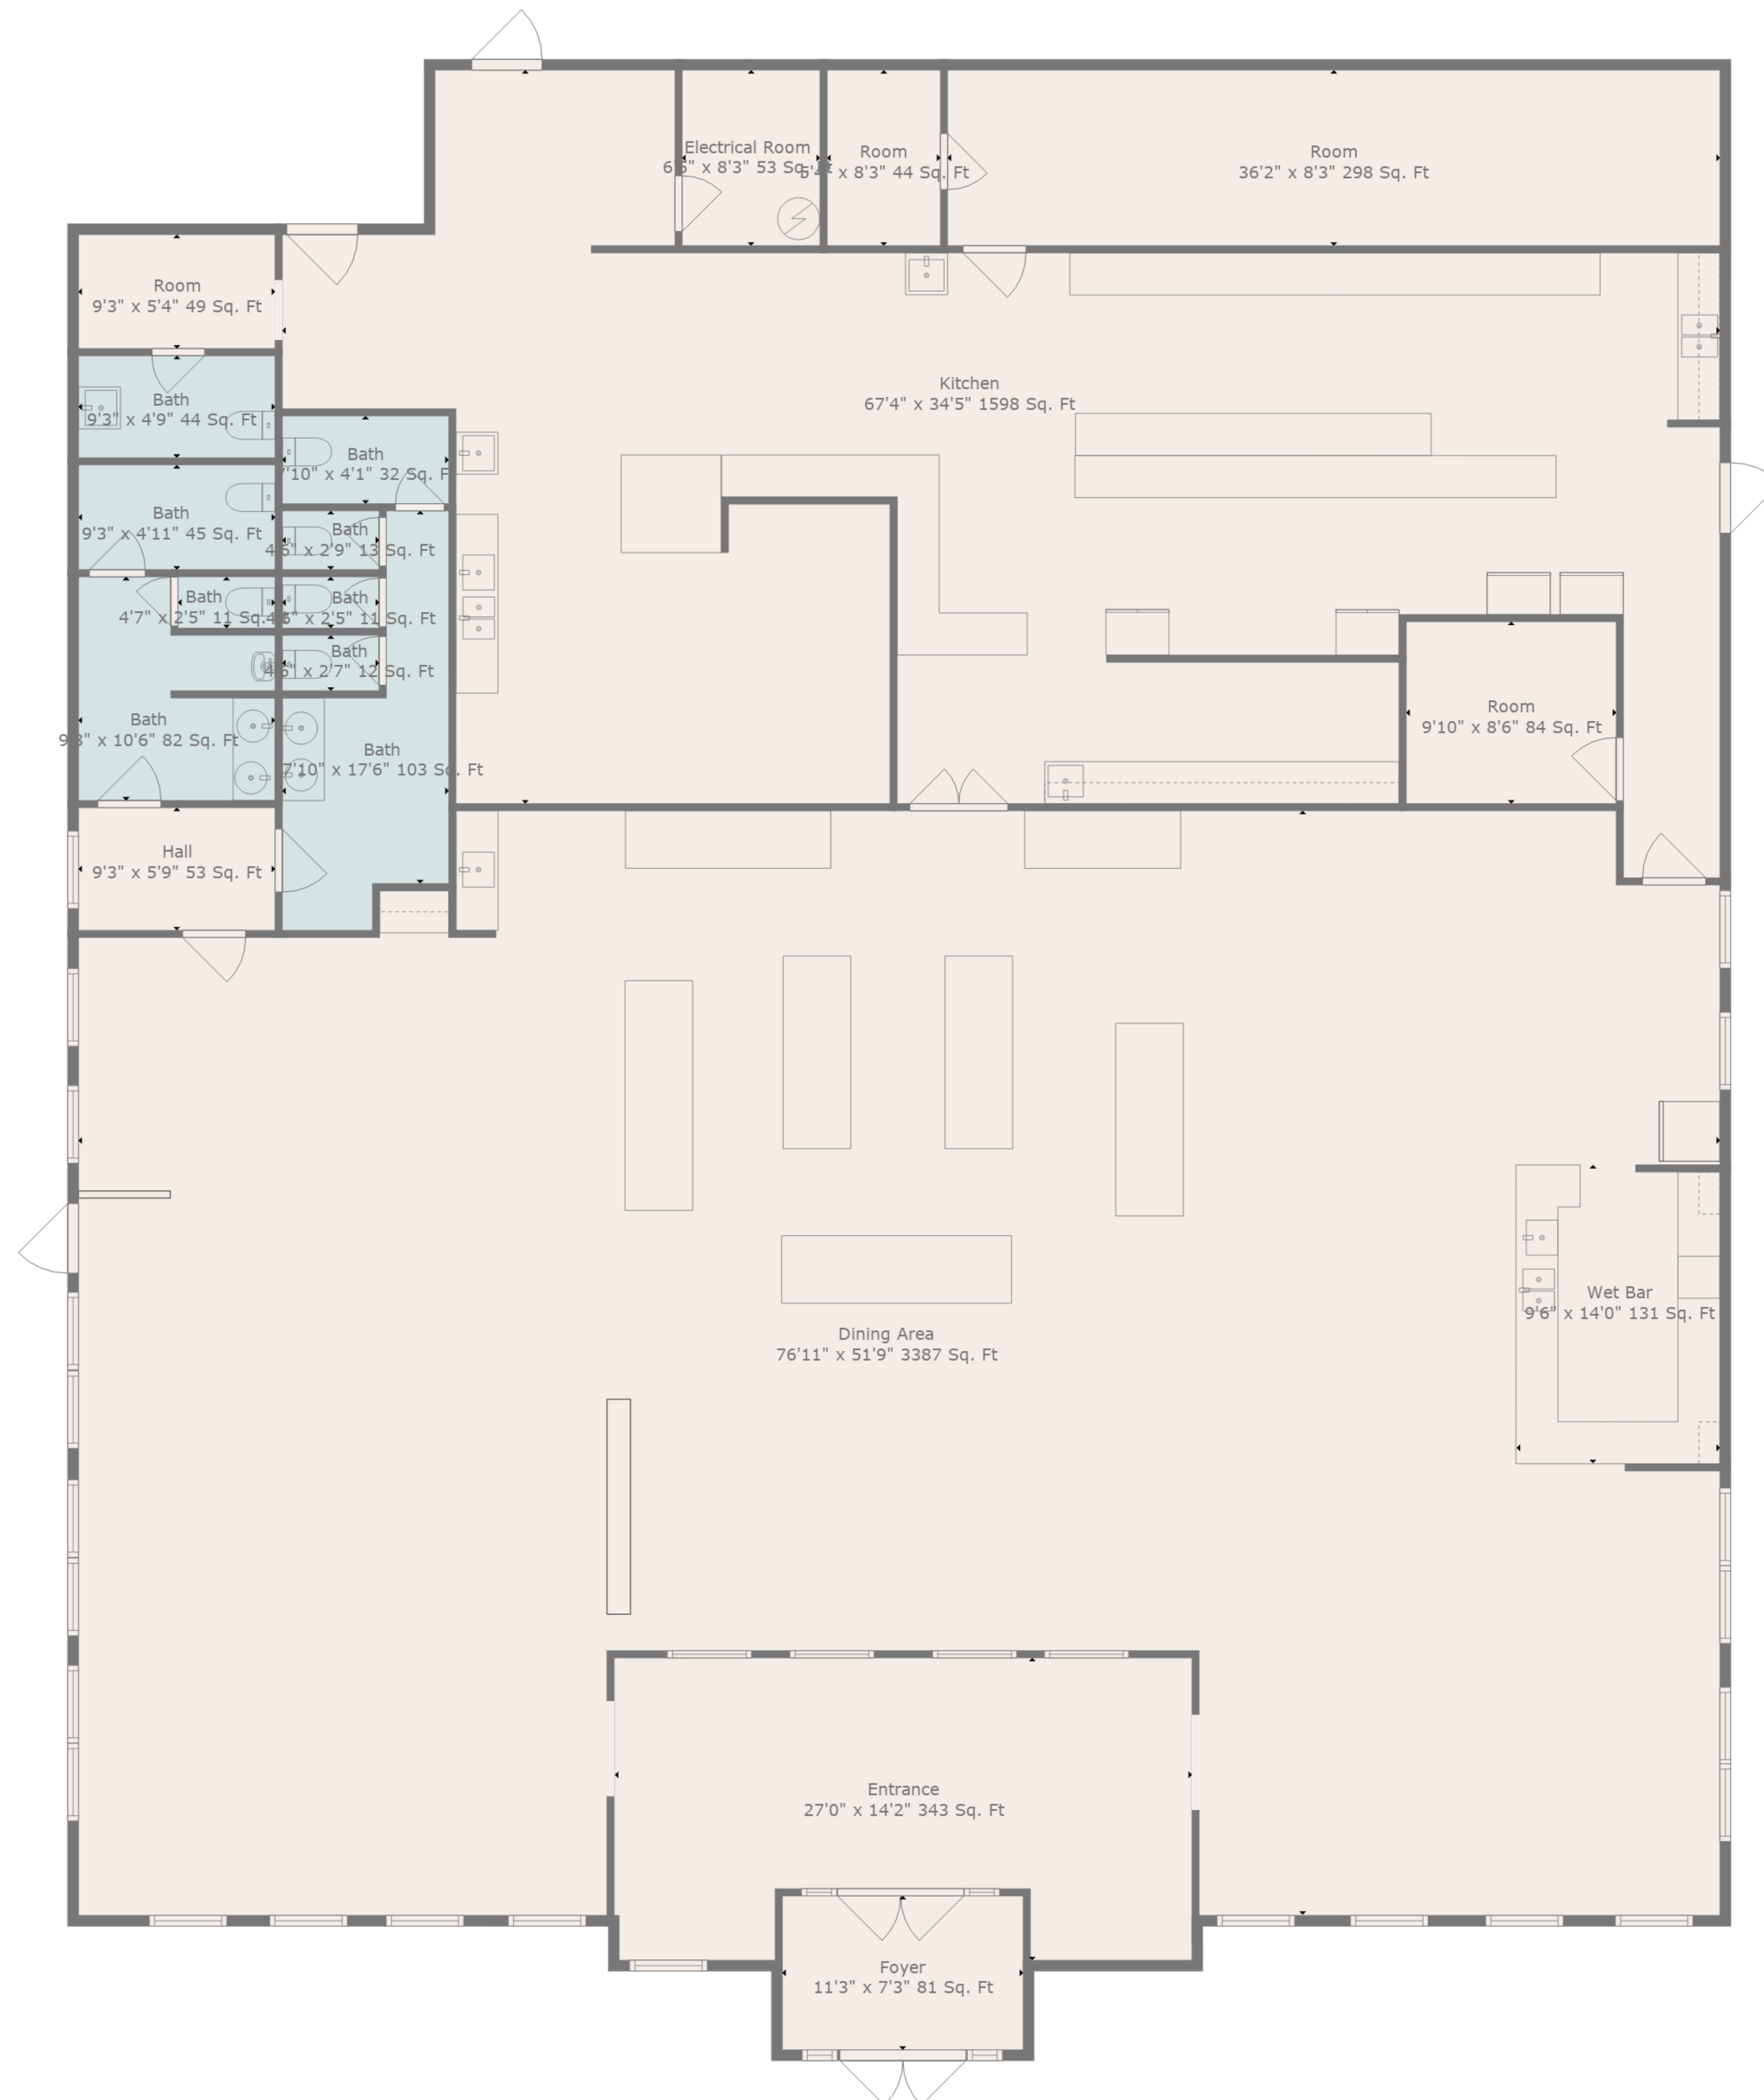

TOTAL: 6575 sq. ft
FLOOR 1: 6575 sq. ft
EXCLUDED AREAS: ELECTRICAL ROOM: 53 sq. ft

Sizes And Dimensions Are Approximate, Actual May Vary.

TOTAL: 6575 sq. ft
FLOOR 1: 6575 sq. ft
EXCLUDED AREAS: ELECTRICAL ROOM: 53 sq. ft

Sizes And Dimensions Are Approximate, Actual May Vary.