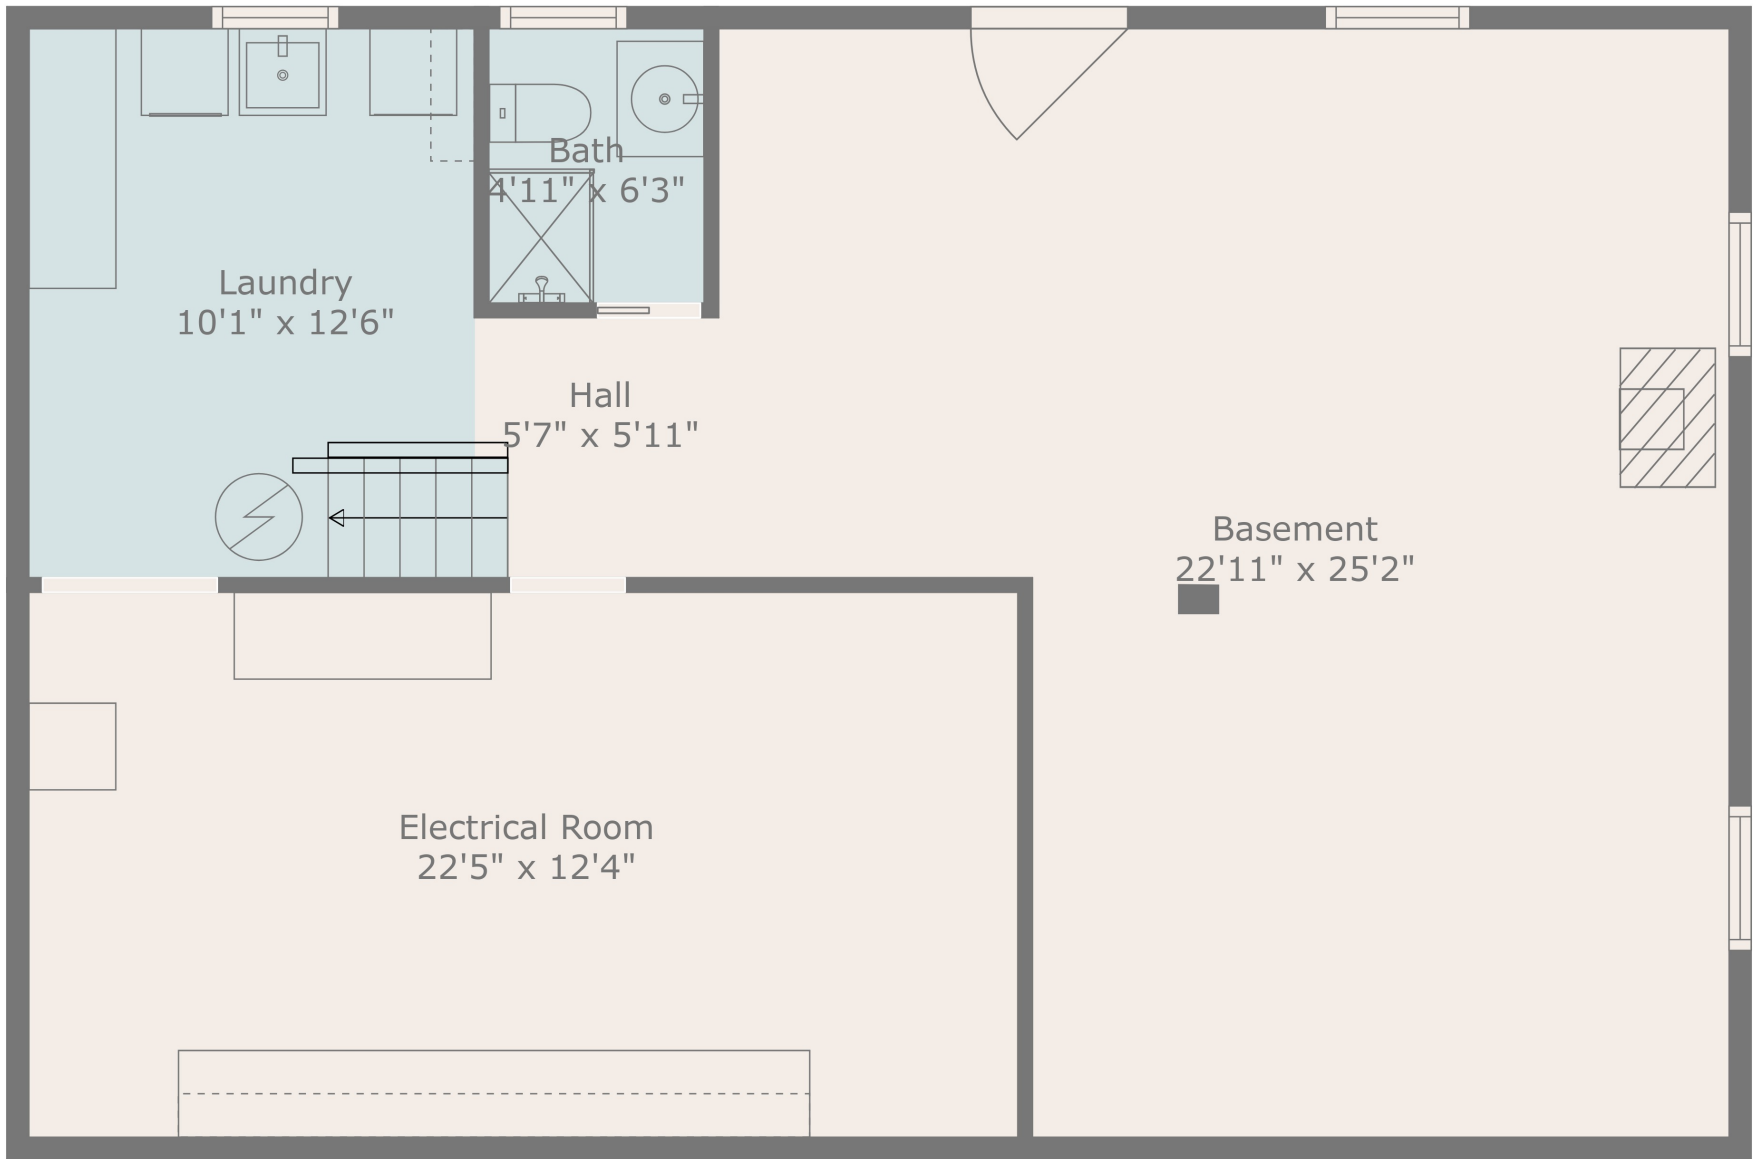

Floor 2

Floor 1

TOTAL: 1666 sq. ft

Below Ground: 693 sq. ft, FLOOR 2: 973 sq. ft

EXCLUDED AREAS: ELECTRICAL ROOM: 278 sq. ft, GARAGE: 503 sq. ft, DECK: 197 sq. ft, FIREPLACE: 5 sq. ft

Beyond Limits Productions

TOTAL: 1666 sq. ft

Below Ground: 693 sq. ft, FLOOR 2: 973 sq. ft

EXCLUDED AREAS: ELECTRICAL ROOM: 278 sq. ft, GARAGE: 503 sq. ft, DECK: 197 sq. ft, FIREPLACE: 5 sq. ft

Measurements Are Taken Using Lidar Technology, Deemed Highly Reliable But Not Guaranteed

Beyond Limits Productions

TOTAL: 1666 sq. ft

Below Ground: 693 sq. ft, FLOOR 2: 973 sq. ft

EXCLUDED AREAS: ELECTRICAL ROOM: 278 sq. ft, GARAGE: 503 sq. ft, DECK: 197 sq. ft,
FIREPLACE: 5 sq. ft

Measurements Are Taken Using Lidar Technology, Deemed Highly Reliable But Not Guaranteed