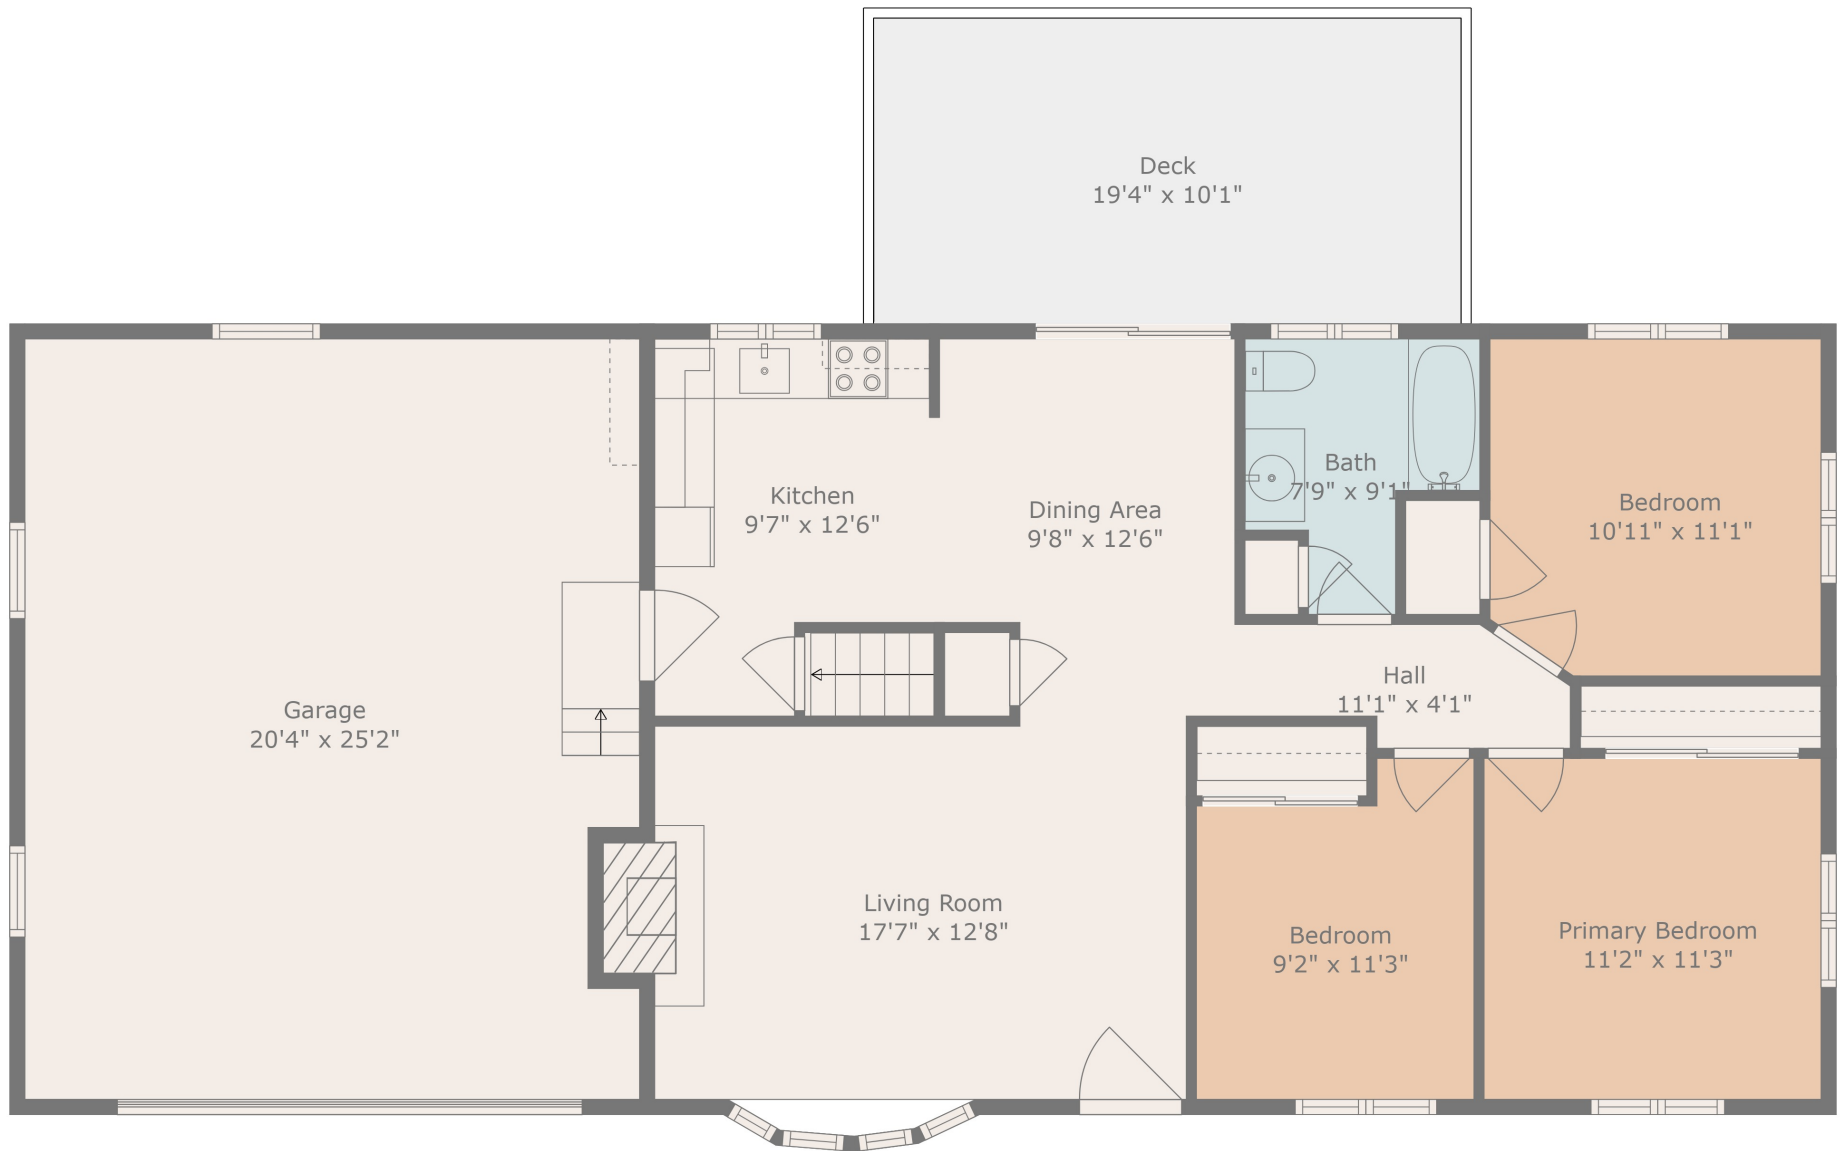

Floor 2

Floor 1

TOTAL: 1666 sq. ft

Below Ground: 693 sq. ft, FLOOR 2: 973 sq. ft

EXCLUDED AREAS: ELECTRICAL ROOM: 278 sq. ft, GARAGE: 503 sq. ft, DECK: 197 sq. ft, FIREPLACE: 5 sq. ft

Beyond Limits Productions

TOTAL: 1666 sq. ft

Below Ground: 693 sq. ft, FLOOR 2: 973 sq. ft

EXCLUDED AREAS: ELECTRICAL ROOM: 278 sq. ft, GARAGE: 503 sq. ft, DECK: 197 sq. ft, FIREPLACE: 5 sq. ft

Measurements Are Taken Using Lidar Technology, Deemed Highly Reliable But Not Guaranteed

Beyond Limits Productions

TOTAL: 1666 sq. ft

Below Ground: 693 sq. ft, FLOOR 2: 973 sq. ft

EXCLUDED AREAS: ELECTRICAL ROOM: 278 sq. ft, GARAGE: 503 sq. ft, DECK: 197 sq. ft,
FIREPLACE: 5 sq. ft

Measurements Are Taken Using Lidar Technology, Deemed Highly Reliable But Not Guaranteed