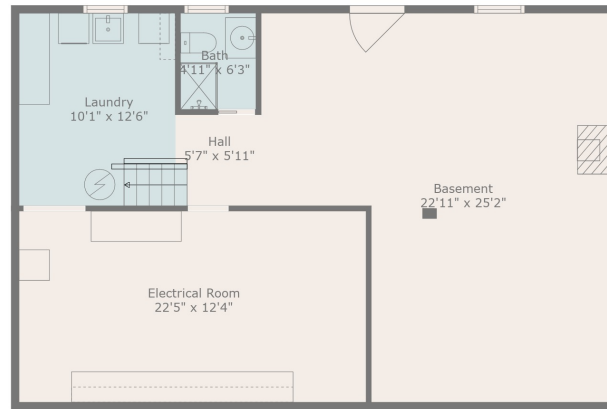

Floor 2

Floor 1

TOTAL: 1666 sq. ft

Below Ground: 693 sq. ft, FLOOR 2: 973 sq. ft

EXCLUDED AREAS: ELECTRICAL ROOM: 278 sq. ft, GARAGE: 503 sq. ft, DECK: 197 sq. ft, FIREPLACE: 5 sq. ft

Beyond Limits Productions

TOTAL: 1666 sq. ft

Below Ground: 693 sq. ft, FLOOR 2: 973 sq. ft

EXCLUDED AREAS: ELECTRICAL ROOM: 278 sq. ft, GARAGE: 503 sq. ft, DECK: 197 sq. ft, FIREPLACE: 5 sq. ft

Measurements Are Taken Using Lidar Technology, Deemed Highly Reliable But Not Guaranteed

Beyond Limits Productions

TOTAL: 1666 sq. ft

Below Ground: 693 sq. ft, FLOOR 2: 973 sq. ft

EXCLUDED AREAS: ELECTRICAL ROOM: 278 sq. ft, GARAGE: 503 sq. ft, DECK: 197 sq. ft,
FIREPLACE: 5 sq. ft

Measurements Are Taken Using Lidar Technology, Deemed Highly Reliable But Not Guaranteed