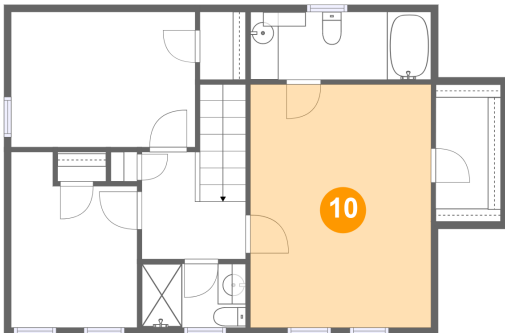

10 Floor 2 - Primary Bedroom

Dimensions: 12'10" x 17'3"
Area: 221 sq. ft
Counted as living area: Yes

Heated: Yes
Finished: Yes
Enclosed: Yes
Contiguous: Yes
Permitted: Yes
Wet space: No
Addition: No
Conversion: No