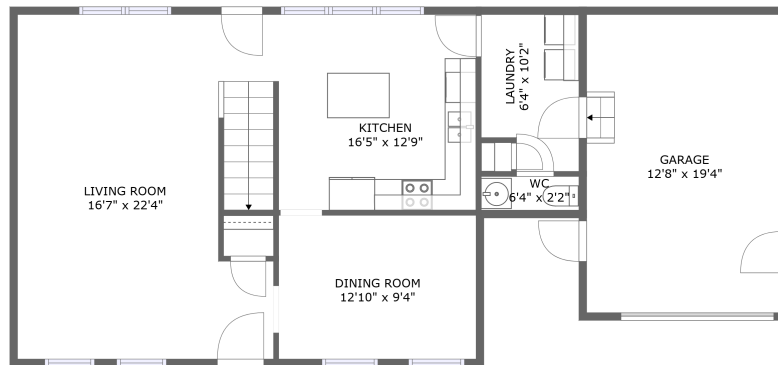

7831 Winding Ash Ct, Chesterfield, VA, US

FLOOR 2

FLOOR 1

Property summary

7831 Winding Ash Ct, Chesterfield, VA, US**Room dimensions**

Floor 1

Total sqft: 1084 Living area: 812

#		Dimensions	sqft	Counted as living area
1	Garage	12'8" x 19'4"	246 sq. ft	No
2	Laundry	6'4" x 10'2"	60 sq. ft	Yes
3	Kitchen	16'5" x 12'9"	206 sq. ft	Yes
4	WC	6'4" x 2'2"	14 sq. ft	Yes
5	Living Room	16'7" x 22'4"	317 sq. ft	Yes
6	Dining Room	12'10" x 9'4"	120 sq. ft	Yes

7831 Winding Ash Ct, Chesterfield, VA, US

Room dimensions

Floor 2

Total sqft: 775 Living area: 775

#		Dimensions	sqft	Counted as living area
7	W.I.C.	4'7" x 9'9"	45 sq. ft	Yes
8	Bath	12'10" x 4'10"	62 sq. ft	Yes
9	Bath	7'5" x 4'6"	34 sq. ft	Yes
10	Primary Bedroom	12'10" x 17'3"	221 sq. ft	Yes
11	Bedroom	13'1" x 9'7"	126 sq. ft	Yes
12	Hall	7'5" x 7'7"	72 sq. ft	Yes
13	Study Room	8'11" x 12'6"	97 sq. ft	Yes
14	W.I.C.	3'3" x 4'10"	16 sq. ft	Yes

7831 Winding Ash Ct, Chesterfield, VA, US

1 Floor 1 - Garage

Dimensions: 12'8" x 19'4"
Area: 246 sq. ft
Counted as living area: No

Heated: No
Finished: No
Enclosed: Yes
Contiguous: Yes
Permitted: Yes
Wet space: No
Addition: No
Conversion: No

2 Floor 1 - Laundry

Dimensions: 6'4" x 10'2"
Area: 60 sq. ft
Counted as living area: Yes

Heated: Yes
Finished: Yes
Enclosed: Yes
Contiguous: Yes
Permitted: Yes
Wet space: No
Addition: No
Conversion: No

7831 Winding Ash Ct, Chesterfield, VA, US