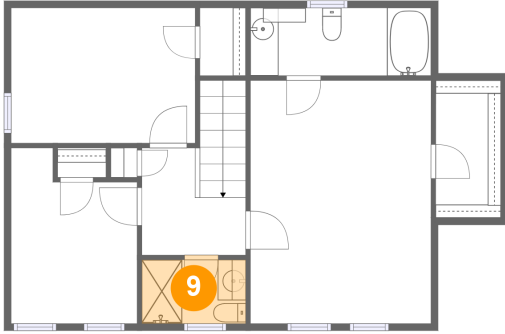

7831 Winding Ash Ct, Chesterfield, VA, US

9 Floor 2 - Bath

Dimensions: 7'5" x 4'6"
Area: 34 sq. ft
Counted as living area: Yes

Heated: Yes
Finished: Yes
Enclosed: Yes
Contiguous: Yes
Permitted: Yes
Wet space: Yes
Addition: No
Conversion: No