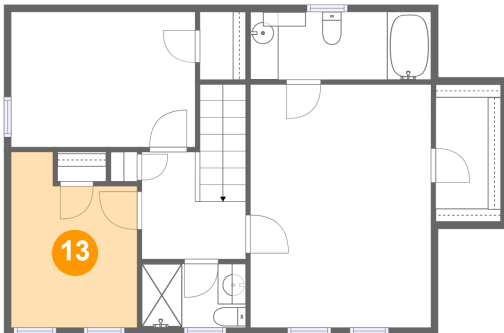

Dimensions: 12'10" x 17'3"
Area: 221 sq. ft
Counted as living area: Yes

Heated: Yes
Finished: Yes
Enclosed: Yes
Contiguous: Yes
Permitted: Yes
Wet space: No
Addition: No
Conversion: No

11 Floor 2 - Bedroom

Dimensions: 13'1" x 9'7"
Area: 126 sq. ft
Counted as living area: Yes

Heated: Yes
Finished: Yes
Enclosed: Yes
Contiguous: Yes
Permitted: Yes
Wet space: No
Addition: No
Conversion: No

7831 Winding Ash Ct, Chesterfield, VA, US

12 Floor 2 - Hall

Dimensions: 7'5" x 7'7"
Area: 72 sq. ft
Counted as living area: Yes

Heated: Yes
Finished: Yes
Enclosed: Yes
Contiguous: Yes
Permitted: Yes
Wet space: No
Addition: No
Conversion: No

13 Floor 2 - Study Room

Dimensions: 8'11" x 12'6"
Area: 97 sq. ft
Counted as living area: Yes

Heated: Yes
Finished: Yes
Enclosed: Yes
Contiguous: Yes
Permitted: Yes
Wet space: No
Addition: No
Conversion: No

14 Floor 2 - W.I.C.