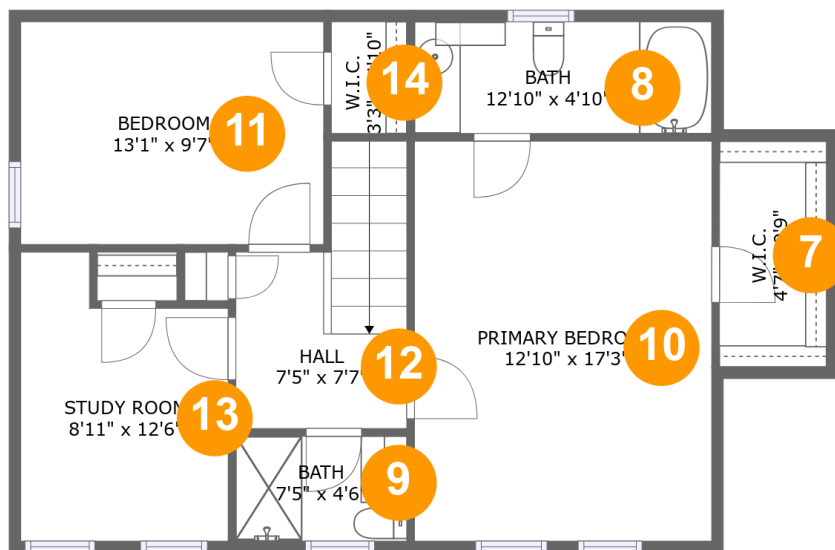

7831 Winding Ash Ct, Chesterfield, VA, US

FLOOR 2

FLOOR 1

Property summary

7831 Winding Ash Ct, Chesterfield, VA, US**Room dimensions**

Floor 1

Total sqft: 1084 Living area: 812

#		Dimensions	sqft	Counted as living area
1	Garage	12'8" x 19'4"	246 sq. ft	No
2	Laundry	6'4" x 10'2"	60 sq. ft	Yes
3	Kitchen	16'5" x 12'9"	206 sq. ft	Yes
4	WC	6'4" x 2'2"	14 sq. ft	Yes
5	Living Room	16'7" x 22'4"	317 sq. ft	Yes
6	Dining Room	12'10" x 9'4"	120 sq. ft	Yes

7831 Winding Ash Ct, Chesterfield, VA, US

Room dimensions

Floor 2

Total sqft: 775 Living area: 775

#		Dimensions	sqft	Counted as living area
7	W.I.C.	4'7" x 9'9"	45 sq. ft	Yes
8	Bath	12'10" x 4'10"	62 sq. ft	Yes
9	Bath	7'5" x 4'6"	34 sq. ft	Yes
10	Primary Bedroom	12'10" x 17'3"	221 sq. ft	Yes
11	Bedroom	13'1" x 9'7"	126 sq. ft	Yes
12	Hall	7'5" x 7'7"	72 sq. ft	Yes
13	Study Room	8'11" x 12'6"	97 sq. ft	Yes
14	W.I.C.	3'3" x 4'10"	16 sq. ft	Yes

2 Floor 1 - Laundry

Dimensions: 6'4" x 10'2"
Area: 60 sq. ft
Counted as living area: Yes

Heated: Yes
Finished: Yes
Enclosed: Yes
Contiguous: Yes
Permitted: Yes
Wet space: No
Addition: No
Conversion: No

7831 Winding Ash Ct, Chesterfield, VA, US

12 Floor 2 - Hall

Dimensions: 7'5" x 7'7"
Area: 72 sq. ft
Counted as living area: Yes

Heated: Yes
Finished: Yes
Enclosed: Yes
Contiguous: Yes
Permitted: Yes
Wet space: No
Addition: No
Conversion: No

13 Floor 2 - Study Room