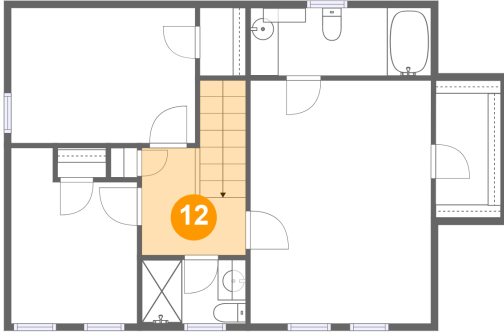

7831 Winding Ash Ct, Chesterfield, VA, US

12 Floor 2 - Hall

Dimensions: 7'5" x 7'7"
Area: 72 sq. ft
Counted as living area: Yes

Heated: Yes
Finished: Yes
Enclosed: Yes
Contiguous: Yes
Permitted: Yes
Wet space: No
Addition: No
Conversion: No