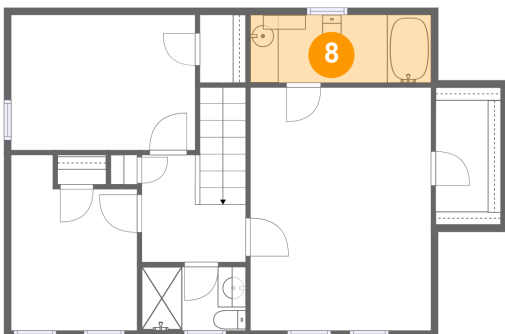

Dimensions: 16'7" x 22'4"
Area: 317 sq. ft
Counted as living area: Yes

Heated: Yes
Finished: Yes
Enclosed: Yes
Contiguous: Yes
Permitted: Yes
Wet space: No
Addition: No
Conversion: No

7831 Winding Ash Ct, Chesterfield, VA, US

6 Floor 1 - Dining Room

Dimensions: 12'10" x 9'4"
Area: 120 sq. ft
Counted as living area: Yes

Heated: Yes
Finished: Yes
Enclosed: Yes
Contiguous: Yes
Permitted: Yes
Wet space: No
Addition: No
Conversion: No

7 Floor 2 - W.I.C.

Dimensions: 4'7" x 9'9"
Area: 45 sq. ft
Counted as living area: Yes

Heated: Yes
Finished: Yes
Enclosed: Yes
Contiguous: Yes
Permitted: Yes
Wet space: No
Addition: No
Conversion: No

8 Floor 2 - Bath

Dimensions: 12'10" x 4'10"
Area: 62 sq. ft
Counted as living area: Yes

Heated: Yes
Finished: Yes
Enclosed: Yes
Contiguous: Yes
Permitted: Yes
Wet space: Yes
Addition: No
Conversion: No

7831 Winding Ash Ct, Chesterfield, VA, US