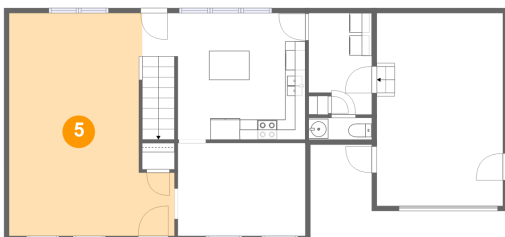

2 Floor 1 - Laundry

Dimensions: 6'4" x 10'2"
Area: 60 sq. ft
Counted as living area: Yes

Heated: Yes
Finished: Yes
Enclosed: Yes
Contiguous: Yes
Permitted: Yes
Wet space: No
Addition: No
Conversion: No

7831 Winding Ash Ct, Chesterfield, VA, US

3 Floor 1 - Kitchen

Dimensions: 16'5" x 12'9"
Area: 206 sq. ft
Counted as living area: Yes

Heated: Yes
Finished: Yes
Enclosed: Yes
Contiguous: Yes
Permitted: Yes
Wet space: No
Addition: No
Conversion: No

4 Floor 1 - WC

Dimensions: 6'4" x 2'2"
Area: 14 sq. ft
Counted as living area: Yes

Heated: Yes
Finished: Yes
Enclosed: Yes
Contiguous: Yes
Permitted: Yes
Wet space: Yes
Addition: No
Conversion: No

5 Floor 1 - Living Room

Dimensions: 16'7" x 22'4"
Area: 317 sq. ft
Counted as living area: Yes

Heated: Yes
Finished: Yes
Enclosed: Yes
Contiguous: Yes
Permitted: Yes
Wet space: No
Addition: No
Conversion: No

7831 Winding Ash Ct, Chesterfield, VA, US