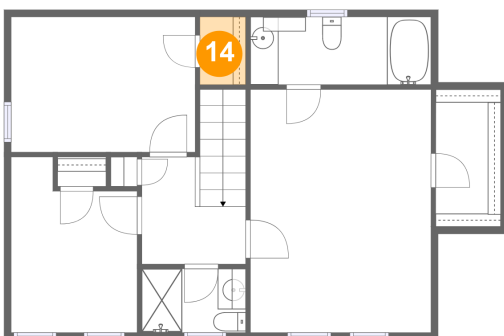

Dimensions: 13'1" x 9'7"
Area: 126 sq. ft
Counted as living area: Yes

Heated: Yes
Finished: Yes
Enclosed: Yes
Contiguous: Yes
Permitted: Yes
Wet space: No
Addition: No
Conversion: No

7831 Winding Ash Ct, Chesterfield, VA, US

12 Floor 2 - Hall

Dimensions: 7'5" x 7'7"
Area: 72 sq. ft
Counted as living area: Yes

Heated: Yes
Finished: Yes
Enclosed: Yes
Contiguous: Yes
Permitted: Yes
Wet space: No
Addition: No
Conversion: No

13 Floor 2 - Study Room

Dimensions: 8'11" x 12'6"
Area: 97 sq. ft
Counted as living area: Yes

Heated: Yes
Finished: Yes
Enclosed: Yes
Contiguous: Yes
Permitted: Yes
Wet space: No
Addition: No
Conversion: No

14 Floor 2 - W.I.C.

Dimensions: 3'3" x 4'10"
Area: 16 sq. ft
Counted as living area: Yes

Heated: Yes
Finished: Yes
Enclosed: Yes
Contiguous: Yes
Permitted: Yes
Wet space: No
Addition: No
Conversion: No