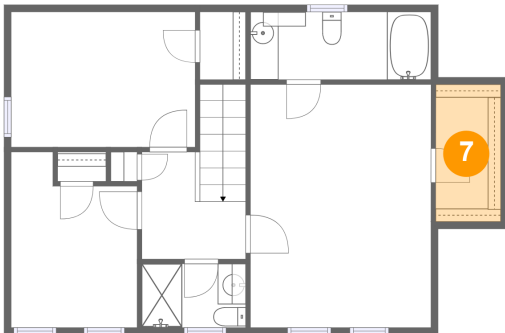

4 Floor 1 - WC

Dimensions: 6'4" x 2'2"
Area: 14 sq. ft
Counted as living area: Yes

Heated: Yes
Finished: Yes
Enclosed: Yes
Contiguous: Yes
Permitted: Yes
Wet space: Yes
Addition: No
Conversion: No

5 Floor 1 - Living Room

Dimensions: 16'7" x 22'4"
Area: 317 sq. ft
Counted as living area: Yes

Heated: Yes
Finished: Yes
Enclosed: Yes
Contiguous: Yes
Permitted: Yes
Wet space: No
Addition: No
Conversion: No

7831 Winding Ash Ct, Chesterfield, VA, US

6 Floor 1 - Dining Room

Dimensions: 12'10" x 9'4"
Area: 120 sq. ft
Counted as living area: Yes

Heated: Yes
Finished: Yes
Enclosed: Yes
Contiguous: Yes
Permitted: Yes
Wet space: No
Addition: No
Conversion: No

7 Floor 2 - W.I.C.

Dimensions: 4'7" x 9'9"
Area: 45 sq. ft
Counted as living area: Yes

Heated: Yes
Finished: Yes
Enclosed: Yes
Contiguous: Yes
Permitted: Yes
Wet space: No
Addition: No
Conversion: No

8 Floor 2 - Bath