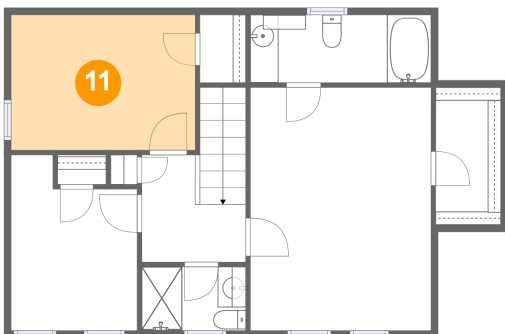

Dimensions: 12'10" x 4'10"
Area: 62 sq. ft
Counted as living area: Yes

Heated: Yes
Finished: Yes
Enclosed: Yes
Contiguous: Yes
Permitted: Yes
Wet space: Yes
Addition: No
Conversion: No

7831 Winding Ash Ct, Chesterfield, VA, US

9 Floor 2 - Bath

Dimensions: 7'5" x 4'6"
Area: 34 sq. ft
Counted as living area: Yes

Heated: Yes
Finished: Yes
Enclosed: Yes
Contiguous: Yes
Permitted: Yes
Wet space: Yes
Addition: No
Conversion: No

10 Floor 2 - Primary Bedroom

Dimensions: 12'10" x 17'3"
Area: 221 sq. ft
Counted as living area: Yes

Heated: Yes
Finished: Yes
Enclosed: Yes
Contiguous: Yes
Permitted: Yes
Wet space: No
Addition: No
Conversion: No

11 Floor 2 - Bedroom

Dimensions: 13'1" x 9'7"
Area: 126 sq. ft
Counted as living area: Yes

Heated: Yes
Finished: Yes
Enclosed: Yes
Contiguous: Yes
Permitted: Yes
Wet space: No
Addition: No
Conversion: No

7831 Winding Ash Ct, Chesterfield, VA, US