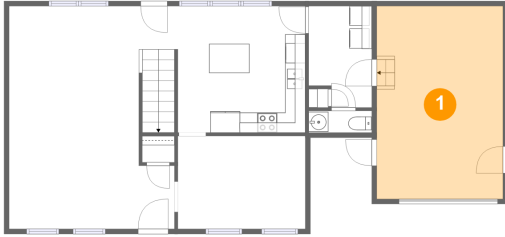

7831 Winding Ash Ct, Chesterfield, VA, US

FLOOR 2

FLOOR 1

Property summary

7831 Winding Ash Ct, Chesterfield, VA, US**Room dimensions**

Floor 1

Total sqft: 1084 Living area: 812

#		Dimensions	sqft	Counted as living area
1	Garage	12'8" x 19'4"	246 sq. ft	No
2	Laundry	6'4" x 10'2"	60 sq. ft	Yes
3	Kitchen	16'5" x 12'9"	206 sq. ft	Yes
4	WC	6'4" x 2'2"	14 sq. ft	Yes
5	Living Room	16'7" x 22'4"	317 sq. ft	Yes
6	Dining Room	12'10" x 9'4"	120 sq. ft	Yes

7831 Winding Ash Ct, Chesterfield, VA, US

Room dimensions

Floor 2

Total sqft: 775 Living area: 775

#		Dimensions	sqft	Counted as living area
7	W.I.C.	4'7" x 9'9"	45 sq. ft	Yes
8	Bath	12'10" x 4'10"	62 sq. ft	Yes
9	Bath	7'5" x 4'6"	34 sq. ft	Yes
10	Primary Bedroom	12'10" x 17'3"	221 sq. ft	Yes
11	Bedroom	13'1" x 9'7"	126 sq. ft	Yes
12	Hall	7'5" x 7'7"	72 sq. ft	Yes
13	Study Room	8'11" x 12'6"	97 sq. ft	Yes
14	W.I.C.	3'3" x 4'10"	16 sq. ft	Yes

7831 Winding Ash Ct, Chesterfield, VA, US

1 Floor 1 - Garage

Dimensions: 12'8" x 19'4"
Area: 246 sq. ft
Counted as living area: No

Heated: No
Finished: No
Enclosed: Yes
Contiguous: Yes
Permitted: Yes
Wet space: No
Addition: No
Conversion: No

2 Floor 1 - Laundry

Dimensions: 6'4" x 10'2"
Area: 60 sq. ft
Counted as living area: Yes

Heated: Yes
Finished: Yes
Enclosed: Yes
Contiguous: Yes
Permitted: Yes
Wet space: No
Addition: No
Conversion: No

7831 Winding Ash Ct, Chesterfield, VA, US