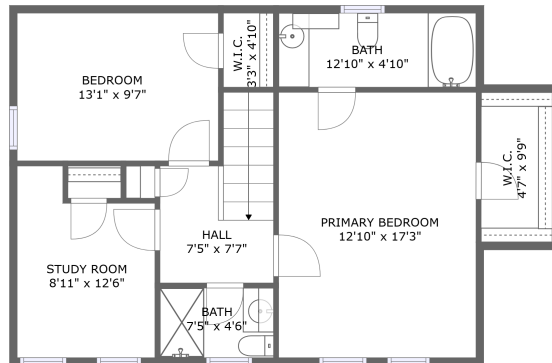

7831 Winding Ash Ct, Chesterfield, VA, US

FLOOR 2

FLOOR 1

Property summary

7831 Winding Ash Ct, Chesterfield, VA, US**Room dimensions**

Floor 1

Total sqft: 1084 Living area: 812

#		Dimensions	sqft	Counted as living area
1	Garage	12'8" x 19'4"	246 sq. ft	No
2	Laundry	6'4" x 10'2"	60 sq. ft	Yes
3	Kitchen	16'5" x 12'9"	206 sq. ft	Yes
4	WC	6'4" x 2'2"	14 sq. ft	Yes
5	Living Room	16'7" x 22'4"	317 sq. ft	Yes
6	Dining Room	12'10" x 9'4"	120 sq. ft	Yes

7831 Winding Ash Ct, Chesterfield, VA, US

Room dimensions

Floor 2

Total sqft: 775 Living area: 775

#		Dimensions	sqft	Counted as living area
7	W.I.C.	4'7" x 9'9"	45 sq. ft	Yes
8	Bath	12'10" x 4'10"	62 sq. ft	Yes
9	Bath	7'5" x 4'6"	34 sq. ft	Yes
10	Primary Bedroom	12'10" x 17'3"	221 sq. ft	Yes
11	Bedroom	13'1" x 9'7"	126 sq. ft	Yes
12	Hall	7'5" x 7'7"	72 sq. ft	Yes
13	Study Room	8'11" x 12'6"	97 sq. ft	Yes
14	W.I.C.	3'3" x 4'10"	16 sq. ft	Yes

7831 Winding Ash Ct, Chesterfield, VA, US

1 Floor 1 - Garage

Dimensions: 12'8" x 19'4"
Area: 246 sq. ft
Counted as living area: No

Heated: No
Finished: No
Enclosed: Yes
Contiguous: Yes
Permitted: Yes
Wet space: No
Addition: No
Conversion: No

2 Floor 1 - Laundry

Dimensions: 6'4" x 10'2"
Area: 60 sq. ft
Counted as living area: Yes

Heated: Yes
Finished: Yes
Enclosed: Yes
Contiguous: Yes
Permitted: Yes
Wet space: No
Addition: No
Conversion: No

7831 Winding Ash Ct, Chesterfield, VA, US