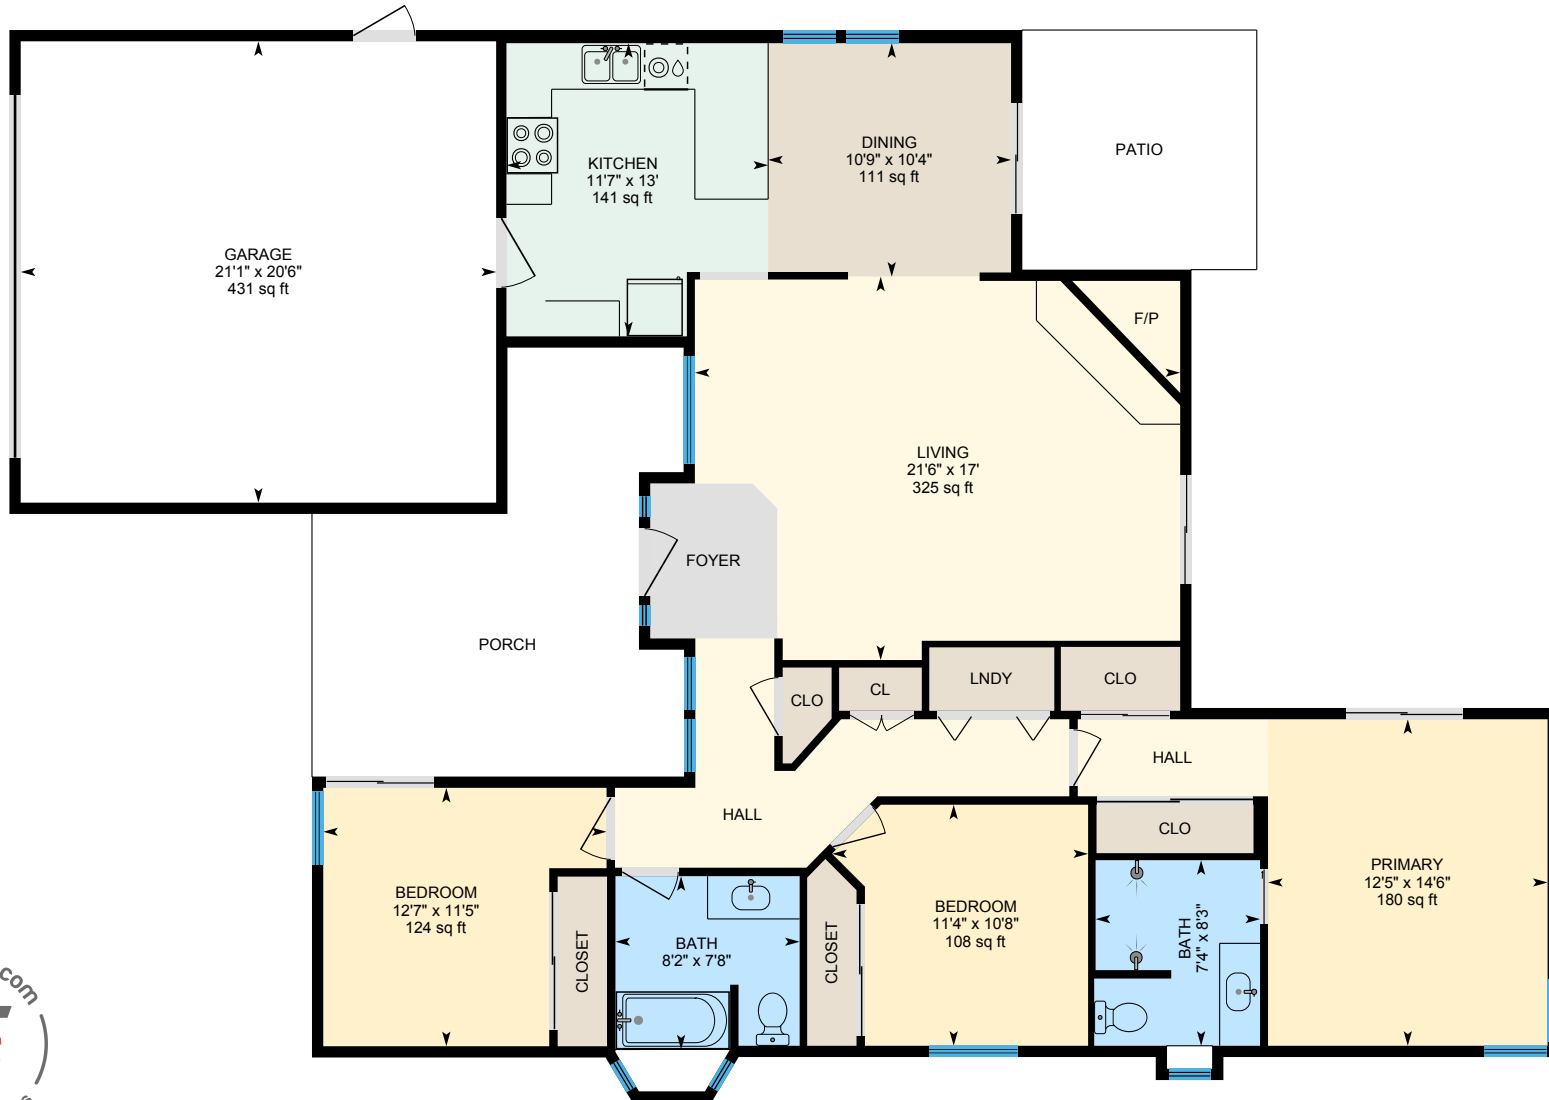

# 2668 Bayberry Dr, Lodi, CA

Main Floor Finished Area 1535.02 sq ft  
Unfinished Area 466.95 sq ft

PREPARED: 2024/10/04

White regions are excluded from total floor area in iGUIDE floor plans. All room dimensions and floor areas must be considered approximate and are subject to independent verification.