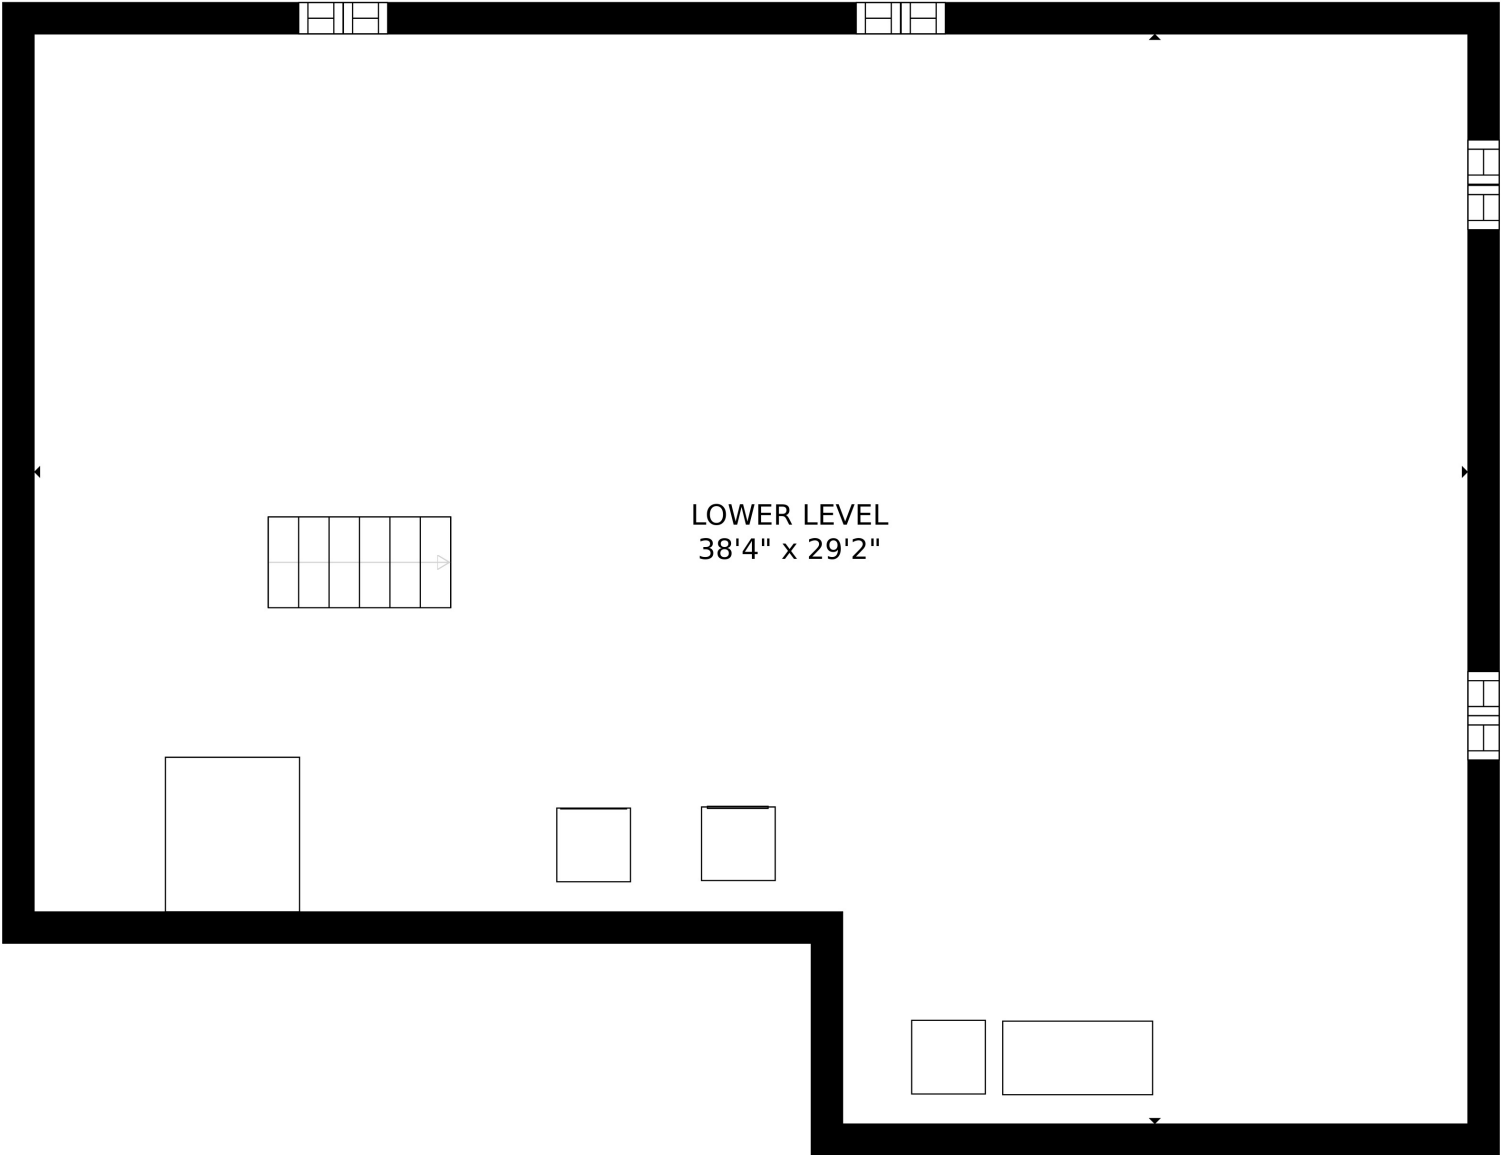

FLOOR 1

FLOOR 2

GROSS INTERNAL AREA
 FLOOR 1: 994 sq. ft, FLOOR 2: 1355 sq. ft
 TOTAL: 2349 sq. ft
 SIZES AND DIMENSIONS ARE APPROXIMATE, ACTUAL MAY VARY.

GROSS INTERNAL AREA
 FLOOR 1: 994 sq. ft, FLOOR 2: 1355 sq. ft
 TOTAL: 2349 sq. ft
 SIZES AND DIMENSIONS ARE APPROXIMATE, ACTUAL MAY VARY.

GROSS INTERNAL AREA
FLOOR 1: 994 sq. ft, FLOOR 2: 1355 sq. ft
TOTAL: 2349 sq. ft
SIZES AND DIMENSIONS ARE APPROXIMATE, ACTUAL MAY VARY.