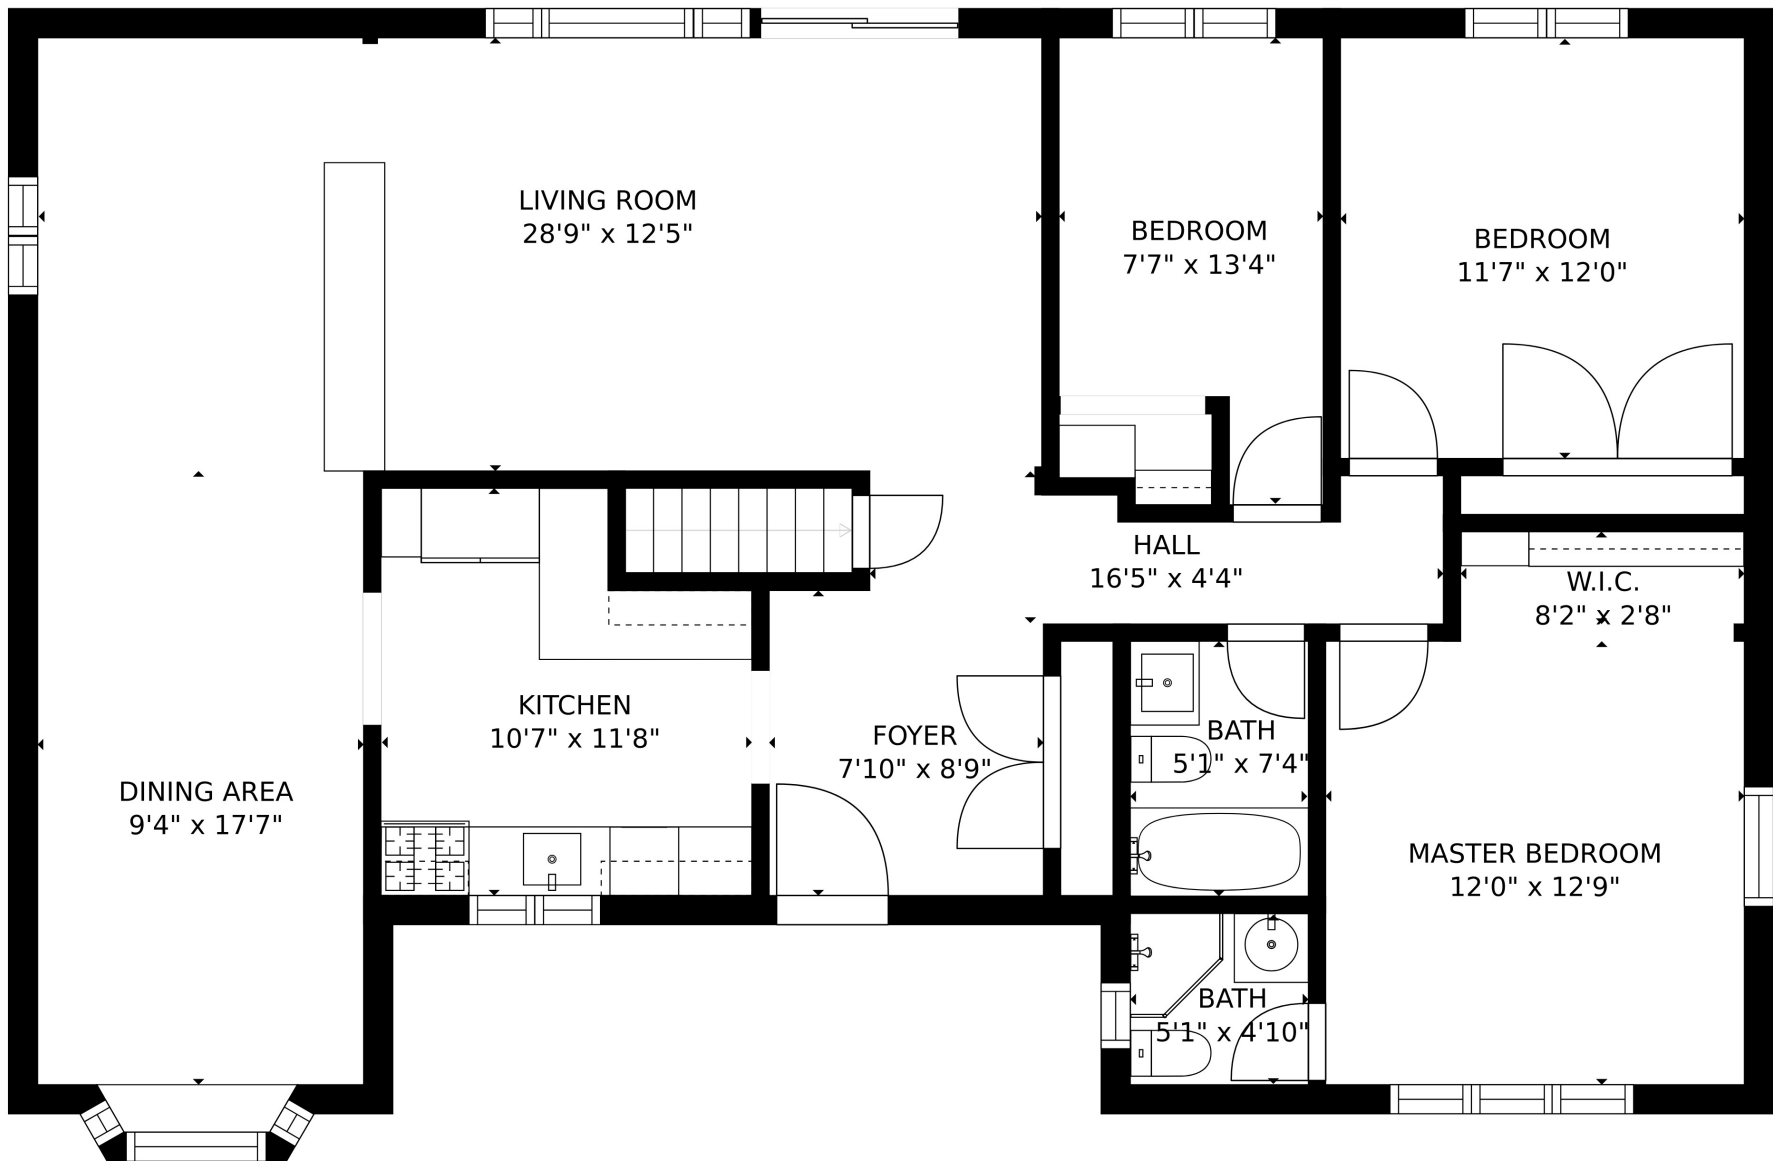

FLOOR 1

FLOOR 2

GROSS INTERNAL AREA
 FLOOR 1: 994 sq. ft, FLOOR 2: 1355 sq. ft
 TOTAL: 2349 sq. ft
 SIZES AND DIMENSIONS ARE APPROXIMATE, ACTUAL MAY VARY.

GROSS INTERNAL AREA
 FLOOR 1: 994 sq. ft, FLOOR 2: 1355 sq. ft
 TOTAL: 2349 sq. ft
 SIZES AND DIMENSIONS ARE APPROXIMATE, ACTUAL MAY VARY.

GROSS INTERNAL AREA
FLOOR 1: 994 sq. ft, FLOOR 2: 1355 sq. ft
TOTAL: 2349 sq. ft
SIZES AND DIMENSIONS ARE APPROXIMATE, ACTUAL MAY VARY.