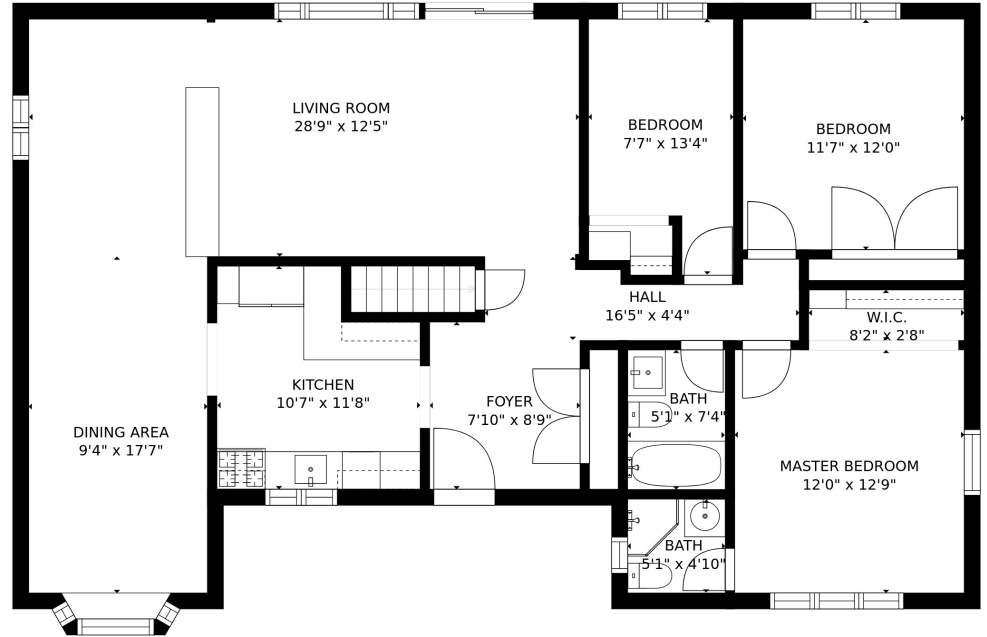

FLOOR 1

FLOOR 2

GROSS INTERNAL AREA
 FLOOR 1: 994 sq. ft, FLOOR 2: 1355 sq. ft
 TOTAL: 2349 sq. ft
 SIZES AND DIMENSIONS ARE APPROXIMATE, ACTUAL MAY VARY.

GROSS INTERNAL AREA
 FLOOR 1: 994 sq. ft, FLOOR 2: 1355 sq. ft
 TOTAL: 2349 sq. ft
 SIZES AND DIMENSIONS ARE APPROXIMATE, ACTUAL MAY VARY.

GROSS INTERNAL AREA
FLOOR 1: 994 sq. ft, FLOOR 2: 1355 sq. ft
TOTAL: 2349 sq. ft
SIZES AND DIMENSIONS ARE APPROXIMATE, ACTUAL MAY VARY.