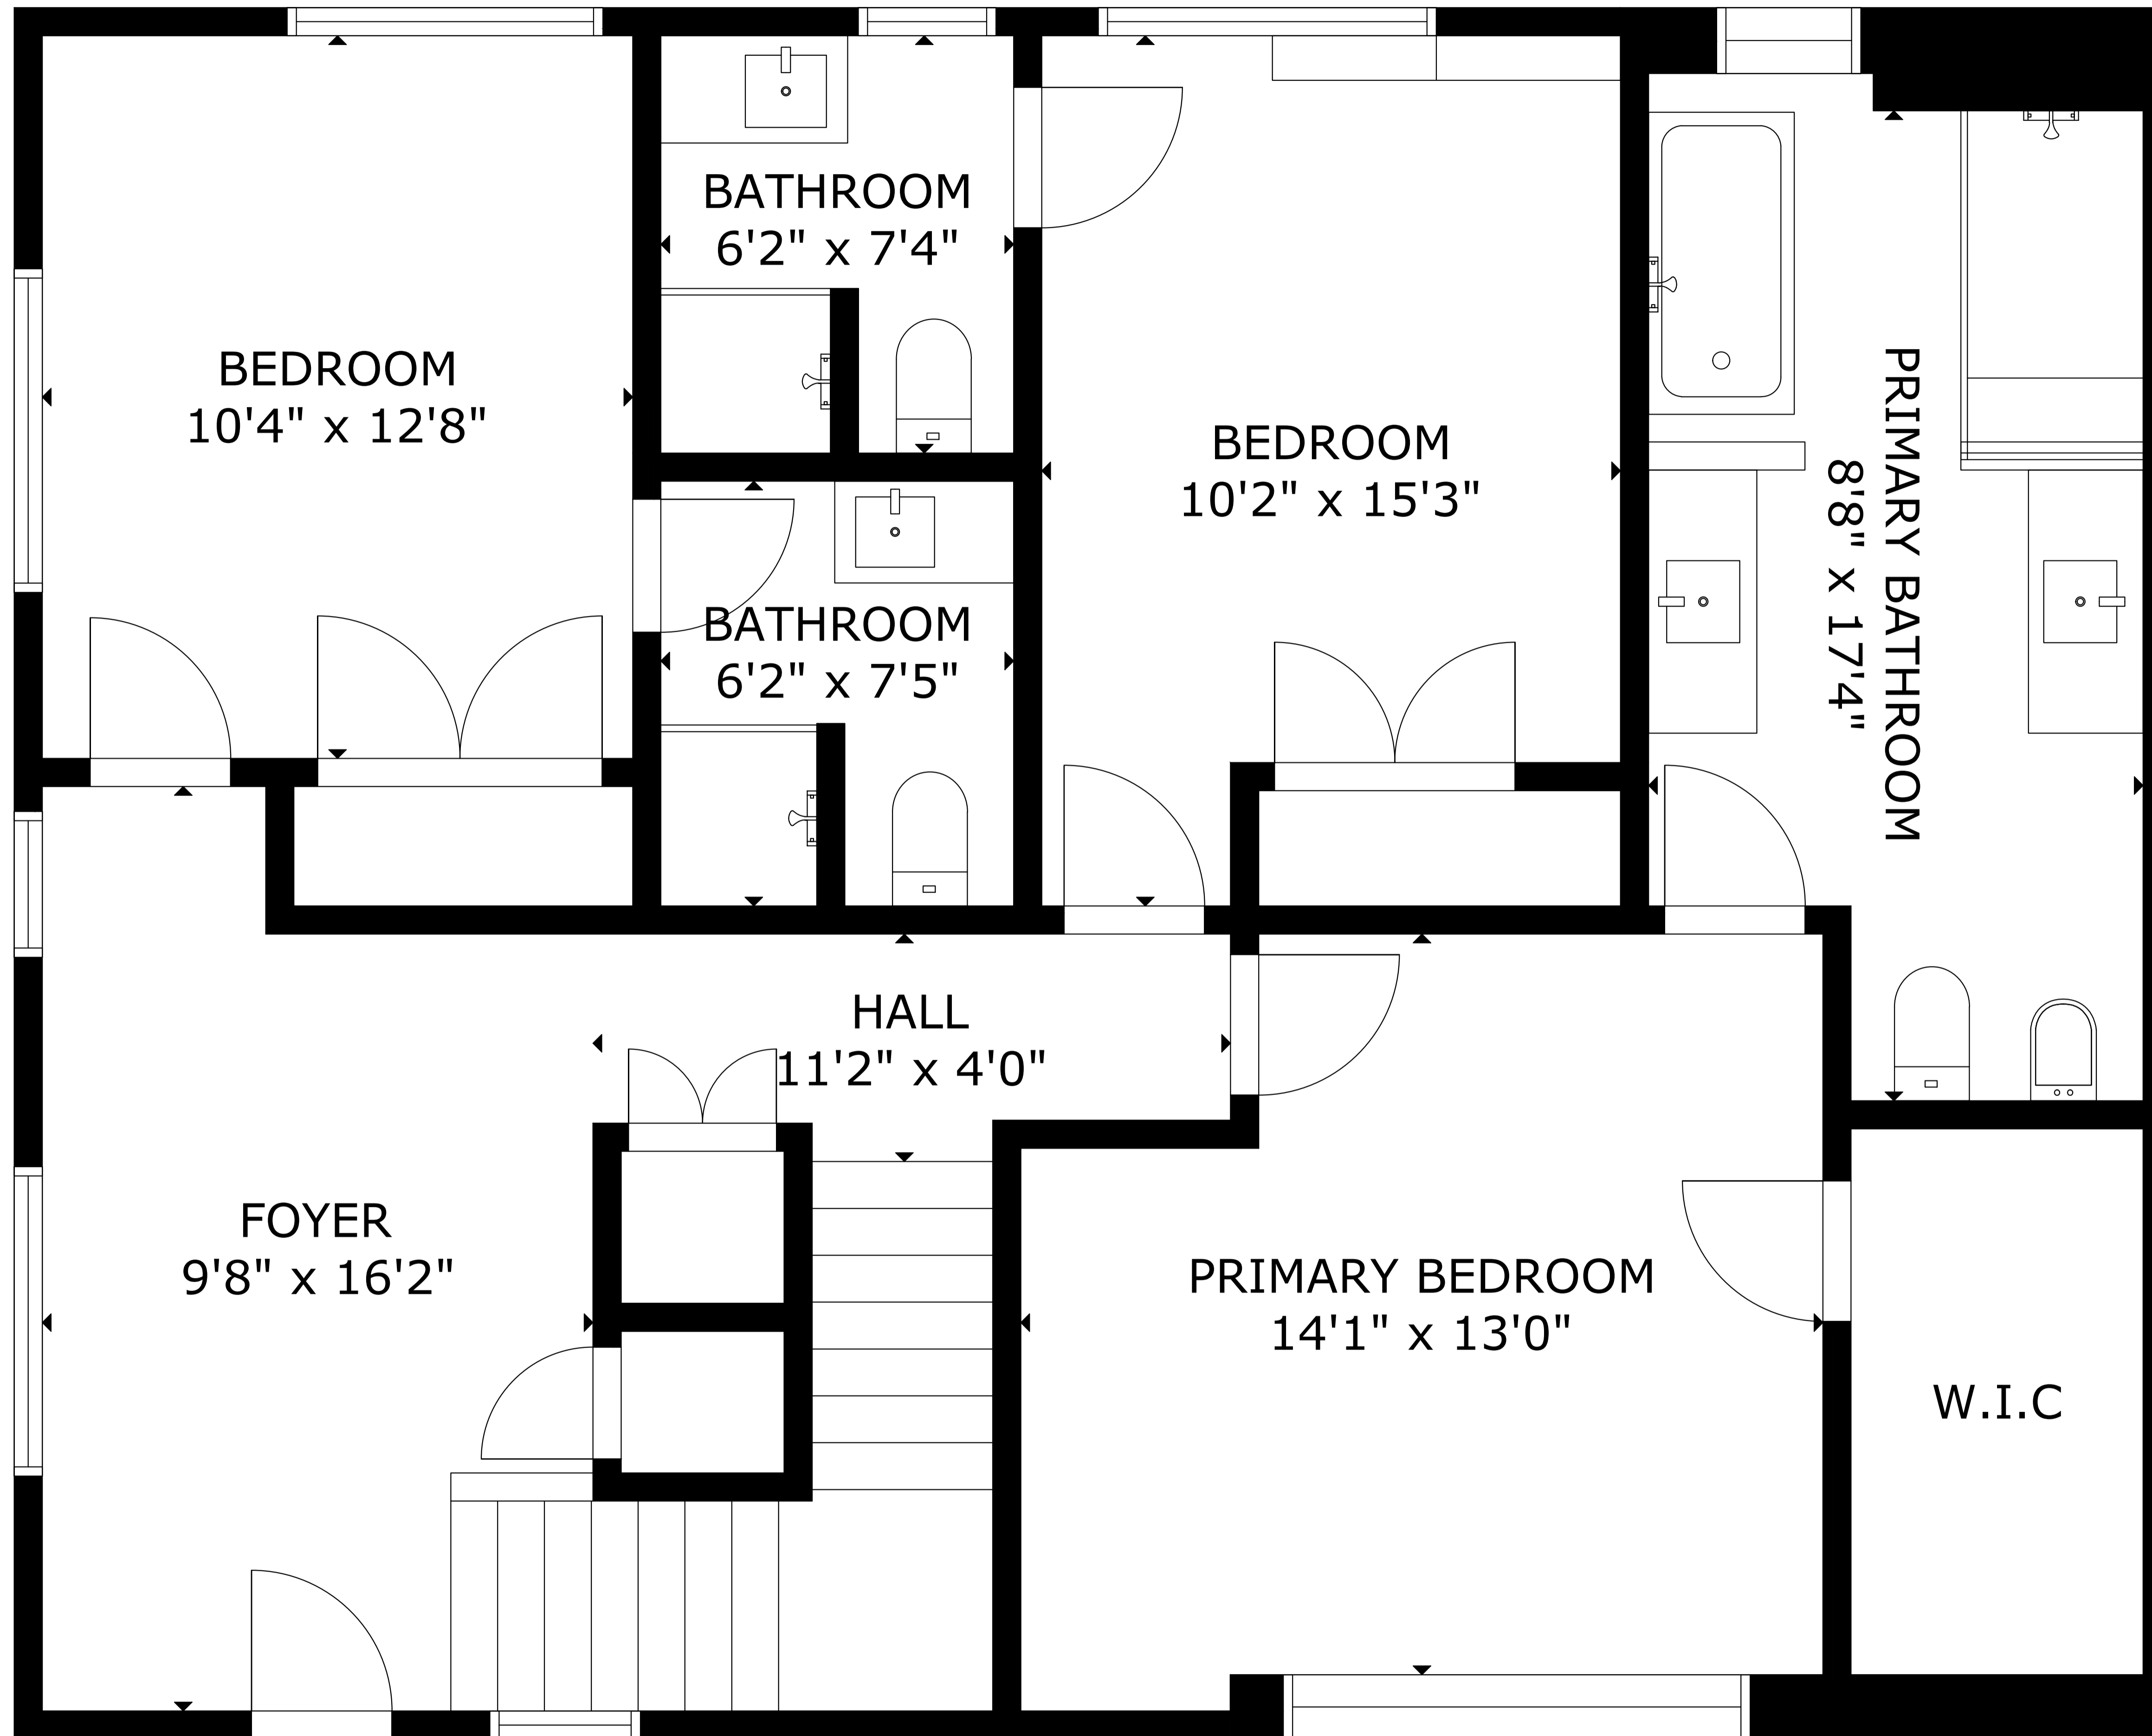

294 Bradford Street, Provincetown

GROSS INTERNAL AREA
TOTAL: 2,292 sq ft

FLOOR 1: 193 sq ft, FLOOR 2: 1,063 sq ft, FLOOR 3: 1,036 sq ft
EXCLUDED AREAS: GARAGE: 380 sq ft, PATIO: 425 sq ft
SIZE AND DIMENSIONS ARE APPROXIMATE, ACTUAL MAY VARY