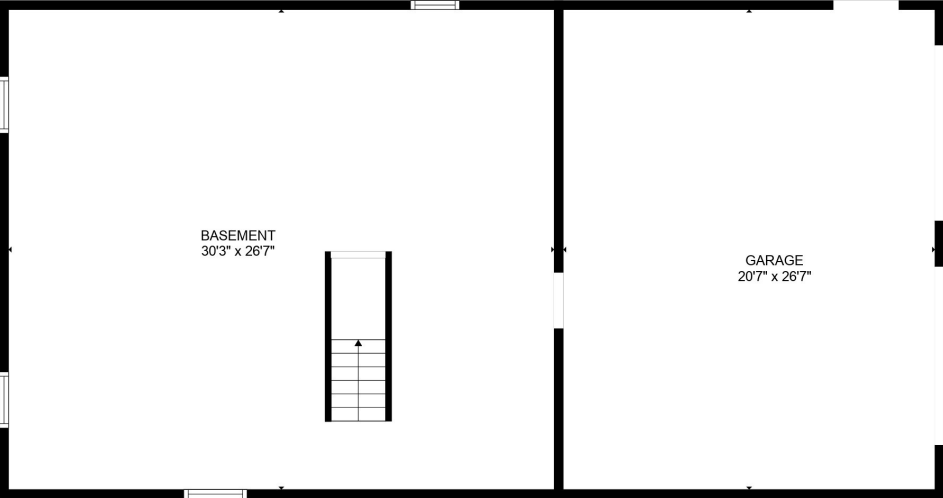

BASEMENT  
30'3" x 26'7"

GARAGE  
20'7" x 26'7"

17 1/2 Park Place  
Bronxville, New York 10708  
(914) 486-5650  
Info@TheTaralloTeam.com  
www.TheTaralloTeam.com

FLOOR 2

LOWER LEVEL

MAIN FLOOR

17 1/2 Park Place  
Bronxville, New York 10708  
(914) 486-5650  
Info@TheTaralloTeam.com  
www.TheTaralloTeam.com