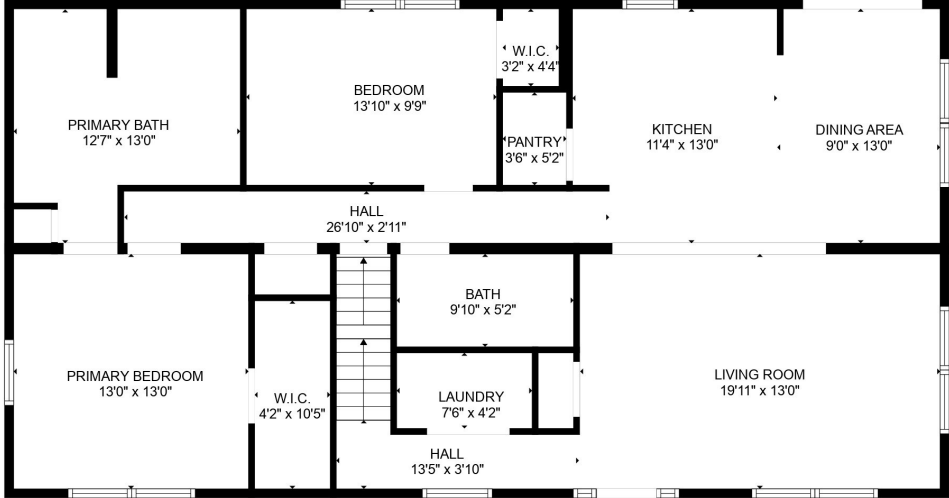

BASEMENT  
30'3" x 26'7"

GARAGE  
20'7" x 26'7"

17 1/2 Park Place  
Bronxville, New York 10708  
(914) 486-5650  
Info@TheTaralloTeam.com  
www.TheTaralloTeam.com

FLOOR 2

LOWER LEVEL

MAIN FLOOR

17 1/2 Park Place  
Bronxville, New York 10708  
(914) 486-5650  
Info@TheTaralloTeam.com  
www.TheTaralloTeam.com