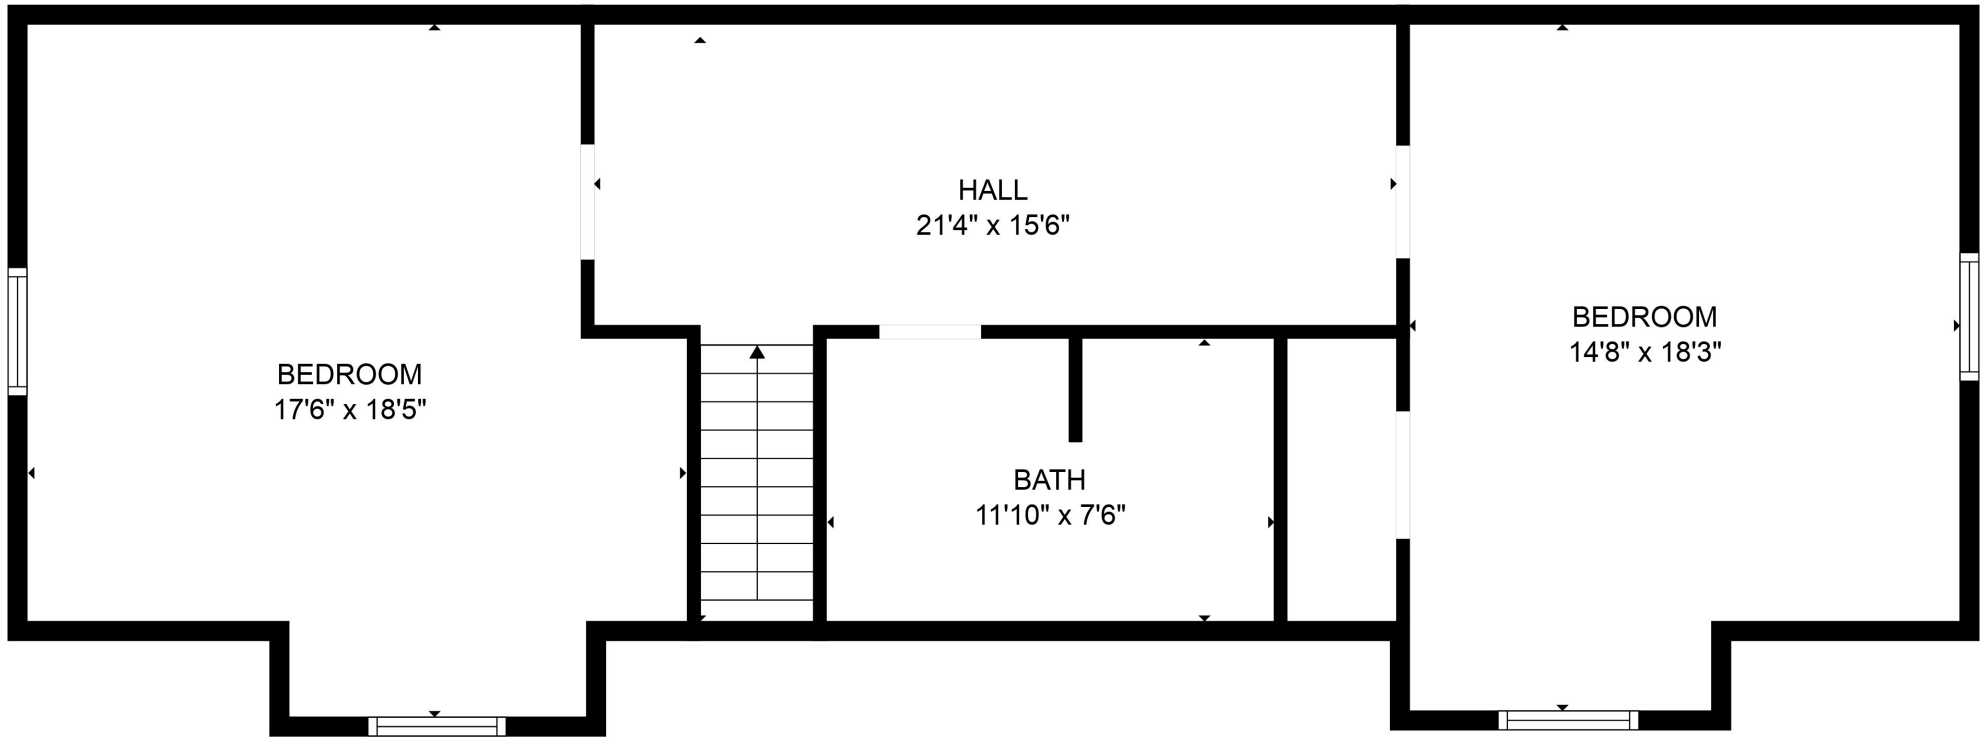

17 1/2 Park Place
Bronxville, New York 10708
(914) 486-5650
Info@TheTaralloTeam.com
www.TheTaralloTeam.com