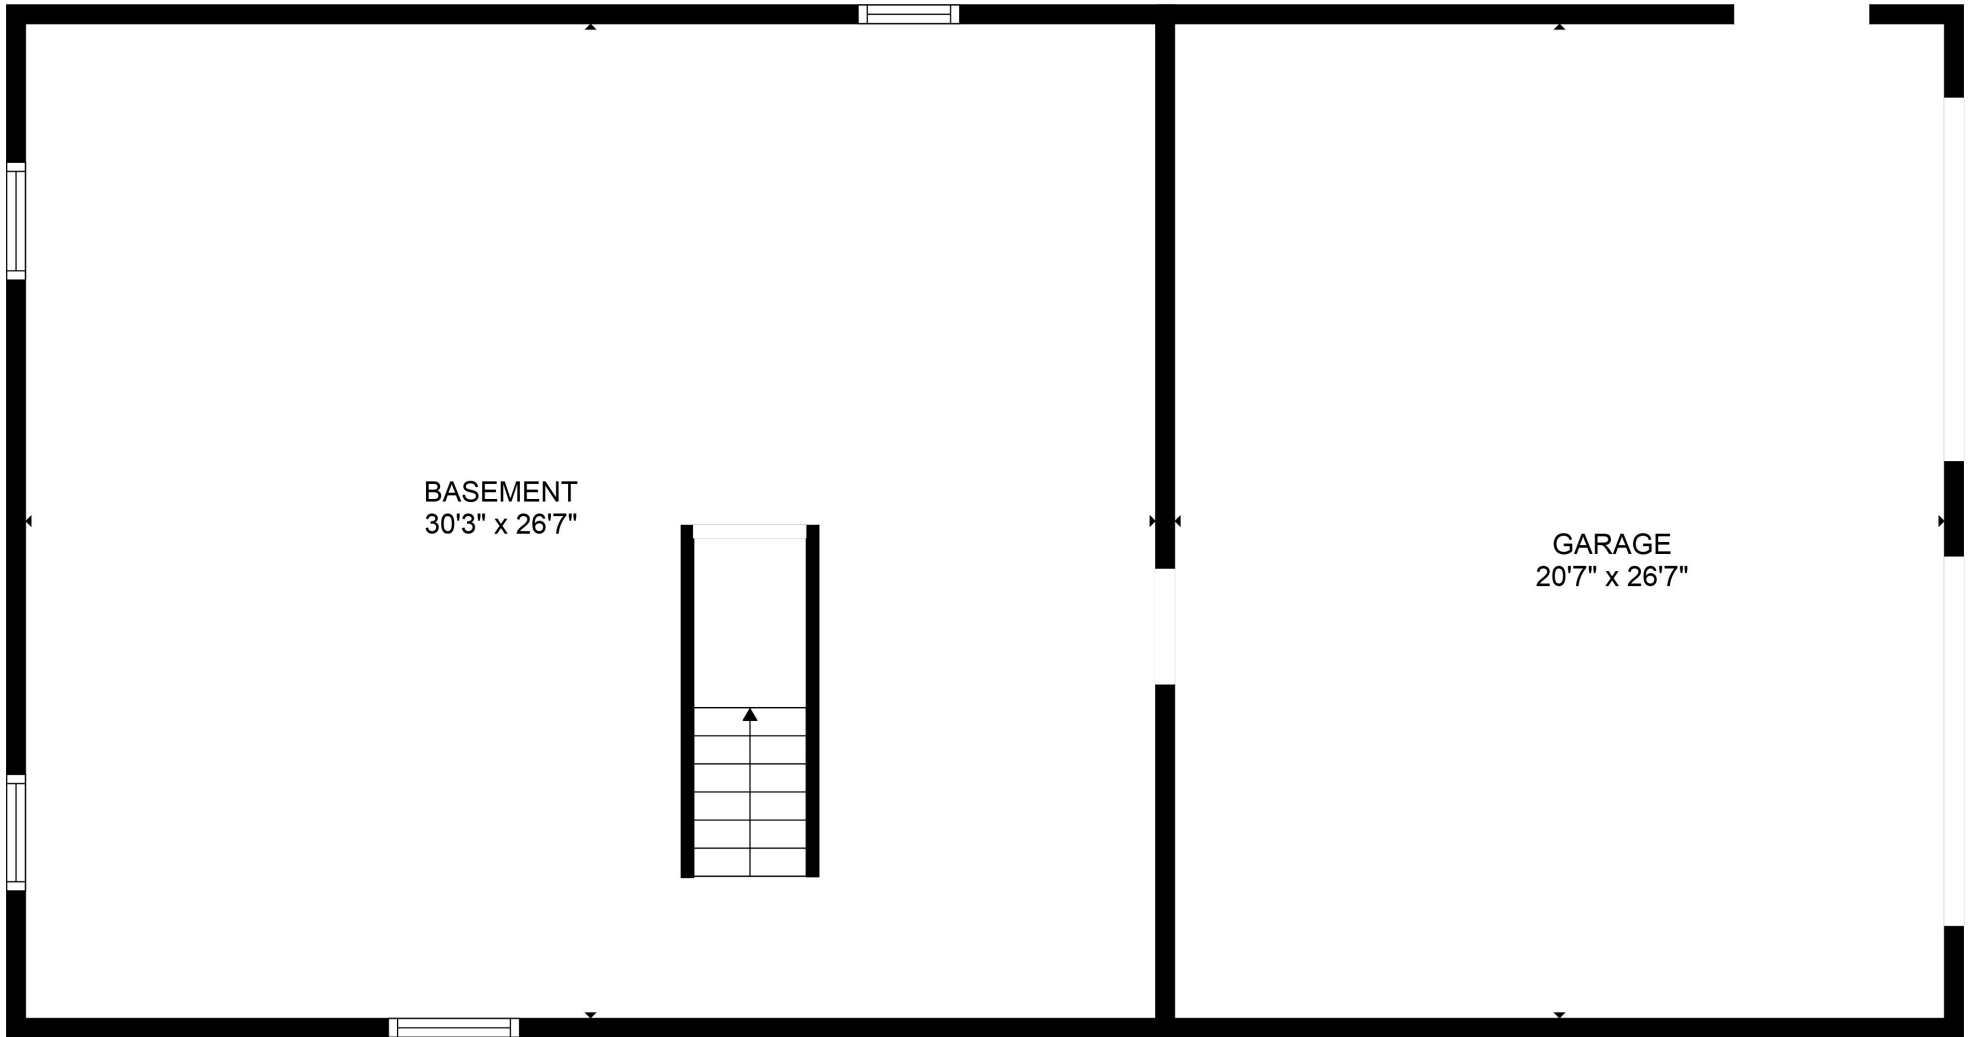

BASEMENT  
30'3" x 26'7"

GARAGE  
20'7" x 26'7"

17 1/2 Park Place  
Bronxville, New York 10708  
(914) 486-5650  
Info@TheTaralloTeam.com  
www.TheTaralloTeam.com

FLOOR 2

LOWER LEVEL

MAIN FLOOR

17 1/2 Park Place  
Bronxville, New York 10708  
(914) 486-5650  
Info@TheTaralloTeam.com  
www.TheTaralloTeam.com