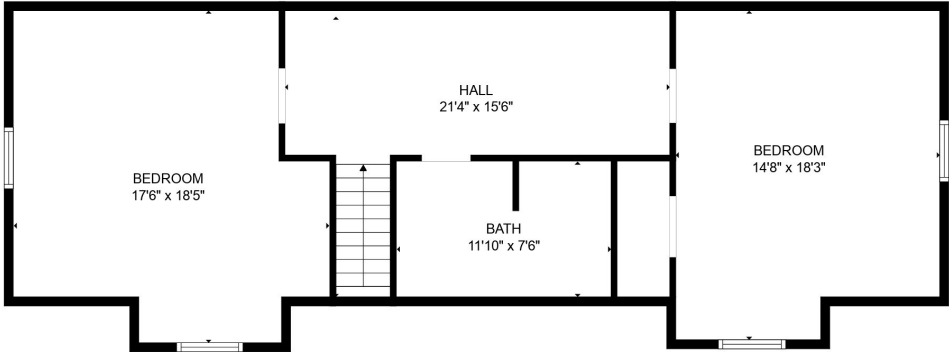

BASEMENT  
30'3" x 26'7"

GARAGE  
20'7" x 26'7"

17 1/2 Park Place  
Bronxville, New York 10708  
(914) 486-5650  
Info@TheTaralloTeam.com  
www.TheTaralloTeam.com

FLOOR 2

LOWER LEVEL

MAIN FLOOR

17 1/2 Park Place  
Bronxville, New York 10708  
(914) 486-5650  
Info@TheTaralloTeam.com  
www.TheTaralloTeam.com