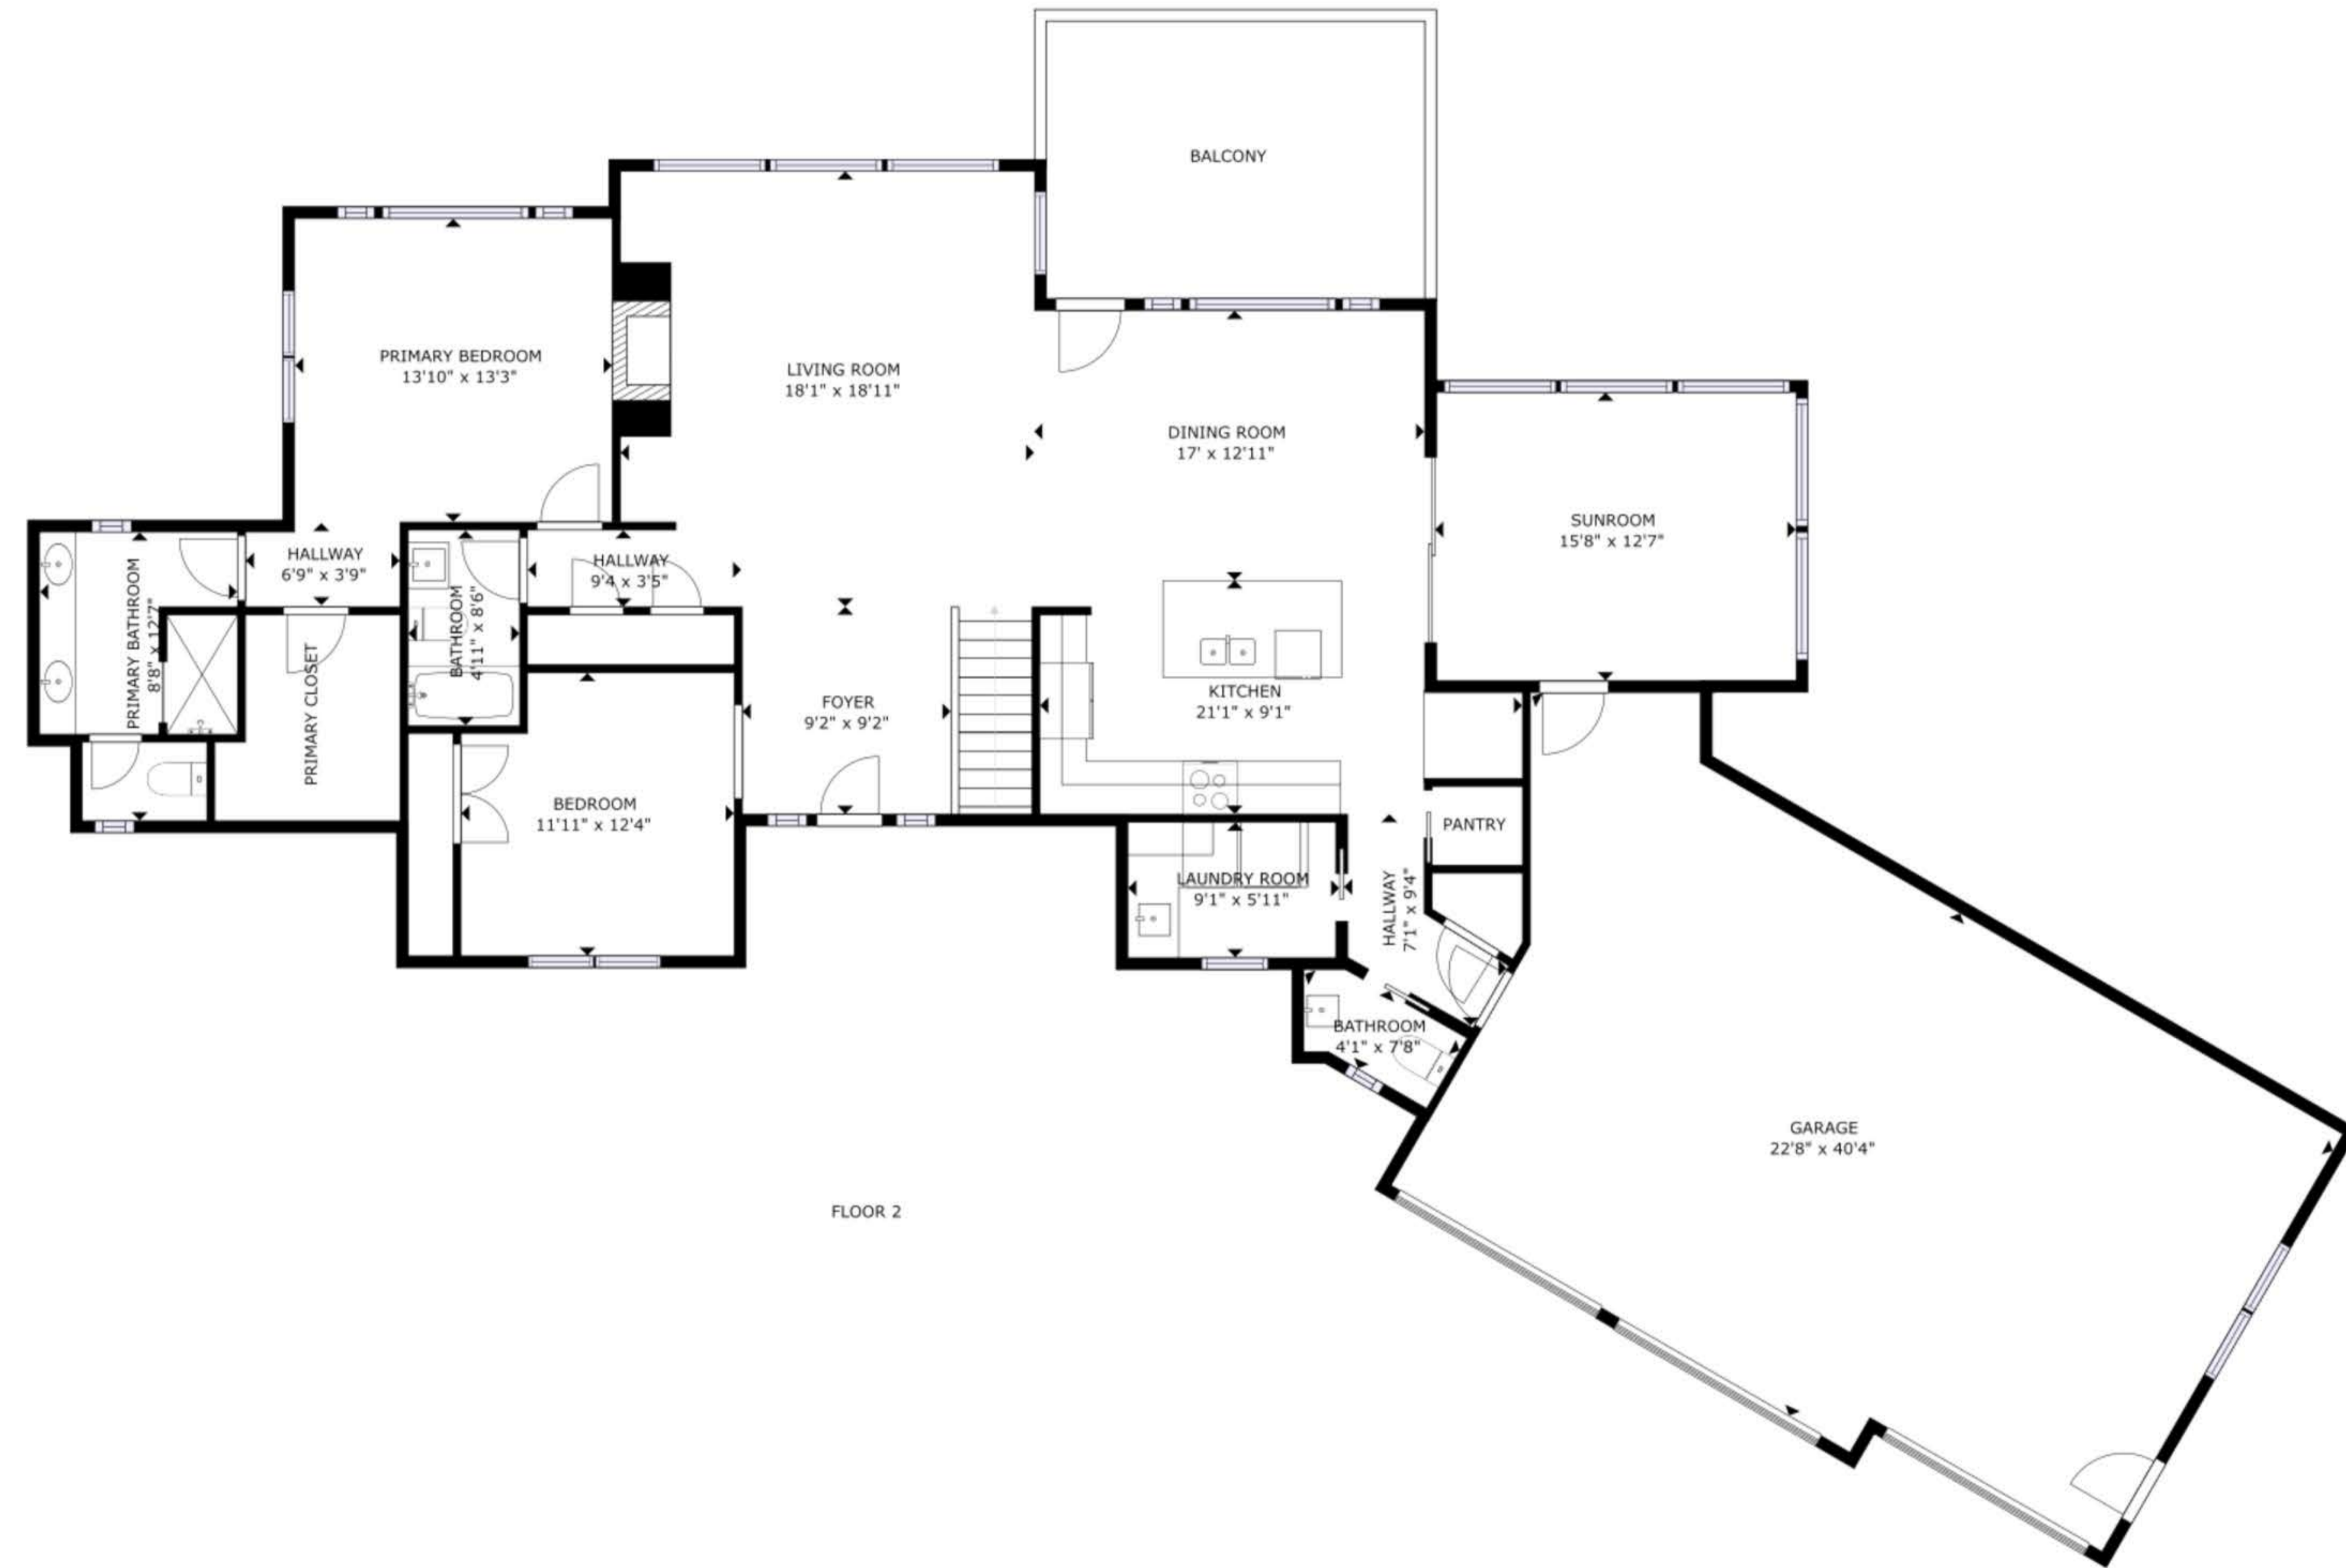

# 1106 Big Flat

Missoula, MT 59804

FLOOR 1

FLOOR 2

4

BEDROOMS

3.5

BATHROOMS

3438

TOTAL SQ.FT.

Measurements are approximate and may not be to scale.

The floor plan illustration is not suitable for construction/architectural purposes.

This communication is not intended to cause or induce breach of an existing agency agreement.