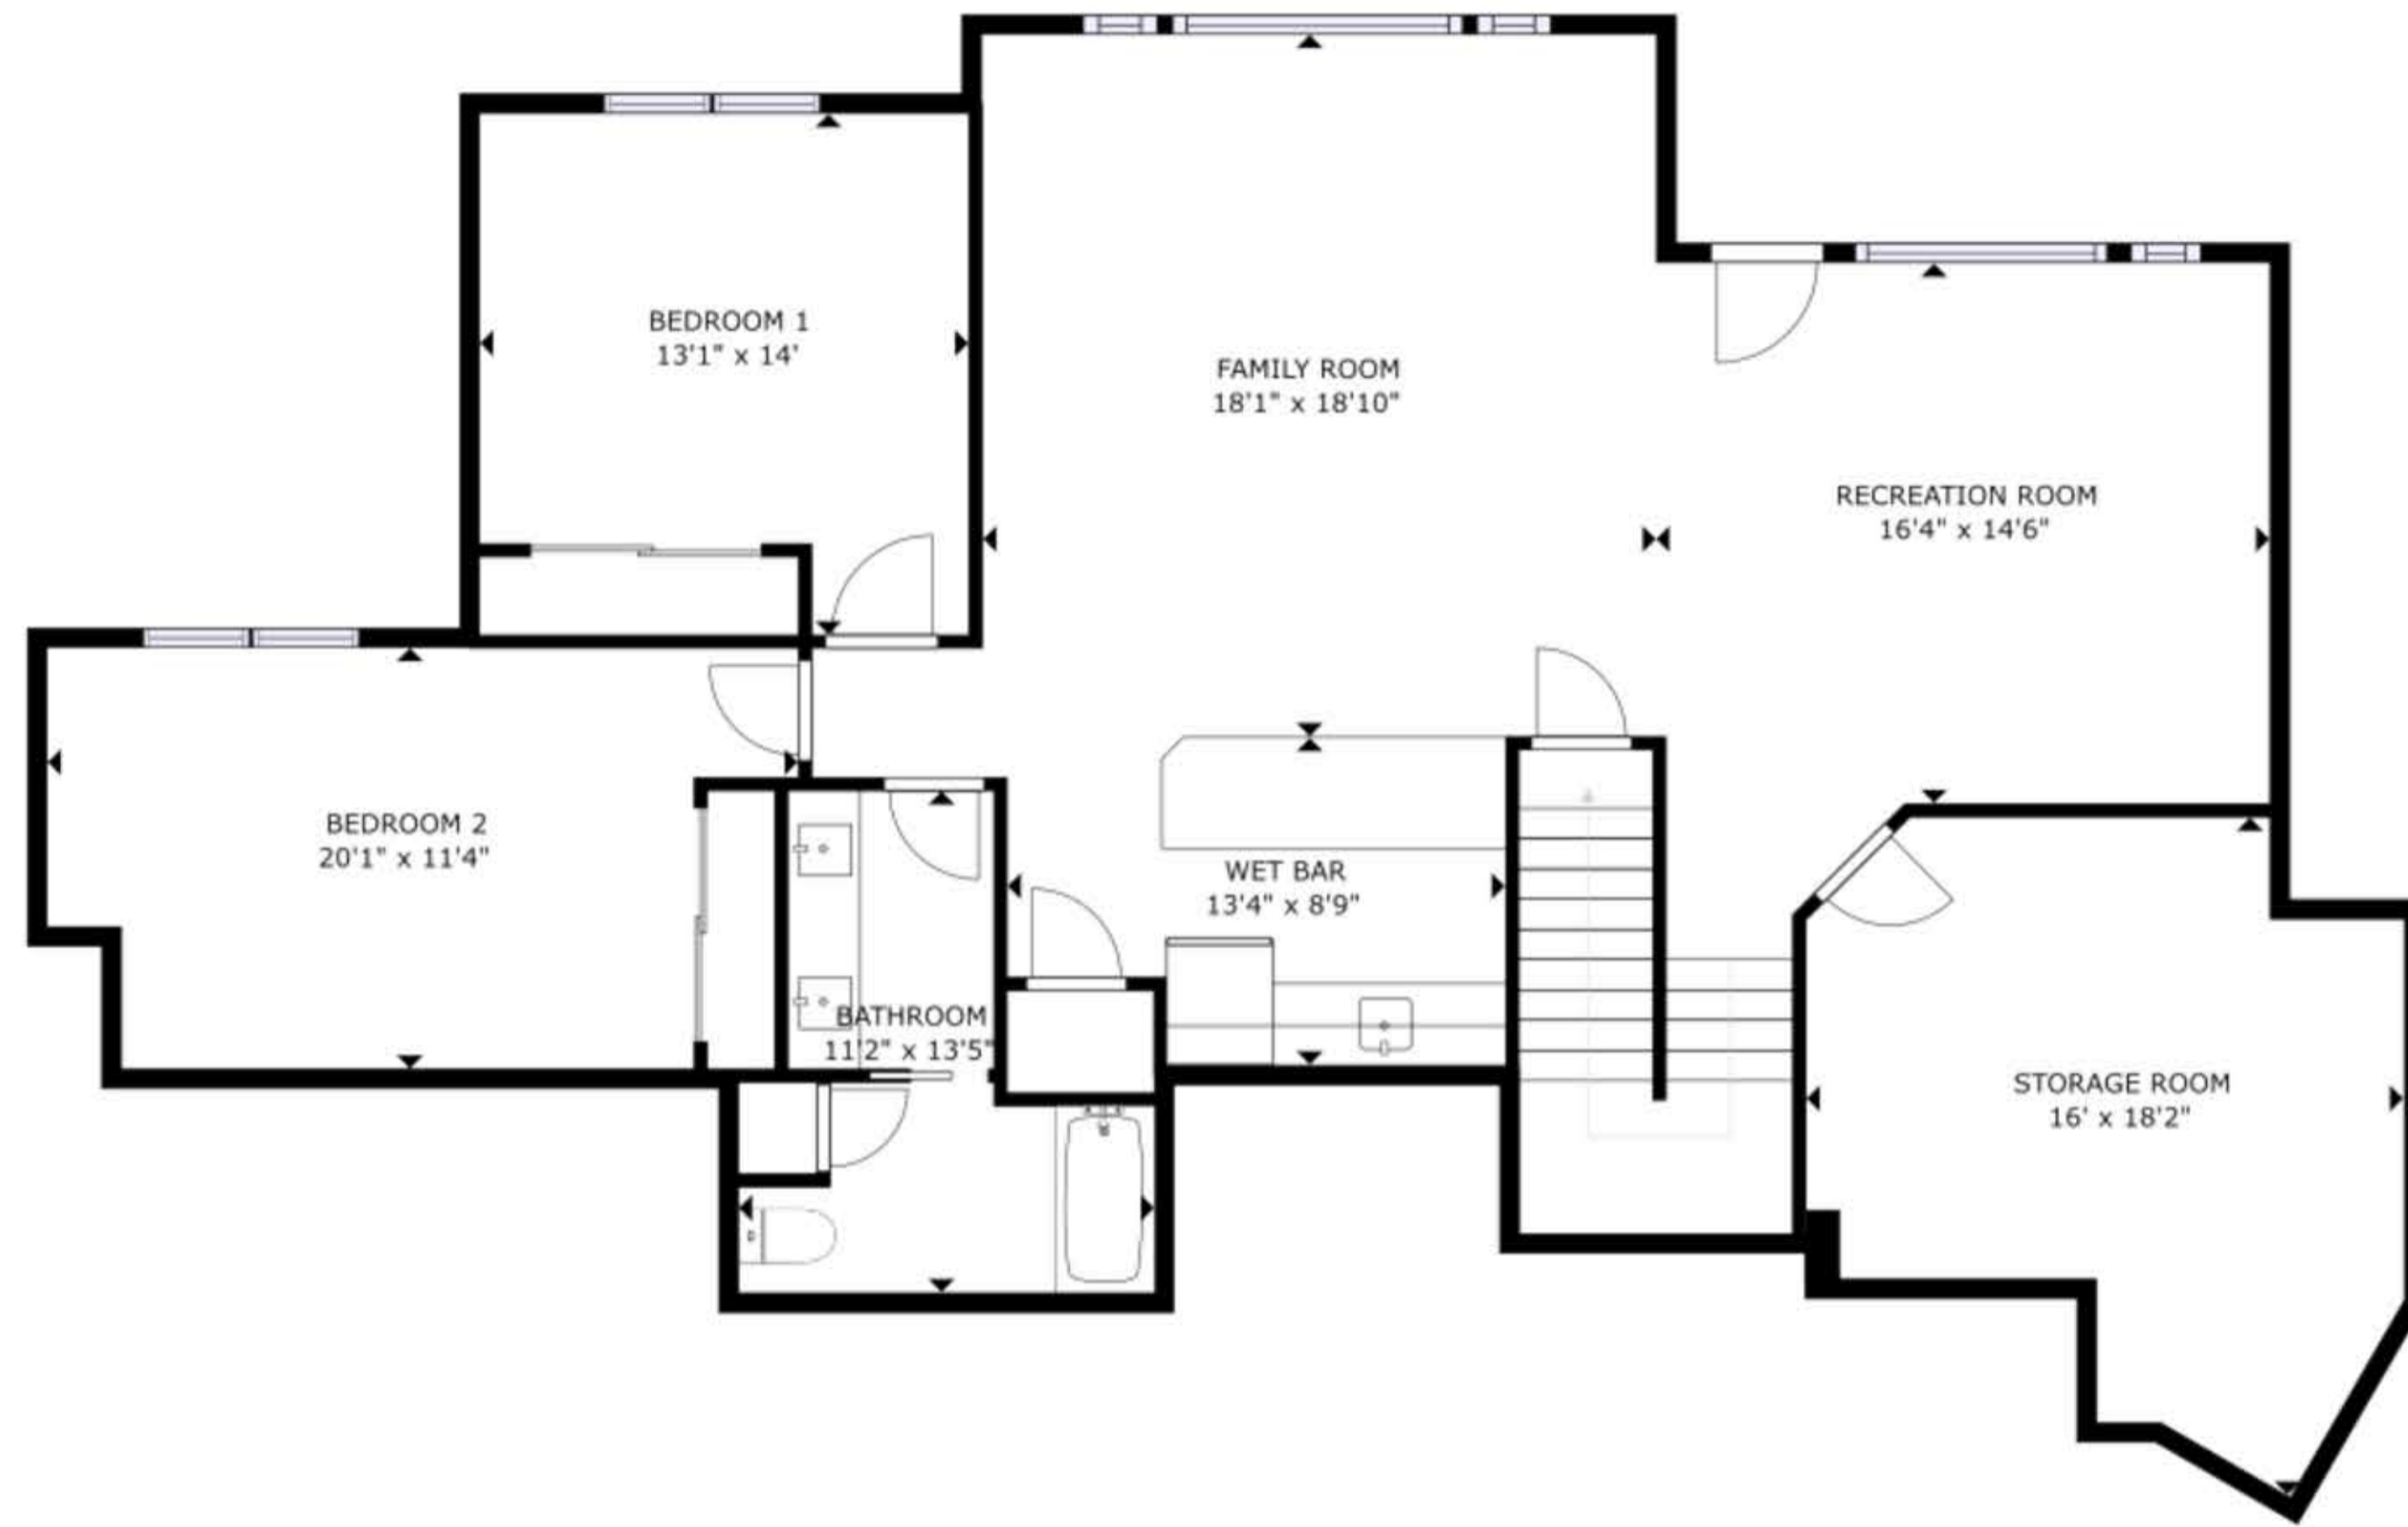

# 1106 Big Flat

Missoula, MT 59804

FLOOR 1

FLOOR 2

4

BEDROOMS

3.5

BATHROOMS

3438

TOTAL SQ.FT.

Measurements are approximate and may not be to scale.

The floor plan illustration is not suitable for construction/architectural purposes.

This communication is not intended to cause or induce breach of an existing agency agreement.