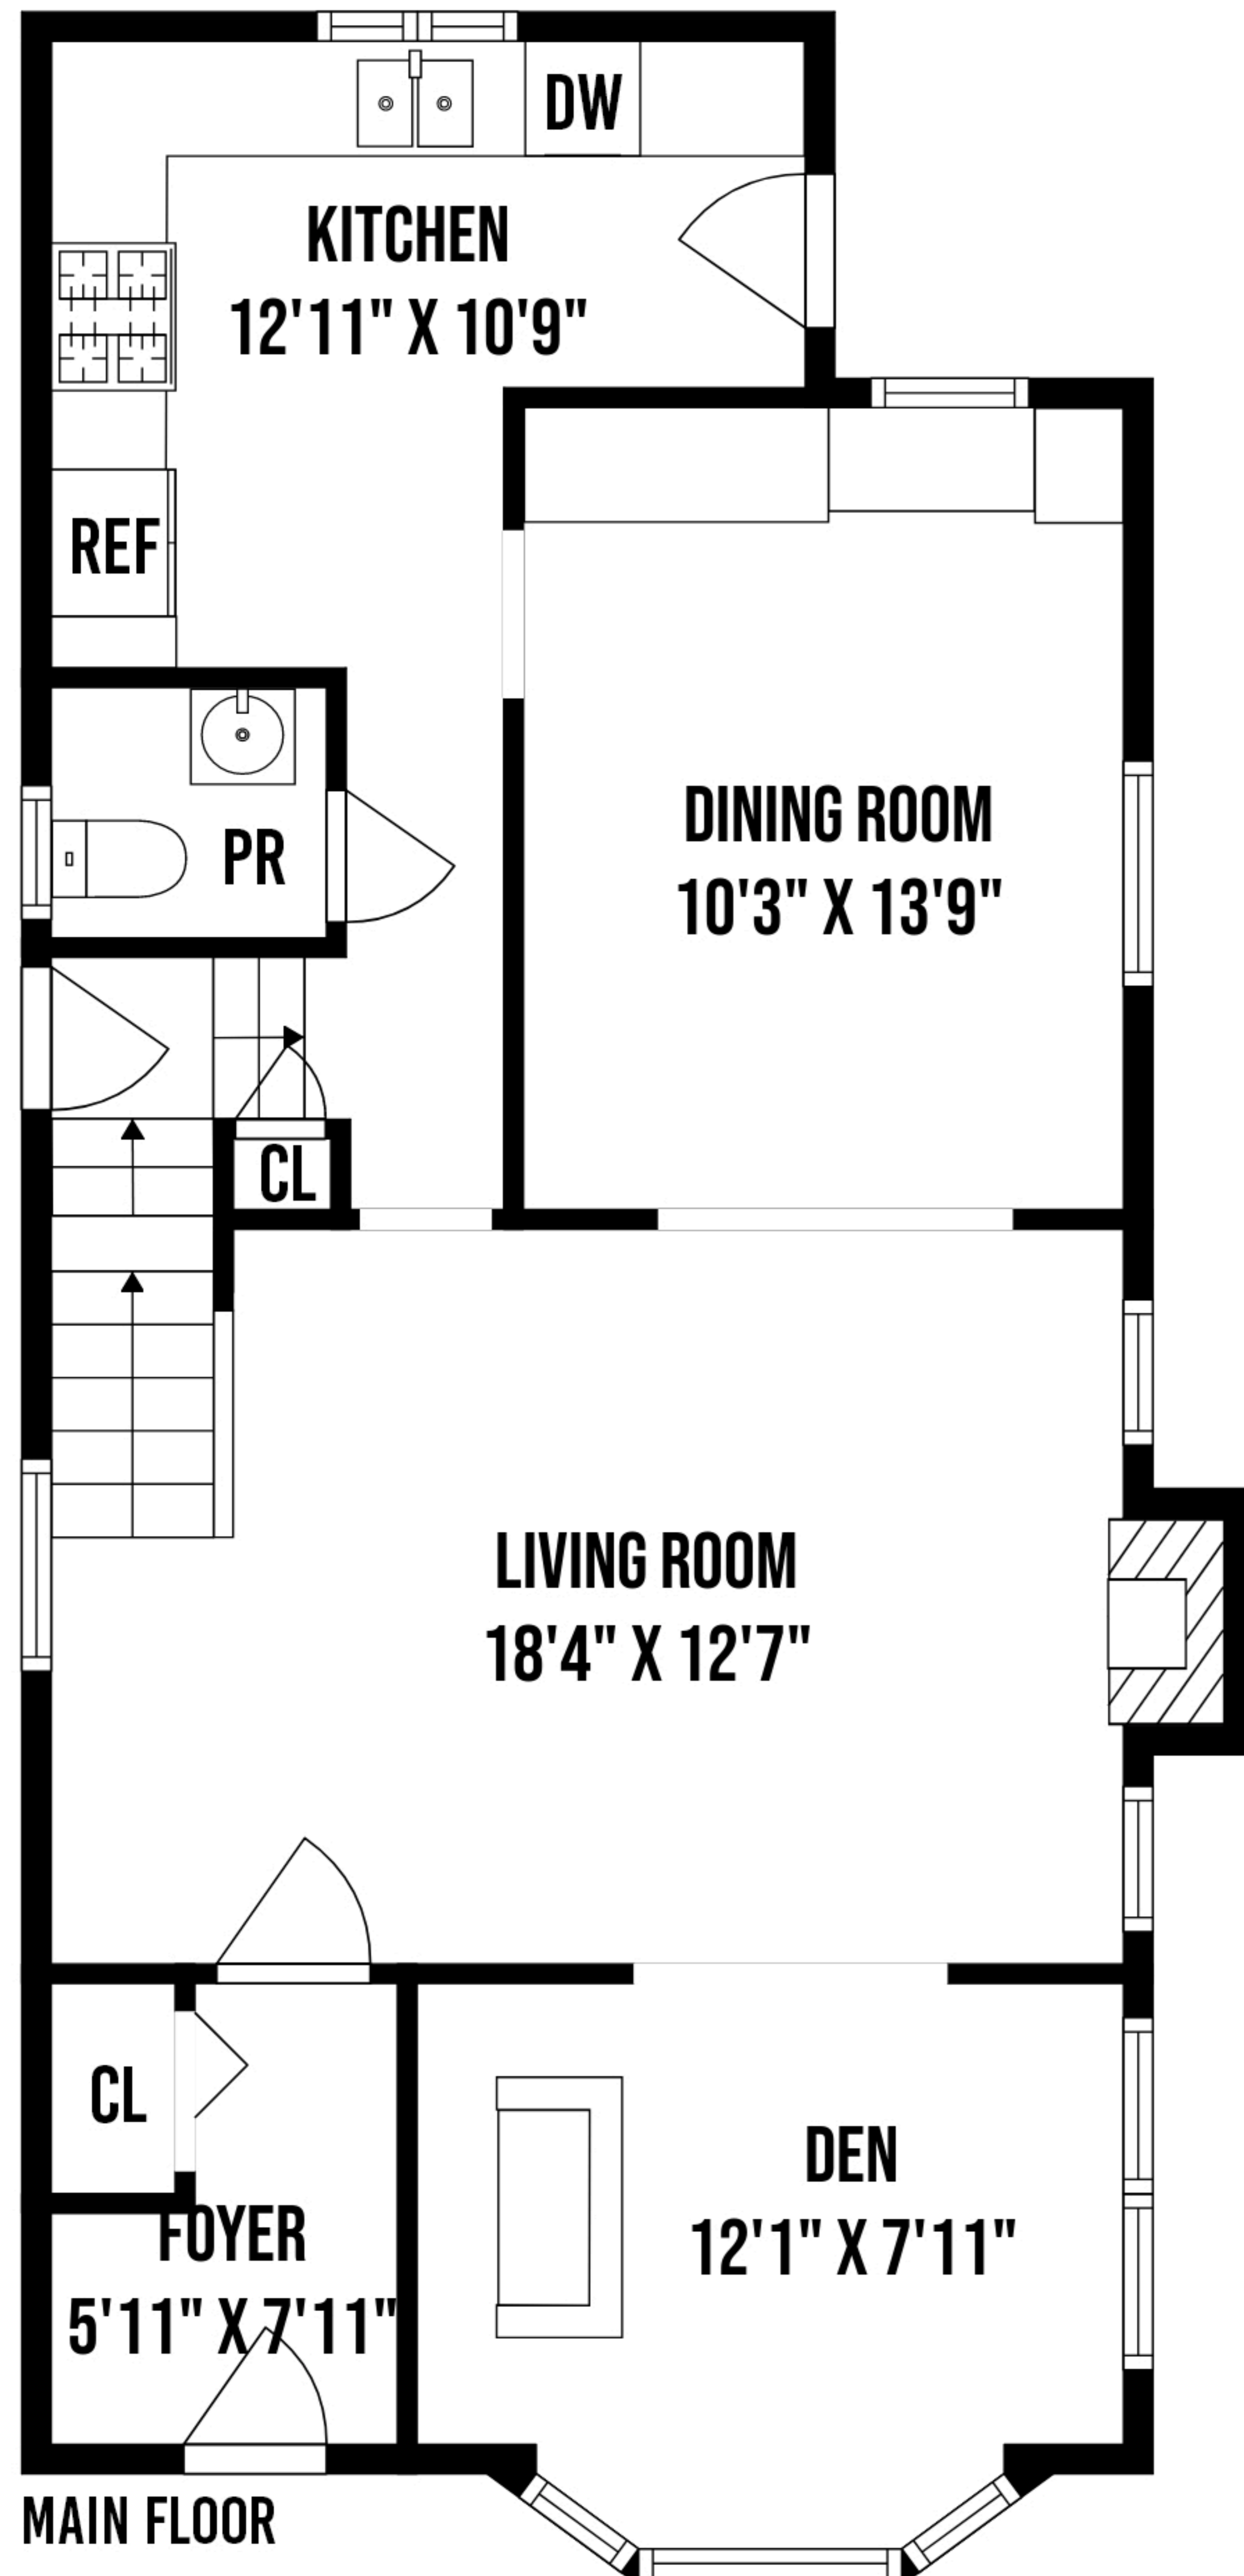

310 MARCELLUS ROAD MINEOLA NY

PREPARED BY "HOME MEDIA GROUP INC." TEL 212-731-2301  
THIS FLOOR PLAN ILLUSTRATION IS AN APPROXIMATION OF EXISTING STRUCTURES AND FEATURES AND IS PROVIDED FOR CONVENIENCE ONLY  
WITH THE PERMISSION OF THE SELLER. ALL MEASUREMENTS ARE APPROXIMATE AND NOT GUARANTEED TO BE EXACT OR TO SCALE.