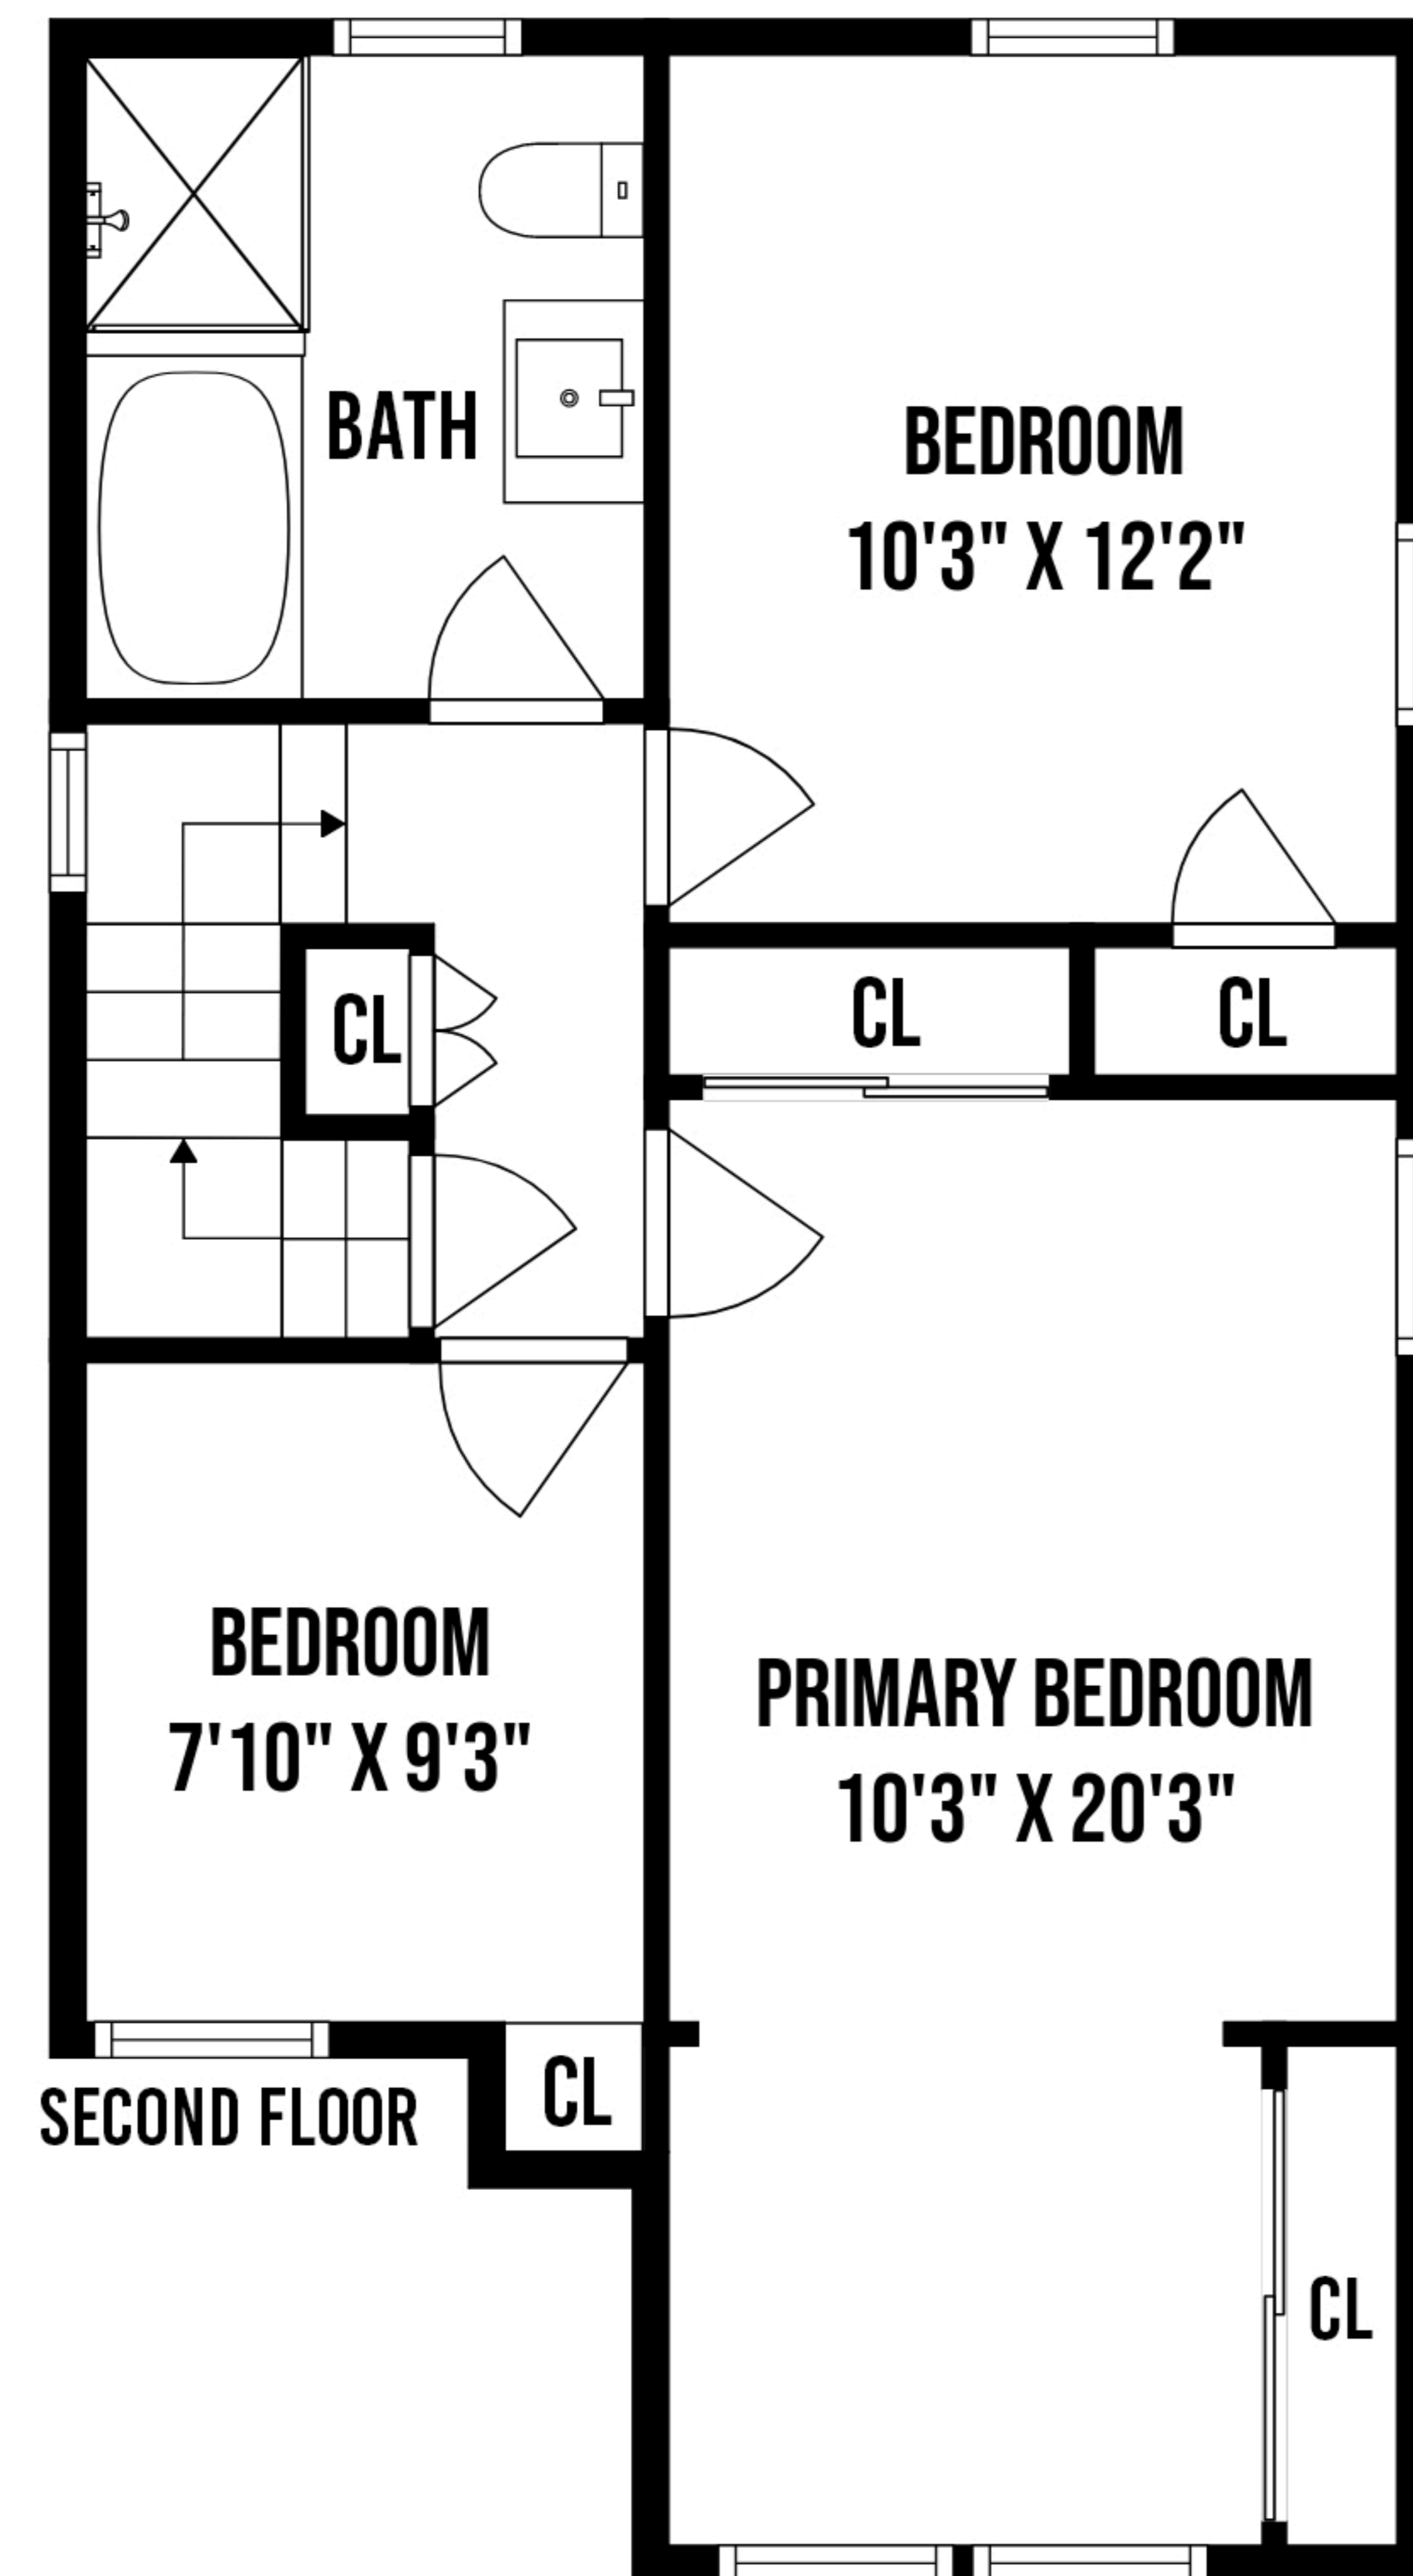

310 MARCELLUS ROAD MINEOLA NY

PREPARED BY "HOME MEDIA GROUP INC." TEL 212-731-2301  
THIS FLOOR PLAN ILLUSTRATION IS AN APPROXIMATION OF EXISTING STRUCTURES AND FEATURES AND IS PROVIDED FOR CONVENIENCE ONLY  
WITH THE PERMISSION OF THE SELLER. ALL MEASUREMENTS ARE APPROXIMATE AND NOT GUARANTEED TO BE EXACT OR TO SCALE.