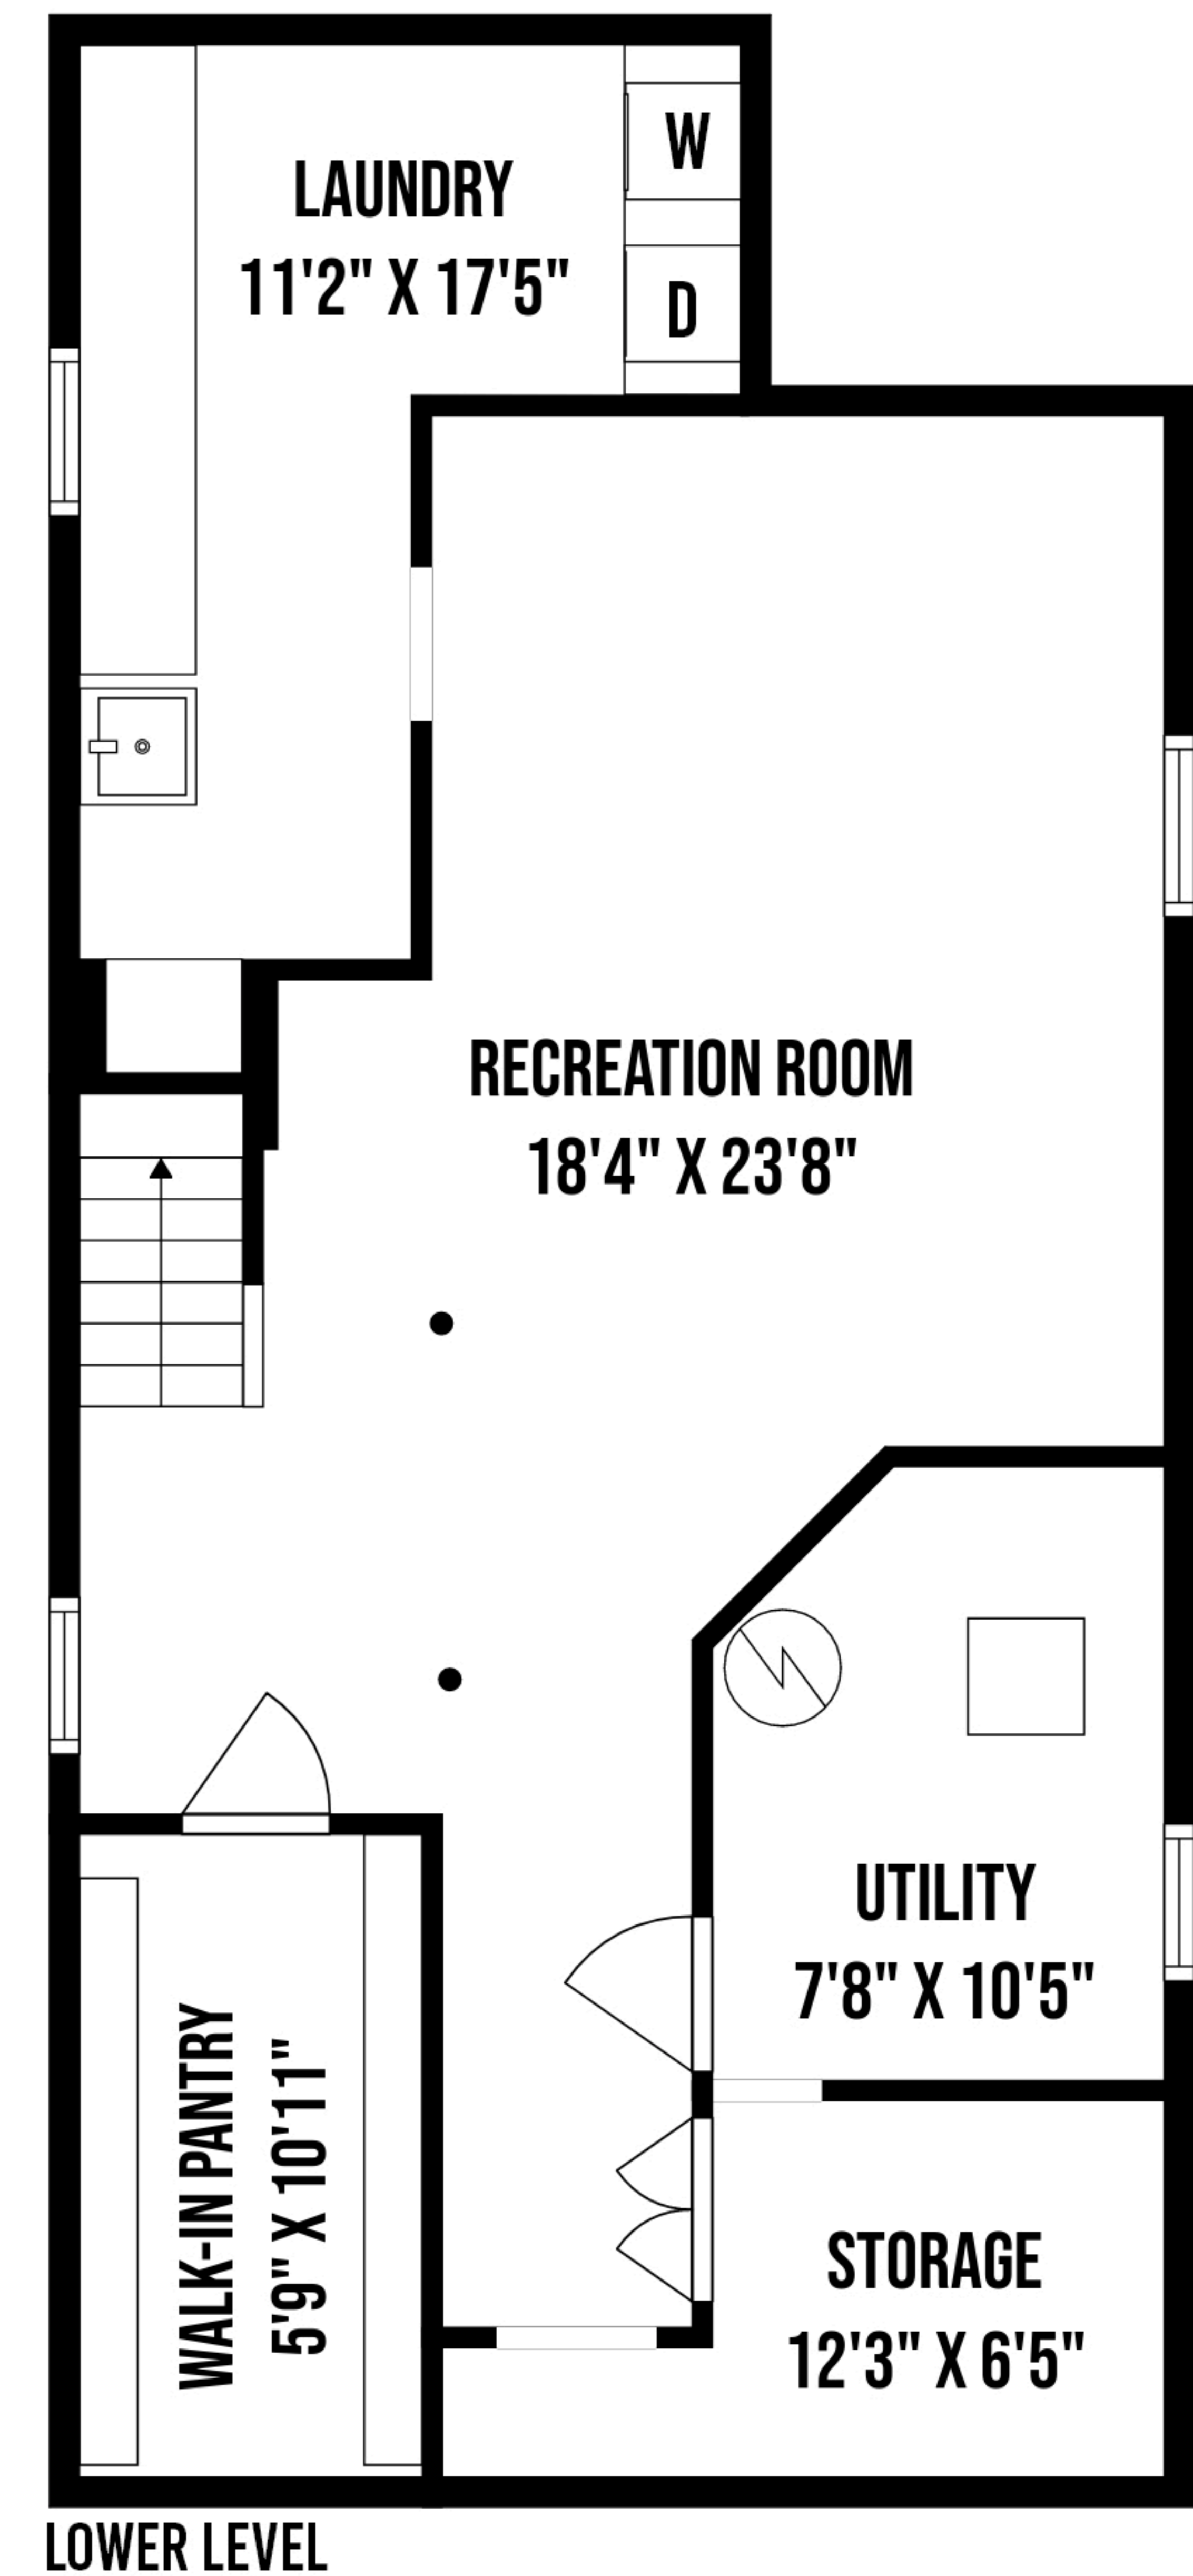

310 MARCELLUS ROAD MINEOLA NY

PREPARED BY "HOME MEDIA GROUP INC." TEL 212-731-2301  
THIS FLOOR PLAN ILLUSTRATION IS AN APPROXIMATION OF EXISTING STRUCTURES AND FEATURES AND IS PROVIDED FOR CONVENIENCE ONLY  
WITH THE PERMISSION OF THE SELLER. ALL MEASUREMENTS ARE APPROXIMATE AND NOT GUARANTEED TO BE EXACT OR TO SCALE.