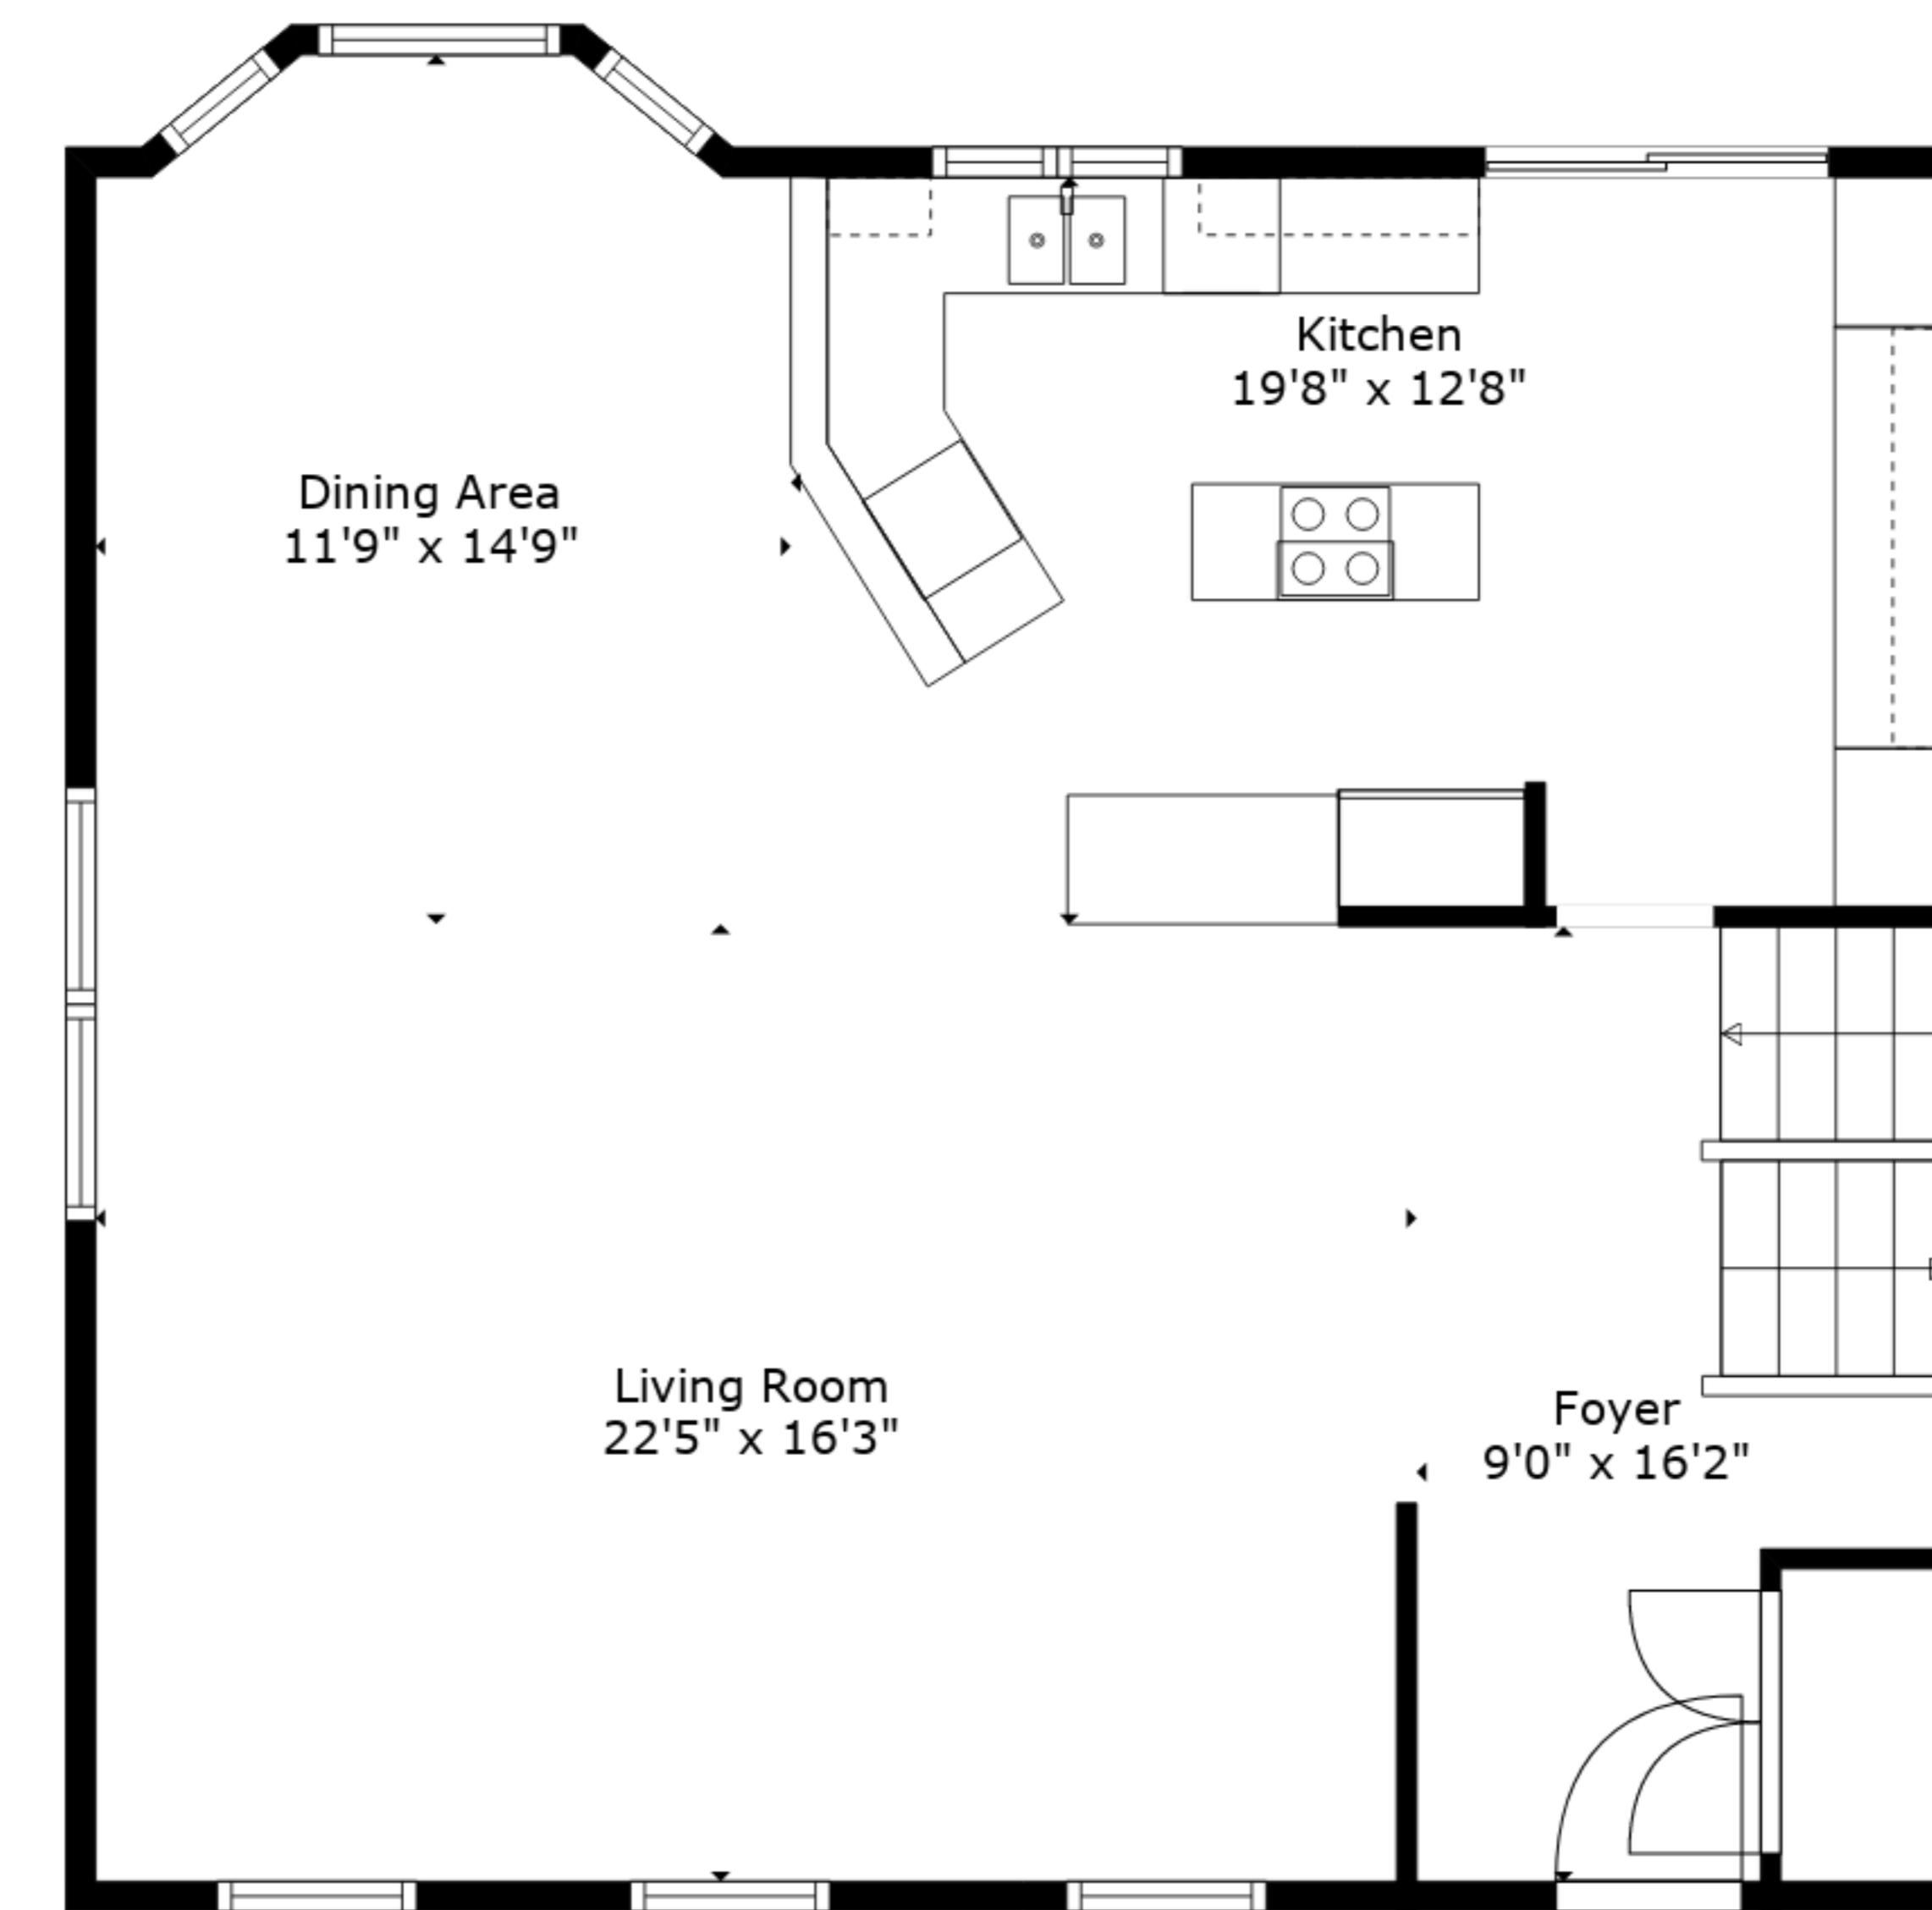

Measurements Deemed Highly Reliable But Not Guaranteed. Measured By Cubicasa Tech.

TOTAL: 3383 sq. ft

BELOW GROUND: 780 sq. ft, FLOOR 2: 544 sq. ft, FLOOR 3: 925 sq. ft, FLOOR 4: 1134 sq. ft
 EXCLUDED AREAS: ELECTRICAL ROOM: 59 sq. ft, STORAGE: 54 sq. ft, GARAGE: 528 sq. ft,
 FIREPLACE: 11 sq. ft, BALCONY: 23 sq. ft

Measurements Deemed Highly Reliable But Not Guaranteed. Measured By Cubicasa Tech.

Floor 1

Floor 2

Floor 3

Floor 4

TOTAL: 3383 sq. ft

BELOW GROUND: 780 sq. ft, FLOOR 2: 544 sq. ft, FLOOR 3: 925 sq. ft, FLOOR 4: 1134 sq. ft
 EXCLUDED AREAS: ELECTRICAL ROOM: 59 sq. ft, STORAGE: 54 sq. ft, GARAGE: 528 sq. ft,
 FIREPLACE: 11 sq. ft, BALCONY: 23 sq. ft