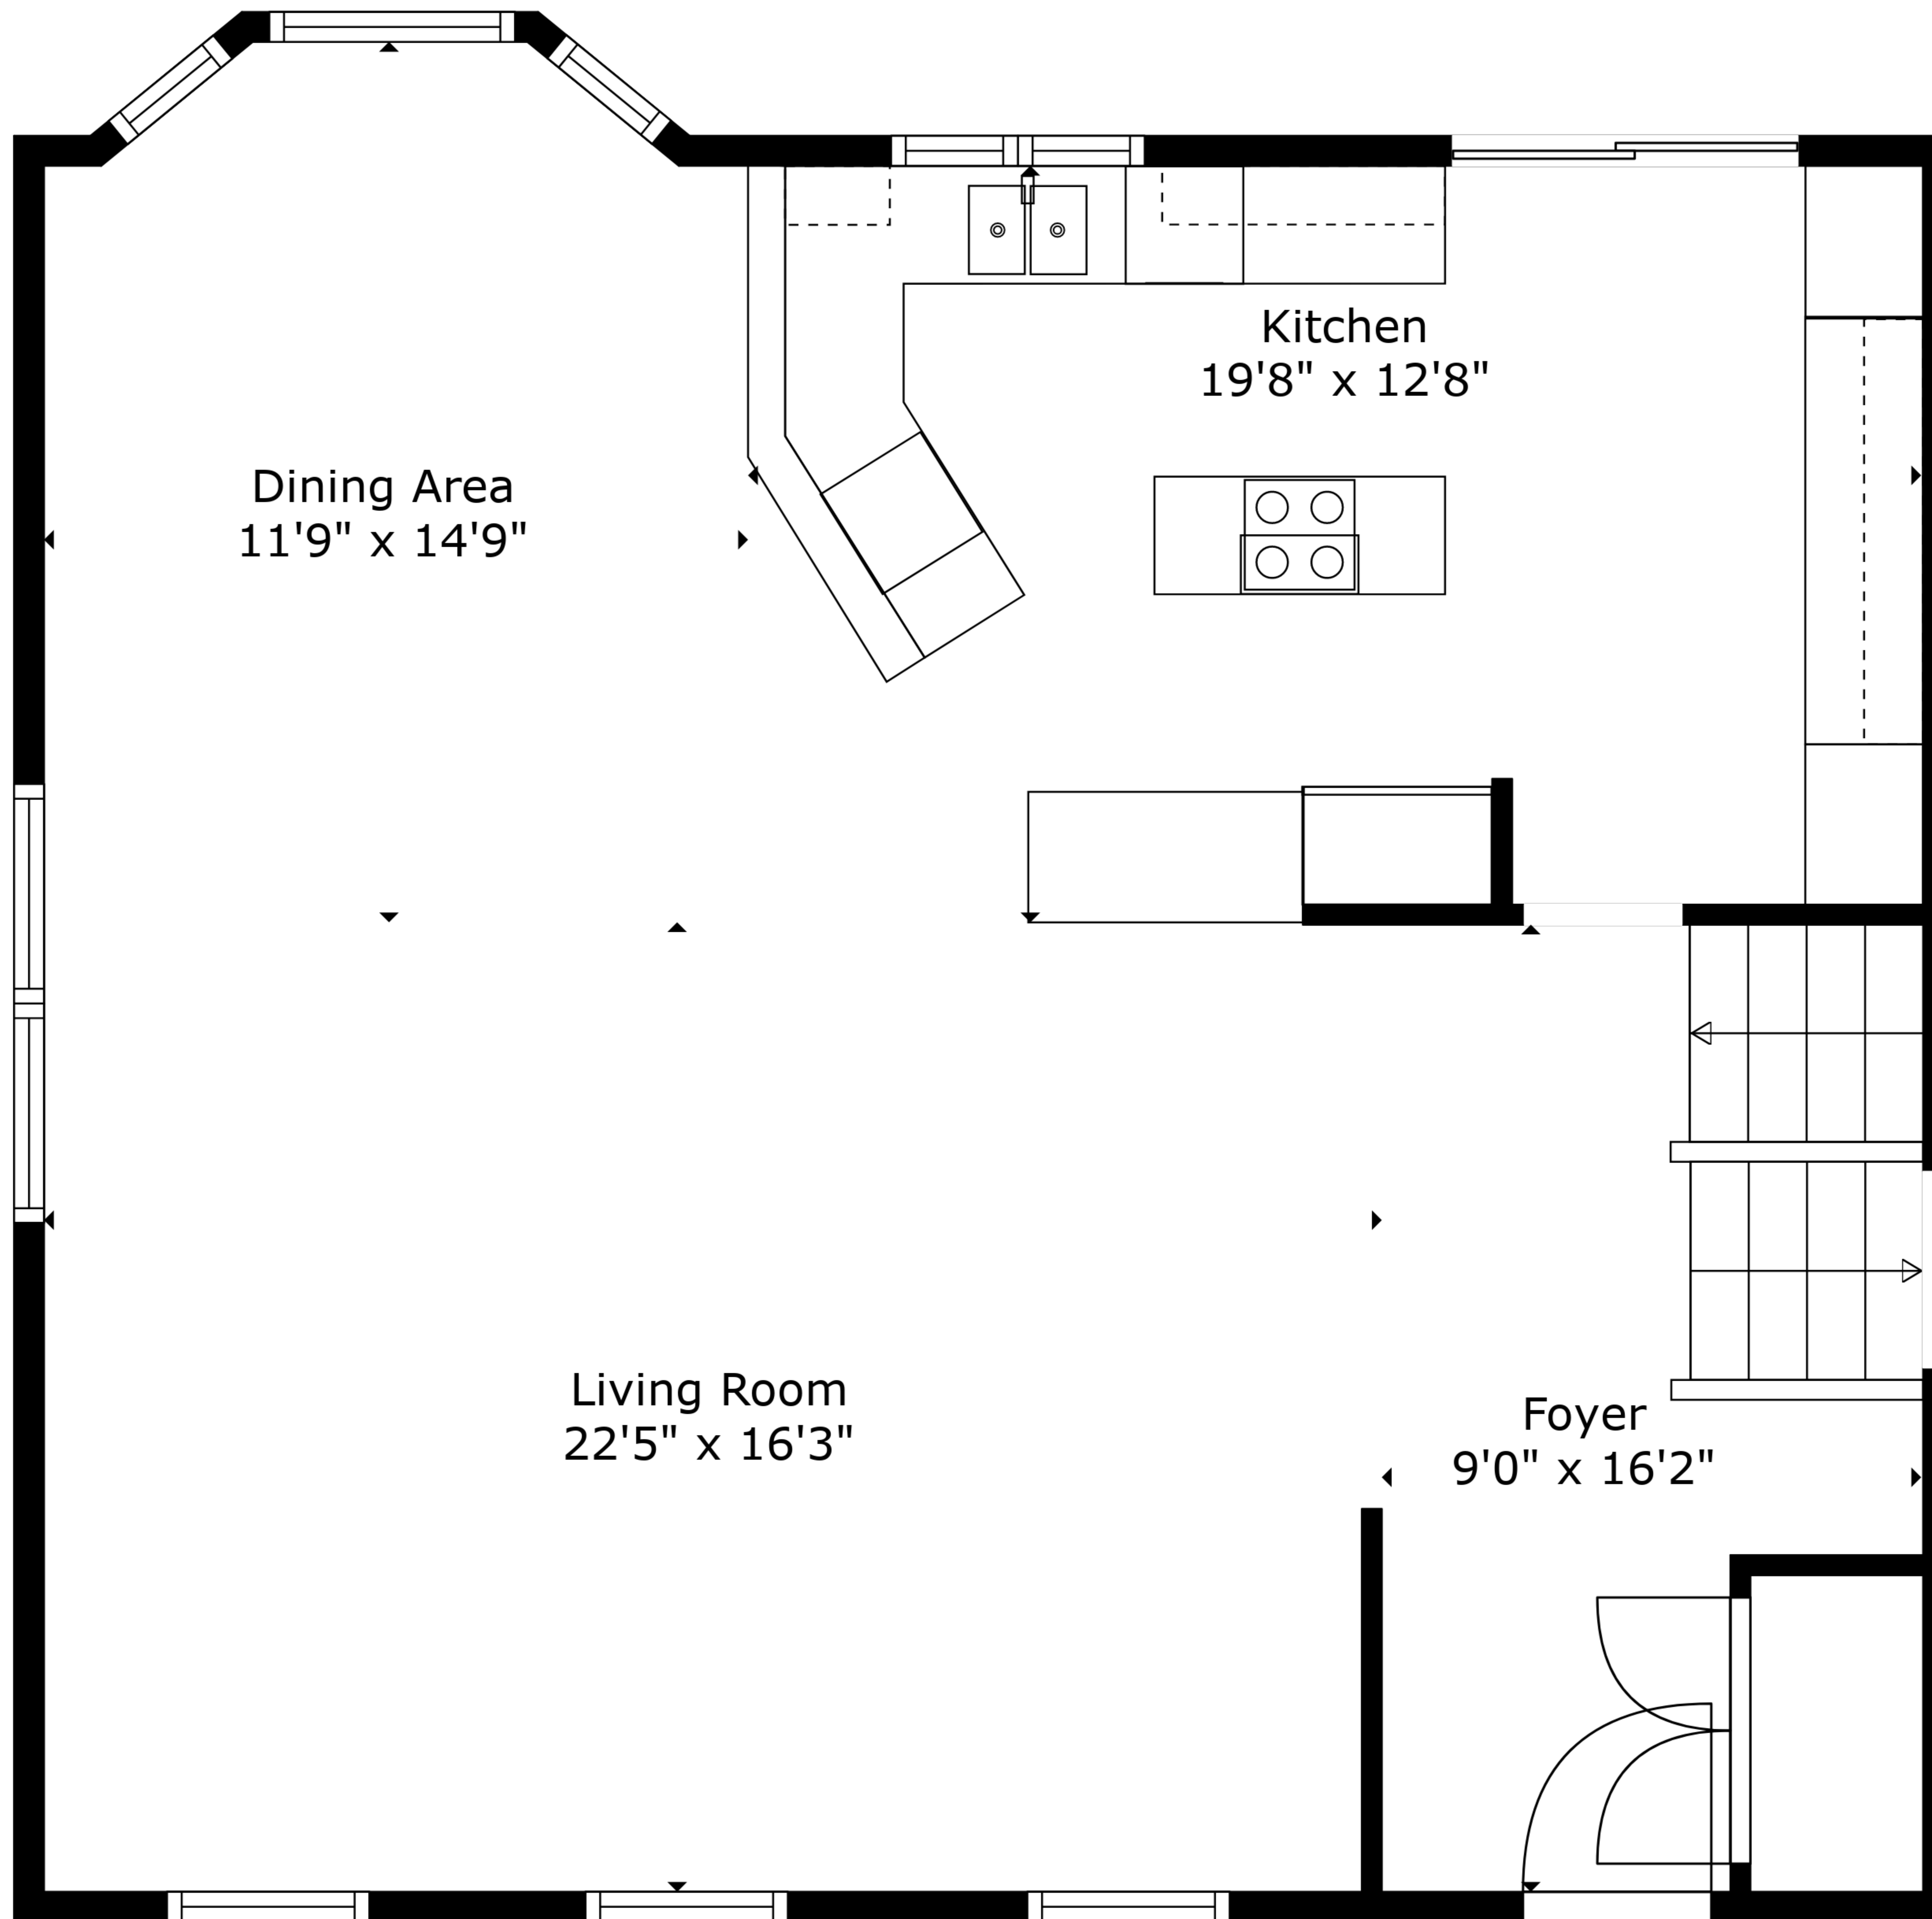

TOTAL: 3383 sq. ft

BELOW GROUND: 780 sq. ft, FLOOR 2: 544 sq. ft, FLOOR 3: 925 sq. ft, FLOOR 4: 1134 sq. ft
 EXCLUDED AREAS: ELECTRICAL ROOM: 59 sq. ft, STORAGE: 54 sq. ft, GARAGE: 528 sq. ft,
 FIREPLACE: 11 sq. ft, BALCONY: 23 sq. ft

Measurements Deemed Highly Reliable But Not Guaranteed. Measured By Cubicasa Tech.

TOTAL: 3383 sq. ft

BELOW GROUND: 780 sq. ft, FLOOR 2: 544 sq. ft, FLOOR 3: 925 sq. ft, FLOOR 4: 1134 sq. ft
 EXCLUDED AREAS: ELECTRICAL ROOM: 59 sq. ft, STORAGE: 54 sq. ft, GARAGE: 528 sq. ft,
 FIREPLACE: 11 sq. ft, BALCONY: 23 sq. ft