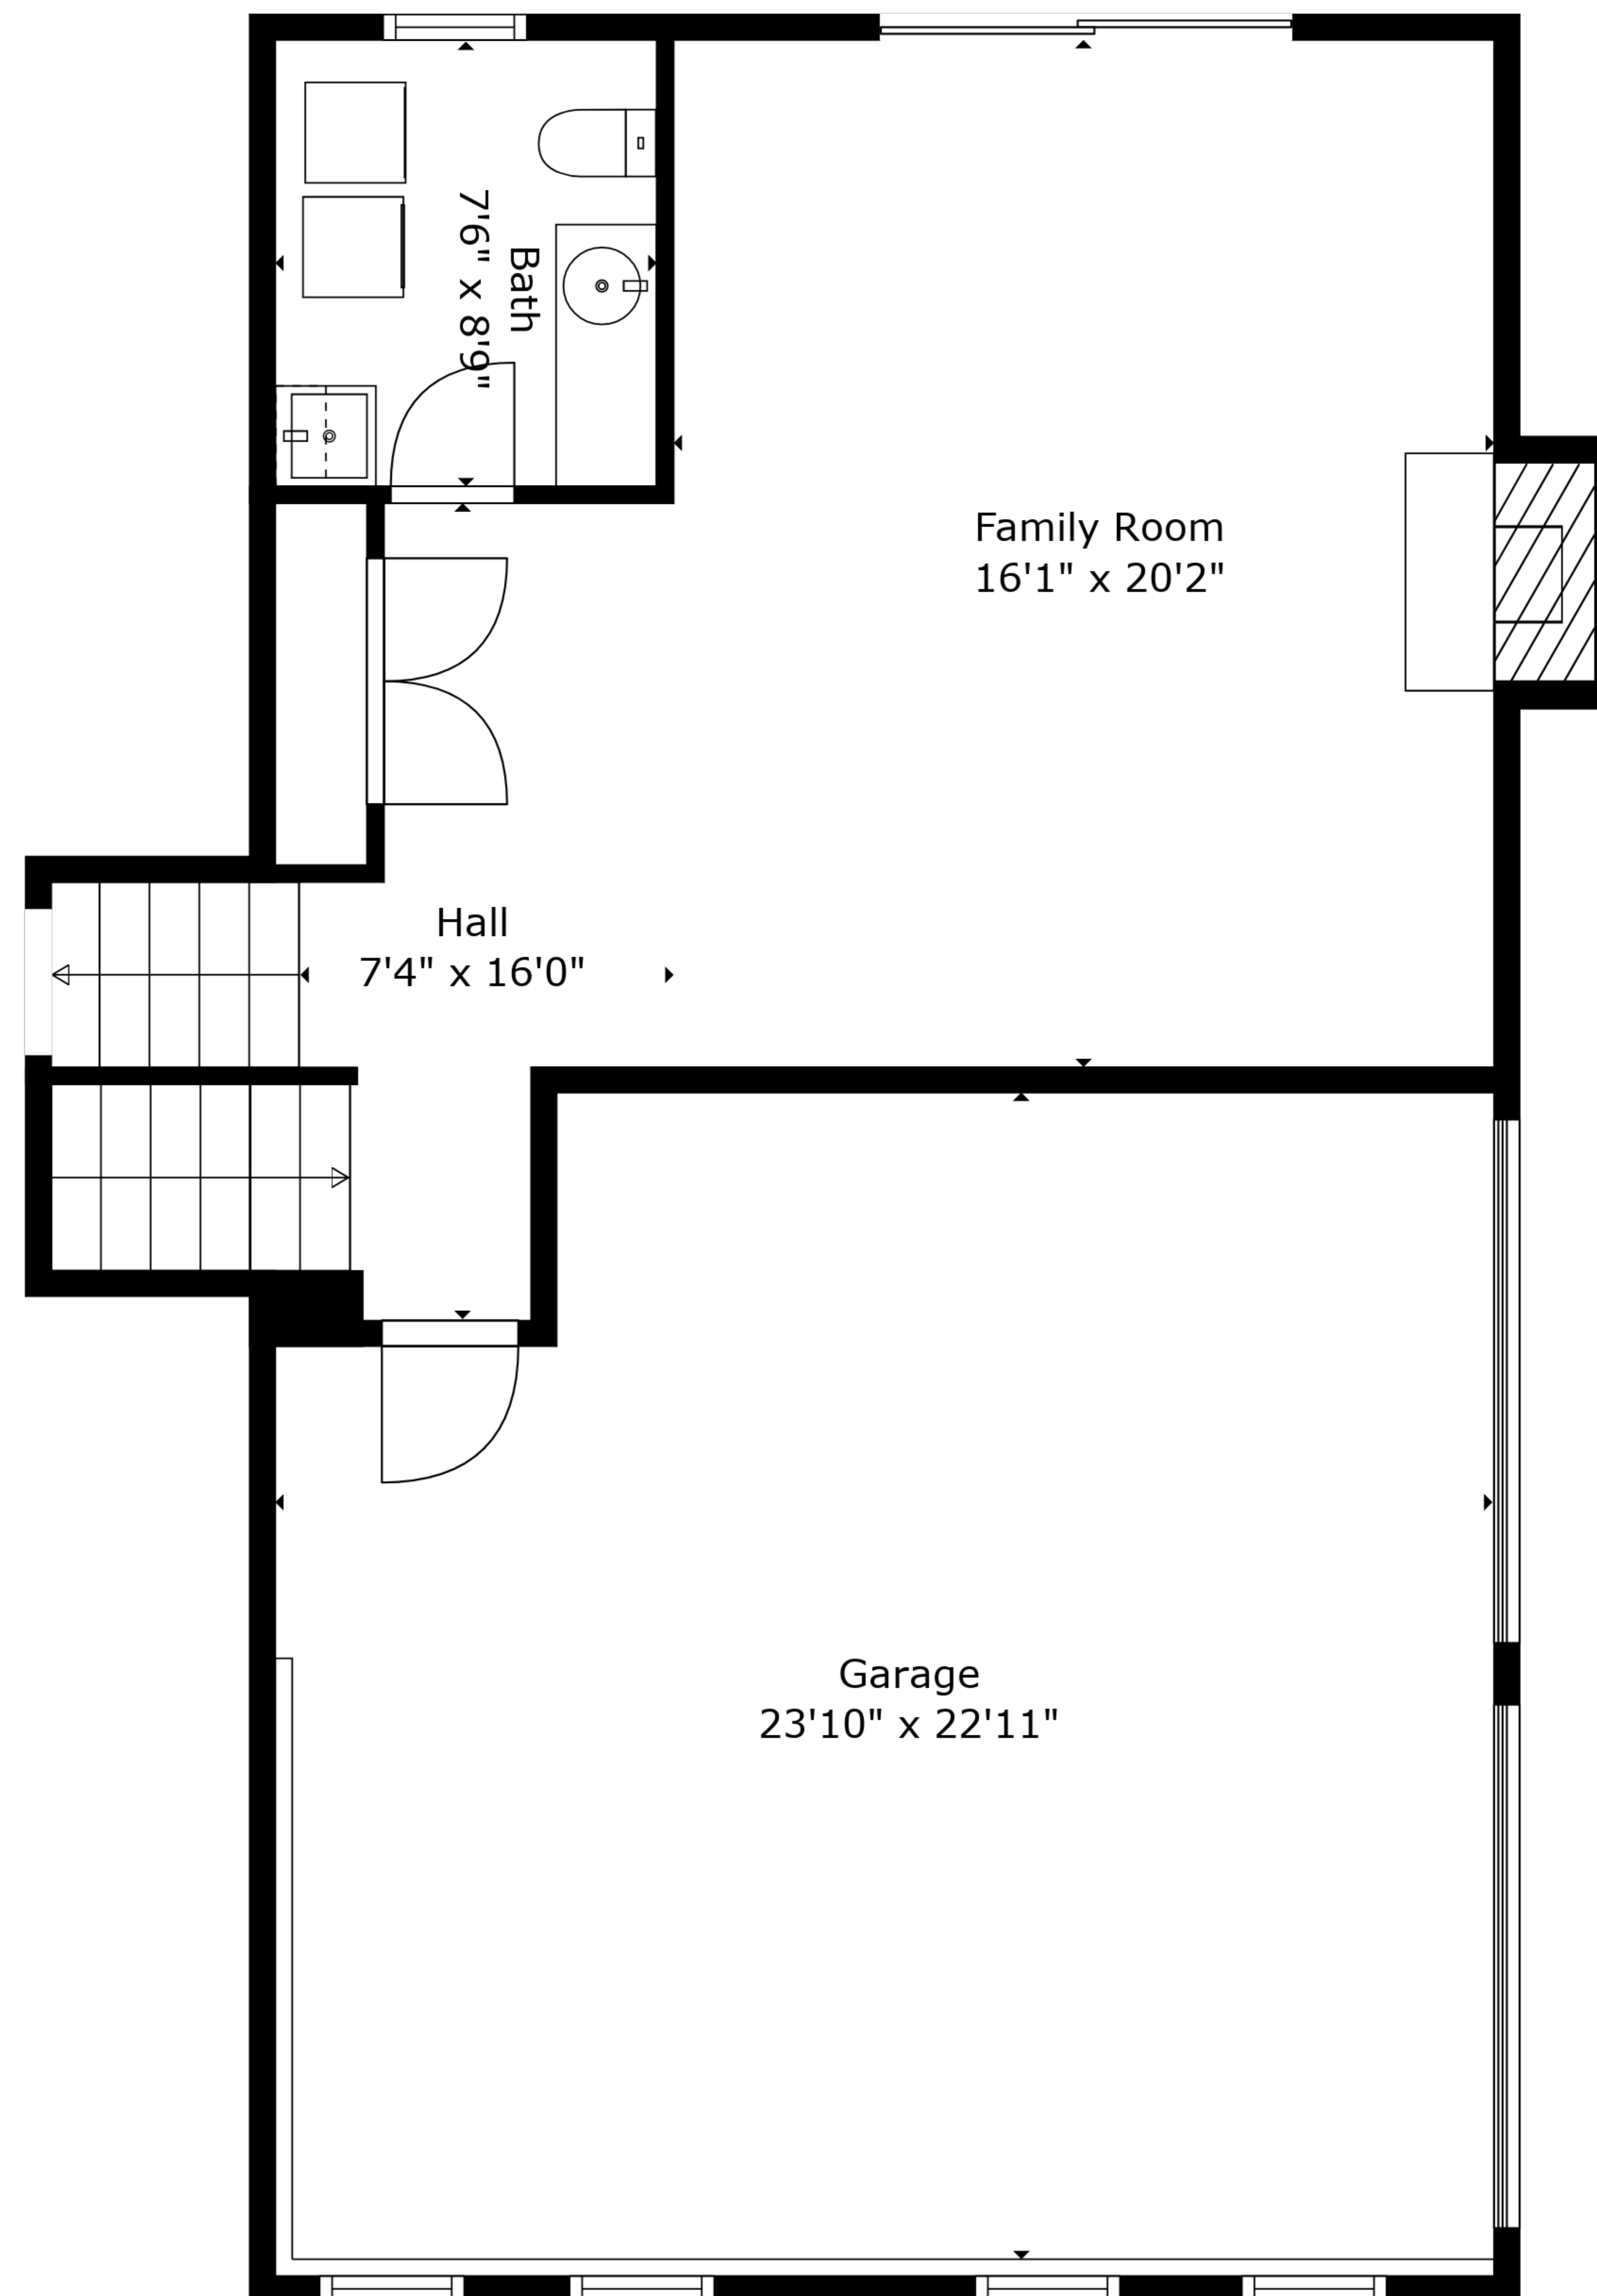

TOTAL: 3383 sq. ft

BELOW GROUND: 780 sq. ft, FLOOR 2: 544 sq. ft, FLOOR 3: 925 sq. ft, FLOOR 4: 1134 sq. ft
 EXCLUDED AREAS: ELECTRICAL ROOM: 59 sq. ft, STORAGE: 54 sq. ft, GARAGE: 528 sq. ft,
 FIREPLACE: 11 sq. ft, BALCONY: 23 sq. ft

Measurements Deemed Highly Reliable But Not Guaranteed. Measured By Cubicasa Tech.

TOTAL: 3383 sq. ft

BELOW GROUND: 780 sq. ft, FLOOR 2: 544 sq. ft, FLOOR 3: 925 sq. ft, FLOOR 4: 1134 sq. ft
 EXCLUDED AREAS: ELECTRICAL ROOM: 59 sq. ft, STORAGE: 54 sq. ft, GARAGE: 528 sq. ft,
 FIREPLACE: 11 sq. ft, BALCONY: 23 sq. ft