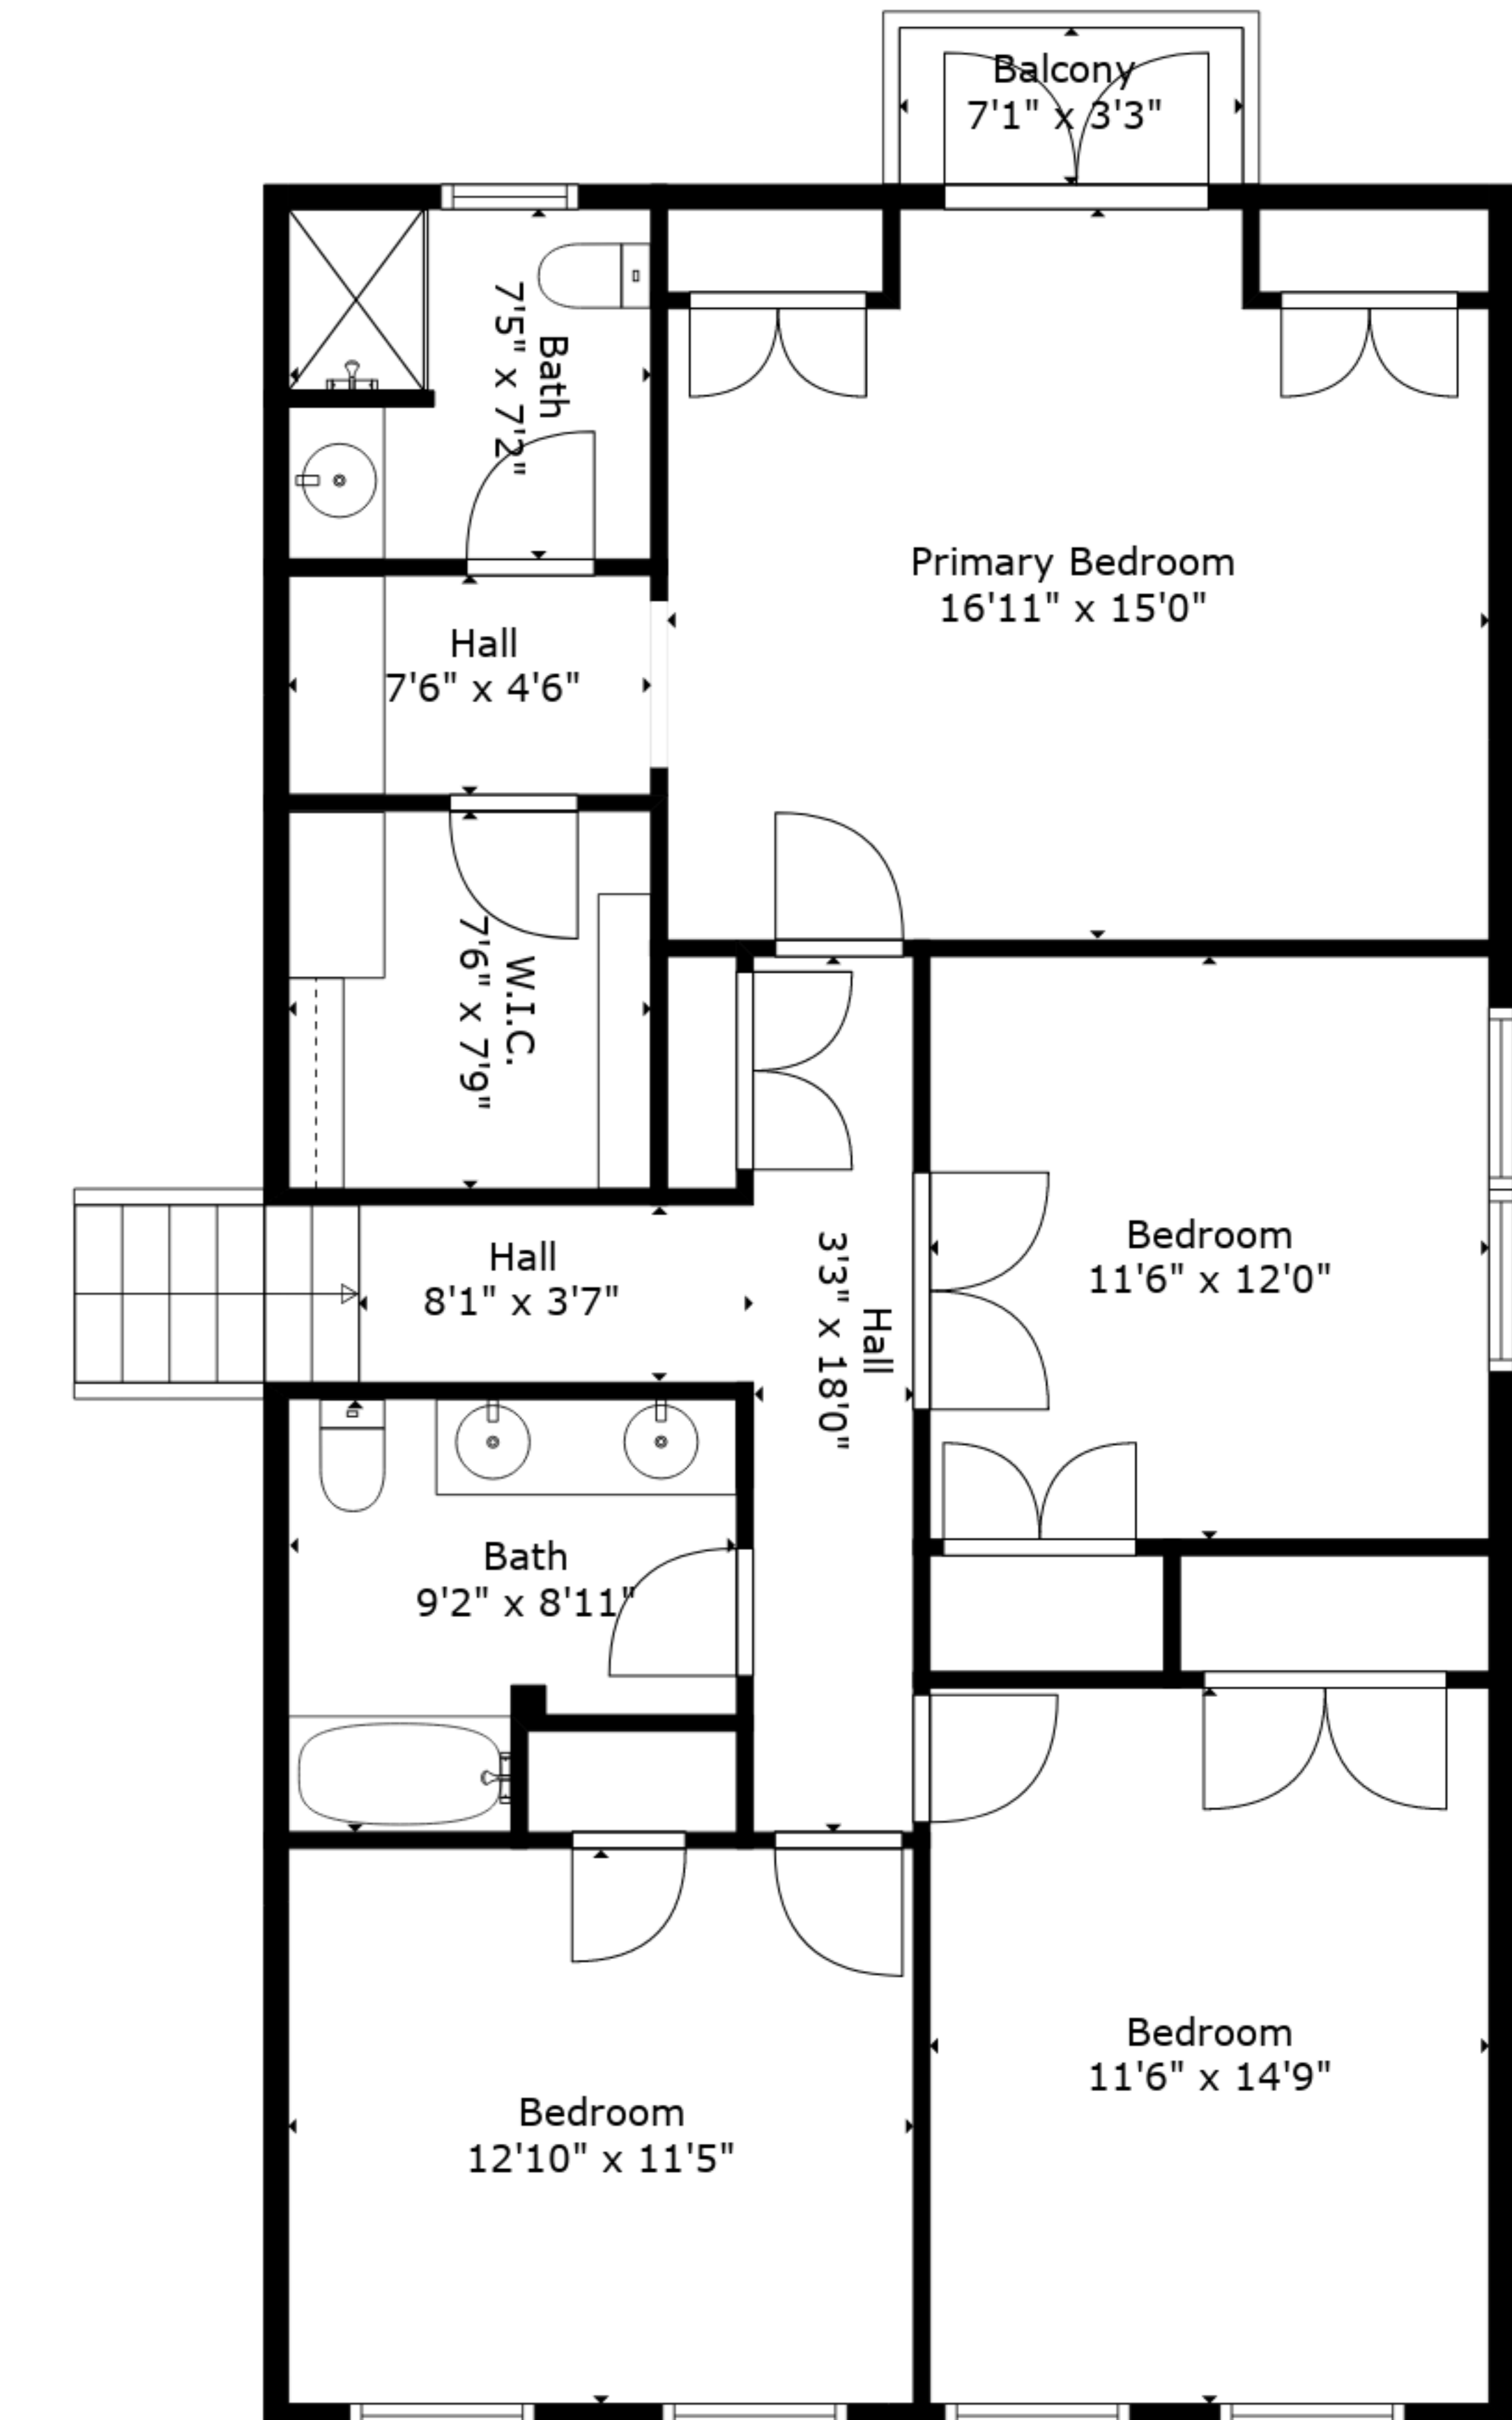

Measurements Deemed Highly Reliable But Not Guaranteed. Measured By Cubicasa Tech.

TOTAL: 3383 sq. ft

BELOW GROUND: 780 sq. ft, FLOOR 2: 544 sq. ft, FLOOR 3: 925 sq. ft, FLOOR 4: 1134 sq. ft
 EXCLUDED AREAS: ELECTRICAL ROOM: 59 sq. ft, STORAGE: 54 sq. ft, GARAGE: 528 sq. ft,
 FIREPLACE: 11 sq. ft, BALCONY: 23 sq. ft

Measurements Deemed Highly Reliable But Not Guaranteed. Measured By Cubicasa Tech.

Floor 1

Floor 2

Floor 3

Floor 4

TOTAL: 3383 sq. ft

BELOW GROUND: 780 sq. ft, FLOOR 2: 544 sq. ft, FLOOR 3: 925 sq. ft, FLOOR 4: 1134 sq. ft
 EXCLUDED AREAS: ELECTRICAL ROOM: 59 sq. ft, STORAGE: 54 sq. ft, GARAGE: 528 sq. ft,
 FIREPLACE: 11 sq. ft, BALCONY: 23 sq. ft