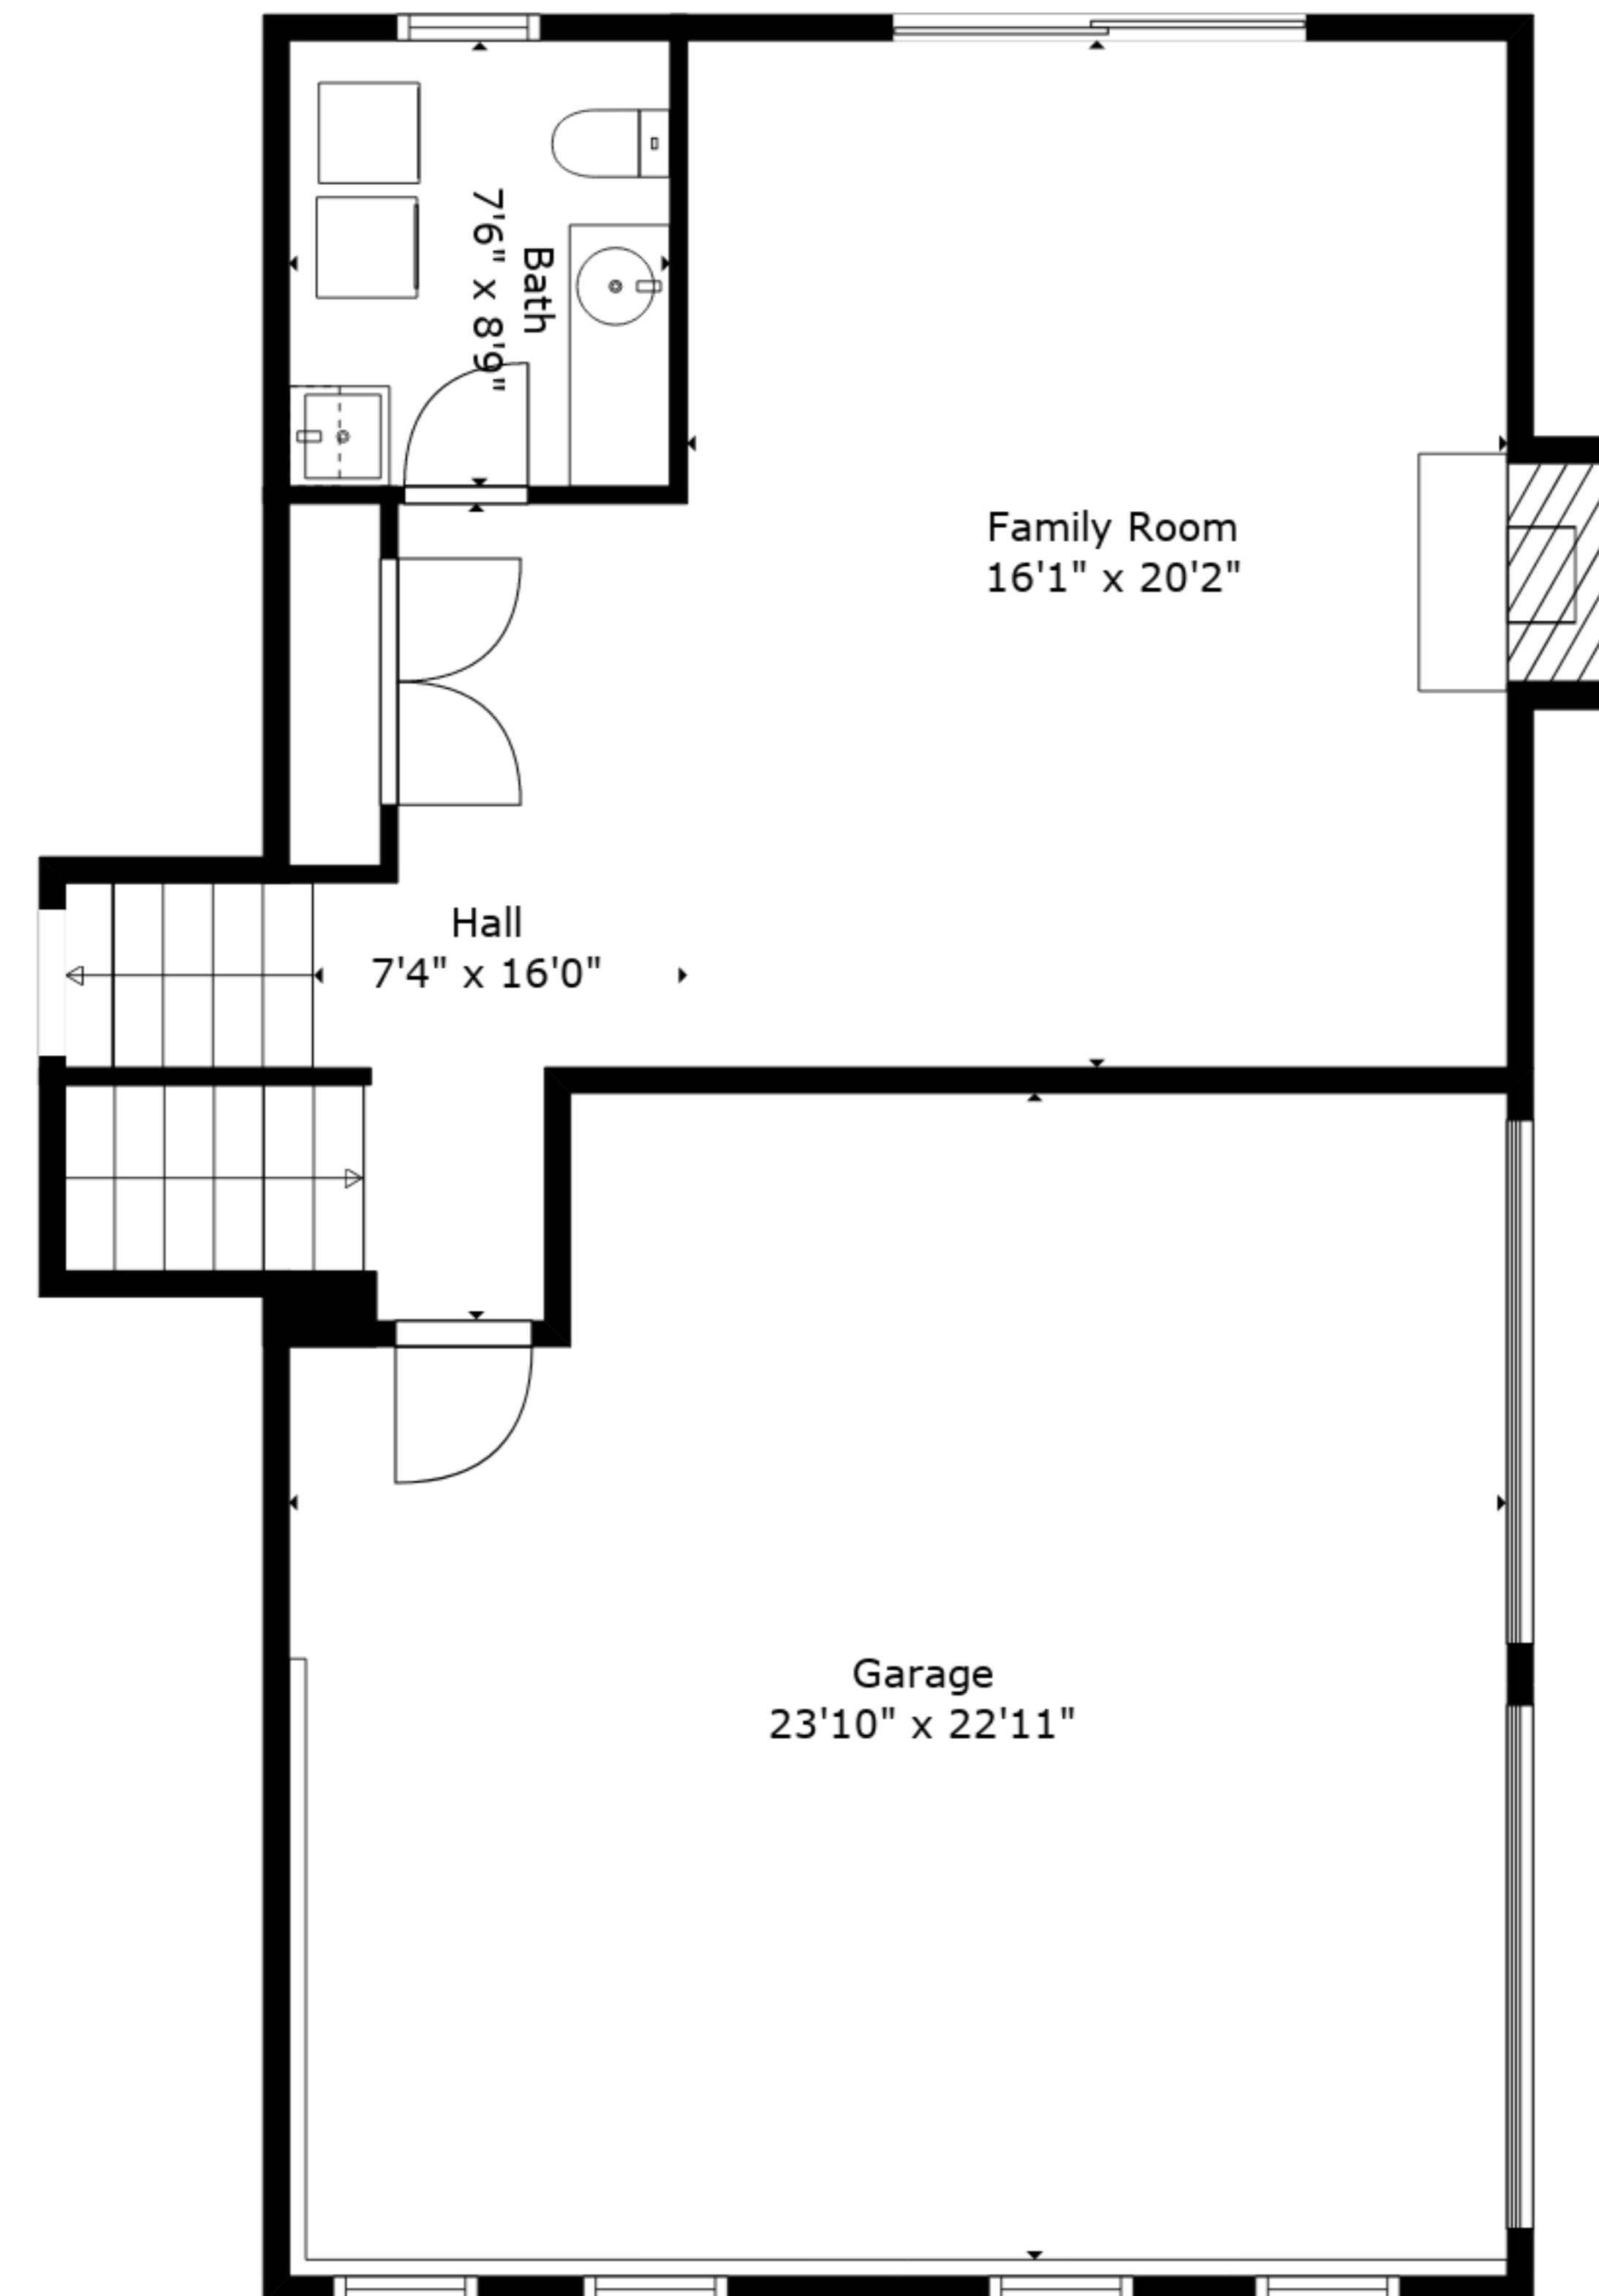

Measurements Deemed Highly Reliable But Not Guaranteed. Measured By Cubicasa Tech.

TOTAL: 3383 sq. ft

BELOW GROUND: 780 sq. ft, FLOOR 2: 544 sq. ft, FLOOR 3: 925 sq. ft, FLOOR 4: 1134 sq. ft
 EXCLUDED AREAS: ELECTRICAL ROOM: 59 sq. ft, STORAGE: 54 sq. ft, GARAGE: 528 sq. ft,
 FIREPLACE: 11 sq. ft, BALCONY: 23 sq. ft

Measurements Deemed Highly Reliable But Not Guaranteed. Measured By Cubicasa Tech.

Floor 1

Floor 2

Floor 3

Floor 4

TOTAL: 3383 sq. ft

BELOW GROUND: 780 sq. ft, FLOOR 2: 544 sq. ft, FLOOR 3: 925 sq. ft, FLOOR 4: 1134 sq. ft
 EXCLUDED AREAS: ELECTRICAL ROOM: 59 sq. ft, STORAGE: 54 sq. ft, GARAGE: 528 sq. ft,
 FIREPLACE: 11 sq. ft, BALCONY: 23 sq. ft