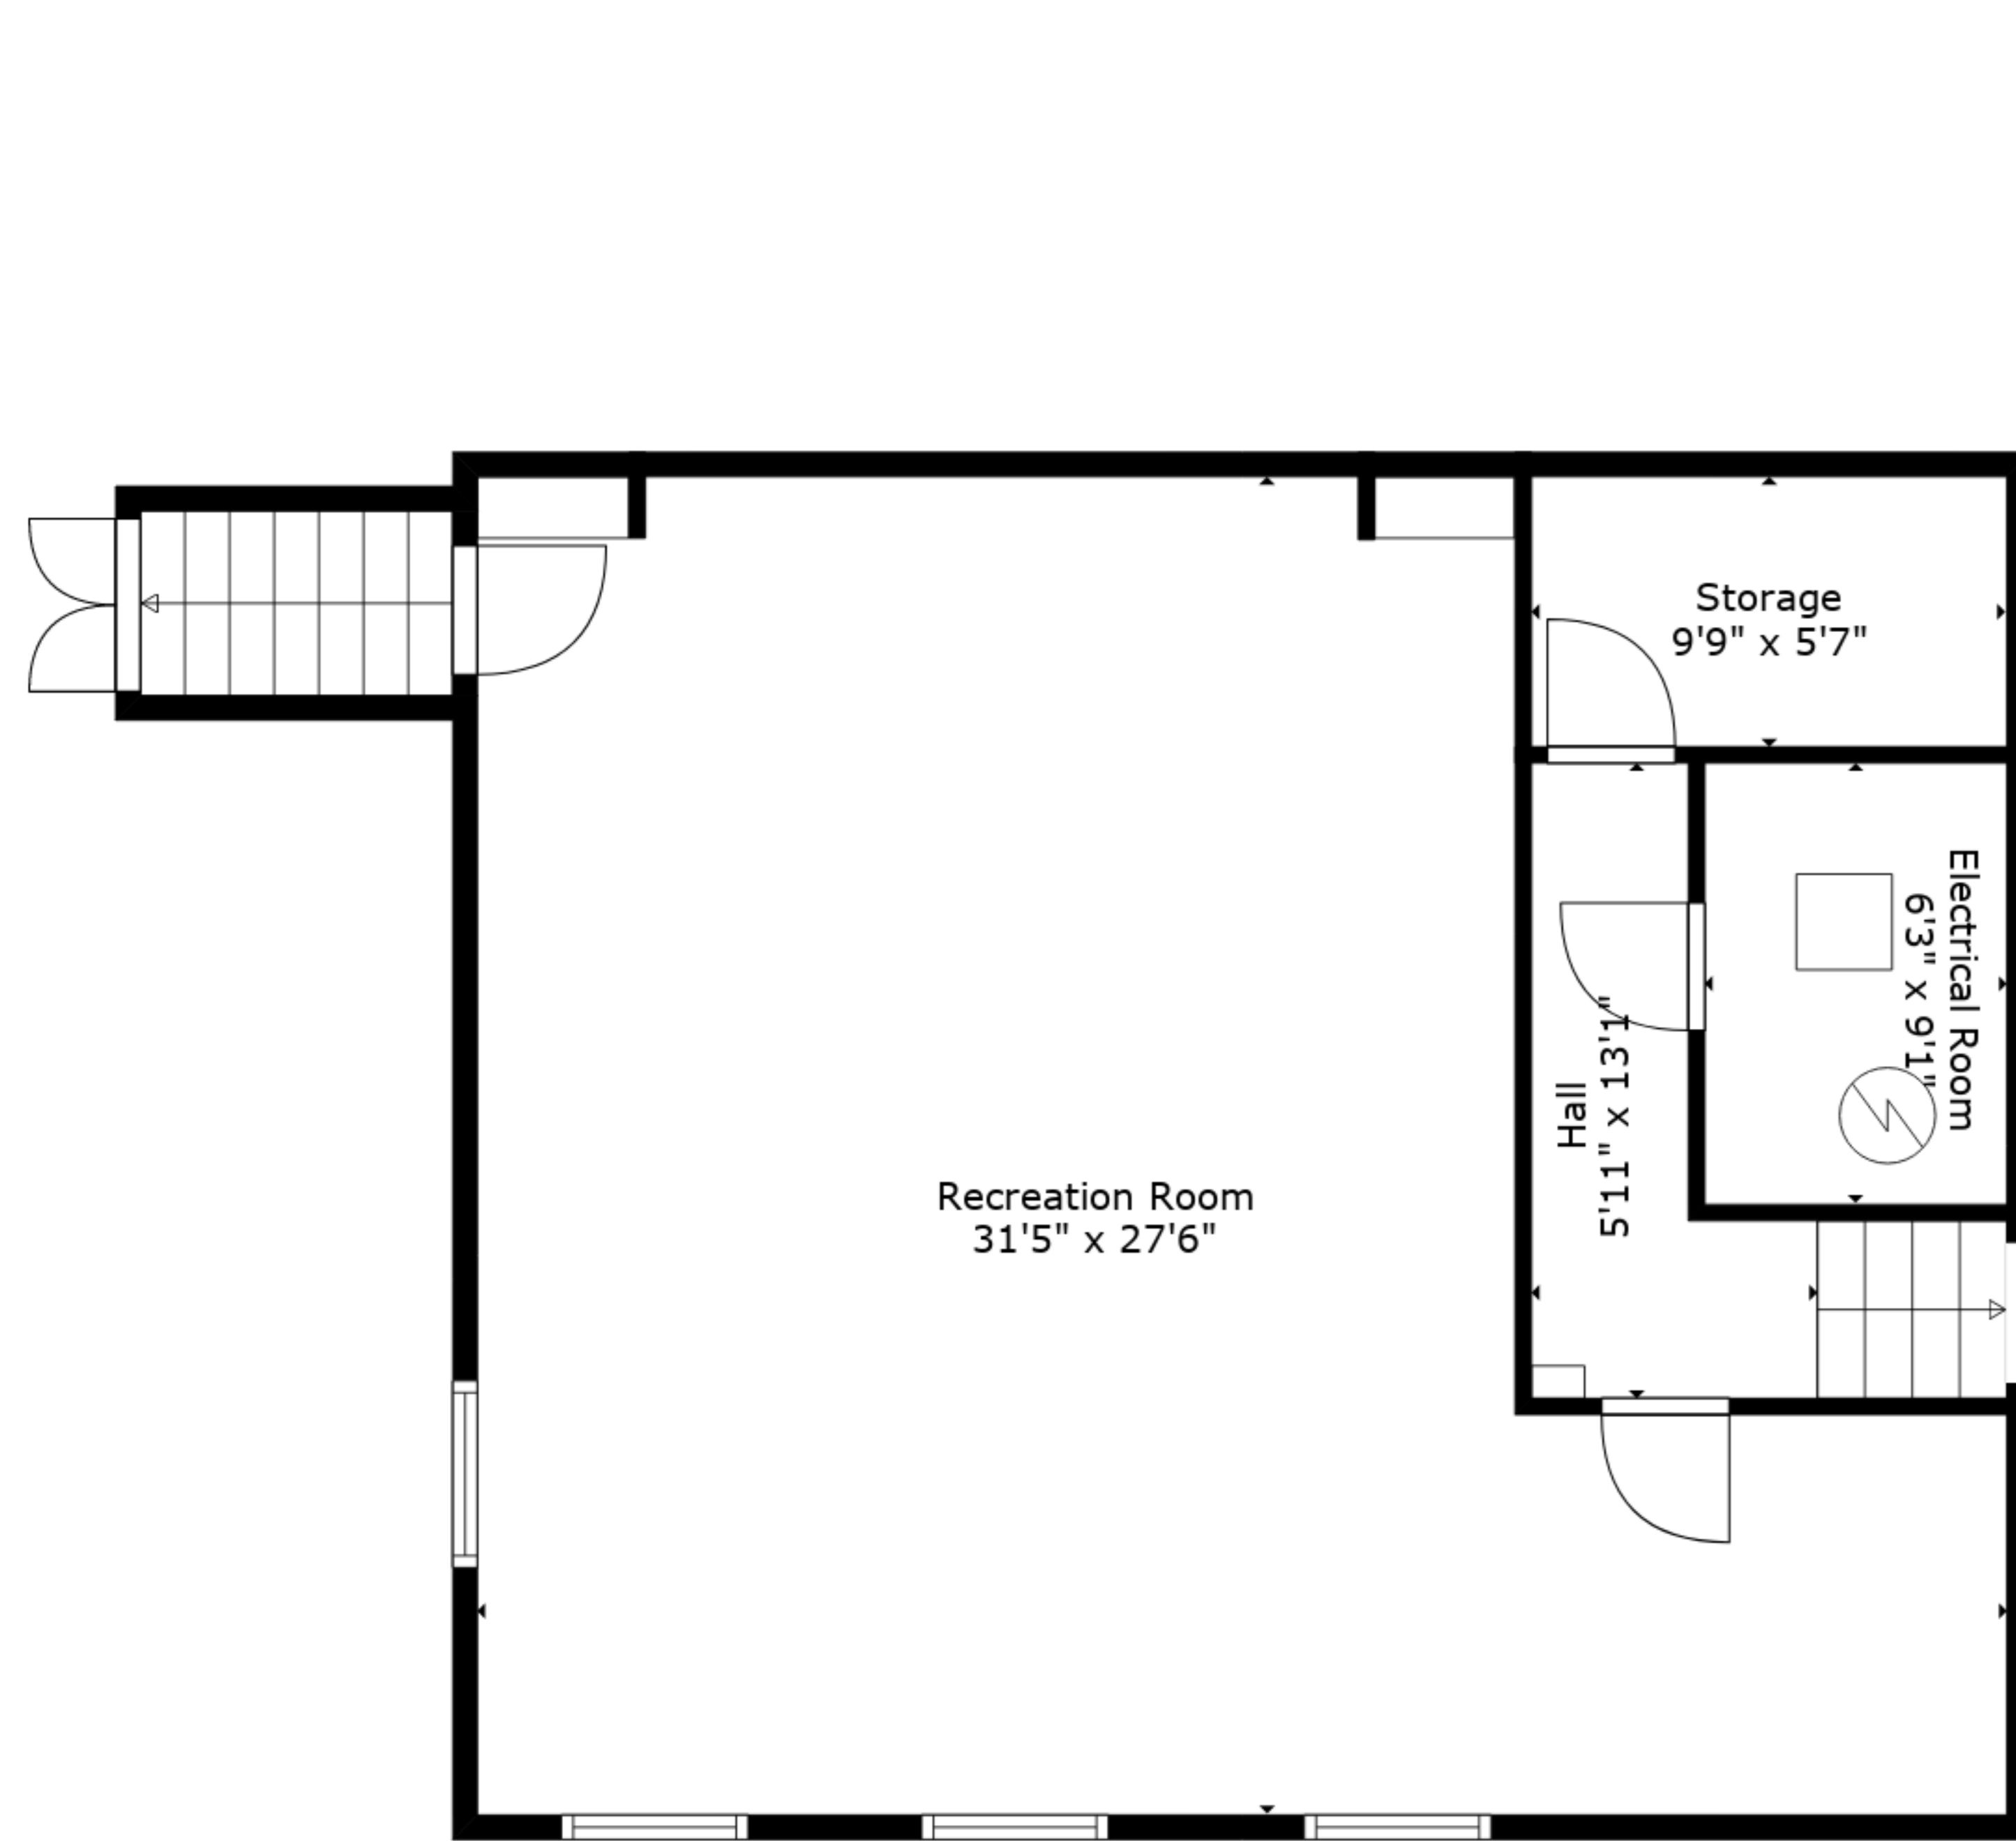

Floor 1

TOTAL: 3383 sq. ft

BELOW GROUND: 780 sq. ft, FLOOR 2: 544 sq. ft, FLOOR 3: 925 sq. ft, FLOOR 4: 1134 sq. ft
EXCLUDED AREAS: ELECTRICAL ROOM: 59 sq. ft, STORAGE: 54 sq. ft, GARAGE: 528 sq. ft,
FIREPLACE: 11 sq. ft, BALCONY: 23 sq. ft

Measurements Deemed Highly Reliable But Not Guaranteed. Measured By Cubicasa Tech.