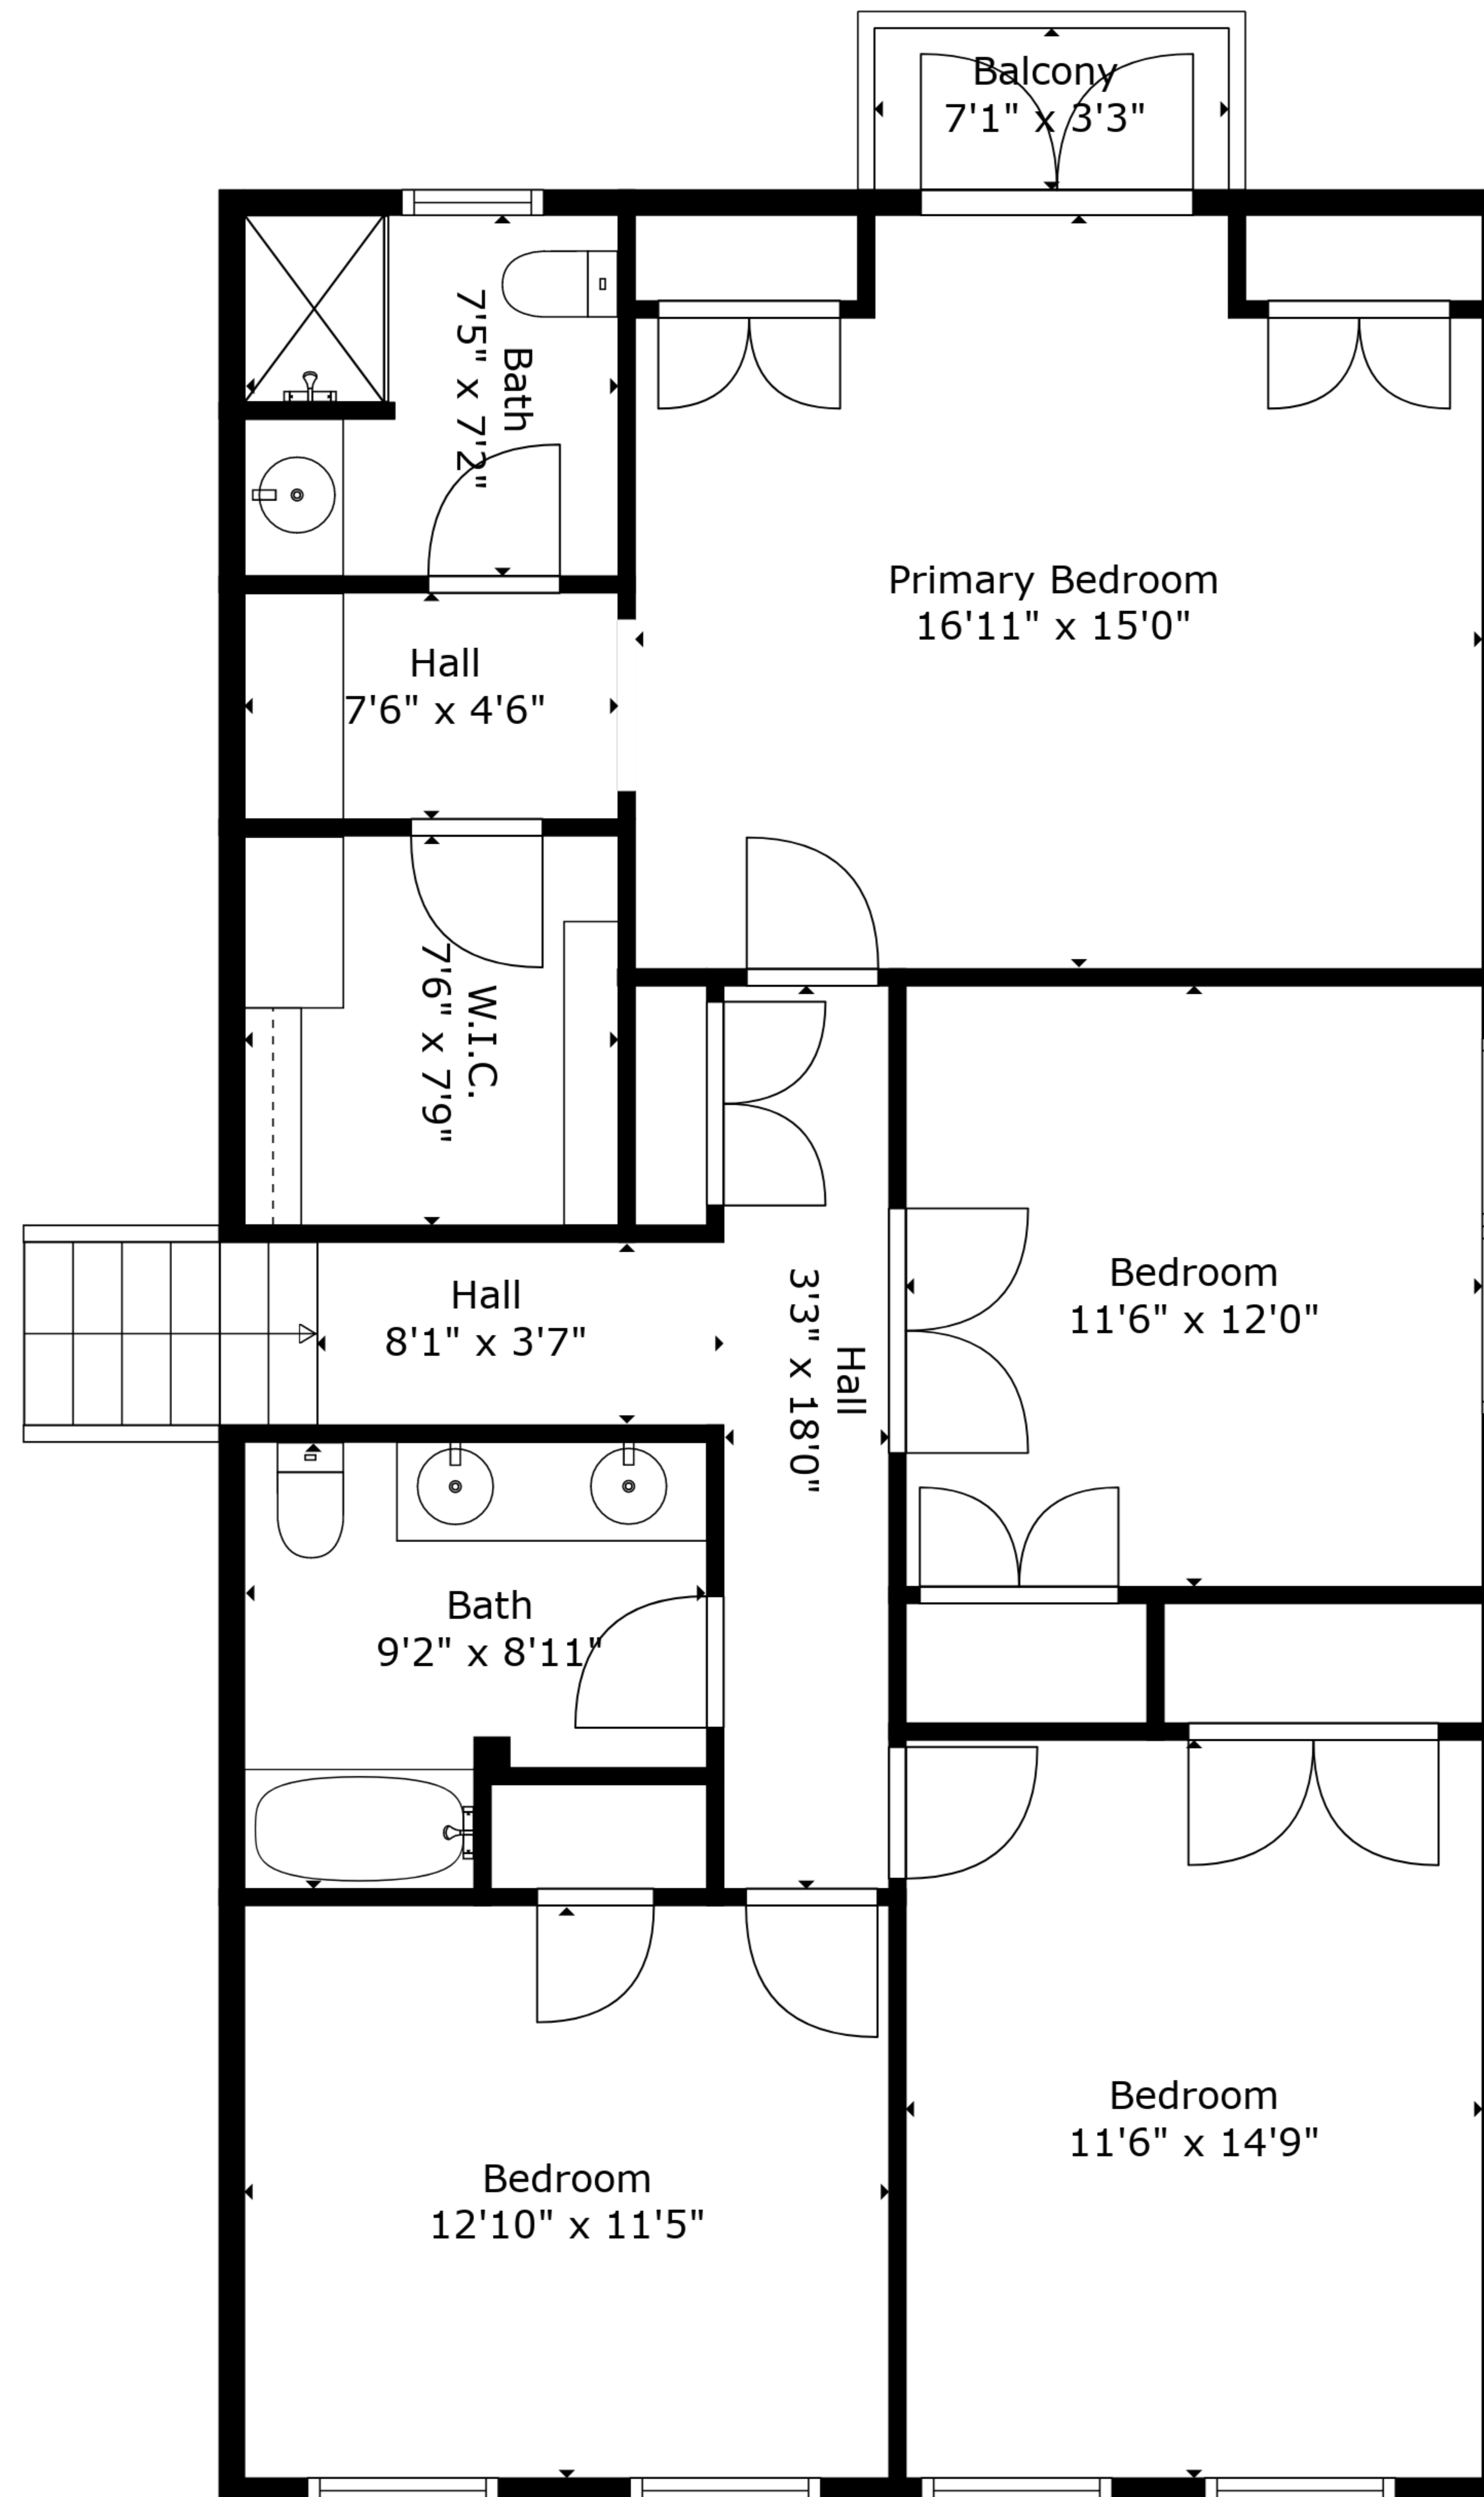

TOTAL: 3383 sq. ft

BELOW GROUND: 780 sq. ft, FLOOR 2: 544 sq. ft, FLOOR 3: 925 sq. ft, FLOOR 4: 1134 sq. ft
 EXCLUDED AREAS: ELECTRICAL ROOM: 59 sq. ft, STORAGE: 54 sq. ft, GARAGE: 528 sq. ft,
 FIREPLACE: 11 sq. ft, BALCONY: 23 sq. ft

Measurements Deemed Highly Reliable But Not Guaranteed. Measured By Cubicasa Tech.

TOTAL: 3383 sq. ft

BELOW GROUND: 780 sq. ft, FLOOR 2: 544 sq. ft, FLOOR 3: 925 sq. ft, FLOOR 4: 1134 sq. ft
 EXCLUDED AREAS: ELECTRICAL ROOM: 59 sq. ft, STORAGE: 54 sq. ft, GARAGE: 528 sq. ft,
 FIREPLACE: 11 sq. ft, BALCONY: 23 sq. ft