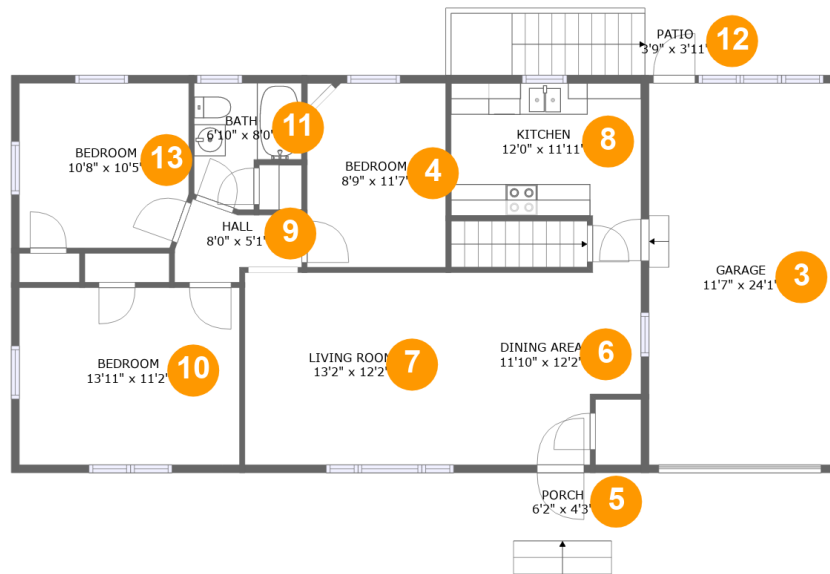

414 Courtney Avenue Northeast, Williamson Road, Roanoke, Roanoke, Virginia, United States,

Room Dimensions

Floor 1

Total sqft: 1011

Living area: 0

#	Room name	Dimensions	Area (sqft)	Counted as Living Area
1	Bath	7'10" x 3'11"	31 sq. ft	No
2	Basement	39'3" x 24'1"	910 sq. ft	No

414 Courtney Avenue Northeast, Williamson Road, Roanoke, Roanoke, Virginia, United States,

Room Dimensions

Floor 2

Total sqft: 1356

Living area: 1010

#	Room name	Dimensions	Area (sqft)	Counted as Living Area
3	Garage	11'7" x 24'1"	280 sq. ft	No
4	Bedroom	8'9" x 11'7"	99 sq. ft	Yes
5	Porch	6'2" x 4'3"	27 sq. ft	No
6	Dining Area	11'10" x 12'2"	129 sq. ft	Yes
7	Living Room	13'2" x 12'2"	160 sq. ft	Yes
8	Kitchen	12'0" x 11'11"	111 sq. ft	Yes
9	Hall	8'0" x 5'1"	31 sq. ft	Yes
10	Bedroom	13'11" x 11'2"	156 sq. ft	Yes
11	Bath	6'10" x 8'0"	43 sq. ft	Yes
12	Patio	3'9" x 3'11"	15 sq. ft	No
13	Bedroom	10'8" x 10'5"	109 sq. ft	Yes

414 Courtney Avenue Northeast, Williamson Road, Roanoke, Roanoke, Virginia, United States,

9 Floor 2 - Hall

Dimensions: 8'0" x 5'1"
Area: 31 sq. ft
Counted as Living Area:
Yes

Heated: Yes
Finished: Yes
Enclosed: Yes
Contiguous:
Yes
Permitted: Yes
Wet Space: No
Addition: No
Conversion: No

11 Floor 2 - Bath

Dimensions: 6'10" x 8'0"
Area: 43 sq. ft
Counted as Living Area:
Yes

Heated: Yes
Finished: Yes
Enclosed: Yes
Contiguous:
Yes
Permitted: Yes
Wet Space: Yes
Addition: No
Conversion: No

414 Courtney Avenue Northeast, Williamson Road, Roanoke, Roanoke, Virginia, United States,