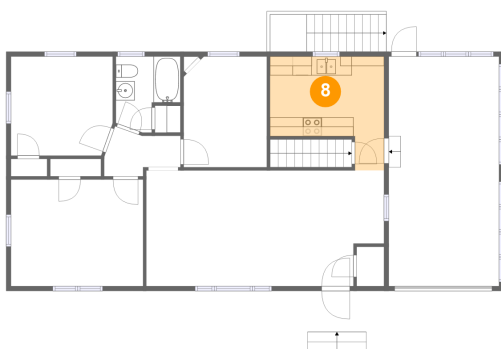

8 Floor 2 - Kitchen

Dimensions: 12'0" x 11'11"
Area: 111 sq. ft
Counted as Living Area:
Yes

Heated: Yes
Finished: Yes
Enclosed: Yes
Contiguous:
Yes
Permitted: Yes
Wet Space: No
Addition: No
Conversion: No