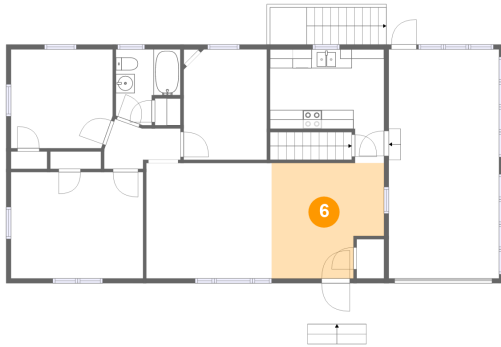

Dimensions: 8'9" x 11'7"
Area: 99 sq. ft
Counted as Living Area: Yes

Heated: Yes
Finished: Yes
Enclosed: Yes
Contiguous: Yes
Permitted: Yes
Wet Space: No
Addition: No
Conversion: No

5 Floor 2 - Porch

Dimensions: 6'2" x 4'3"
Area: 27 sq. ft
Counted as Living Area: No

6 Floor 2 - Dining Area

Dimensions: 11'10" x 12'2"
Area: 129 sq. ft
Counted as Living Area:
Yes

Heated: Yes
Finished: Yes
Enclosed: Yes
Contiguous:
Yes
Permitted: Yes
Wet Space: No
Addition: No
Conversion: No