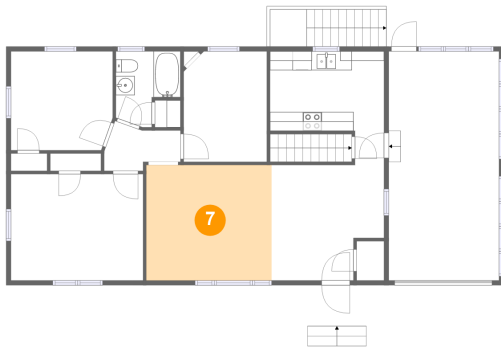

7 Floor 2 - Living Room

Dimensions: 13'2" x 12'2"
Area: 160 sq. ft
Counted as Living Area:
Yes

Heated: Yes
Finished: Yes
Enclosed: Yes
Contiguous:
Yes
Permitted: Yes
Wet Space: No
Addition: No
Conversion: No