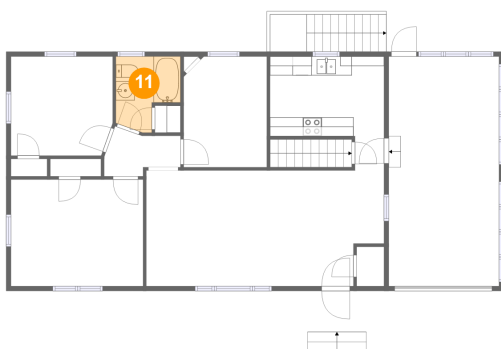

11 Floor 2 - Bath

Dimensions: 6'10" x 8'0"
Area: 43 sq. ft
Counted as Living Area:
Yes

Heated: Yes
Finished: Yes
Enclosed: Yes
Contiguous:
Yes
Permitted: Yes
Wet Space: Yes
Addition: No
Conversion: No