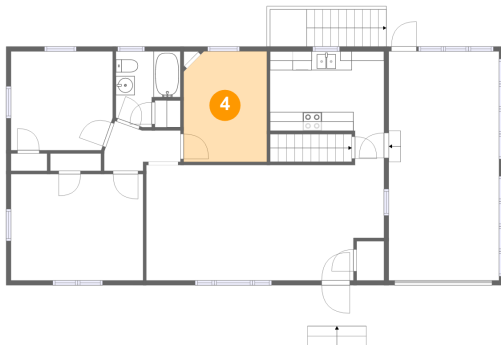

Dimensions: 39'3" x 24'1"
Area: 910 sq. ft
Counted as Living Area: No

Heated: Yes
Finished: No
Enclosed: Yes
Contiguous: Yes
Permitted: Yes
Wet Space: No
Addition: No
Conversion: No

414 Courtney Avenue Northeast, Williamson Road, Roanoke, Roanoke, Virginia, United States,

3 Floor 2 - Garage

Dimensions: 11'7" x 24'1"
Area: 280 sq. ft
Counted as Living Area: No

Heated: No
Finished: No
Enclosed: Yes
Contiguous: Yes
Permitted: Yes
Wet Space: No
Addition: No
Conversion: No

4 Floor 2 - Bedroom

Dimensions: 8'9" x 11'7"
Area: 99 sq. ft
Counted as Living Area: Yes

Heated: Yes
Finished: Yes
Enclosed: Yes
Contiguous: Yes
Permitted: Yes
Wet Space: No
Addition: No
Conversion: No

5 Floor 2 - Porch

Dimensions: 6'2" x 4'3"
Area: 27 sq. ft
Counted as Living Area: No