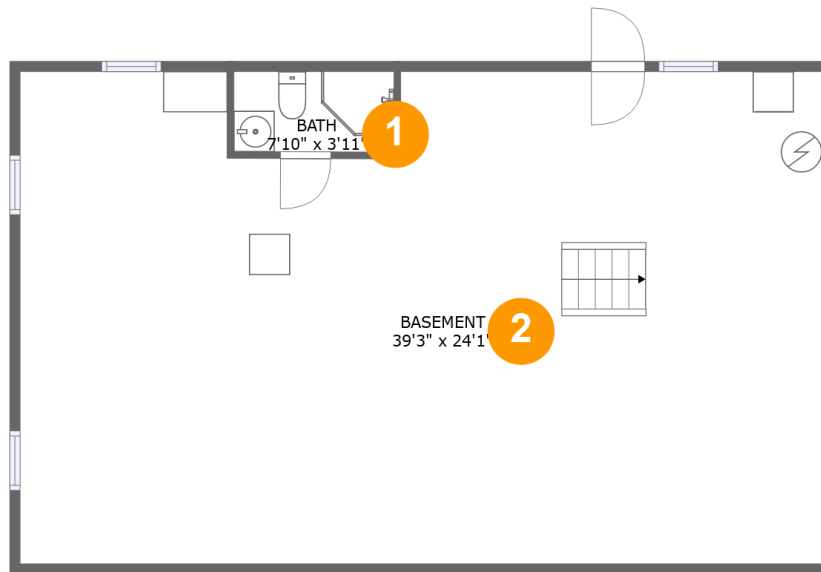

414 Courtney Avenue Northeast, Williamson Road, Roanoke, Roanoke, Virginia, United States,

Room Dimensions

Floor 1

Total sqft: 1011

Living area: 0

#	Room name	Dimensions	Area (sqft)	Counted as Living Area
1	Bath	7'10" x 3'11"	31 sq. ft	No
2	Basement	39'3" x 24'1"	910 sq. ft	No

414 Courtney Avenue Northeast, Williamson Road, Roanoke, Roanoke, Virginia, United States,

Room Dimensions

Floor 2

Total sqft: 1356

Living area: 1010

#	Room name	Dimensions	Area (sqft)	Counted as Living Area
3	Garage	11'7" x 24'1"	280 sq. ft	No
4	Bedroom	8'9" x 11'7"	99 sq. ft	Yes
5	Porch	6'2" x 4'3"	27 sq. ft	No
6	Dining Area	11'10" x 12'2"	129 sq. ft	Yes
7	Living Room	13'2" x 12'2"	160 sq. ft	Yes
8	Kitchen	12'0" x 11'11"	111 sq. ft	Yes
9	Hall	8'0" x 5'1"	31 sq. ft	Yes
10	Bedroom	13'11" x 11'2"	156 sq. ft	Yes
11	Bath	6'10" x 8'0"	43 sq. ft	Yes
12	Patio	3'9" x 3'11"	15 sq. ft	No
13	Bedroom	10'8" x 10'5"	109 sq. ft	Yes

Dimensions: 39'3" x 24'1"
Area: 910 sq. ft
Counted as Living Area: No

Heated: Yes
Finished: No
Enclosed: Yes
Contiguous: Yes
Permitted: Yes
Wet Space: No
Addition: No
Conversion: No

414 Courtney Avenue Northeast, Williamson Road, Roanoke, Roanoke, Virginia, United States,

414 Courtney Avenue Northeast, Williamson Road, Roanoke, Roanoke, Virginia, United States,

9 Floor 2 - Hall

Dimensions: 8'0" x 5'1"
Area: 31 sq. ft
Counted as Living Area:
Yes

Heated: Yes
Finished: Yes
Enclosed: Yes
Contiguous:
Yes
Permitted: Yes
Wet Space: No
Addition: No
Conversion: No