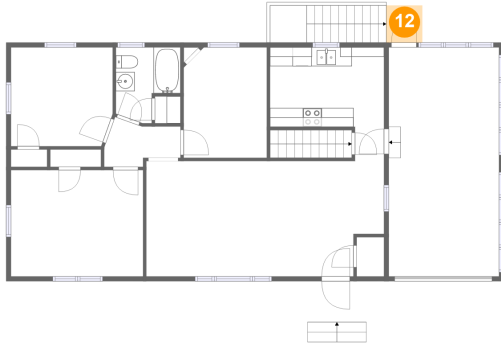

11 Floor 2 - Bath

Dimensions: 6'10" x 8'0"
Area: 43 sq. ft
Counted as Living Area:
Yes

Heated: Yes
Finished: Yes
Enclosed: Yes
Contiguous:
Yes
Permitted: Yes
Wet Space: Yes
Addition: No
Conversion: No

414 Courtney Avenue Northeast, Williamson Road, Roanoke, Roanoke, Virginia, United States,

12 Floor 2 - Patio

Dimensions: 3'9" x 3'11"
Area: 15 sq. ft
Counted as Living Area: No

Heated: No
Finished: Yes
Enclosed: No
Contiguous: Yes
Permitted: Yes
Wet Space: No
Addition: No
Conversion: No

13 Floor 2 - Bedroom