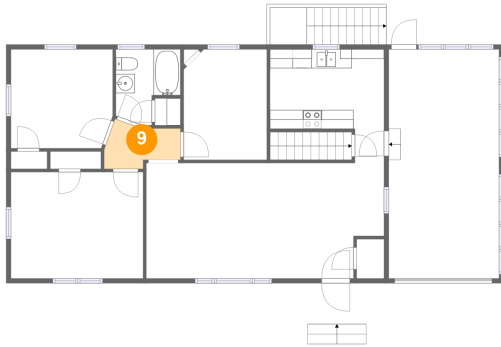

8 Floor 2 - Kitchen

Dimensions: 12'0" x 11'11"
Area: 111 sq. ft
Counted as Living Area:
Yes

Heated: Yes
Finished: Yes
Enclosed: Yes
Contiguous:
Yes
Permitted: Yes
Wet Space: No
Addition: No
Conversion: No

414 Courtney Avenue Northeast, Williamson Road, Roanoke, Roanoke, Virginia, United States,

9 Floor 2 - Hall

Dimensions: 8'0" x 5'1"
Area: 31 sq. ft
Counted as Living Area:
Yes

Heated: Yes
Finished: Yes
Enclosed: Yes
Contiguous:
Yes
Permitted: Yes
Wet Space: No
Addition: No
Conversion: No