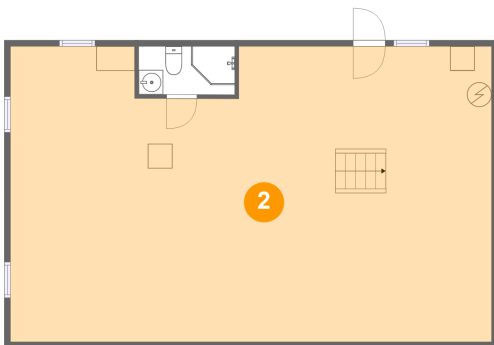

414 Courtney Avenue Northeast, Williamson Road, Roanoke, Roanoke, Virginia, United States,

Room Dimensions

Floor 1

Total sqft: 1011

Living area: 0

#	Room name	Dimensions	Area (sqft)	Counted as Living Area
1	Bath	7'10" x 3'11"	31 sq. ft	No
2	Basement	39'3" x 24'1"	910 sq. ft	No

414 Courtney Avenue Northeast, Williamson Road, Roanoke, Roanoke, Virginia, United States,

Room Dimensions

Floor 2

Total sqft: 1356

Living area: 1010

#	Room name	Dimensions	Area (sqft)	Counted as Living Area
3	Garage	11'7" x 24'1"	280 sq. ft	No
4	Bedroom	8'9" x 11'7"	99 sq. ft	Yes
5	Porch	6'2" x 4'3"	27 sq. ft	No
6	Dining Area	11'10" x 12'2"	129 sq. ft	Yes
7	Living Room	13'2" x 12'2"	160 sq. ft	Yes
8	Kitchen	12'0" x 11'11"	111 sq. ft	Yes
9	Hall	8'0" x 5'1"	31 sq. ft	Yes
10	Bedroom	13'11" x 11'2"	156 sq. ft	Yes
11	Bath	6'10" x 8'0"	43 sq. ft	Yes
12	Patio	3'9" x 3'11"	15 sq. ft	No
13	Bedroom	10'8" x 10'5"	109 sq. ft	Yes

1 Floor 1 - Bath

Dimensions: 7'10" x 3'11"
Area: 31 sq. ft
Counted as Living Area: No

Heated: Yes
Finished: Yes
Enclosed: Yes
Contiguous: No
Permitted: Yes
Wet Space: Yes
Addition: No
Conversion: No

2 Floor 1 - Basement

Dimensions: 39'3" x 24'1"
Area: 910 sq. ft
Counted as Living Area: No

Heated: Yes
Finished: No
Enclosed: Yes
Contiguous: Yes
Permitted: Yes
Wet Space: No
Addition: No
Conversion: No

414 Courtney Avenue Northeast, Williamson Road, Roanoke, Roanoke, Virginia, United States,