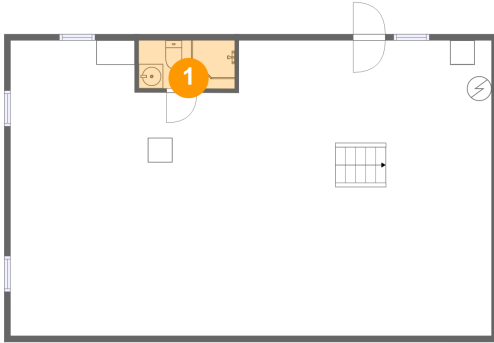

414 Courtney Avenue Northeast, Williamson Road, Roanoke, Roanoke, Virginia, United States,

Room Dimensions

Floor 1

Total sqft: 1011

Living area: 0

#	Room name	Dimensions	Area (sqft)	Counted as Living Area
1	Bath	7'10" x 3'11"	31 sq. ft	No
2	Basement	39'3" x 24'1"	910 sq. ft	No

414 Courtney Avenue Northeast, Williamson Road, Roanoke, Roanoke, Virginia, United States,

Room Dimensions

Floor 2

Total sqft: 1356

Living area: 1010

#	Room name	Dimensions	Area (sqft)	Counted as Living Area
3	Garage	11'7" x 24'1"	280 sq. ft	No
4	Bedroom	8'9" x 11'7"	99 sq. ft	Yes
5	Porch	6'2" x 4'3"	27 sq. ft	No
6	Dining Area	11'10" x 12'2"	129 sq. ft	Yes
7	Living Room	13'2" x 12'2"	160 sq. ft	Yes
8	Kitchen	12'0" x 11'11"	111 sq. ft	Yes
9	Hall	8'0" x 5'1"	31 sq. ft	Yes
10	Bedroom	13'11" x 11'2"	156 sq. ft	Yes
11	Bath	6'10" x 8'0"	43 sq. ft	Yes
12	Patio	3'9" x 3'11"	15 sq. ft	No
13	Bedroom	10'8" x 10'5"	109 sq. ft	Yes

1 Floor 1 - Bath

Dimensions: 7'10" x 3'11"
Area: 31 sq. ft
Counted as Living Area: No

Heated: Yes
Finished: Yes
Enclosed: Yes
Contiguous: No
Permitted: Yes
Wet Space: Yes
Addition: No
Conversion: No

2 Floor 1 - Basement