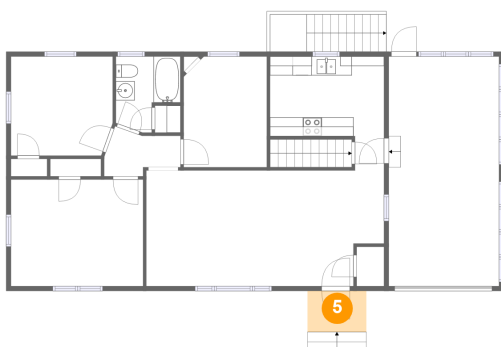

3 Floor 2 - Garage

Dimensions: 11'7" x 24'1"
Area: 280 sq. ft
Counted as Living Area: No

Heated: No
Finished: No
Enclosed: Yes
Contiguous: Yes
Permitted: Yes
Wet Space: No
Addition: No
Conversion: No

4 Floor 2 - Bedroom

Dimensions: 8'9" x 11'7"
Area: 99 sq. ft
Counted as Living Area: Yes

Heated: Yes
Finished: Yes
Enclosed: Yes
Contiguous: Yes
Permitted: Yes
Wet Space: No
Addition: No
Conversion: No

5 Floor 2 - Porch

Dimensions: 6'2" x 4'3"
Area: 27 sq. ft
Counted as Living Area: No