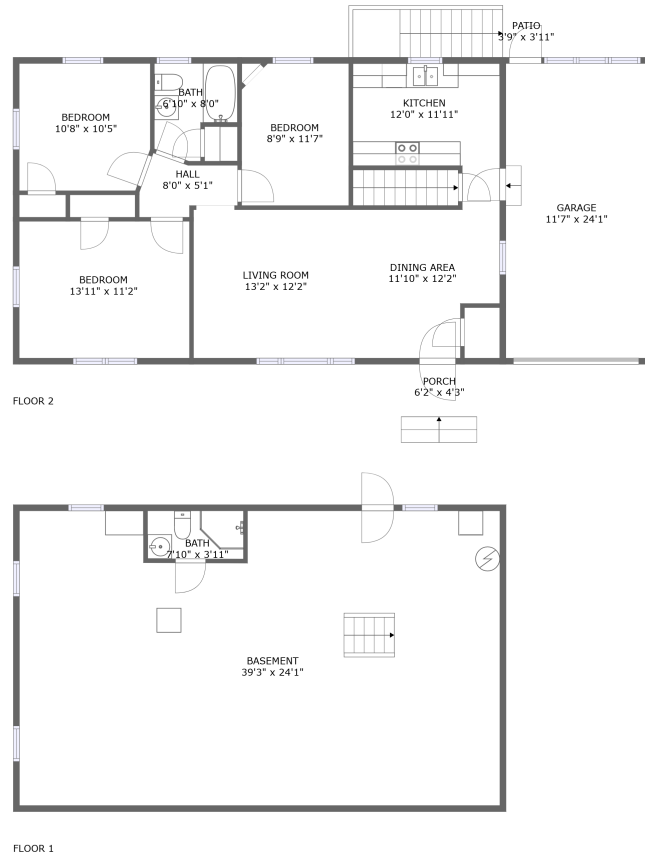

414 Courtney Avenue Northeast, Williamson Road, Roanoke, Roanoke, Virginia, United States,

Property Summary

1 garages   **3** bedrooms   **2** bathrooms   **0** half baths

2 floors   **1,010** Gross Living Area sqft   **2,367** total sqft