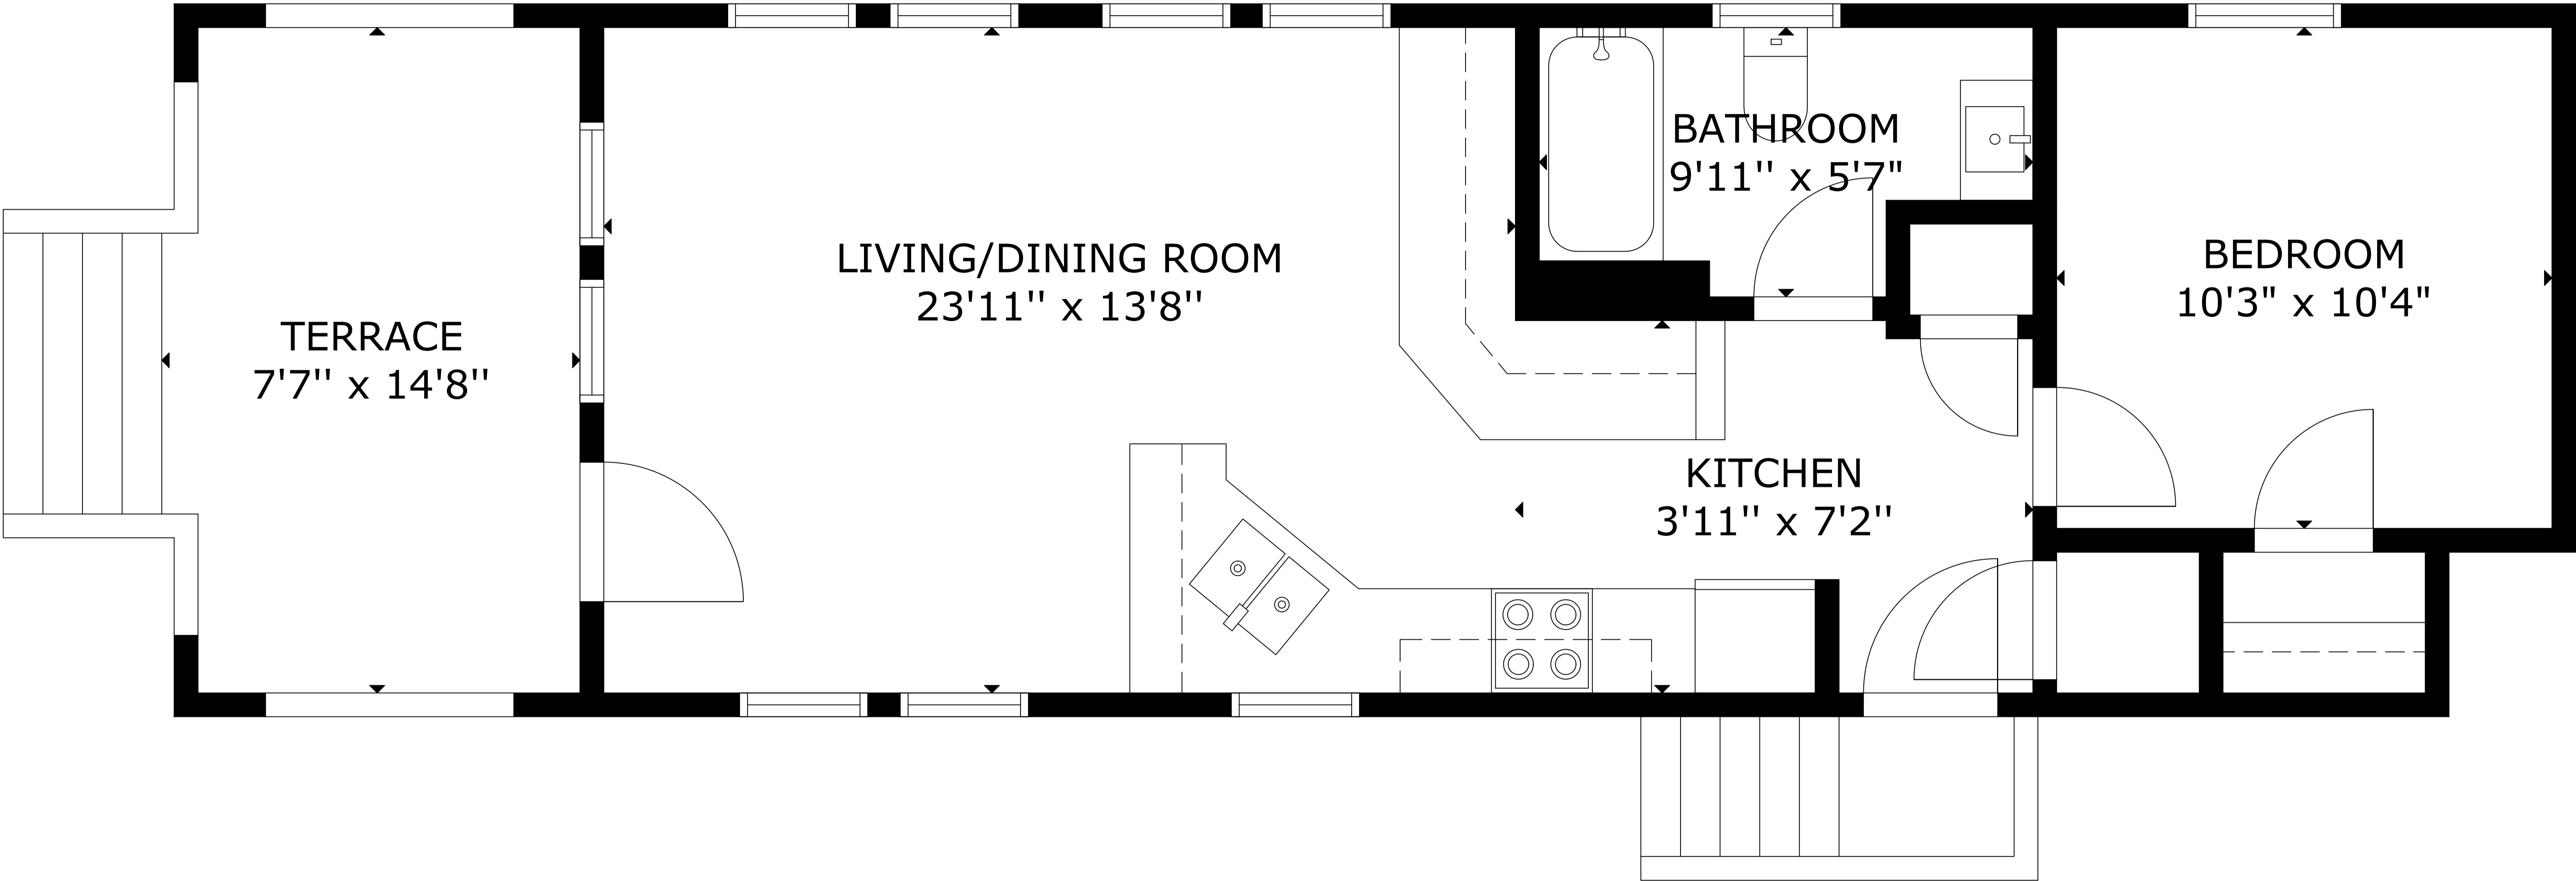

Friesen Homes

FLOOR 1

GROSS INTERNAL AREA
TOTAL: 546 sq ft
FLOOR 1: 546 sq ft
EXCLUDED AREAS: TERRACE: 132 sq ft
SIZE AND DIMENSIONS ARE APPROXIMATE, ACTUAL MAY VARY