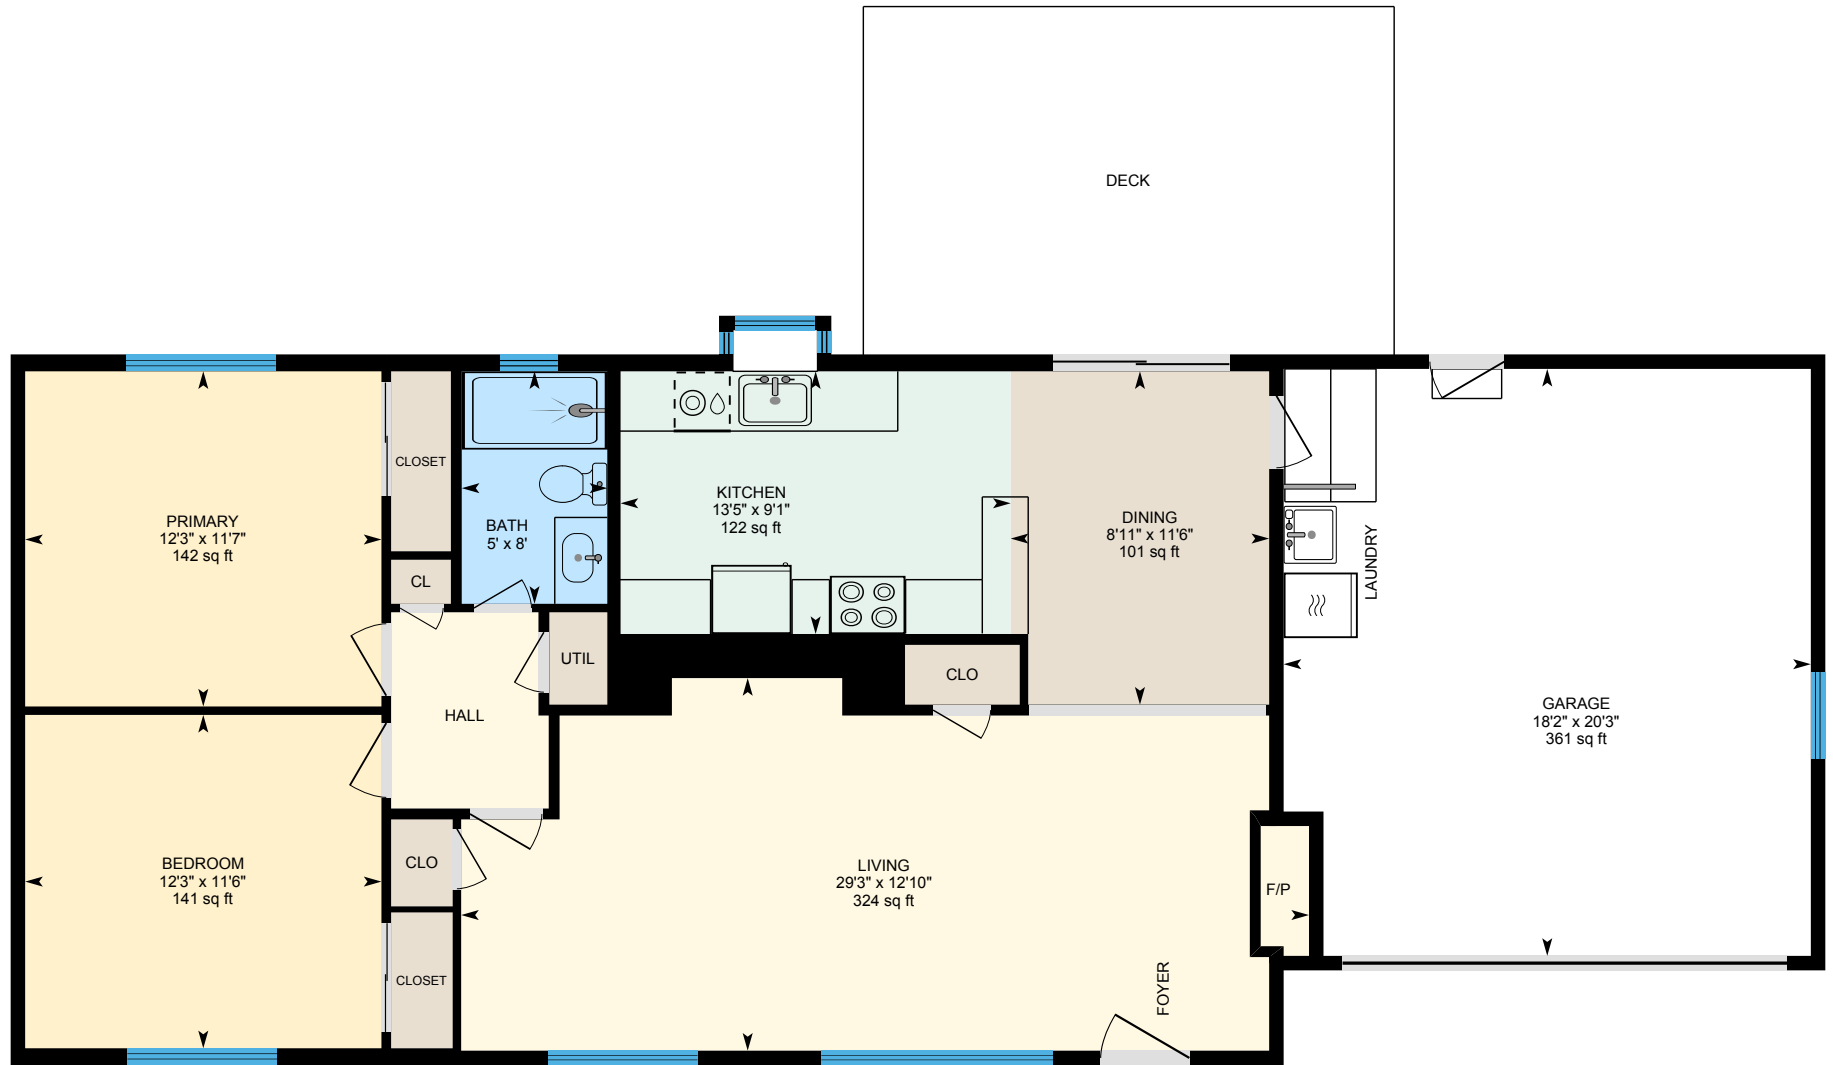

2105 Aloha Way, Modesto, CA

Main Floor Finished Area 1079.16 sq ft
Unfinished Area 389.71 sq ft

PREPARED: 2024/06/19