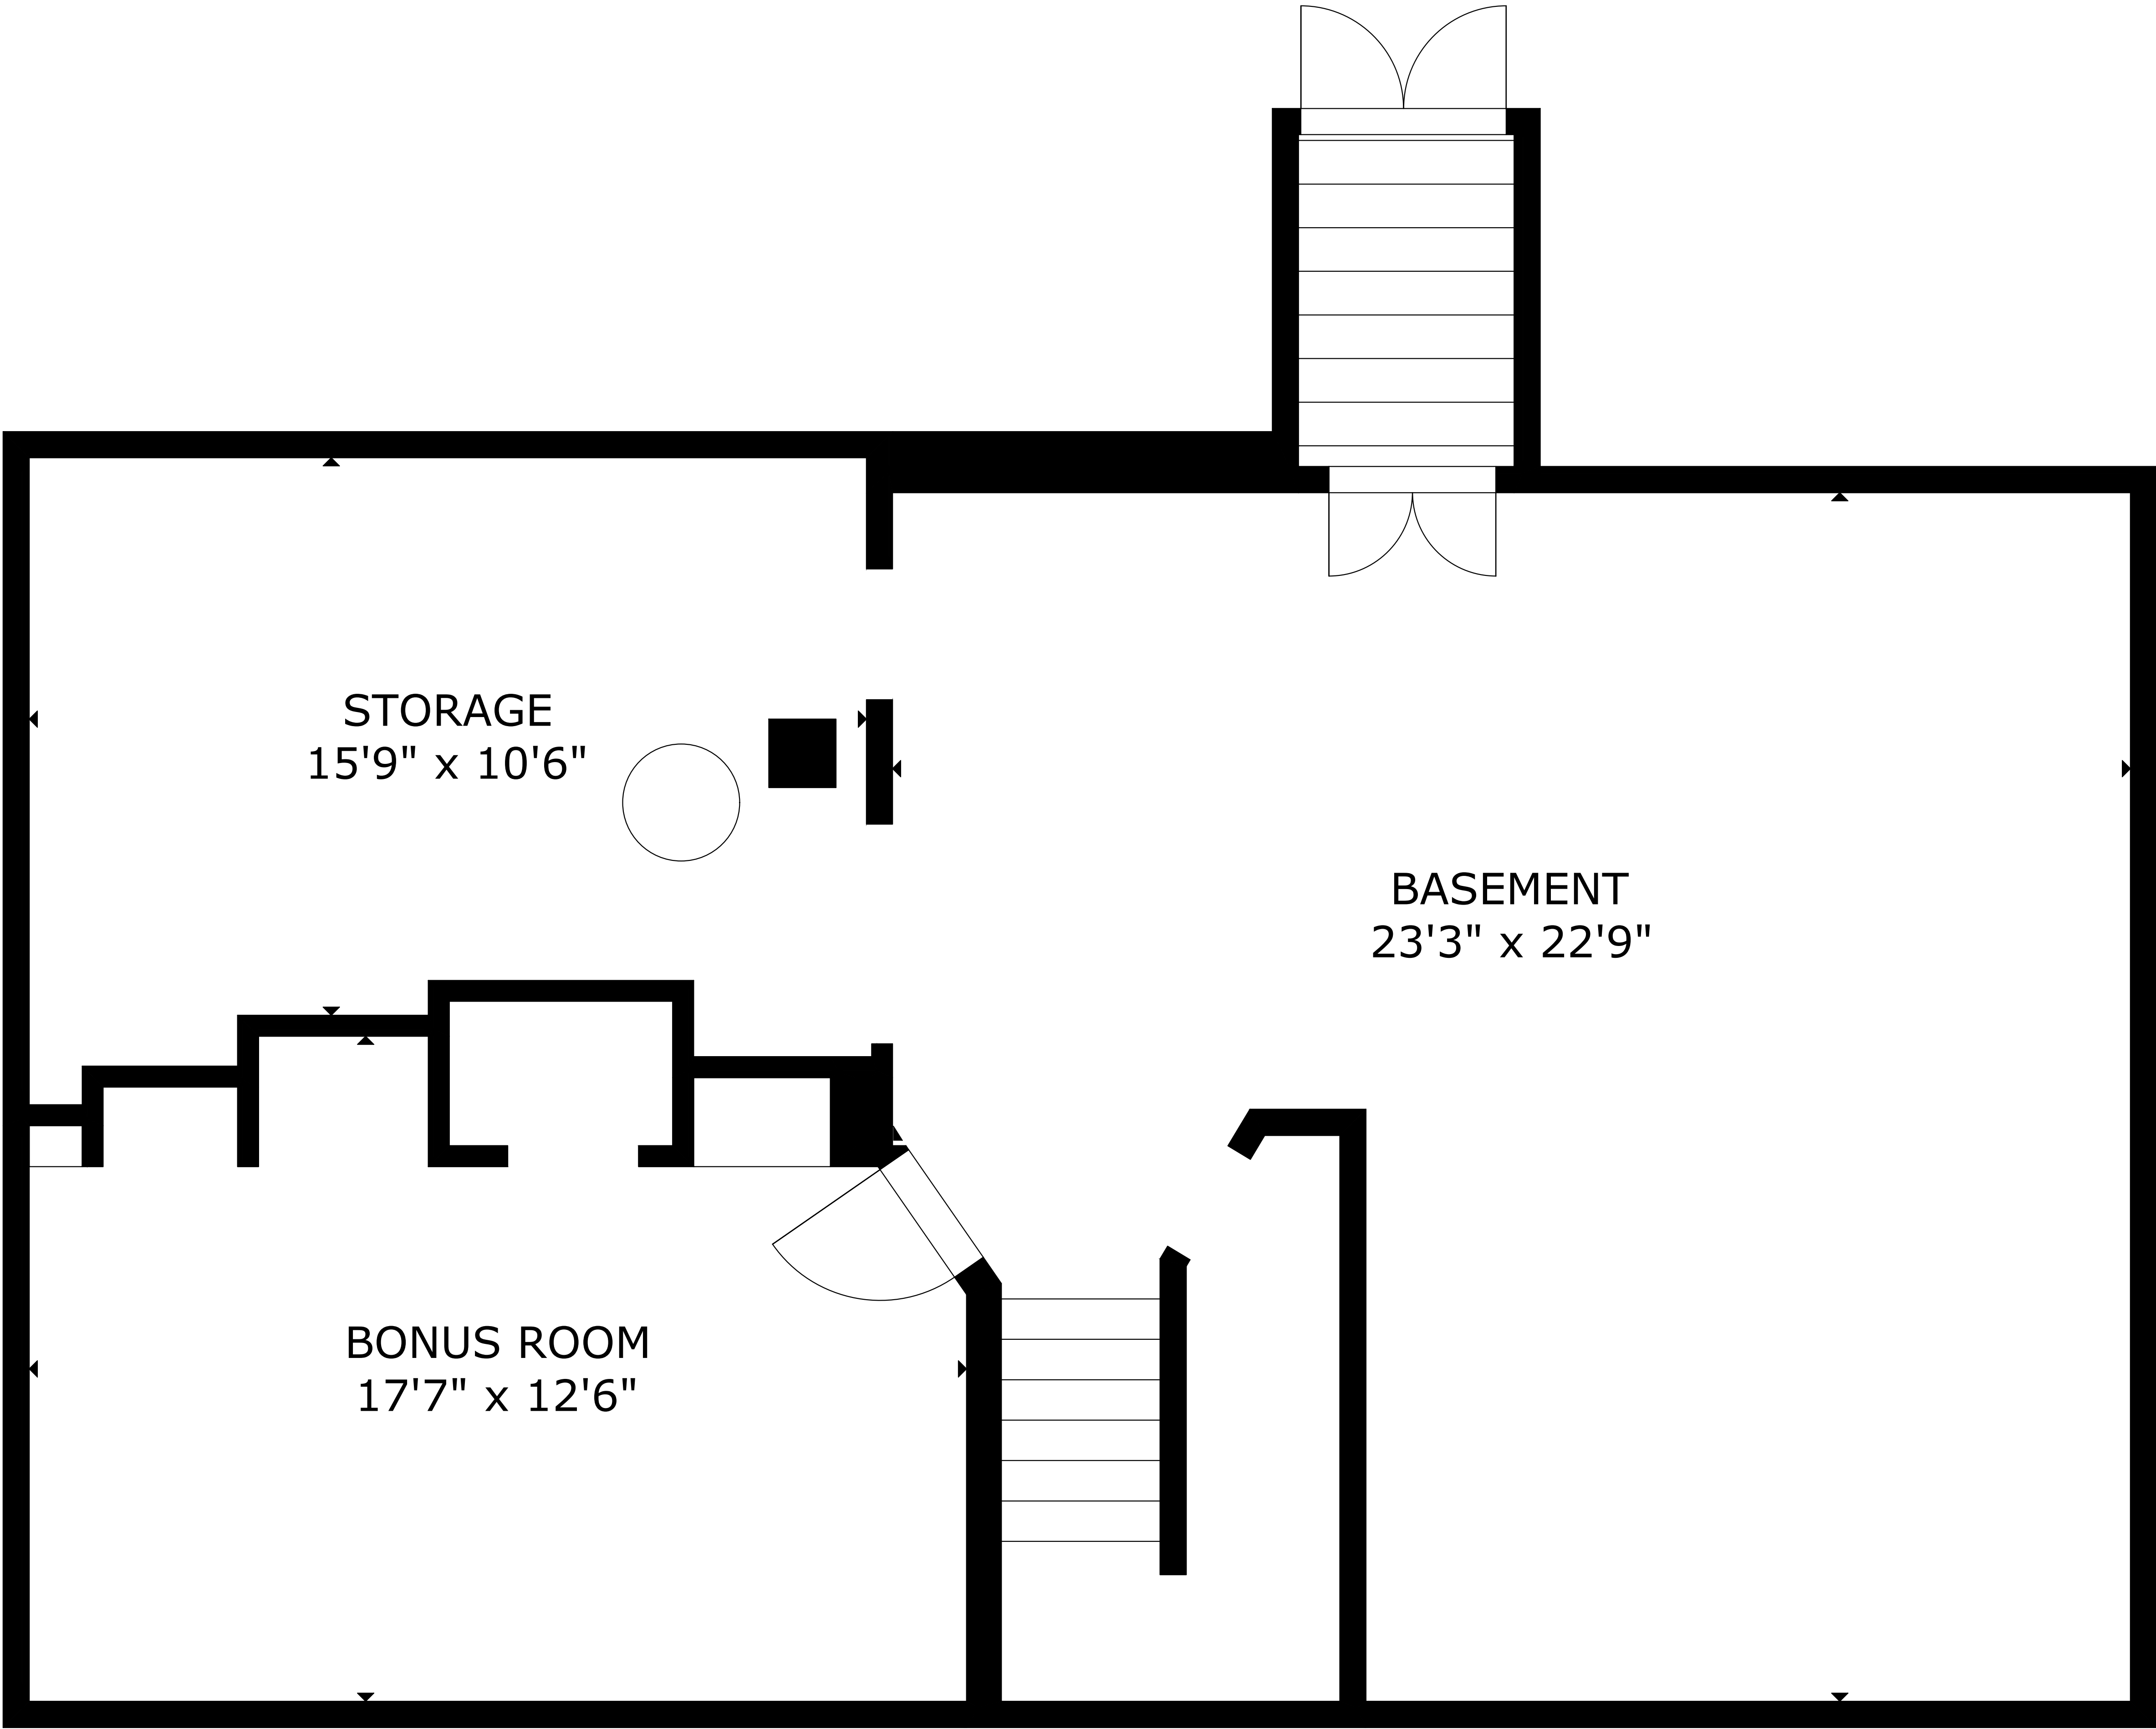

108 Mayflower Ridge Drive Wareham

GROSS INTERNAL AREA
TOTAL: 3,019 sq ft

FLOOR 1: 935 sq ft, FLOOR 2: 1,001 sq ft, FLOOR 3: 1,083 sq ft
SIZE AND DIMENSIONS ARE APPROXIMATE, ACTUAL MAY VARY