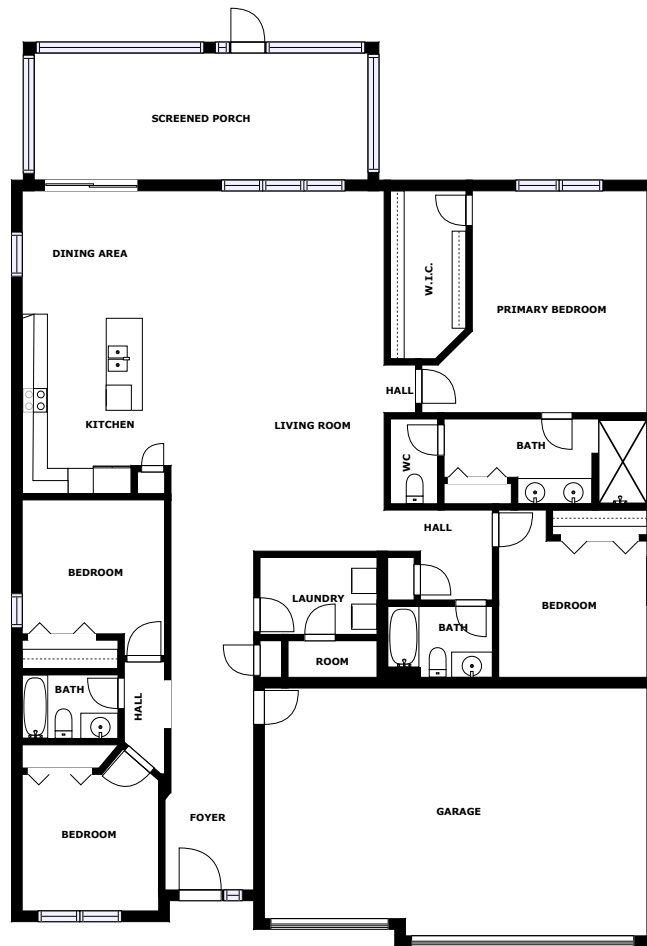

Home report

31351 Palm Song Pl
Wesley Chapel

Highlights

1 Kitchen

1 Living room

4 Bedroom

4 Bath

25 Doors

Appendix 1: Data sheet

Dining - 1	Dining - Open - 1	Kitchen - 1
LivingRoom - 1	Bedroom - 4	Bedroom - Master - 1
Hall - 3	Entry - 1	Entry - Foyer - 1
Garage - 1	Outdoor - 1	Outdoor - Porch - 1
Outdoor - Porch - Screen - 1	Bath - 4	Bath - Toilet - 1
Closet - 1	Closet - WalkIn - 1	Utility - 1
Utility - Laundry - 1	Room - 1	