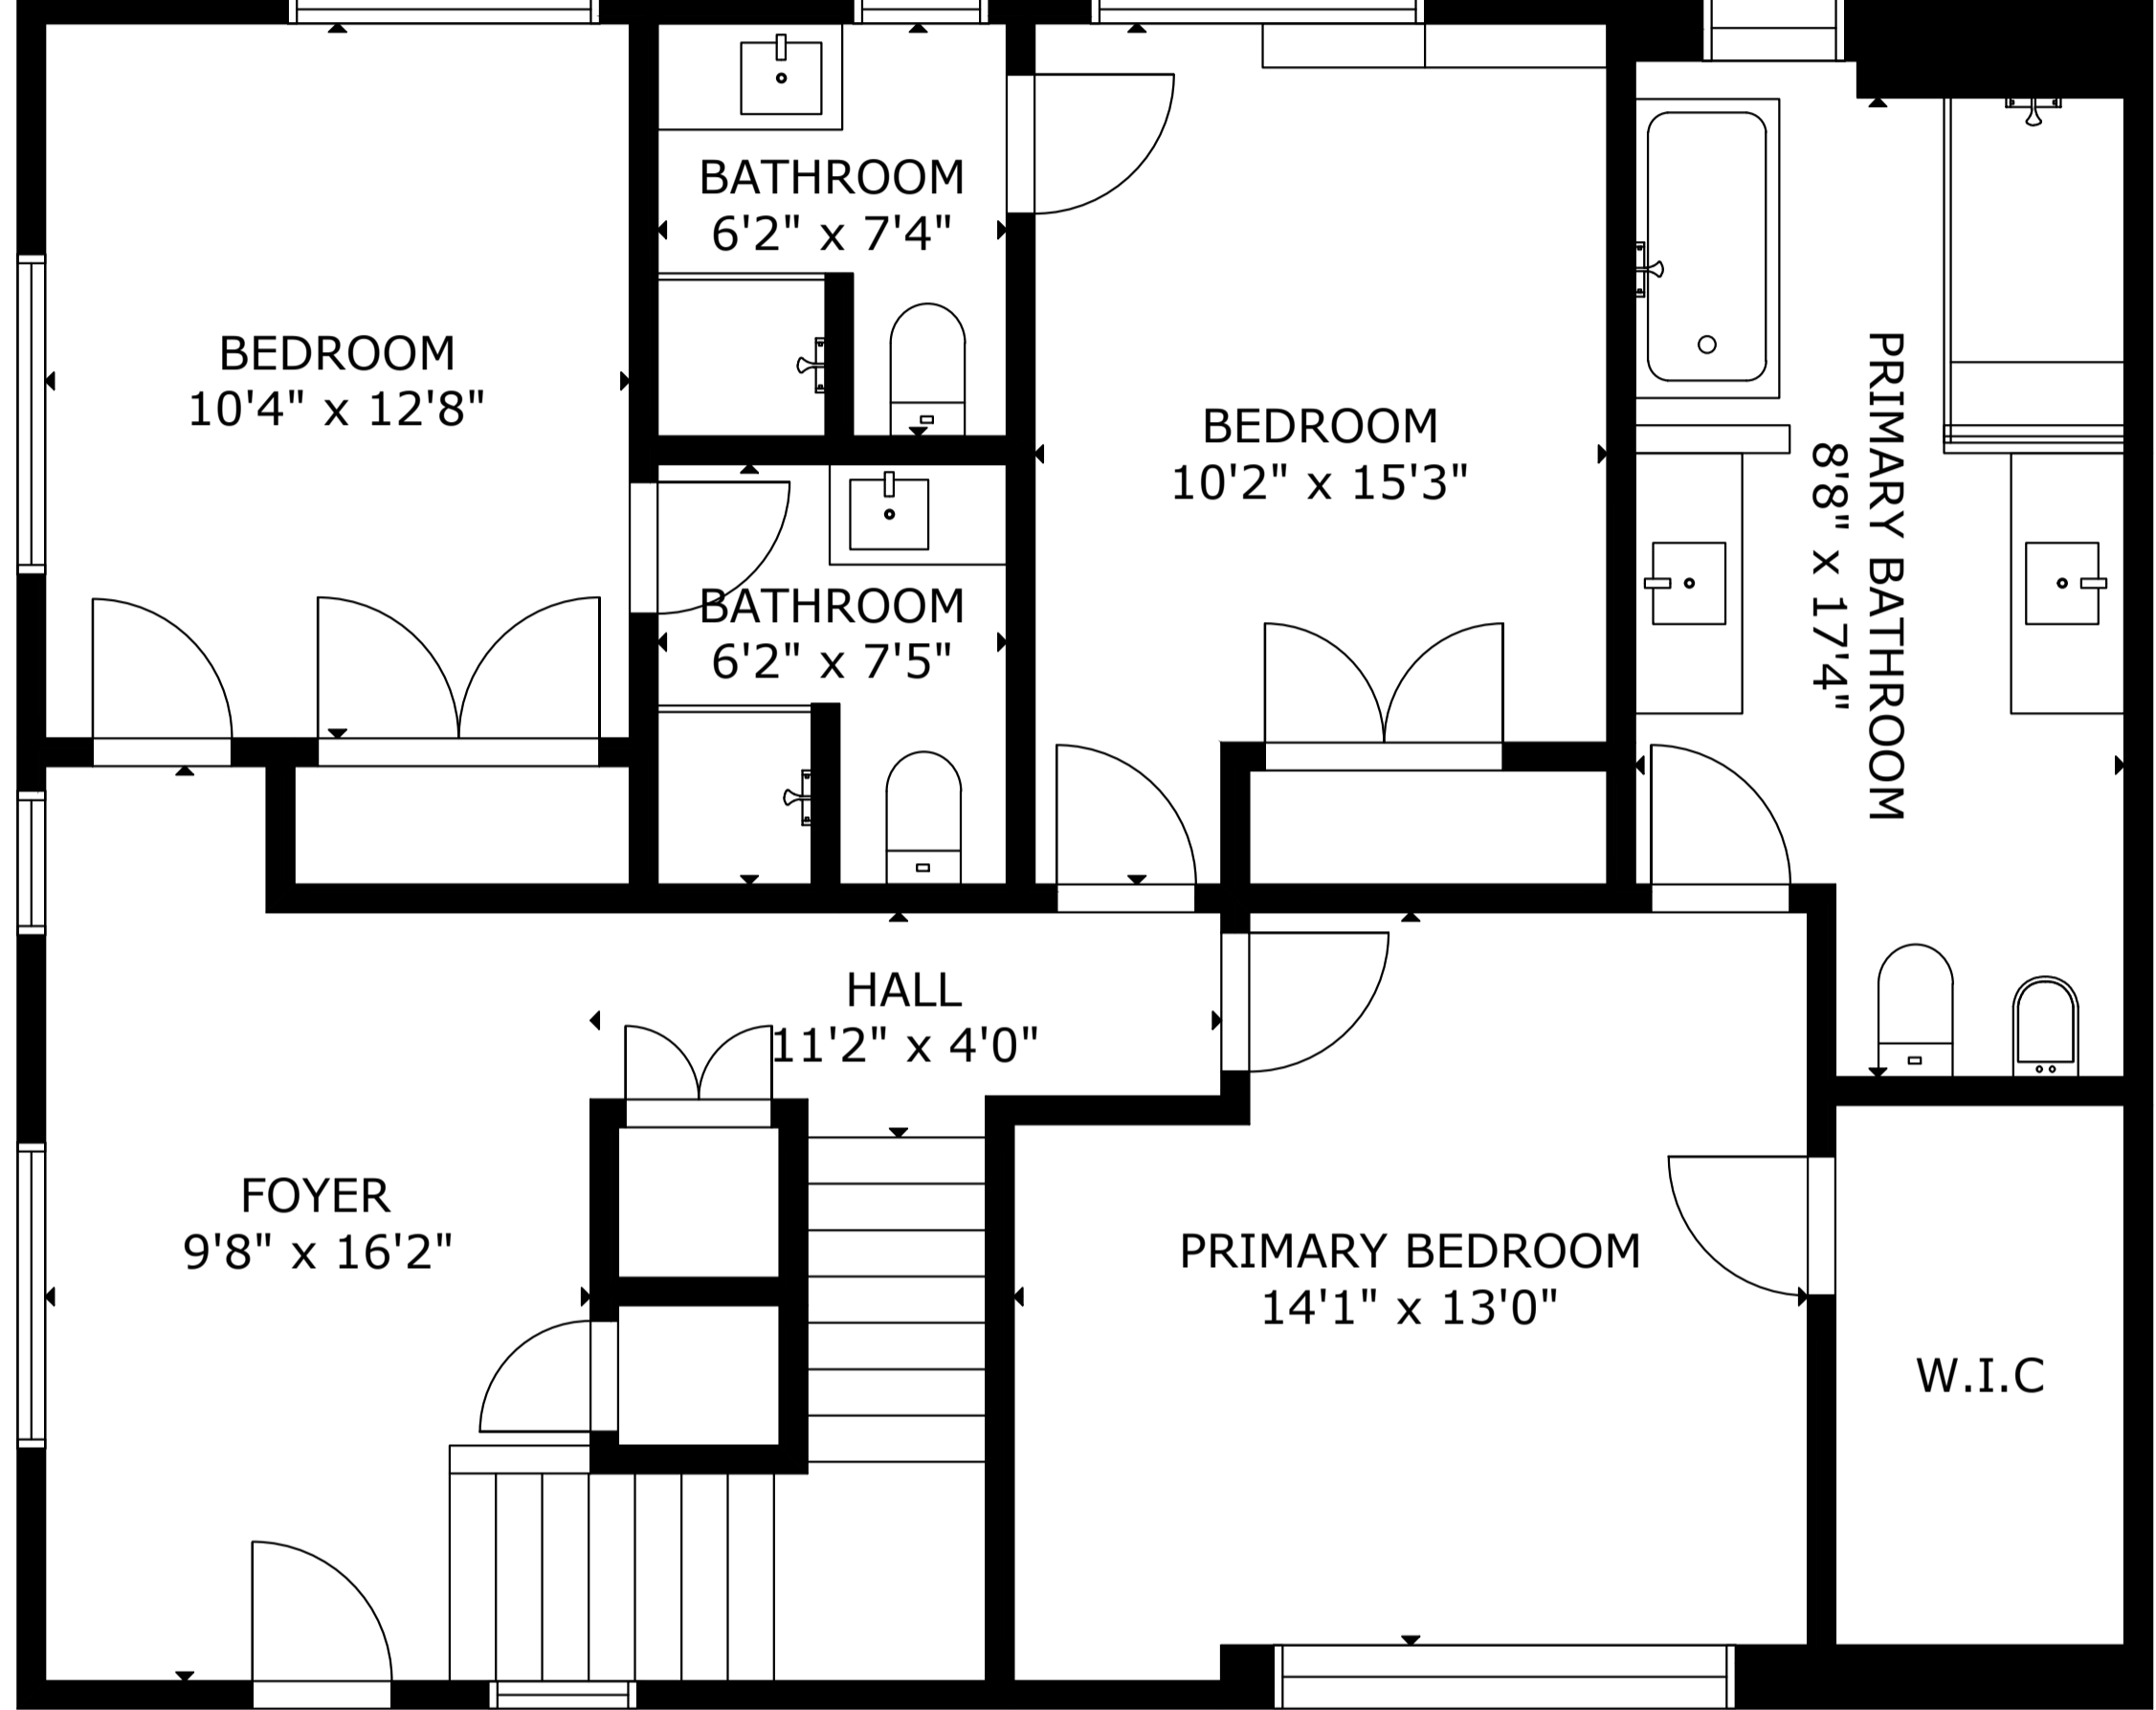

294 Bradford Street, Provincetown

FLOOR 1

FLOOR 2

FLOOR 3

GROSS INTERNAL AREA
 TOTAL: 2,292 sq ft
 FLOOR 1: 193 sq ft, FLOOR 2: 1,063 sq ft, FLOOR 3: 1,036 sq ft
 EXCLUDED AREAS: GARAGE: 380 sq ft, PATIO: 425 sq ft
 SIZE AND DIMENSIONS ARE APPROXIMATE, ACTUAL MAY VARY