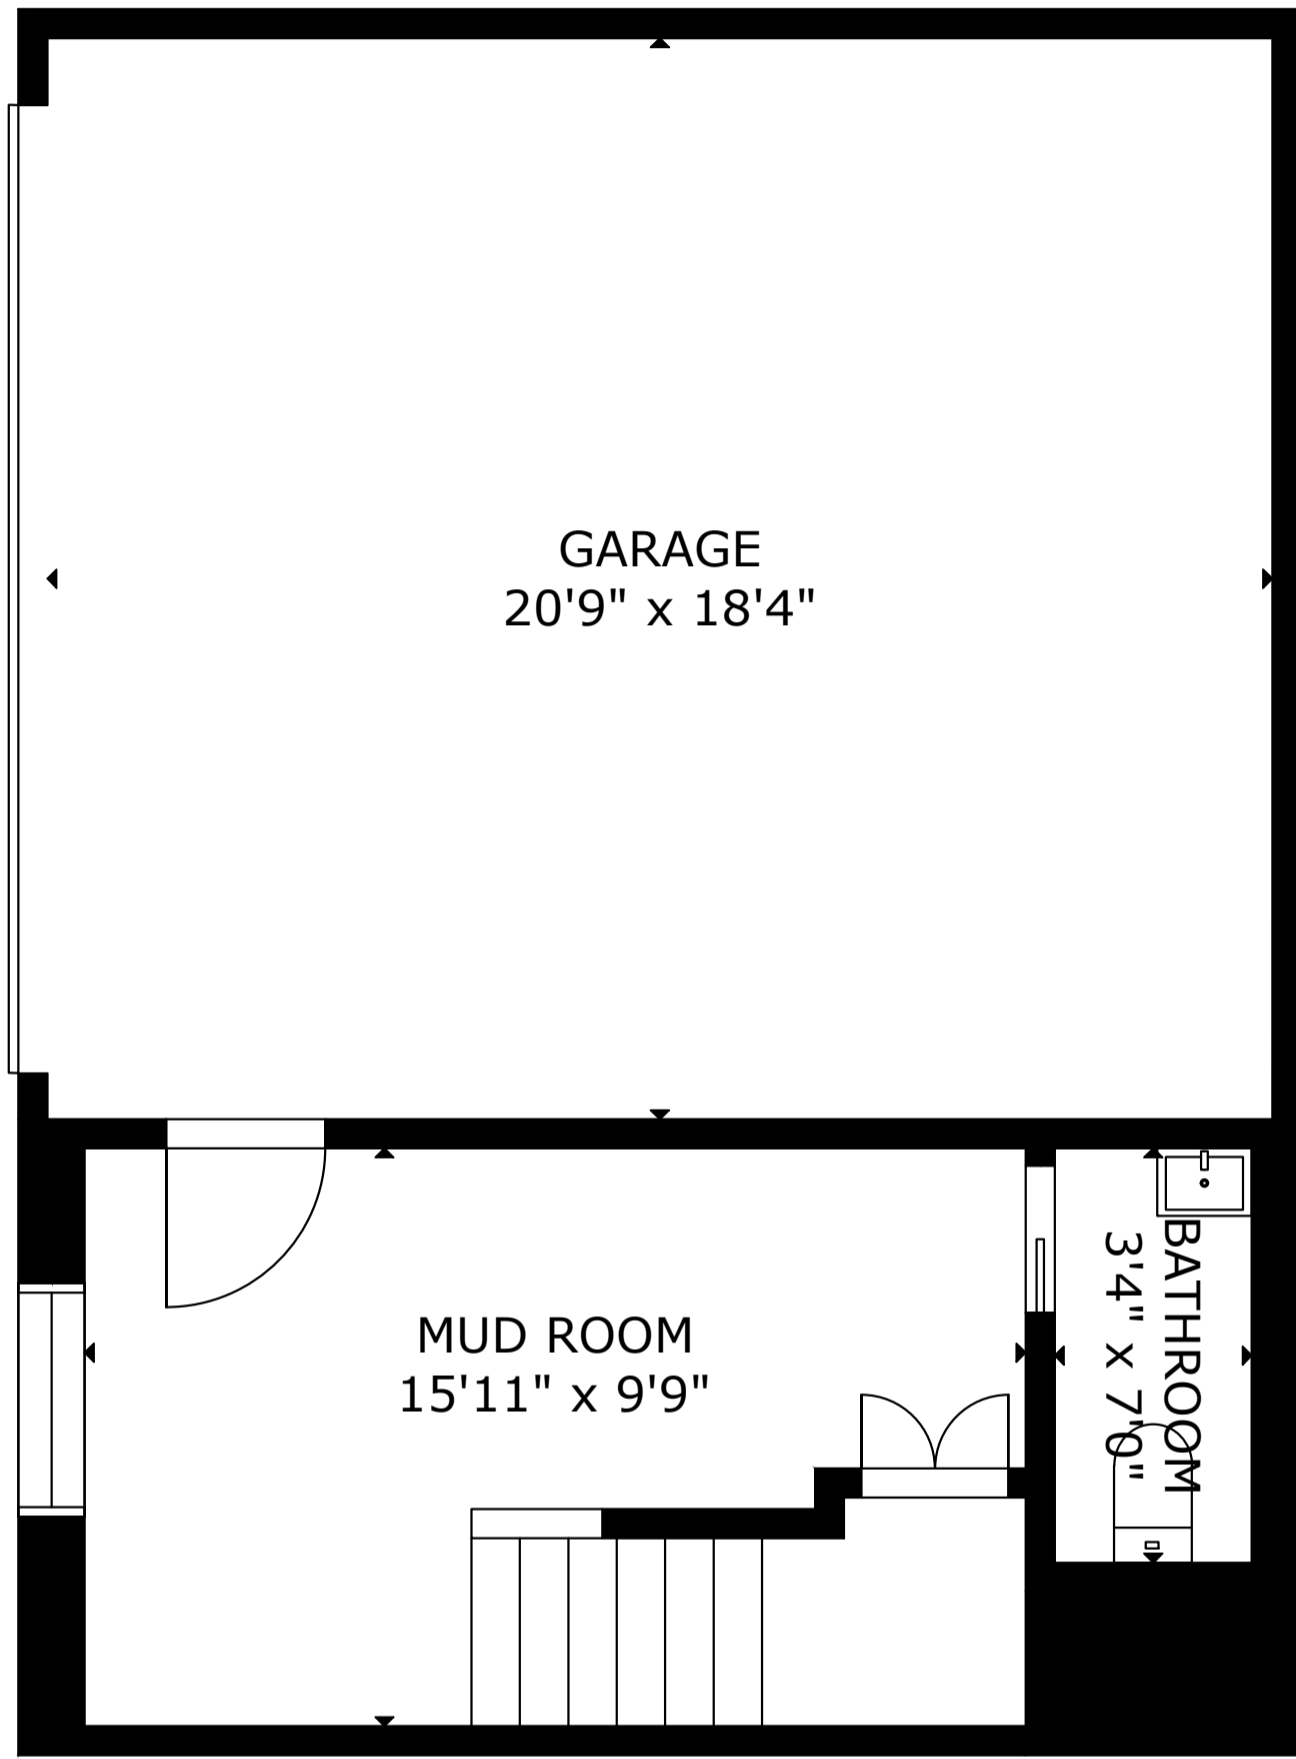

294 Bradford Street, Provincetown

FLOOR 1

FLOOR 2

FLOOR 3

GROSS INTERNAL AREA
 TOTAL: 2,292 sq ft
 FLOOR 1: 193 sq ft, FLOOR 2: 1,063 sq ft, FLOOR 3: 1,036 sq ft
 EXCLUDED AREAS: GARAGE: 380 sq ft, PATIO: 425 sq ft
 SIZE AND DIMENSIONS ARE APPROXIMATE, ACTUAL MAY VARY