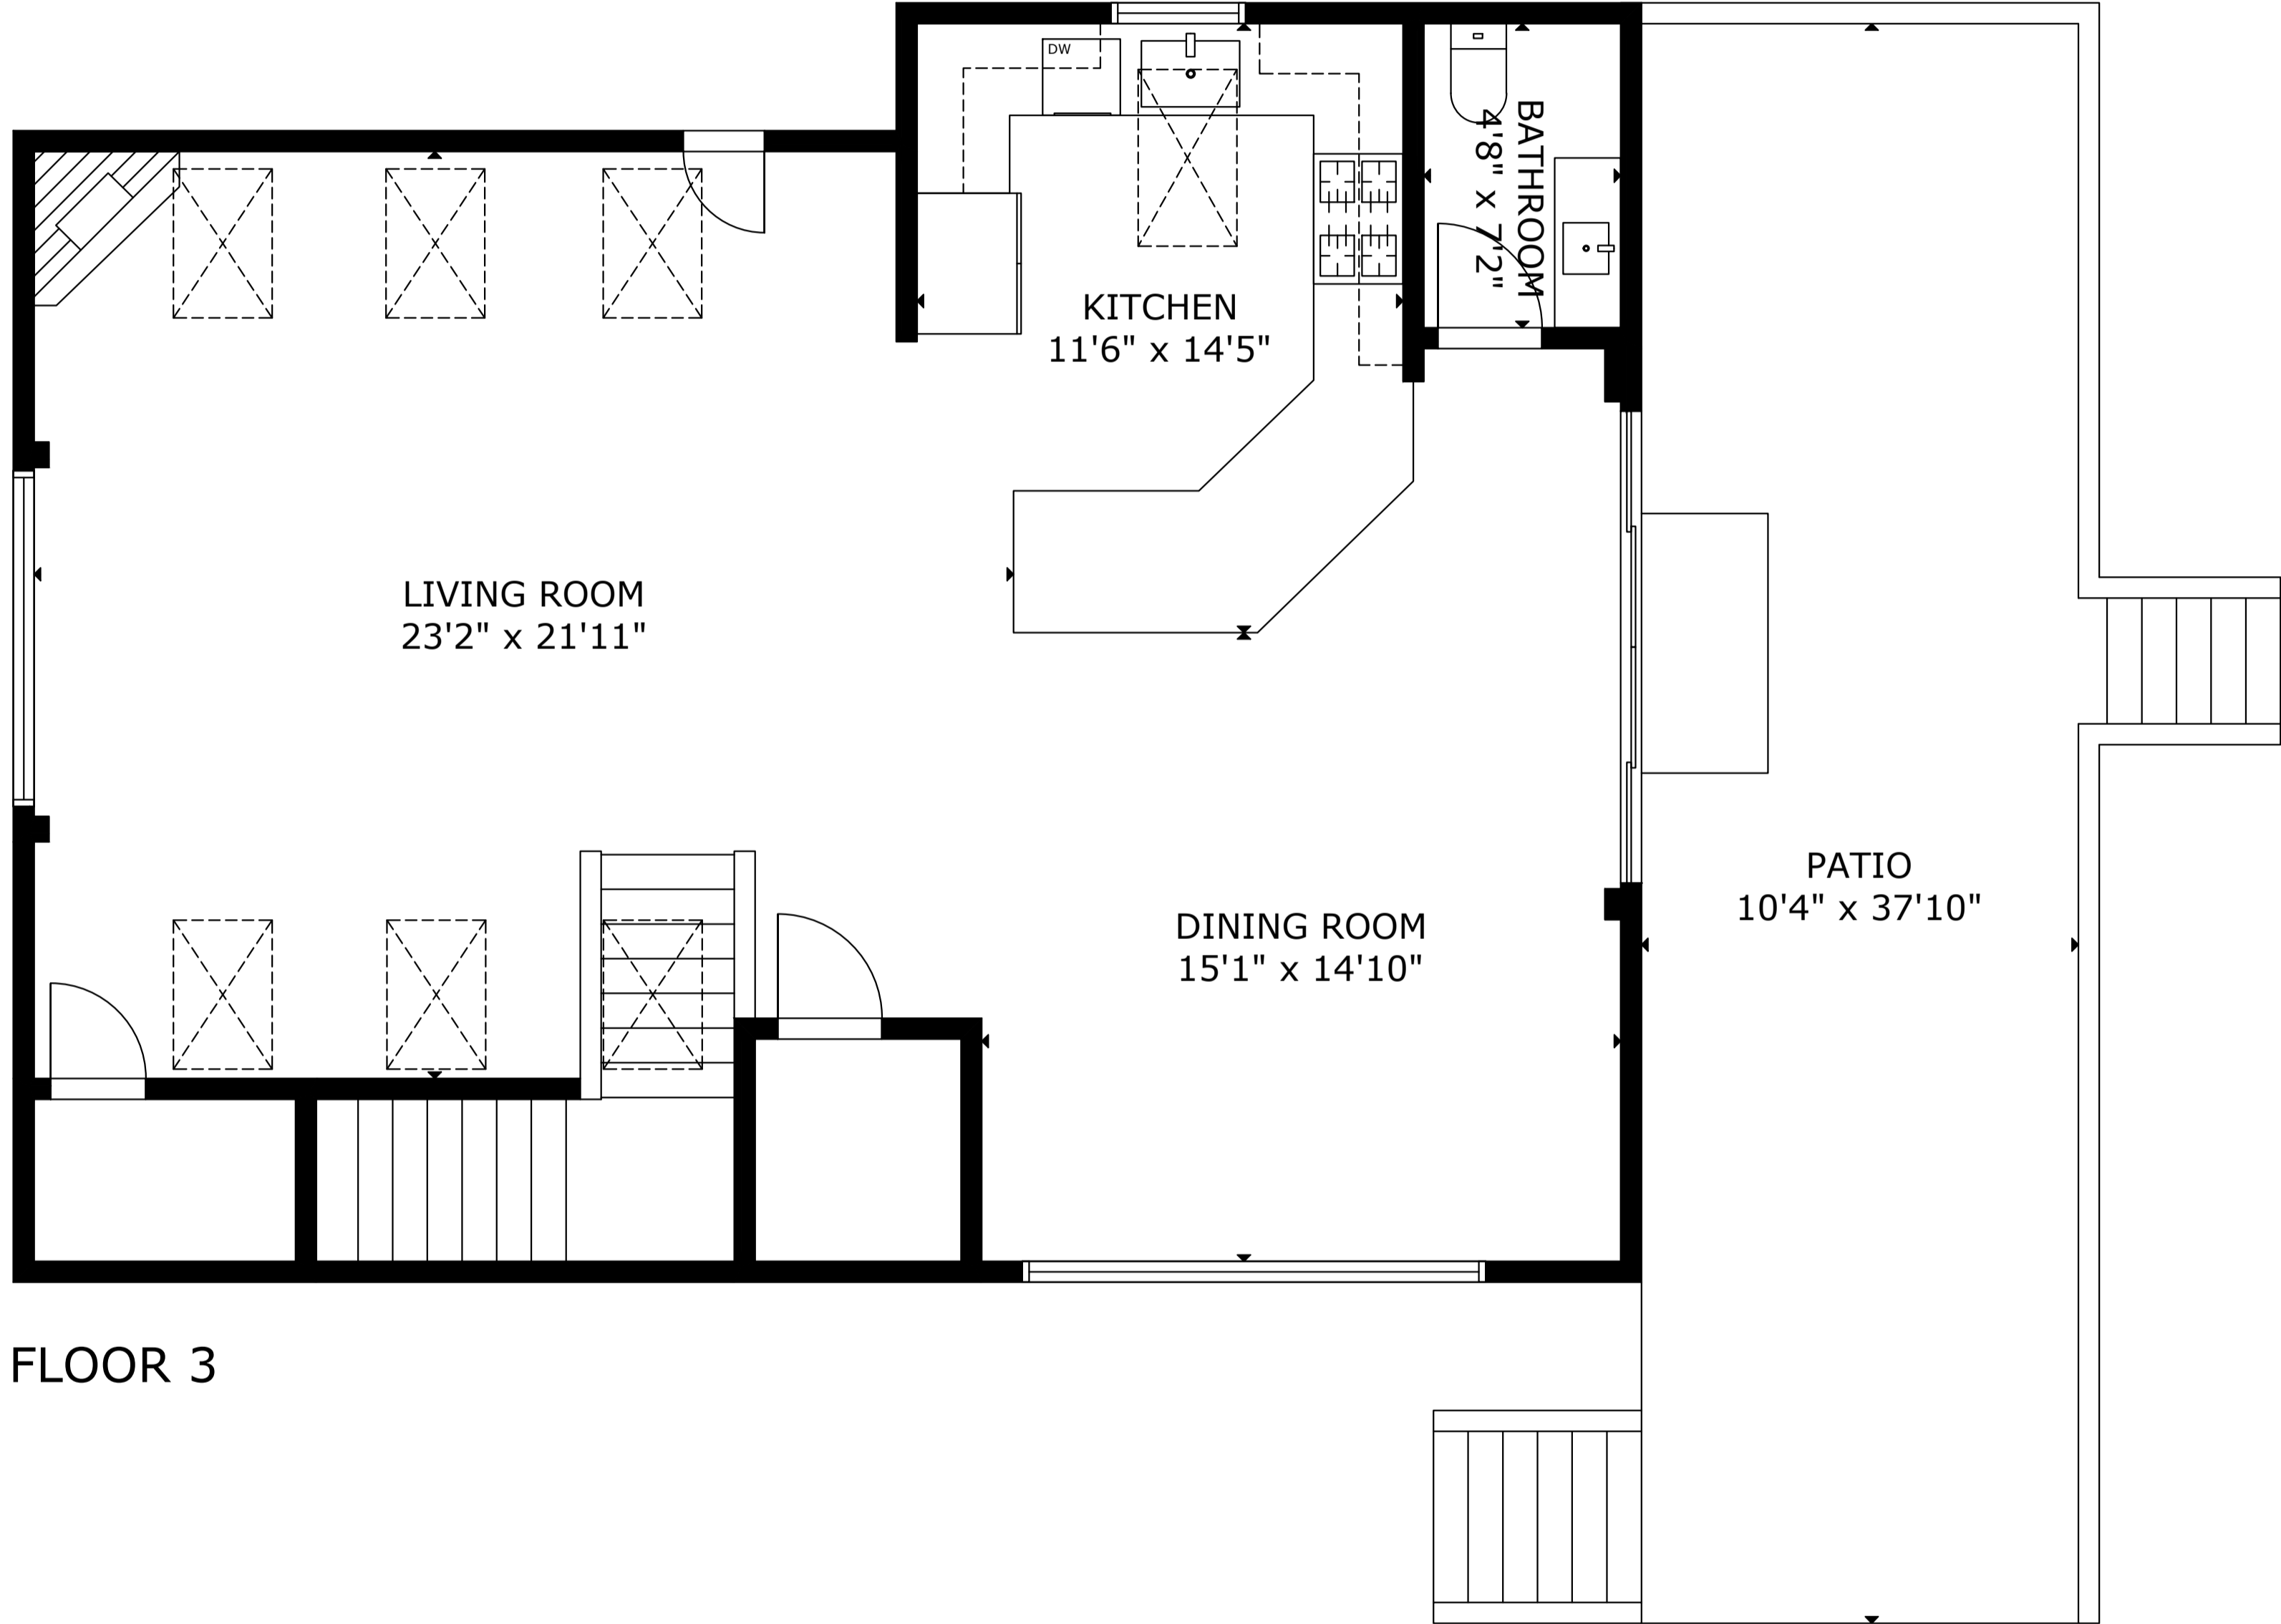

294 Bradford Street, Provincetown

FLOOR 1

FLOOR 2

FLOOR 3

GROSS INTERNAL AREA
 TOTAL: 2,292 sq ft
 FLOOR 1: 193 sq ft, FLOOR 2: 1,063 sq ft, FLOOR 3: 1,036 sq ft
 EXCLUDED AREAS: GARAGE: 380 sq ft, PATIO: 425 sq ft
 SIZE AND DIMENSIONS ARE APPROXIMATE, ACTUAL MAY VARY