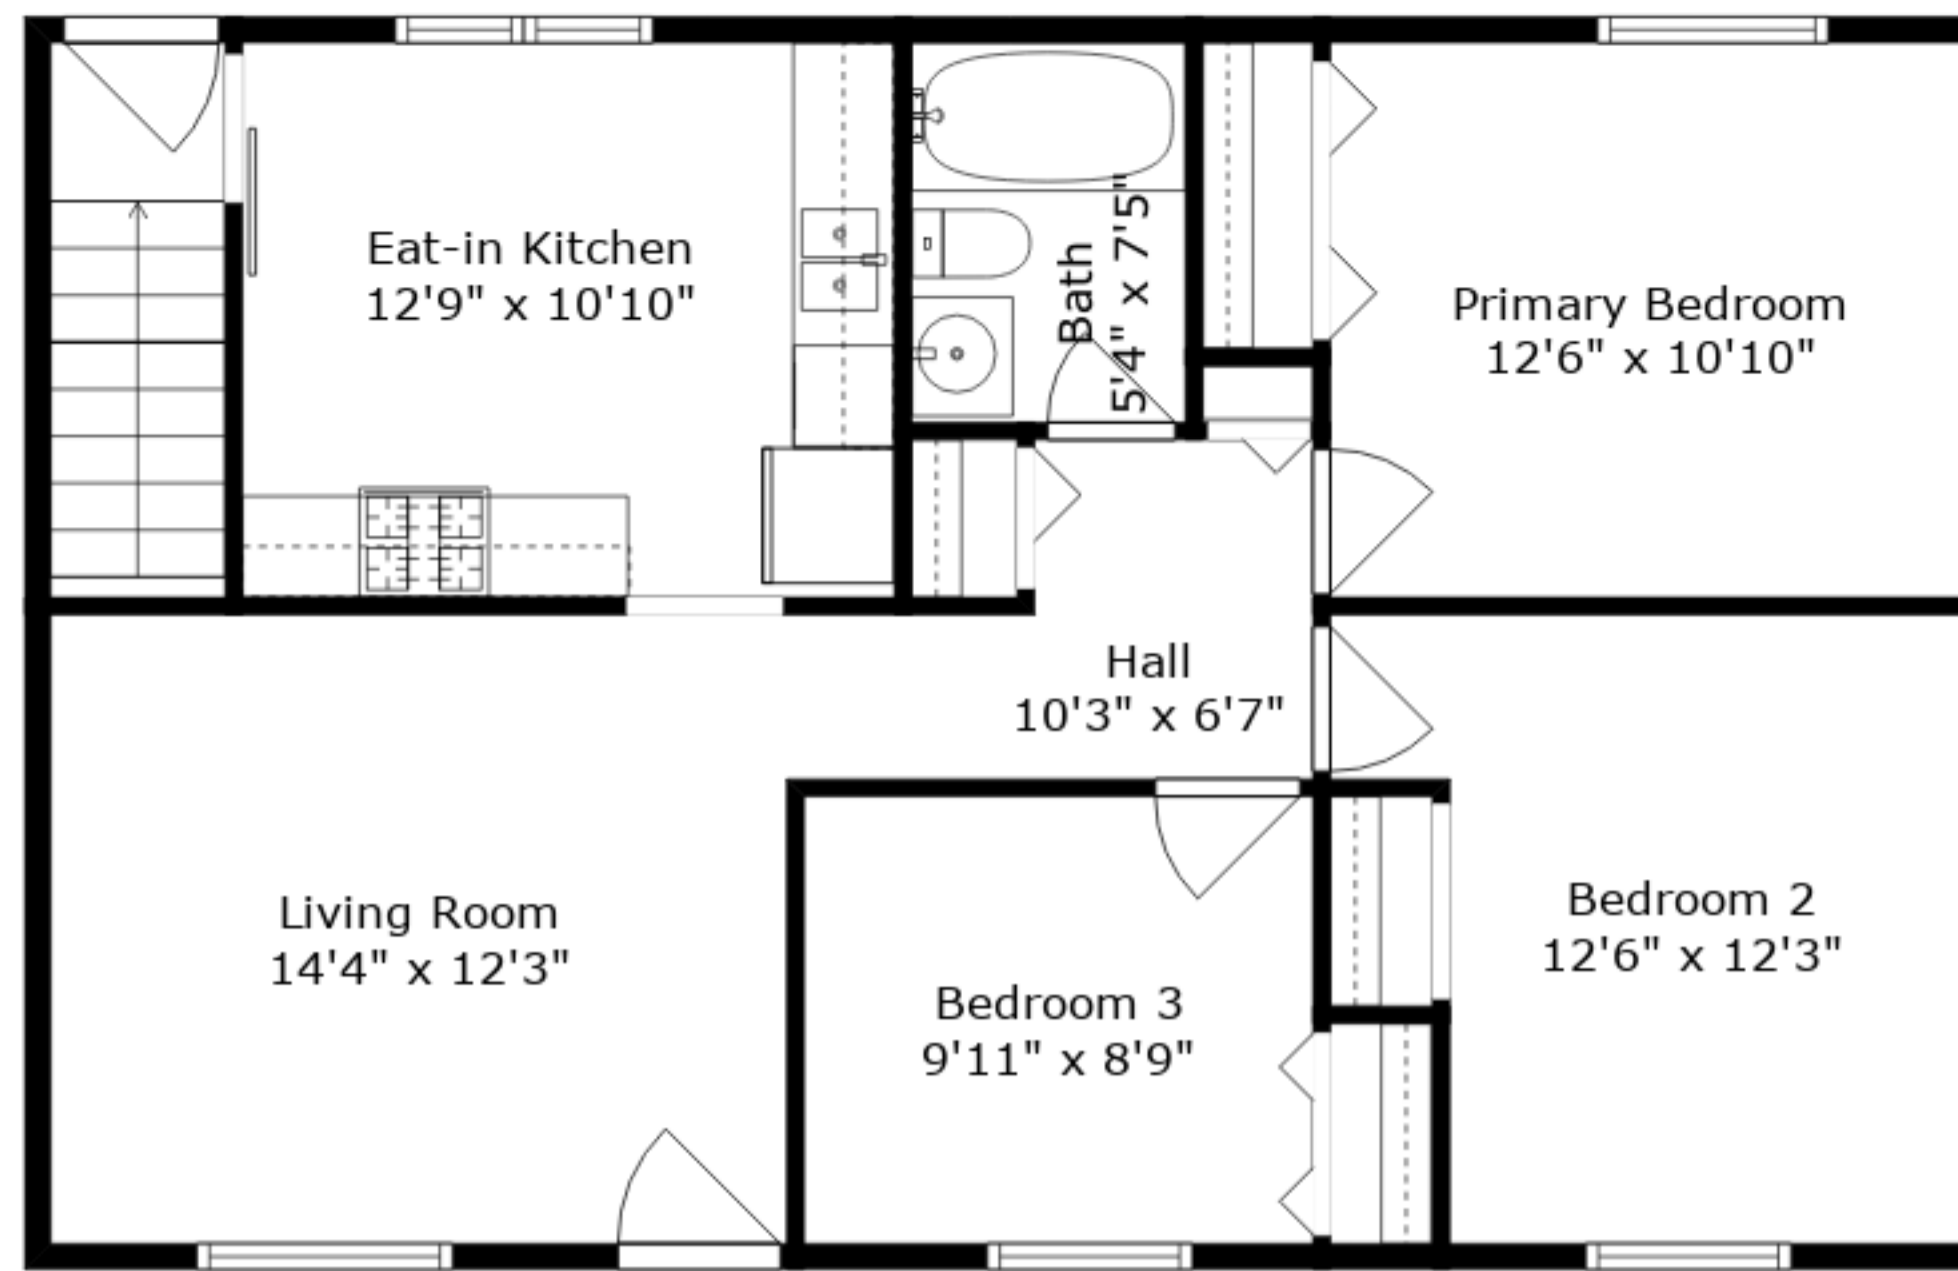

Recreation Room
37'5" x 22'4"

Laundry
19'7" x 11'4"

Bar
8'1" x 11'4"

Main Floor

Lower Floor