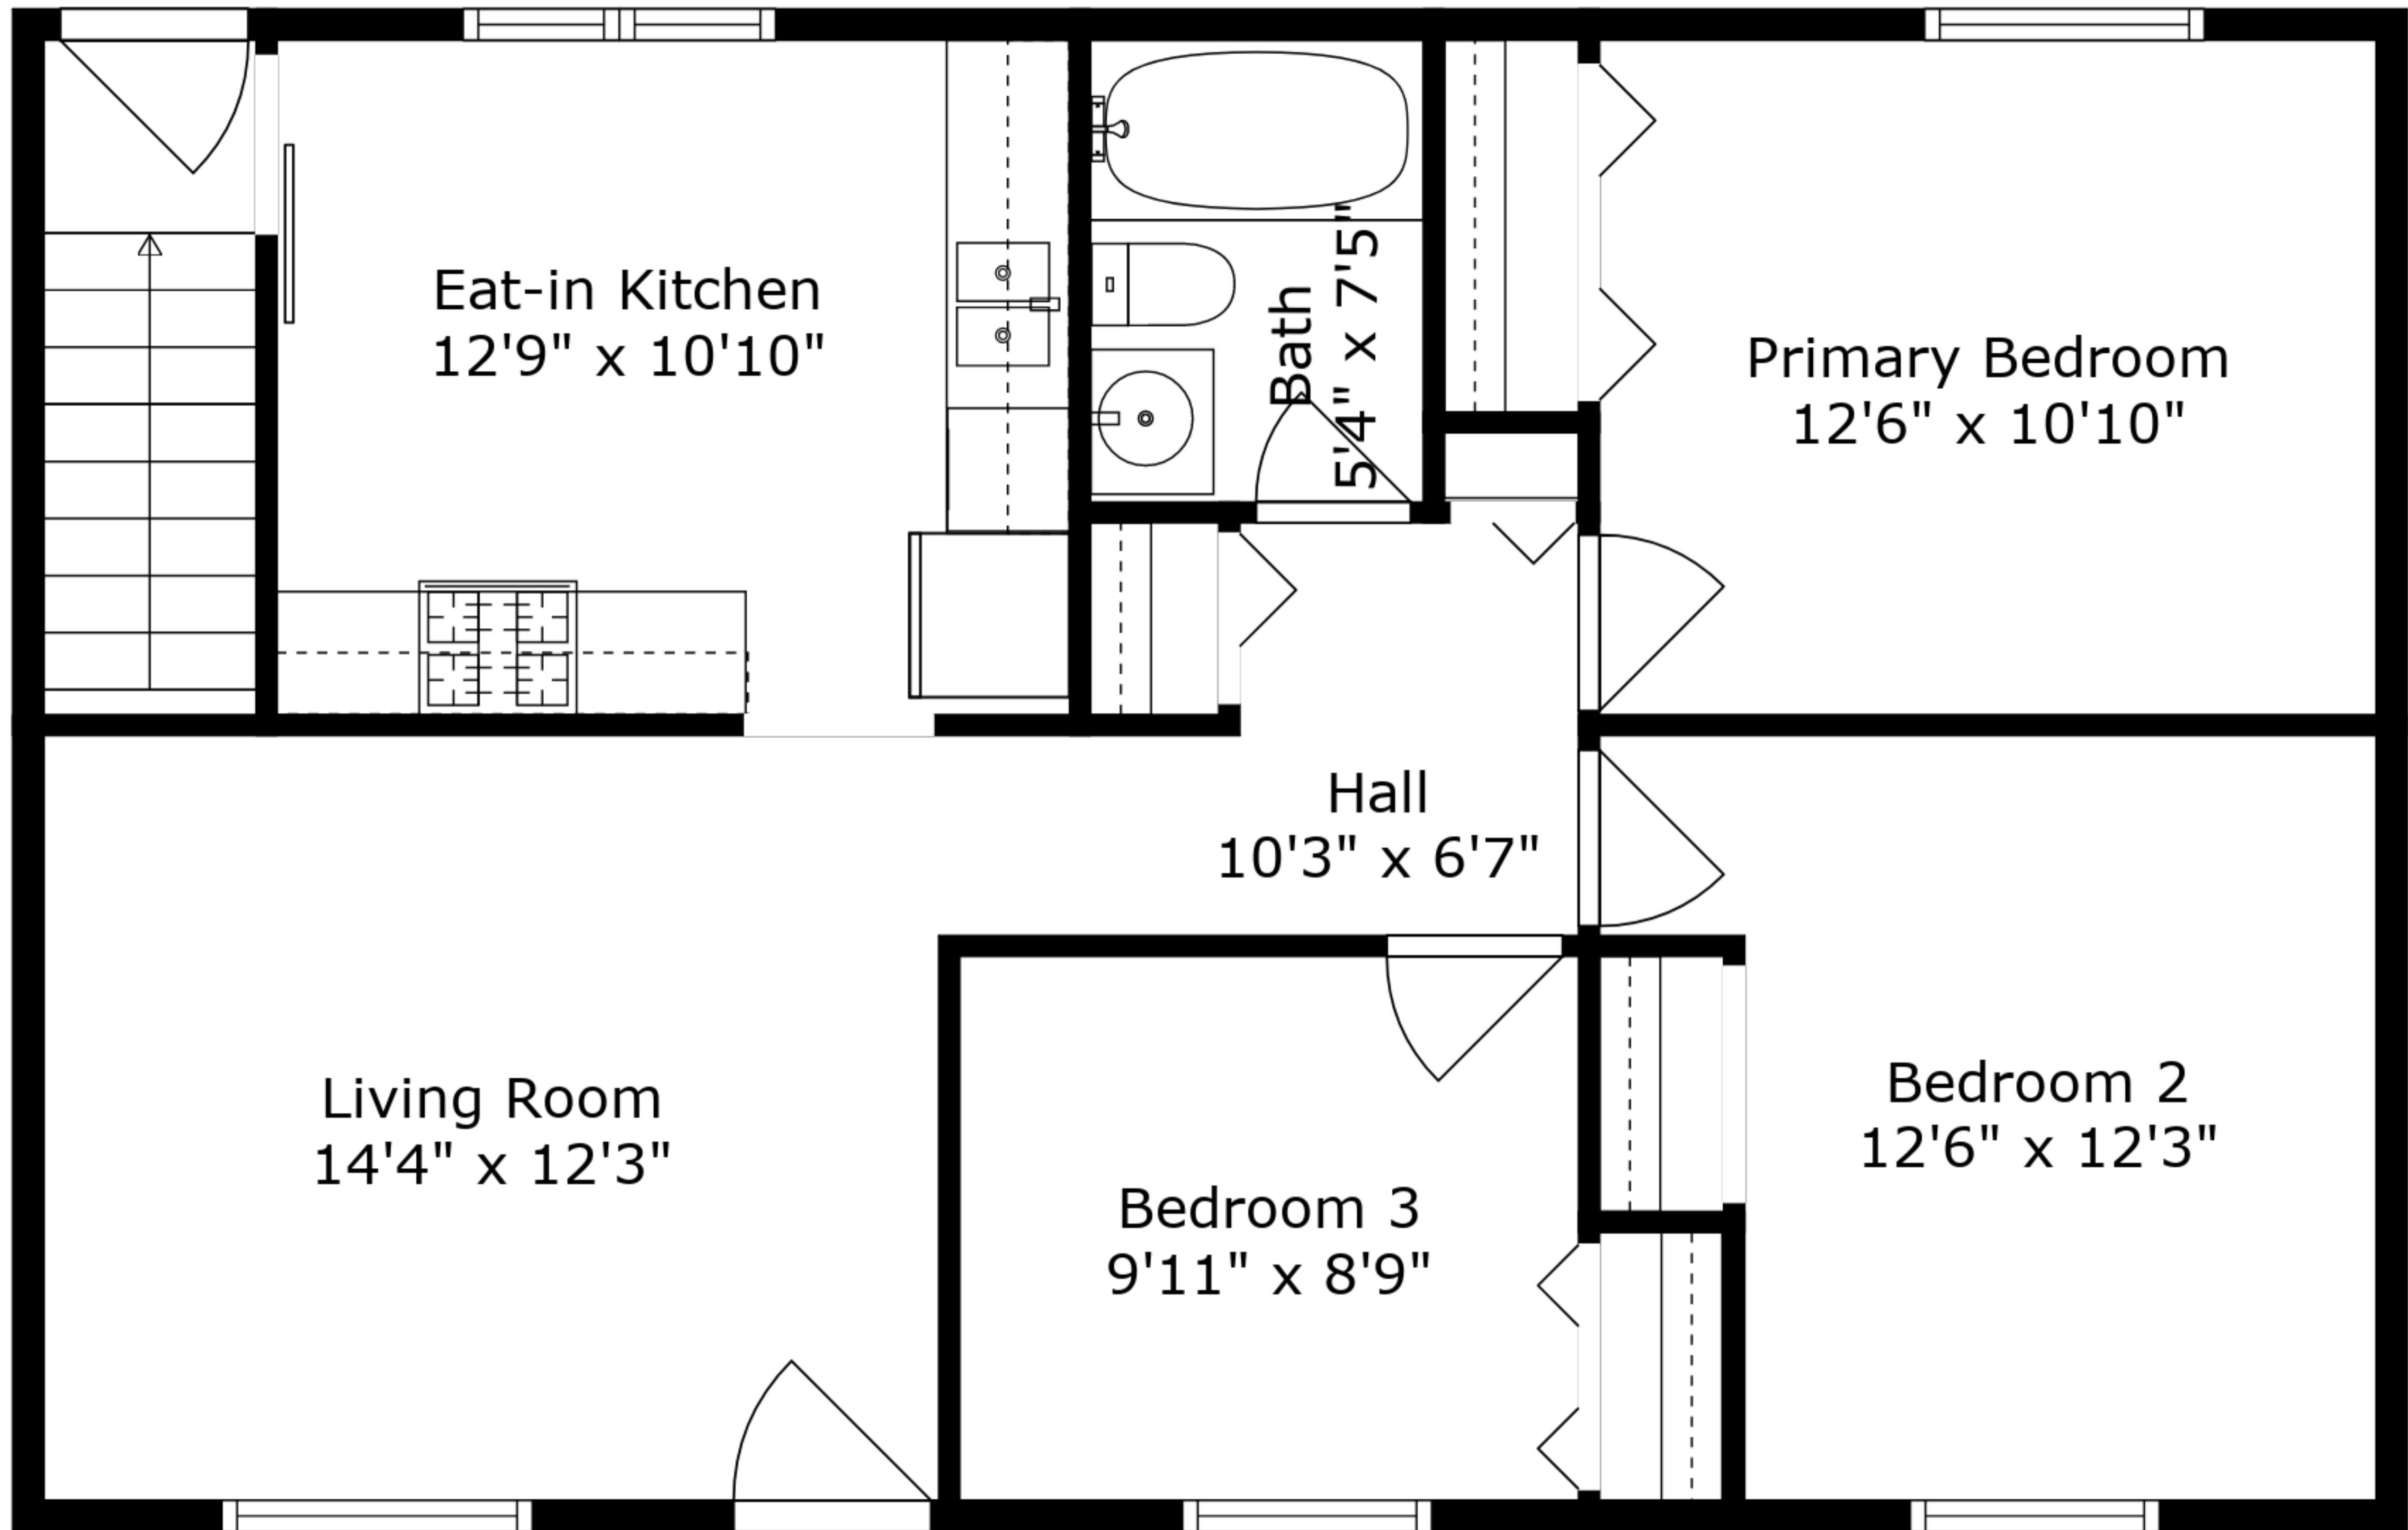

Recreation Room
37'5" x 22'4"

Laundry
19'7" x 11'4"

Bar
8'1" x 11'4"

Main Floor

Lower Floor