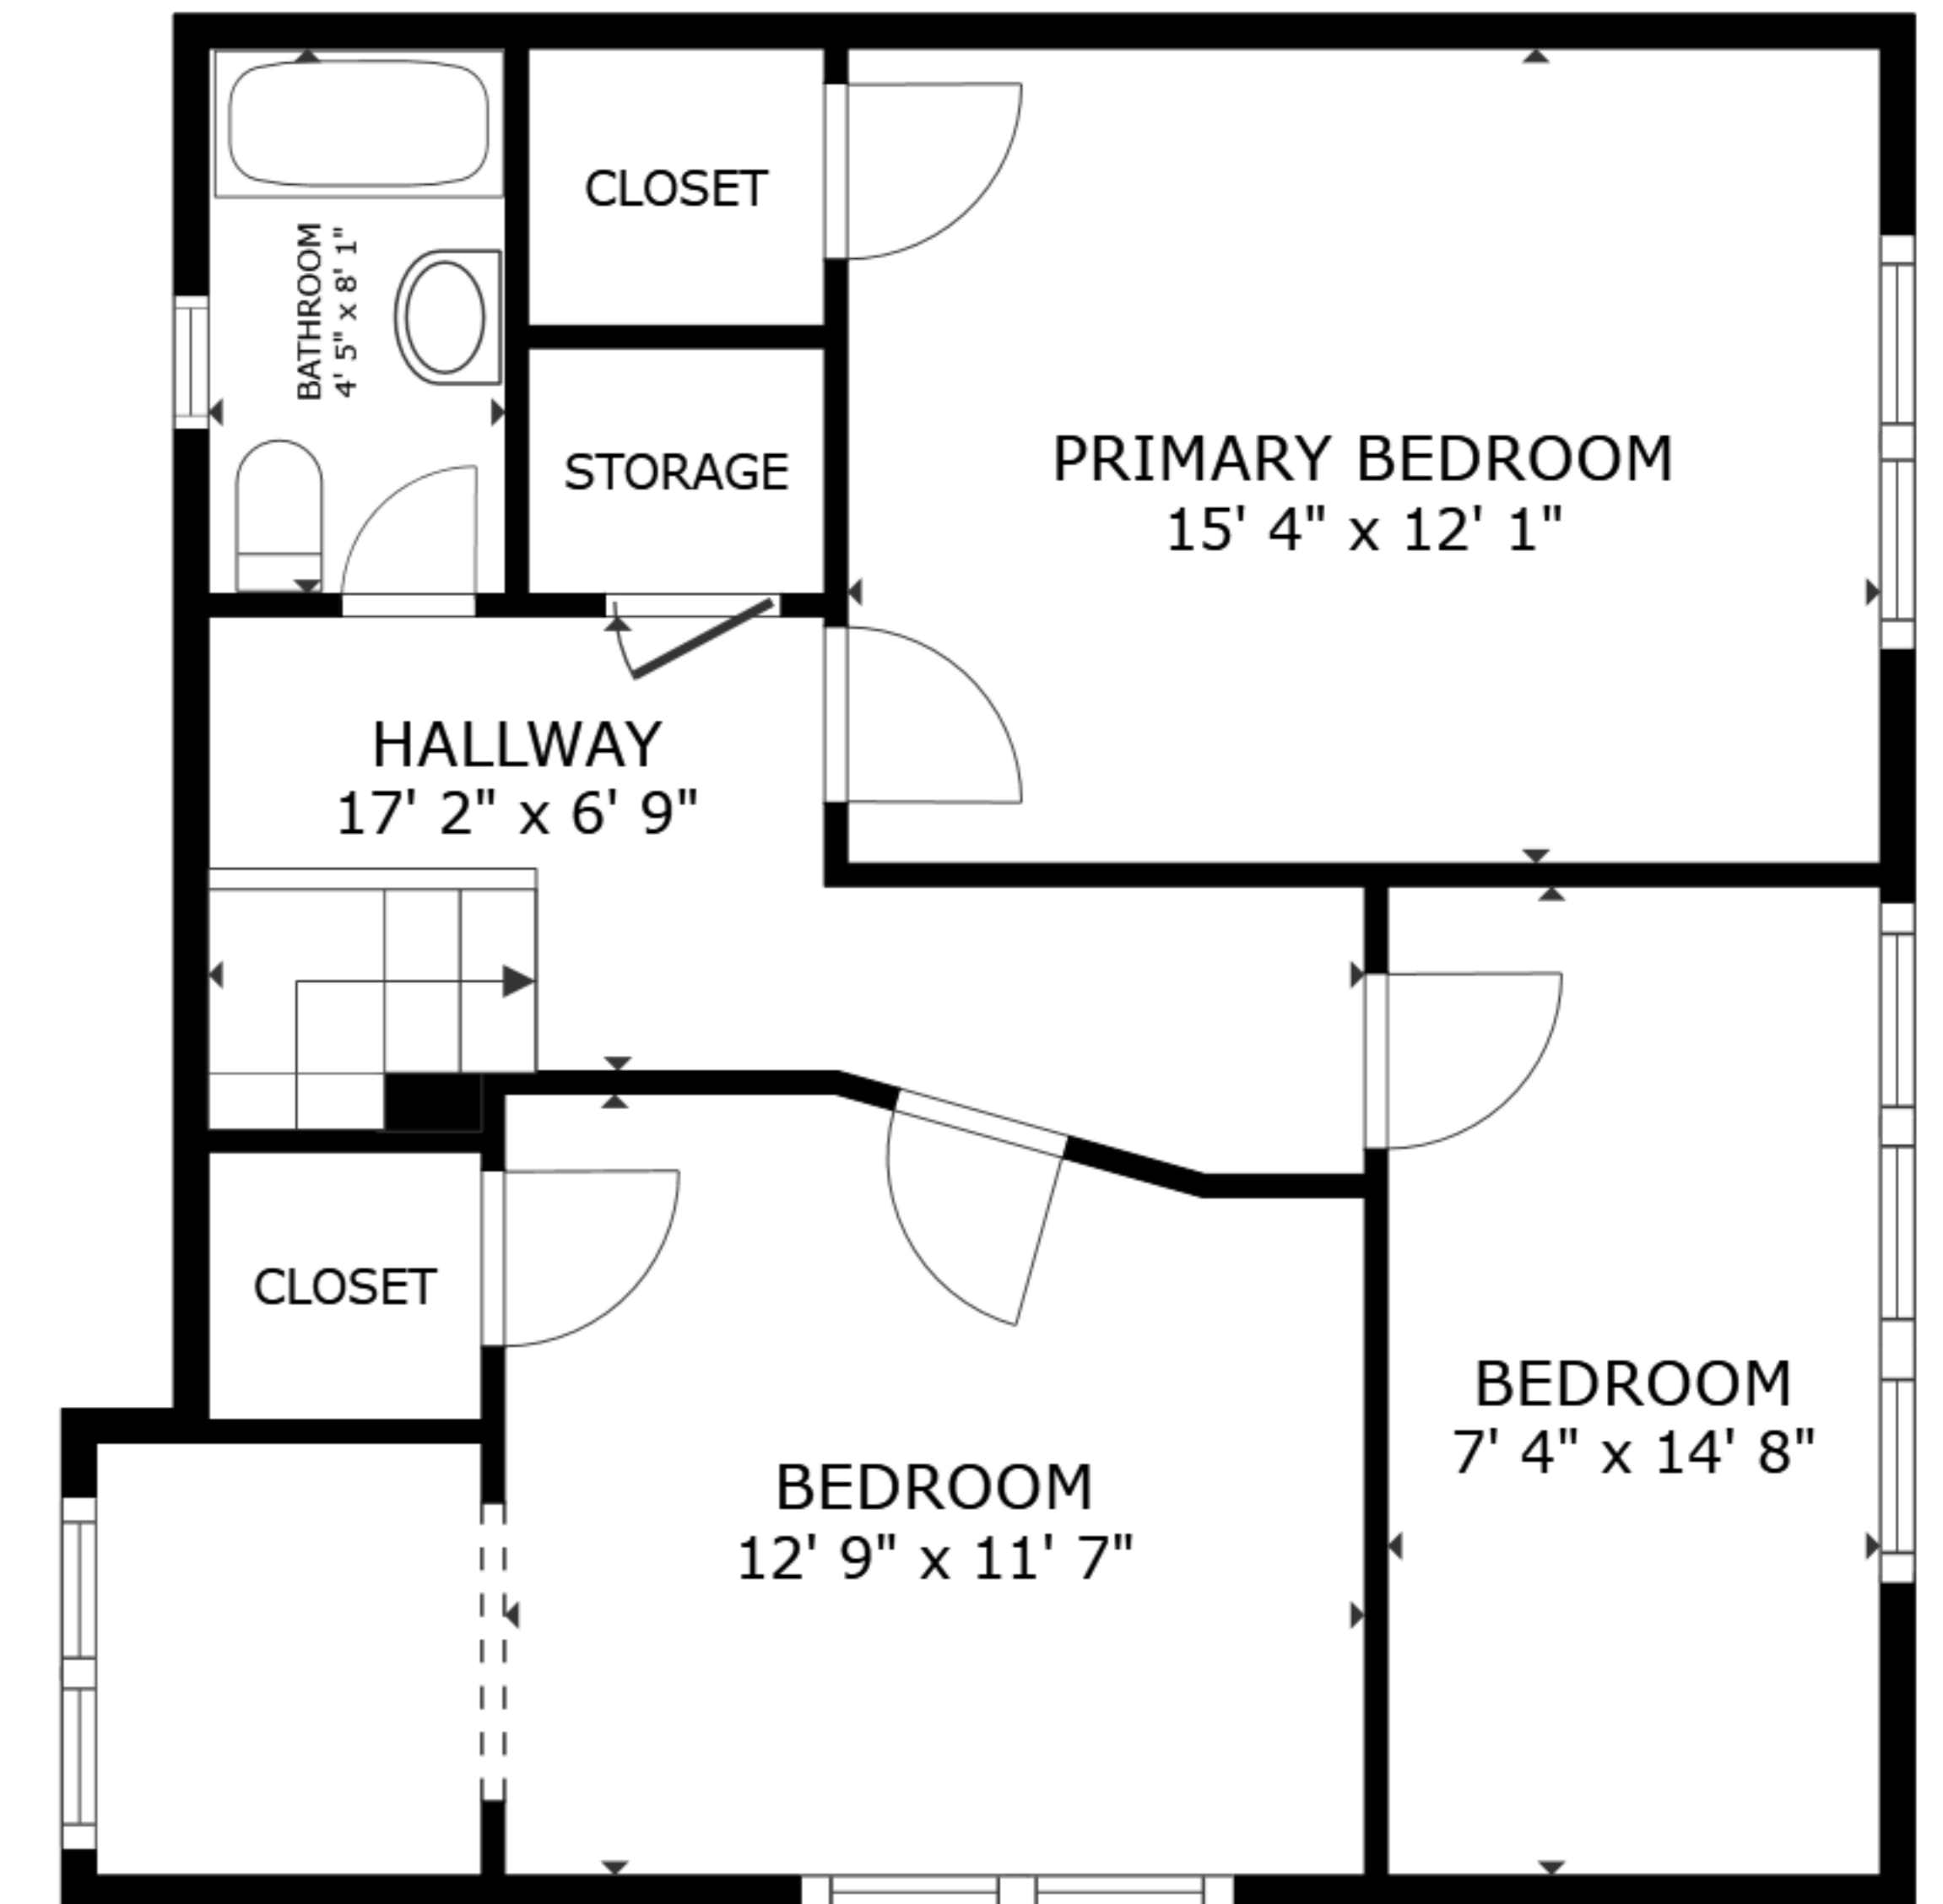

FLOOR 1

FLOOR 2

FLOOR 3

GROSS INTERNAL AREA  
 FLOOR 1 649 sq.ft. FLOOR 2 703 sq.ft. FLOOR 3 684 sq.ft.  
 TOTAL : 2,037 sq.ft.  
 SIZES AND DIMENSIONS ARE APPROXIMATE, ACTUAL MAY VARY.