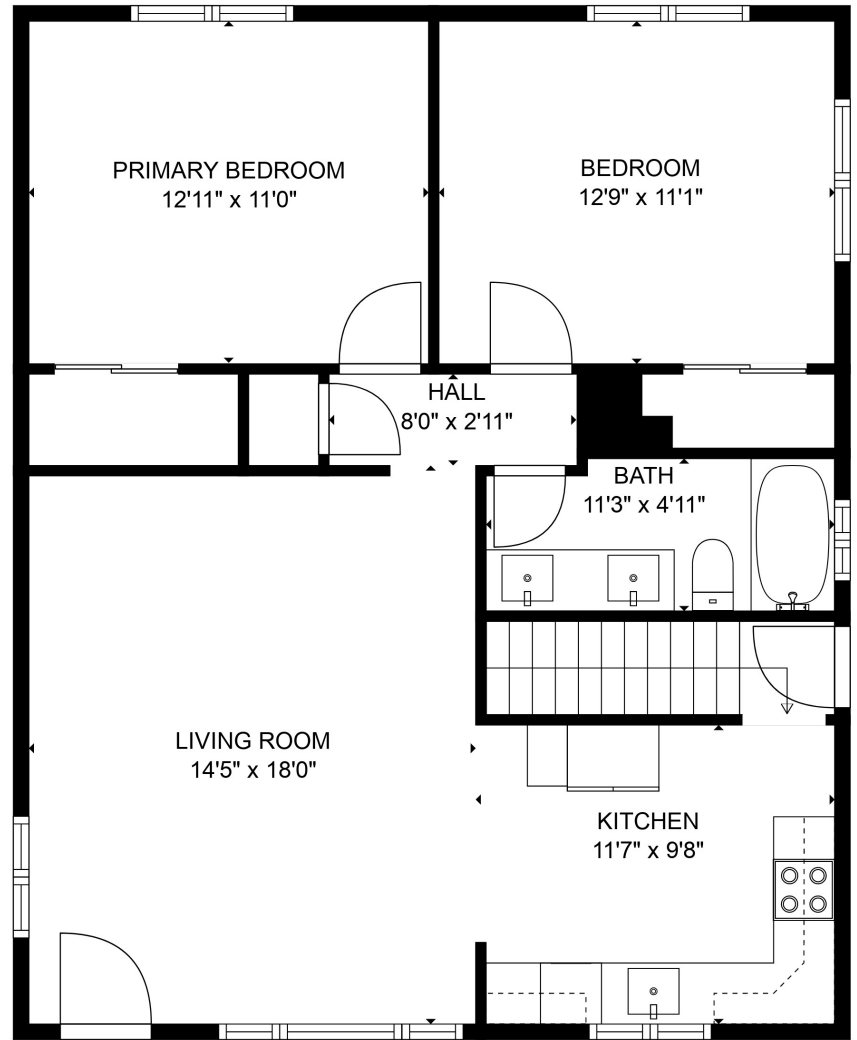

FLOOR 1

FLOOR 2

**TOTAL: 1605 sq. ft**  
 BELOW GROUND: 763 sq. ft, FLOOR 2: 842 sq. ft  
 EXCLUDED AREAS: ELECTRICAL ROOM: 79 sq. ft  
 SIZES AND DIMENSIONS ARE APPROXIMATE, ACTUAL MAY VARY.

**TOTAL: 1605 sq. ft**

BELOW GROUND: 763 sq. ft, FLOOR 2: 842 sq. ft

EXCLUDED AREAS: ELECTRICAL ROOM: 79 sq. ft

SIZES AND DIMENSIONS ARE APPROXIMATE, ACTUAL MAY VARY.

**TOTAL: 1605 sq. ft**  
BELOW GROUND: 763 sq. ft, FLOOR 2: 842 sq. ft  
EXCLUDED AREAS: ELECTRICAL ROOM: 79 sq. ft

SIZES AND DIMENSIONS ARE APPROXIMATE, ACTUAL MAY VARY.