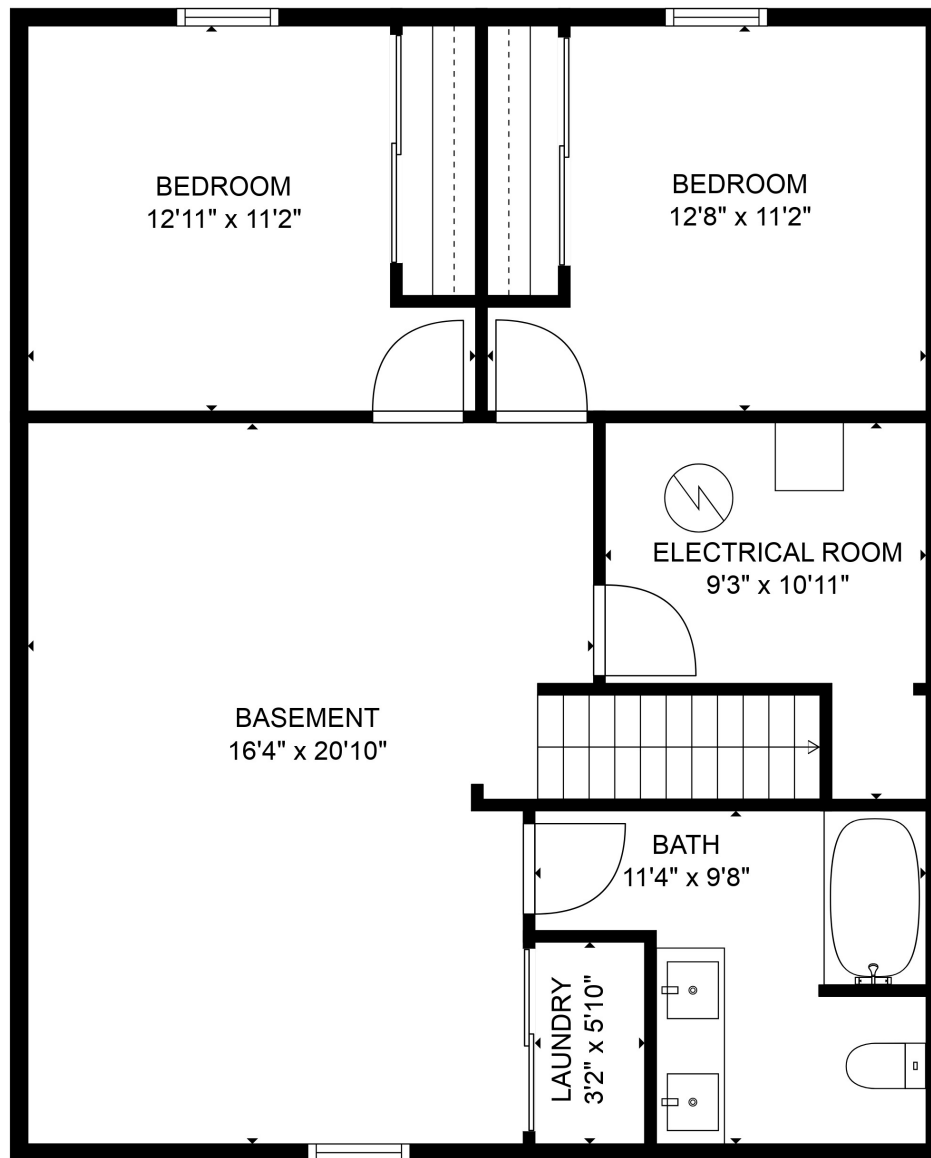

FLOOR 1

FLOOR 2

**TOTAL: 1605 sq. ft**  
 BELOW GROUND: 763 sq. ft, FLOOR 2: 842 sq. ft  
 EXCLUDED AREAS: ELECTRICAL ROOM: 79 sq. ft  
 SIZES AND DIMENSIONS ARE APPROXIMATE, ACTUAL MAY VARY.

**TOTAL: 1605 sq. ft**

BELOW GROUND: 763 sq. ft, FLOOR 2: 842 sq. ft

EXCLUDED AREAS: ELECTRICAL ROOM: 79 sq. ft

SIZES AND DIMENSIONS ARE APPROXIMATE, ACTUAL MAY VARY.

**TOTAL: 1605 sq. ft**  
BELOW GROUND: 763 sq. ft, FLOOR 2: 842 sq. ft  
EXCLUDED AREAS: ELECTRICAL ROOM: 79 sq. ft

SIZES AND DIMENSIONS ARE APPROXIMATE, ACTUAL MAY VARY.