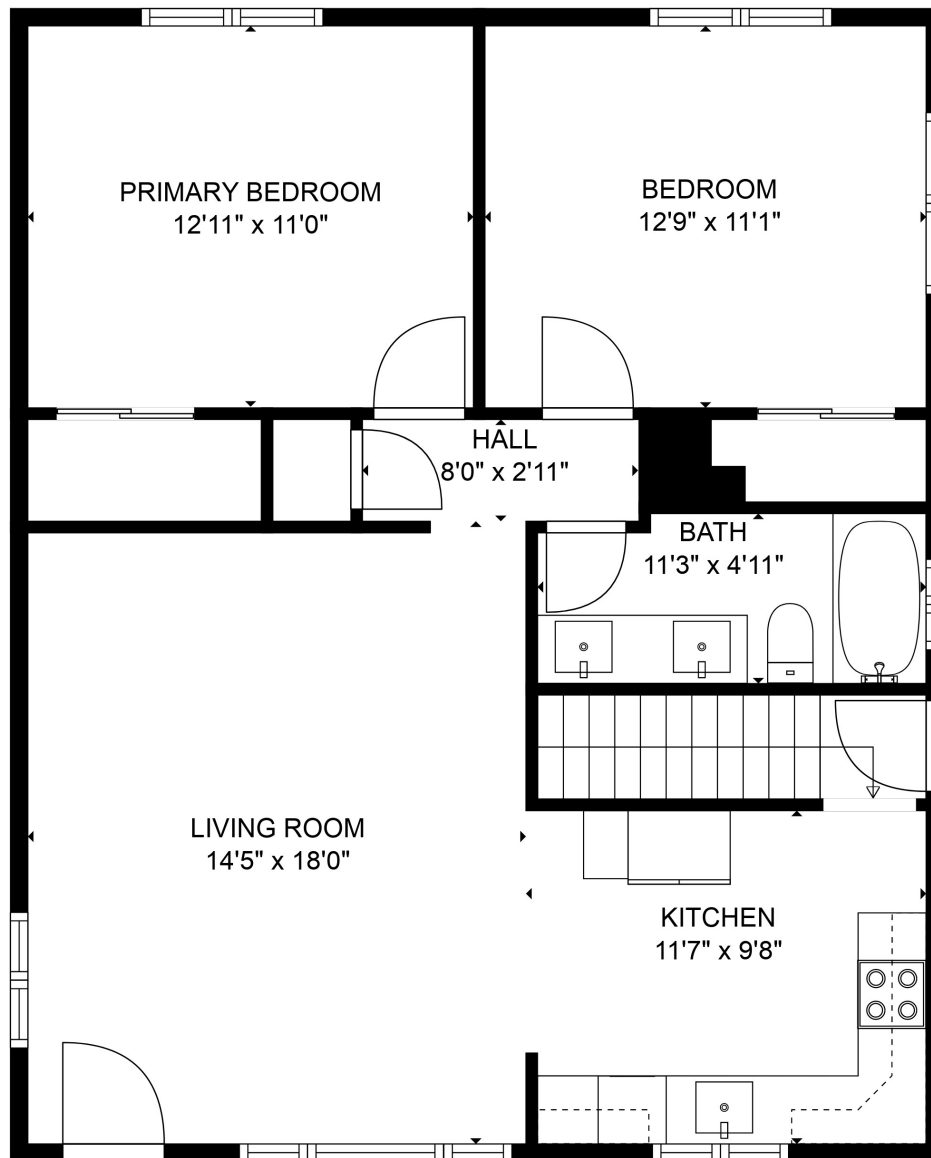

FLOOR 1

FLOOR 2

**TOTAL: 1605 sq. ft**  
 BELOW GROUND: 763 sq. ft, FLOOR 2: 842 sq. ft  
 EXCLUDED AREAS: ELECTRICAL ROOM: 79 sq. ft  
 SIZES AND DIMENSIONS ARE APPROXIMATE, ACTUAL MAY VARY.

**TOTAL: 1605 sq. ft**

BELOW GROUND: 763 sq. ft, FLOOR 2: 842 sq. ft

EXCLUDED AREAS: ELECTRICAL ROOM: 79 sq. ft

SIZES AND DIMENSIONS ARE APPROXIMATE, ACTUAL MAY VARY.

**TOTAL: 1605 sq. ft**  
BELOW GROUND: 763 sq. ft, FLOOR 2: 842 sq. ft  
EXCLUDED AREAS: ELECTRICAL ROOM: 79 sq. ft

SIZES AND DIMENSIONS ARE APPROXIMATE, ACTUAL MAY VARY.