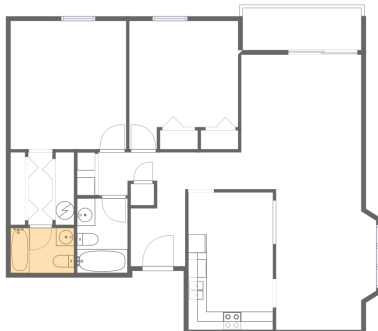

## 9 Floor 1 - Bath

9

Dimensions: 5'7" x 8'2"  
Area: 46 sq. ft  
Counted as living area: Yes

Heated: Yes  
Finished: Yes  
Enclosed: Yes  
Contiguous: Yes  
Permitted: Yes  
Wet space: Yes  
Addition: No  
Conversion: No

## 10 Floor 1 - Bath

10

Dimensions: 7'0" x 4'11"  
Area: 35 sq. ft  
Counted as living area: Yes

Heated: Yes  
Finished: Yes  
Enclosed: Yes  
Contiguous: Yes  
Permitted: Yes  
Wet space: Yes  
Addition: No  
Conversion: No