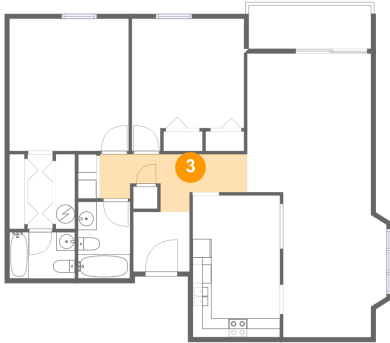

## 1 Floor 1 - Dining Area

Dimensions: 11'0" x 15'5"  
Area: 159 sq. ft  
Counted as living area: Yes

Heated: Yes  
Finished: Yes  
Enclosed: Yes  
Contiguous: Yes  
Permitted: Yes  
Wet space: No  
Addition: No  
Conversion: No

## 2 Floor 1 - Patio

Dimensions: 13'1" x 4'7"  
Area: 60 sq. ft  
Counted as living area: No

Heated: No  
Finished: Yes  
Enclosed: No  
Contiguous: No  
Permitted: Yes  
Wet space: No  
Addition: No  
Conversion: No

**5260 Crossbow Court, Cave Spring, Roanoke,  
Roanoke County, Virginia, United States, 24018, 14A**

**3 Floor 1 - Hall**

Dimensions: 15'9" x 6'2"  
Area: 69 sq. ft  
Counted as living area: Yes

Heated: Yes  
Finished: Yes  
Enclosed: Yes  
Contiguous: Yes  
Permitted: Yes  
Wet space: No  
Addition: No  
Conversion: No