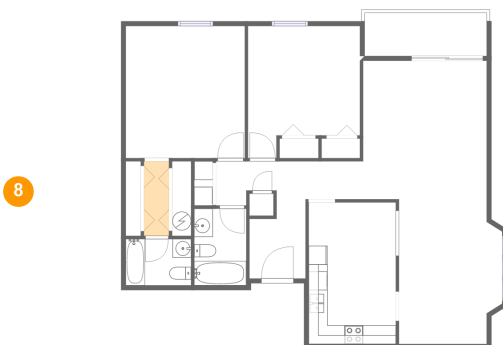

8 Floor 1 - Hall

Dimensions: 2'8" x 8'0"
Area: 21 sq. ft
Counted as living area: Yes

Heated: Yes
Finished: Yes
Enclosed: Yes
Contiguous: Yes
Permitted: Yes
Wet space: No
Addition: No
Conversion: No