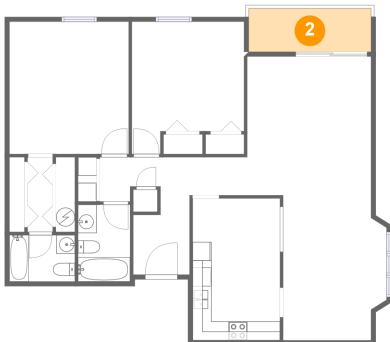

## Room dimensions

Floor 1

Total sqft: 1208 Living area: 1148

#		Dimensions	sqft	Counted as living area
1	Dining Area	11'0" x 15'5"	159 sq. ft	Yes
2	Patio	13'1" x 4'7"	60 sq. ft	No
3	Hall	15'9" x 6'2"	69 sq. ft	Yes
4	Primary Bedroom	12'9" x 14'1"	179 sq. ft	Yes
5	Foyer	6'0" x 6'5"	38 sq. ft	Yes
6	Living Room	13'2" x 14'9"	195 sq. ft	Yes
7	Kitchen	9'3" x 15'1"	142 sq. ft	Yes
8	Hall	2'8" x 8'0"	21 sq. ft	Yes
9	Bath	5'7" x 8'2"	46 sq. ft	Yes
10	Bath	7'0" x 4'11"	35 sq. ft	Yes
11	Bedroom	12'0" x 14'1"	147 sq. ft	Yes

## 1 Floor 1 - Dining Area

Dimensions: 11'0" x 15'5"  
Area: 159 sq. ft  
Counted as living area: Yes

Heated: Yes  
Finished: Yes  
Enclosed: Yes  
Contiguous: Yes  
Permitted: Yes  
Wet space: No  
Addition: No  
Conversion: No

## 2 Floor 1 - Patio

Dimensions: 13'1" x 4'7"  
Area: 60 sq. ft  
Counted as living area: No

Heated: No  
Finished: Yes  
Enclosed: No  
Contiguous: No  
Permitted: Yes  
Wet space: No  
Addition: No  
Conversion: No