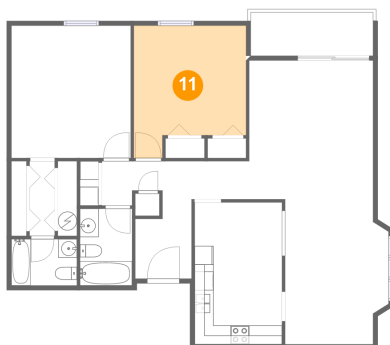

## 10 Floor 1 - Bath

10

Dimensions: 7'0" x 4'11"  
Area: 35 sq. ft  
Counted as living area: Yes

Heated: Yes  
Finished: Yes  
Enclosed: Yes  
Contiguous: Yes  
Permitted: Yes  
Wet space: Yes  
Addition: No  
Conversion: No

## 11 Floor 1 - Bedroom

Dimensions: 12'0" x 14'1"  
Area: 147 sq. ft  
Counted as living area: Yes

Heated: Yes  
Finished: Yes  
Enclosed: Yes  
Contiguous: Yes  
Permitted: Yes  
Wet space: No  
Addition: No  
Conversion: No