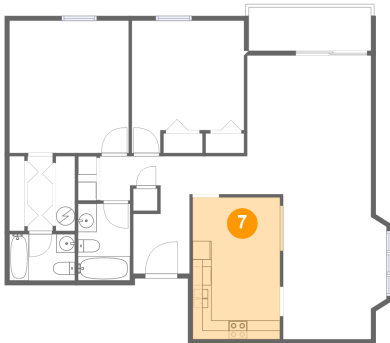

7 Floor 1 - Kitchen

Dimensions: 9'3" x 15'1"
Area: 142 sq. ft
Counted as living area: Yes

Heated: Yes
Finished: Yes
Enclosed: Yes
Contiguous: Yes
Permitted: Yes
Wet space: No
Addition: No
Conversion: No