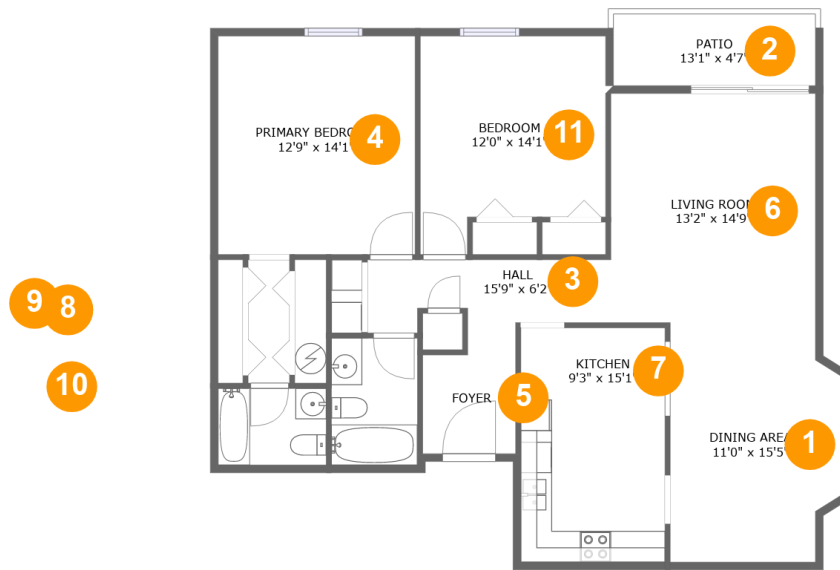

## Property summary

 **0** Garages

 **2** Bedrooms

 **2** Bathrooms

 **0** Half baths

 **1** Floors

 **1,148** Gross living area sqft

 **1,208** Total sqft

## Room dimensions

Floor 1

Total sqft: 1208 Living area: 1148

#		Dimensions	sqft	Counted as living area
1	Dining Area	11'0" x 15'5"	159 sq. ft	Yes
2	Patio	13'1" x 4'7"	60 sq. ft	No
3	Hall	15'9" x 6'2"	69 sq. ft	Yes
4	Primary Bedroom	12'9" x 14'1"	179 sq. ft	Yes
5	Foyer	6'0" x 6'5"	38 sq. ft	Yes
6	Living Room	13'2" x 14'9"	195 sq. ft	Yes
7	Kitchen	9'3" x 15'1"	142 sq. ft	Yes
8	Hall	2'8" x 8'0"	21 sq. ft	Yes
9	Bath	5'7" x 8'2"	46 sq. ft	Yes
10	Bath	7'0" x 4'11"	35 sq. ft	Yes
11	Bedroom	12'0" x 14'1"	147 sq. ft	Yes

## 1 Floor 1 - Dining Area

Dimensions: 11'0" x 15'5"  
Area: 159 sq. ft  
Counted as living area: Yes

Heated: Yes  
Finished: Yes  
Enclosed: Yes  
Contiguous: Yes  
Permitted: Yes  
Wet space: No  
Addition: No  
Conversion: No

## 7 Floor 1 - Kitchen

Dimensions: 9'3" x 15'1"  
Area: 142 sq. ft  
Counted as living area: Yes

Heated: Yes  
Finished: Yes  
Enclosed: Yes  
Contiguous: Yes  
Permitted: Yes  
Wet space: No  
Addition: No  
Conversion: No