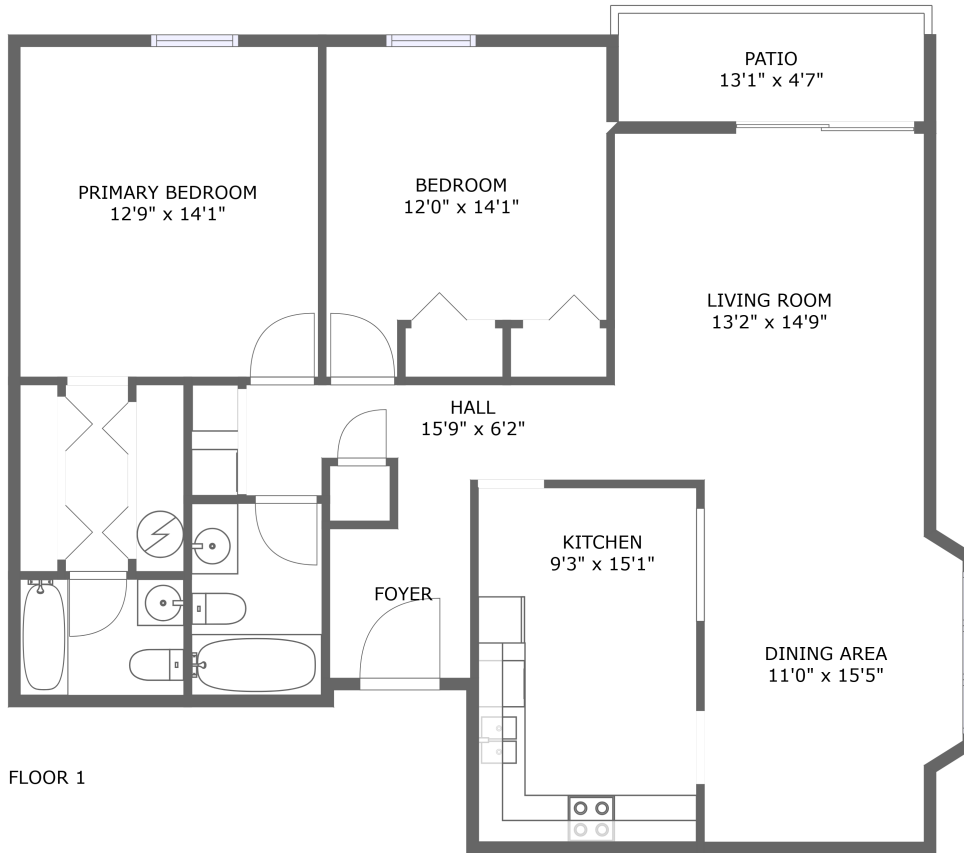

## Property summary

 **0** Garages

 **2** Bedrooms

 **2** Bathrooms

 **0** Half baths

 **1** Floors

 **1,148** Gross living area sqft

 **1,208** Total sqft

## Room dimensions

Floor 1

Total sqft: 1208 Living area: 1148

#		Dimensions	sqft	Counted as living area
1	Dining Area	11'0" x 15'5"	159 sq. ft	Yes
2	Patio	13'1" x 4'7"	60 sq. ft	No
3	Hall	15'9" x 6'2"	69 sq. ft	Yes
4	Primary Bedroom	12'9" x 14'1"	179 sq. ft	Yes
5	Foyer	6'0" x 6'5"	38 sq. ft	Yes
6	Living Room	13'2" x 14'9"	195 sq. ft	Yes
7	Kitchen	9'3" x 15'1"	142 sq. ft	Yes
8	Hall	2'8" x 8'0"	21 sq. ft	Yes
9	Bath	5'7" x 8'2"	46 sq. ft	Yes
10	Bath	7'0" x 4'11"	35 sq. ft	Yes
11	Bedroom	12'0" x 14'1"	147 sq. ft	Yes

## 1 Floor 1 - Dining Area

Dimensions: 11'0" x 15'5"  
Area: 159 sq. ft  
Counted as living area: Yes

Heated: Yes  
Finished: Yes  
Enclosed: Yes  
Contiguous: Yes  
Permitted: Yes  
Wet space: No  
Addition: No  
Conversion: No

**5 Floor 1 - Foyer**

Dimensions: 6'0" x 6'5"  
Area: 38 sq. ft  
Counted as living area: Yes

Heated: Yes  
Finished: Yes  
Enclosed: Yes  
Contiguous: Yes  
Permitted: Yes  
Wet space: No  
Addition: No  
Conversion: No