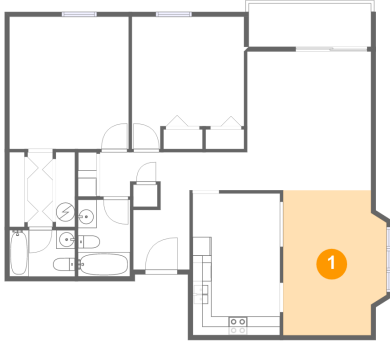

## Room dimensions

Floor 1

Total sqft: 1208 Living area: 1148

#		Dimensions	sqft	Counted as living area
1	Dining Area	11'0" x 15'5"	159 sq. ft	Yes
2	Patio	13'1" x 4'7"	60 sq. ft	No
3	Hall	15'9" x 6'2"	69 sq. ft	Yes
4	Primary Bedroom	12'9" x 14'1"	179 sq. ft	Yes
5	Foyer	6'0" x 6'5"	38 sq. ft	Yes
6	Living Room	13'2" x 14'9"	195 sq. ft	Yes
7	Kitchen	9'3" x 15'1"	142 sq. ft	Yes
8	Hall	2'8" x 8'0"	21 sq. ft	Yes
9	Bath	5'7" x 8'2"	46 sq. ft	Yes
10	Bath	7'0" x 4'11"	35 sq. ft	Yes
11	Bedroom	12'0" x 14'1"	147 sq. ft	Yes

## 1 Floor 1 - Dining Area

Dimensions: 11'0" x 15'5"  
Area: 159 sq. ft  
Counted as living area: Yes

Heated: Yes  
Finished: Yes  
Enclosed: Yes  
Contiguous: Yes  
Permitted: Yes  
Wet space: No  
Addition: No  
Conversion: No