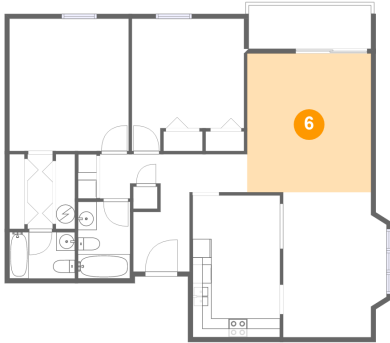

**5 Floor 1 - Foyer**

Dimensions: 6'0" x 6'5"  
Area: 38 sq. ft  
Counted as living area: Yes

Heated: Yes  
Finished: Yes  
Enclosed: Yes  
Contiguous: Yes  
Permitted: Yes  
Wet space: No  
Addition: No  
Conversion: No

## 6 Floor 1 - Living Room

Dimensions: 13'2" x 14'9"  
Area: 195 sq. ft  
Counted as living area: Yes

Heated: Yes  
Finished: Yes  
Enclosed: Yes  
Contiguous: Yes  
Permitted: Yes  
Wet space: No  
Addition: No  
Conversion: No