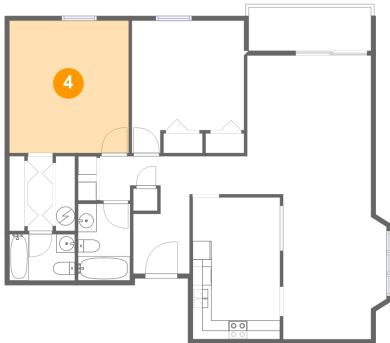

**5260 Crossbow Court, Cave Spring, Roanoke,  
Roanoke County, Virginia, United States, 24018, 14A**

**3 Floor 1 - Hall**

Dimensions: 15'9" x 6'2"  
Area: 69 sq. ft  
Counted as living area: Yes

Heated: Yes  
Finished: Yes  
Enclosed: Yes  
Contiguous: Yes  
Permitted: Yes  
Wet space: No  
Addition: No  
Conversion: No

**4 Floor 1 - Primary Bedroom**

Dimensions: 12'9" x 14'1"  
Area: 179 sq. ft  
Counted as living area: Yes

Heated: Yes  
Finished: Yes  
Enclosed: Yes  
Contiguous: Yes  
Permitted: Yes  
Wet space: No  
Addition: No  
Conversion: No