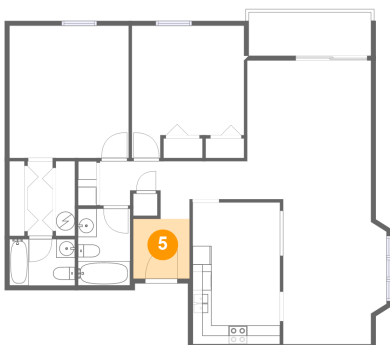

5 Floor 1 - Foyer

Dimensions: 6'0" x 6'5"
Area: 38 sq. ft
Counted as living area: Yes

Heated: Yes
Finished: Yes
Enclosed: Yes
Contiguous: Yes
Permitted: Yes
Wet space: No
Addition: No
Conversion: No