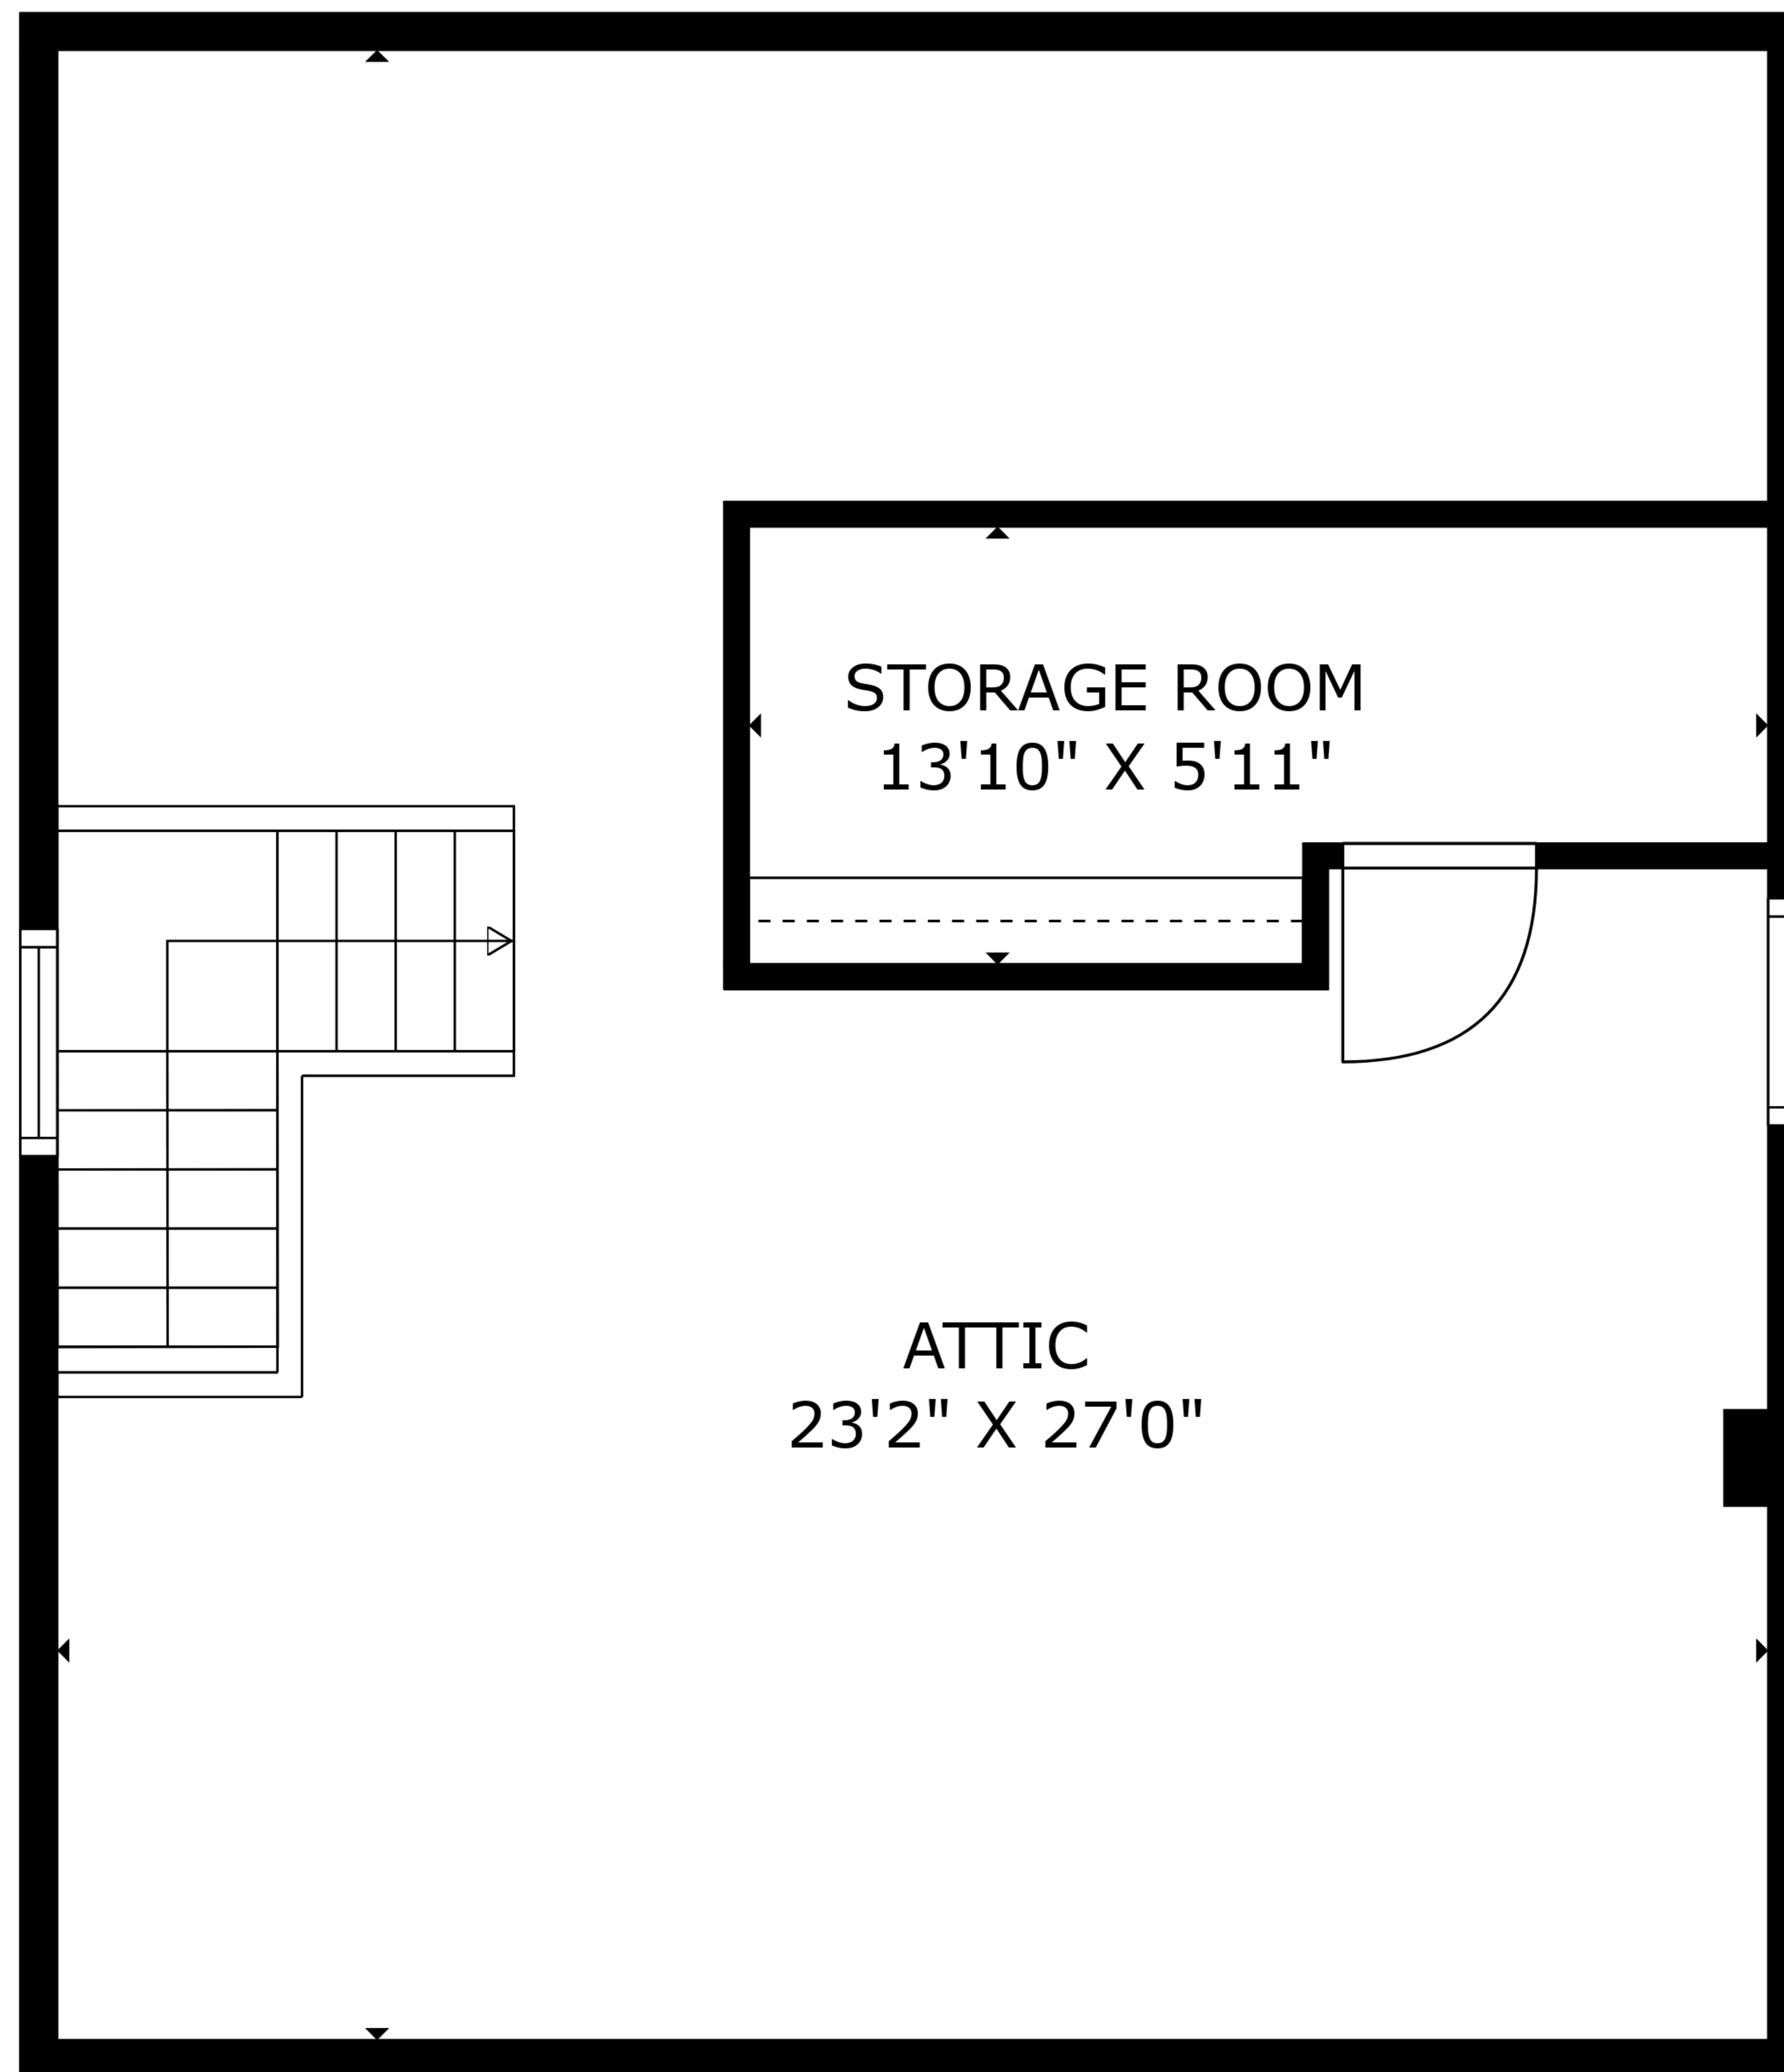

**TOTAL: 2317 sq. ft**

BELOW GROUND: 631 sq. ft, FIRST FLOOR: 994 sq. ft, SECOND FLOOR: 627 sq. ft, THIRD FLOOR: 65 sq. ft  
 EXCLUDED AREAS: STORAGE: 109 sq. ft, PORCH: 64 sq. ft, LOW CEILING: 64 sq. ft,  
 ATTIC: 496 sq. ft