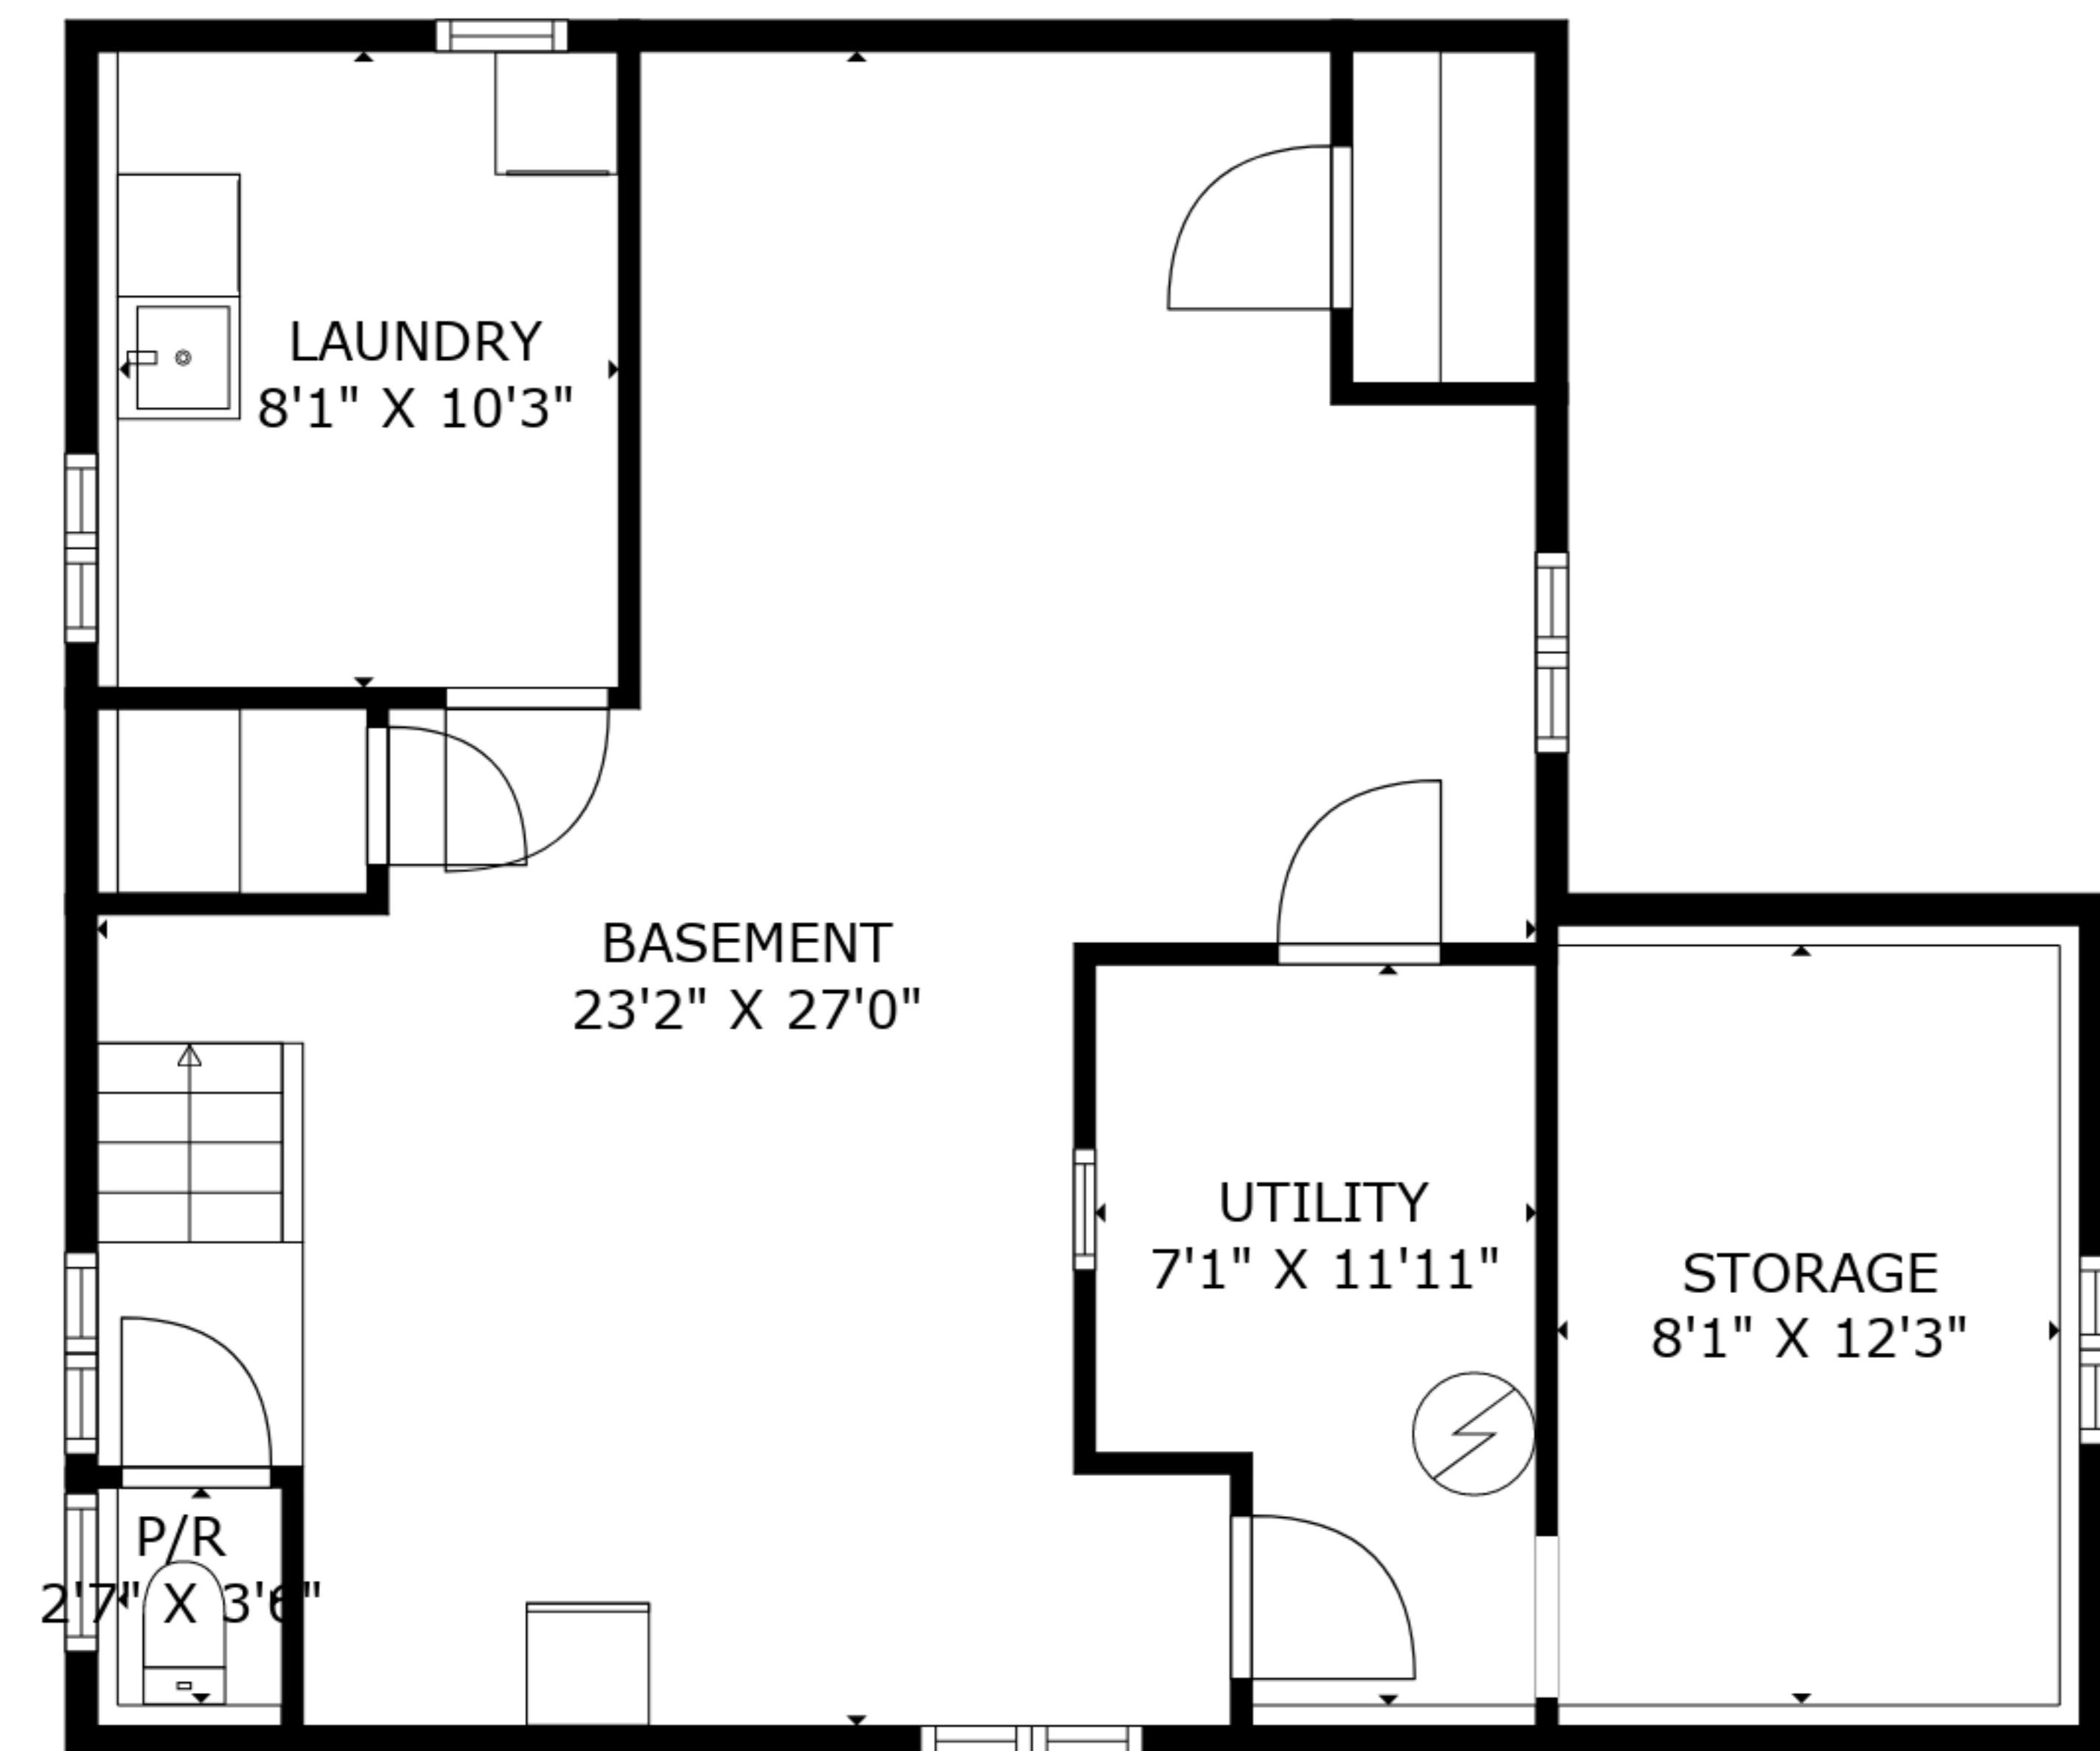

**TOTAL: 2317 sq. ft**

BELOW GROUND: 631 sq. ft, FIRST FLOOR: 994 sq. ft, SECOND FLOOR: 627 sq. ft, THIRD FLOOR: 65 sq. ft  
 EXCLUDED AREAS: STORAGE: 109 sq. ft, PORCH: 64 sq. ft, LOW CEILING: 64 sq. ft,  
 ATTIC: 496 sq. ft