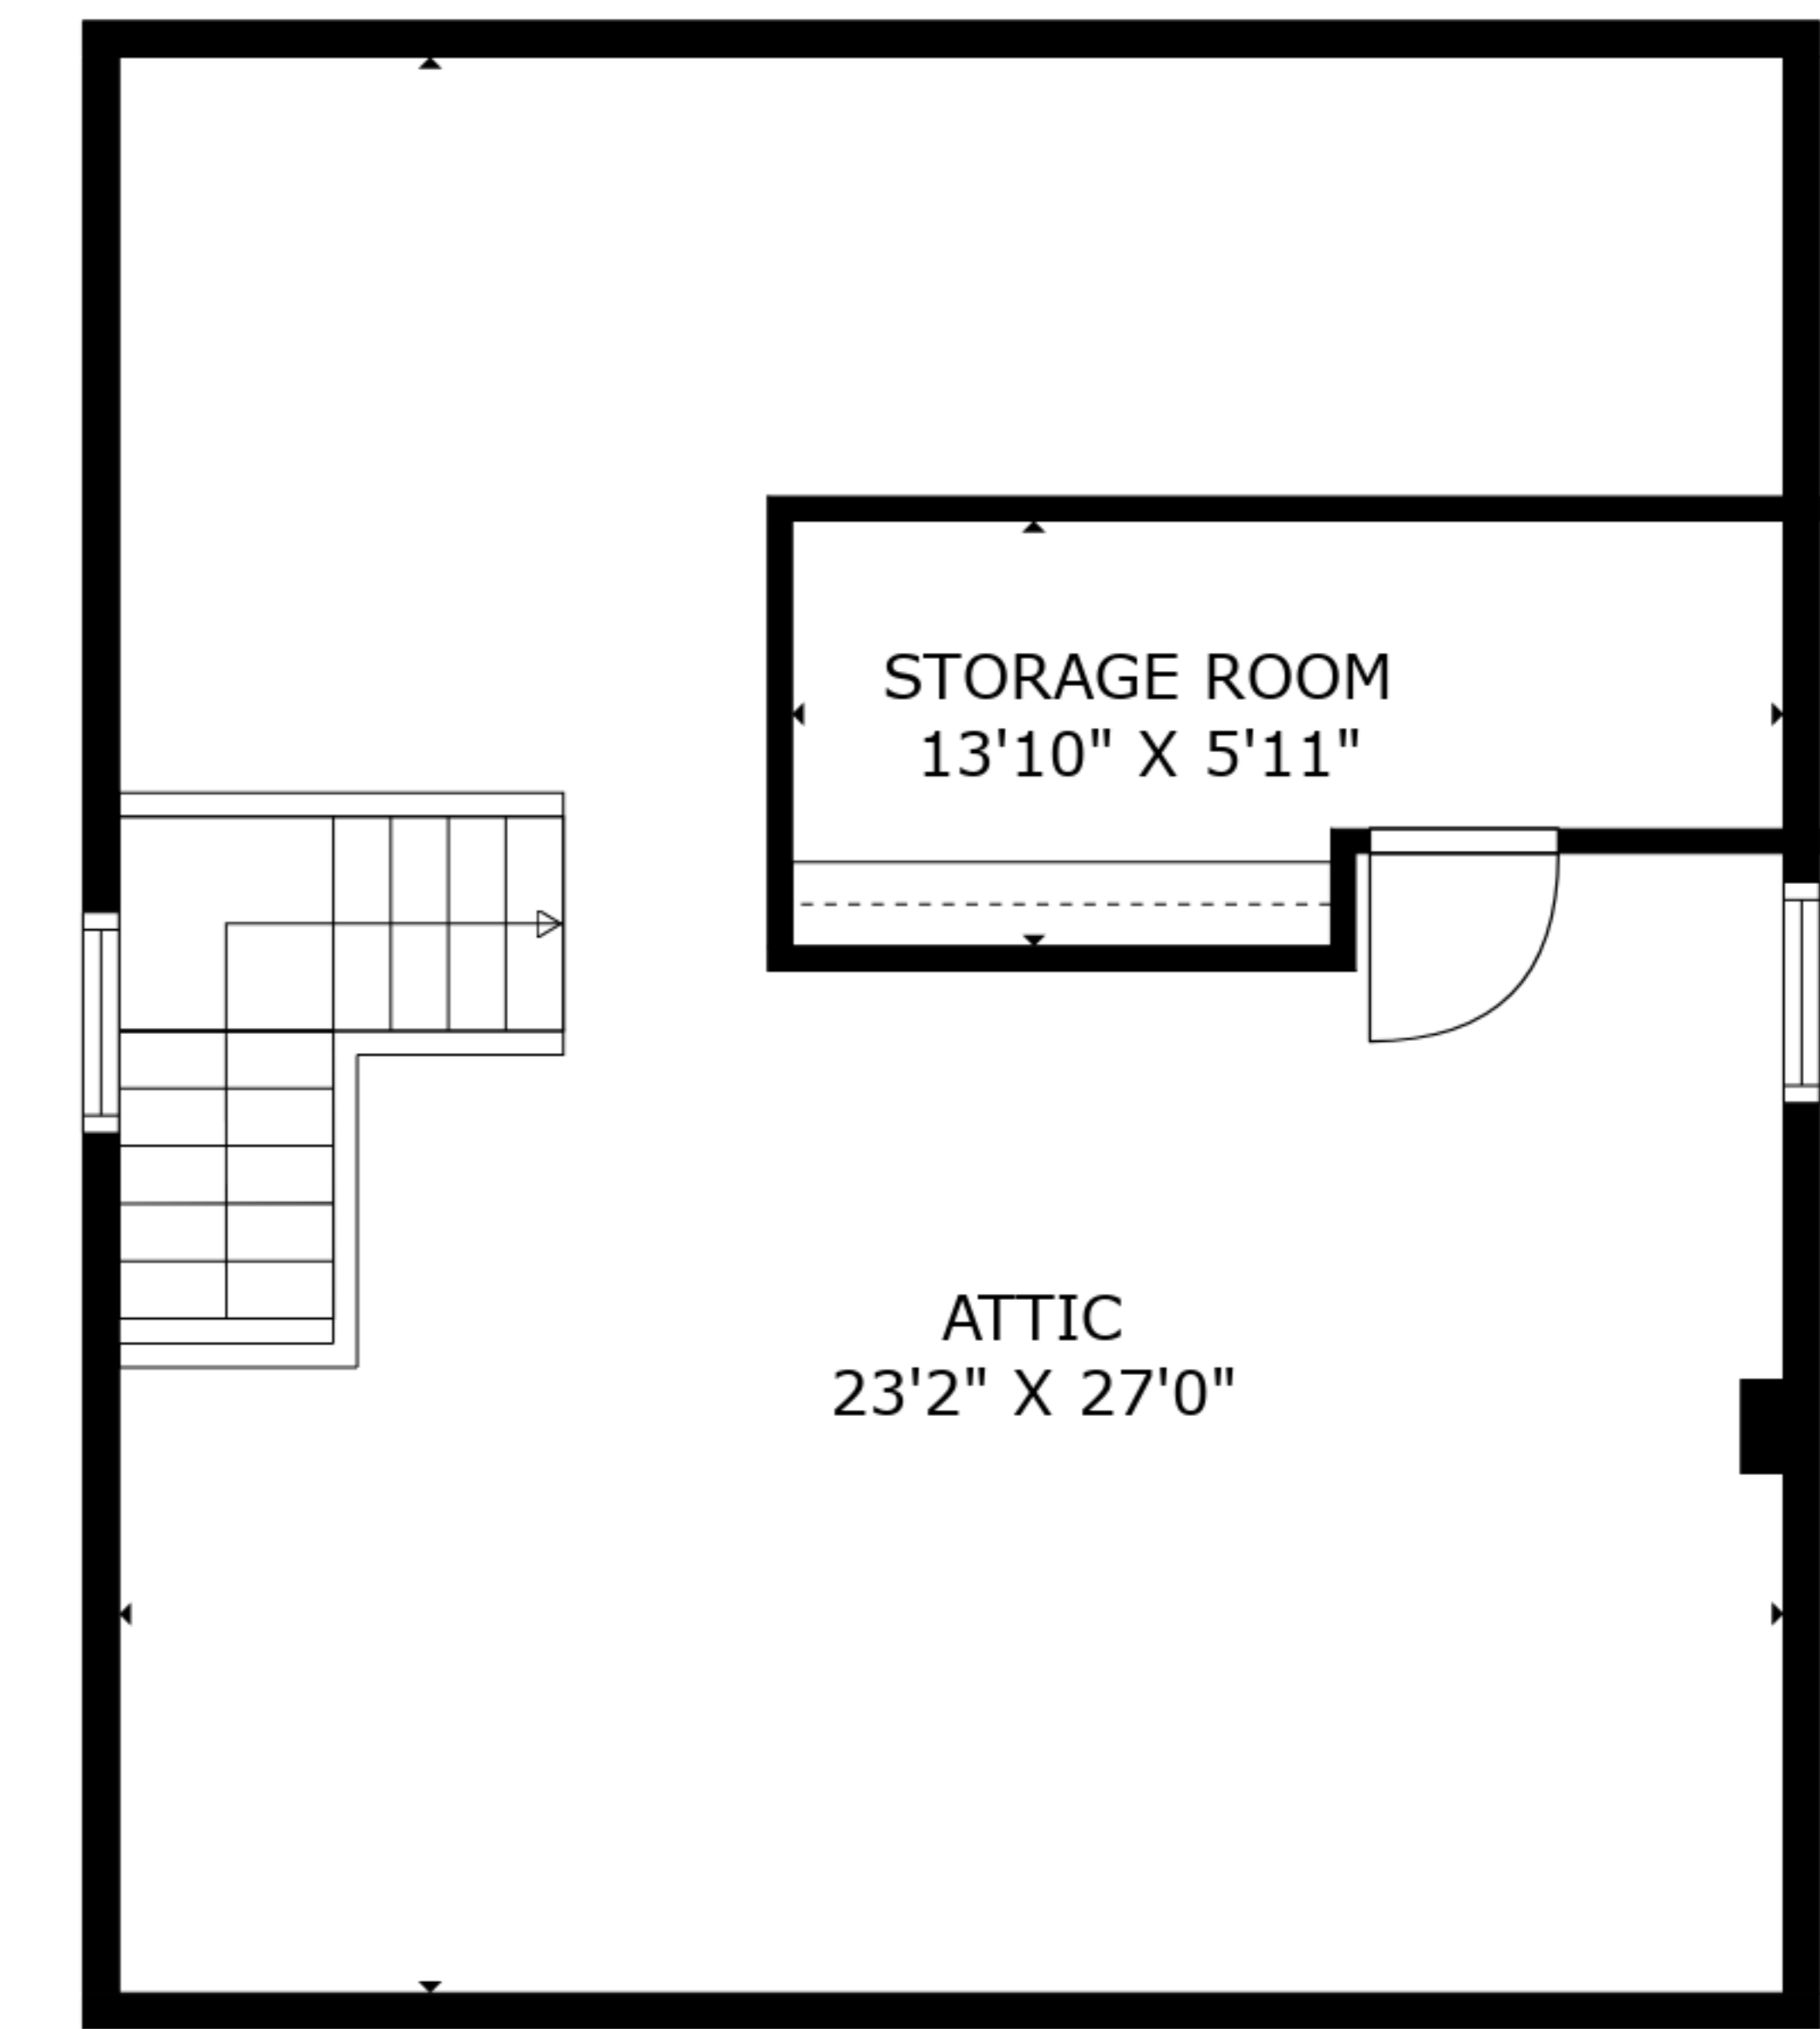

**TOTAL: 2317 sq. ft**

BELOW GROUND: 631 sq. ft, FIRST FLOOR: 994 sq. ft, SECOND FLOOR: 627 sq. ft, THIRD FLOOR: 65 sq. ft  
 EXCLUDED AREAS: STORAGE: 109 sq. ft, PORCH: 64 sq. ft, LOW CEILING: 64 sq. ft,  
 ATTIC: 496 sq. ft