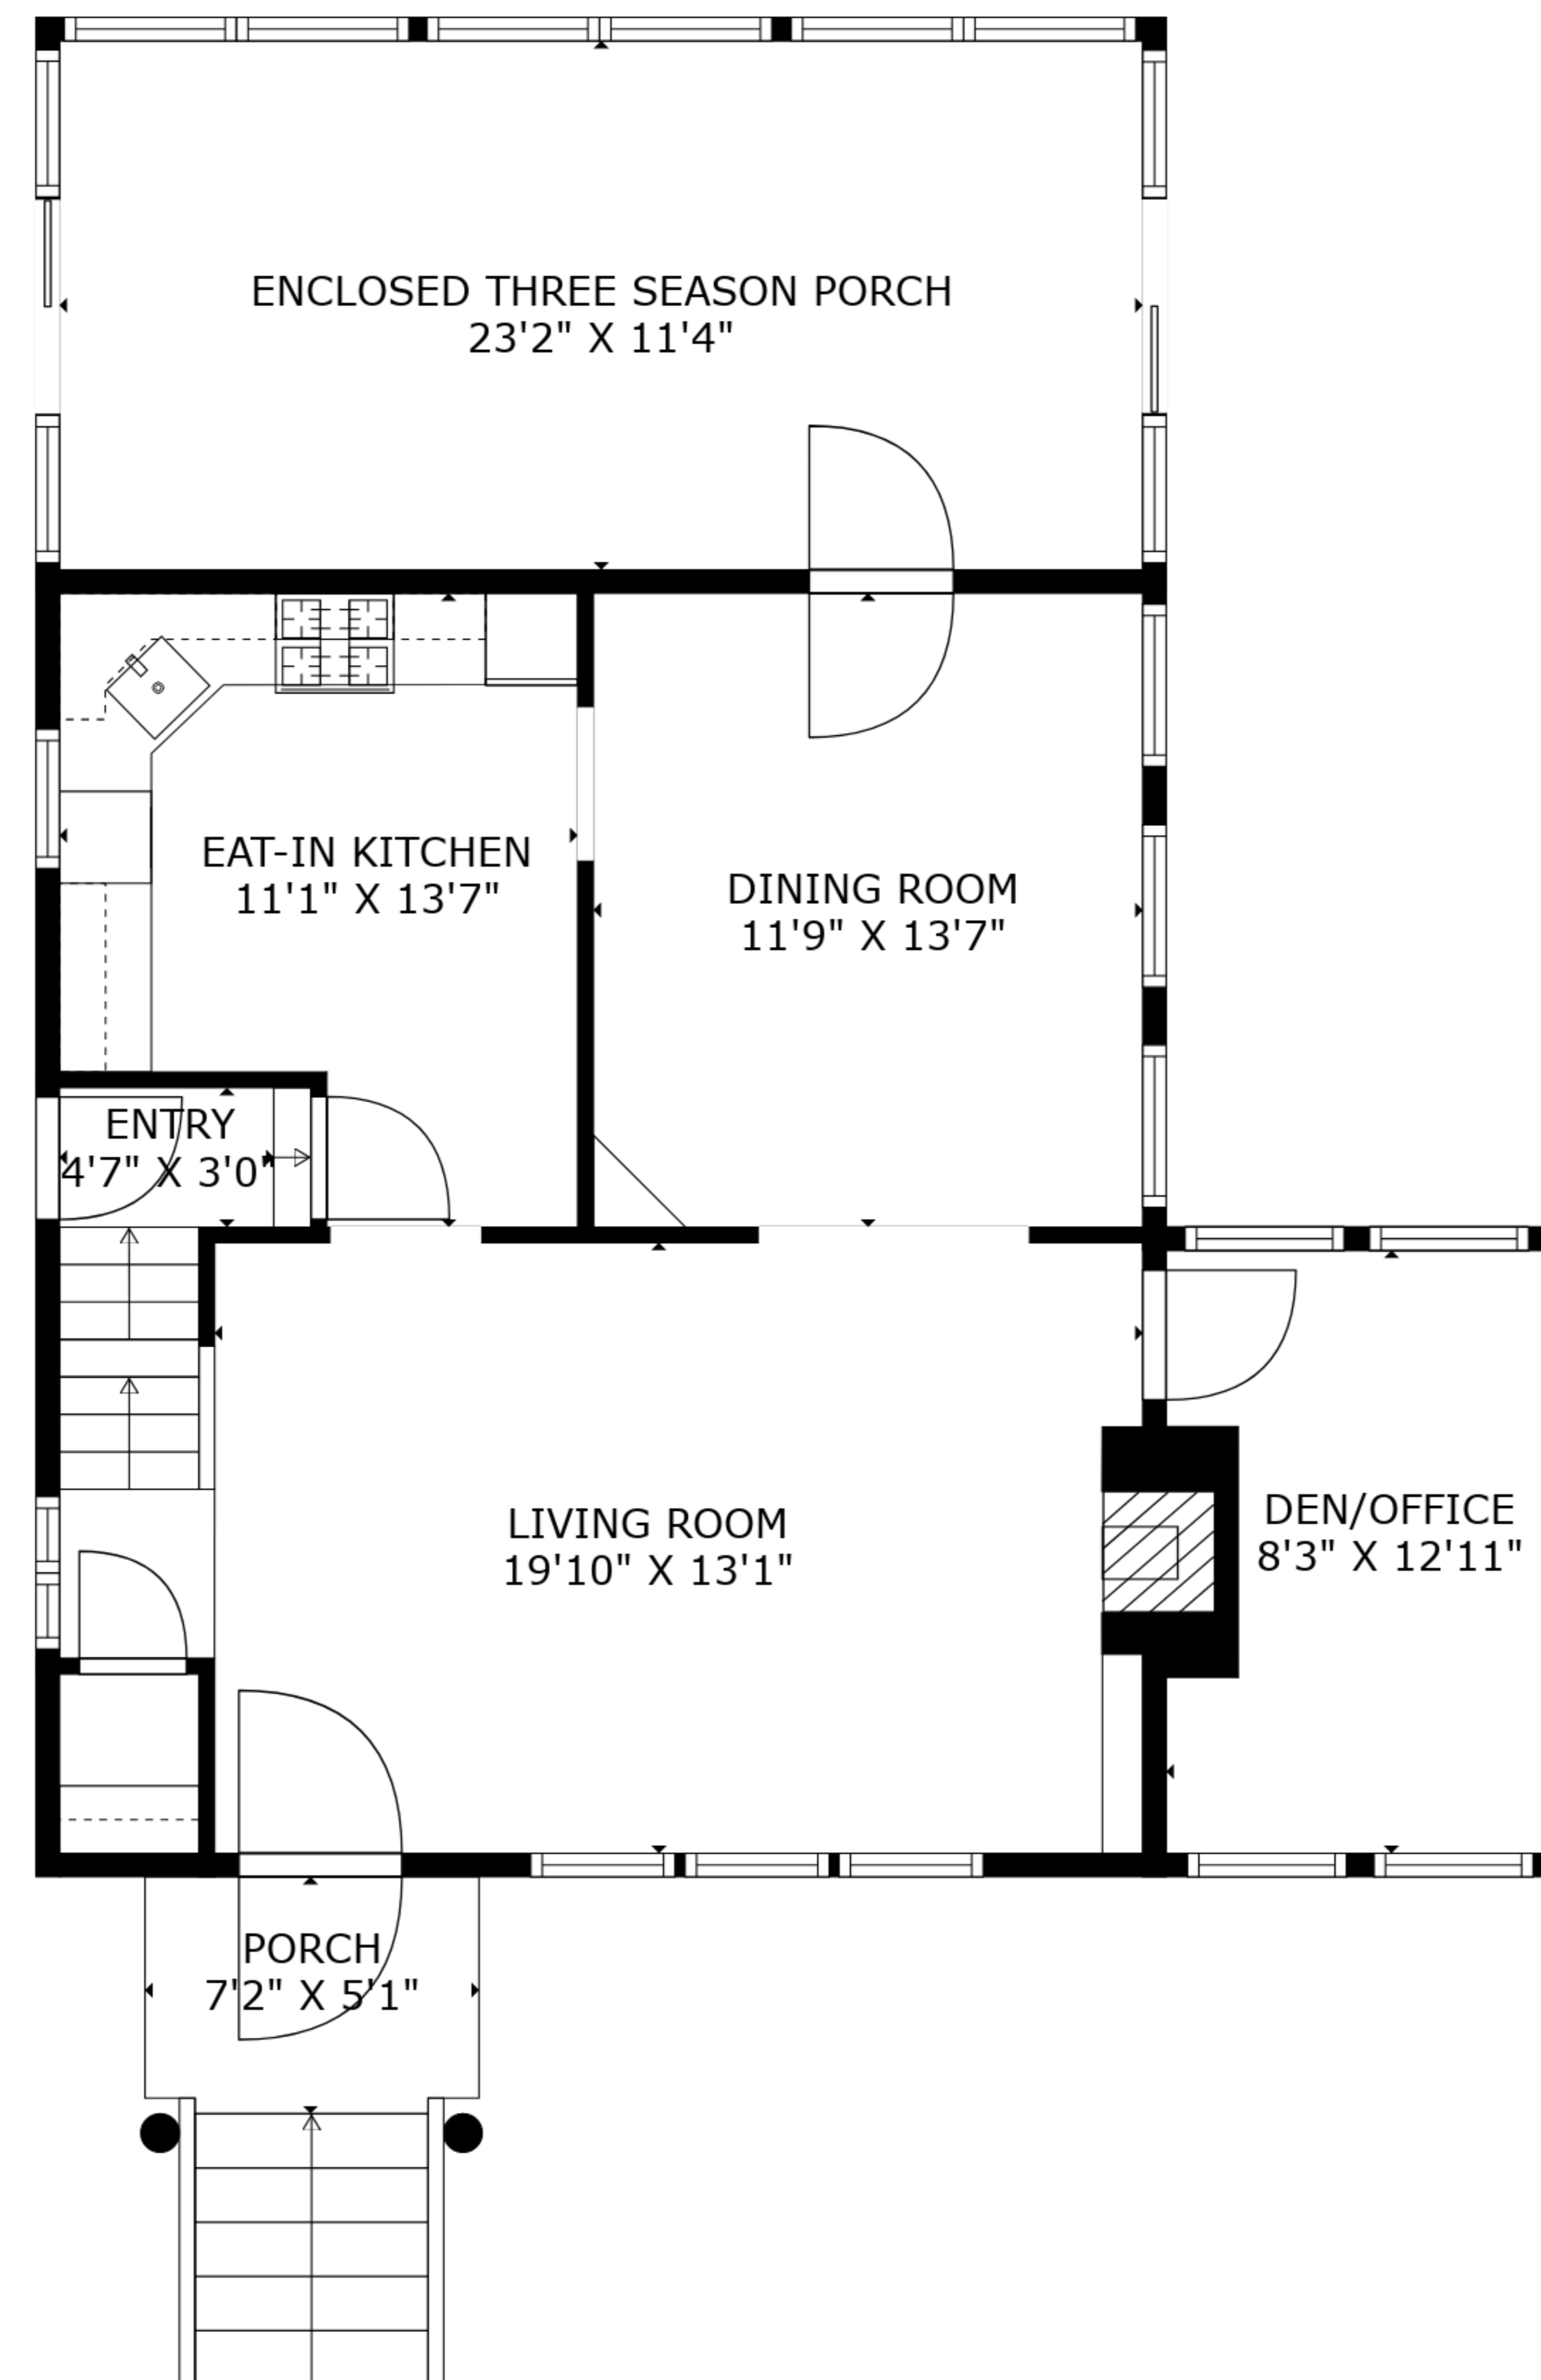

**TOTAL: 2317 sq. ft**

BELOW GROUND: 631 sq. ft, FIRST FLOOR: 994 sq. ft, SECOND FLOOR: 627 sq. ft, THIRD FLOOR: 65 sq. ft  
 EXCLUDED AREAS: STORAGE: 109 sq. ft, PORCH: 64 sq. ft, LOW CEILING: 64 sq. ft,  
 ATTIC: 496 sq. ft