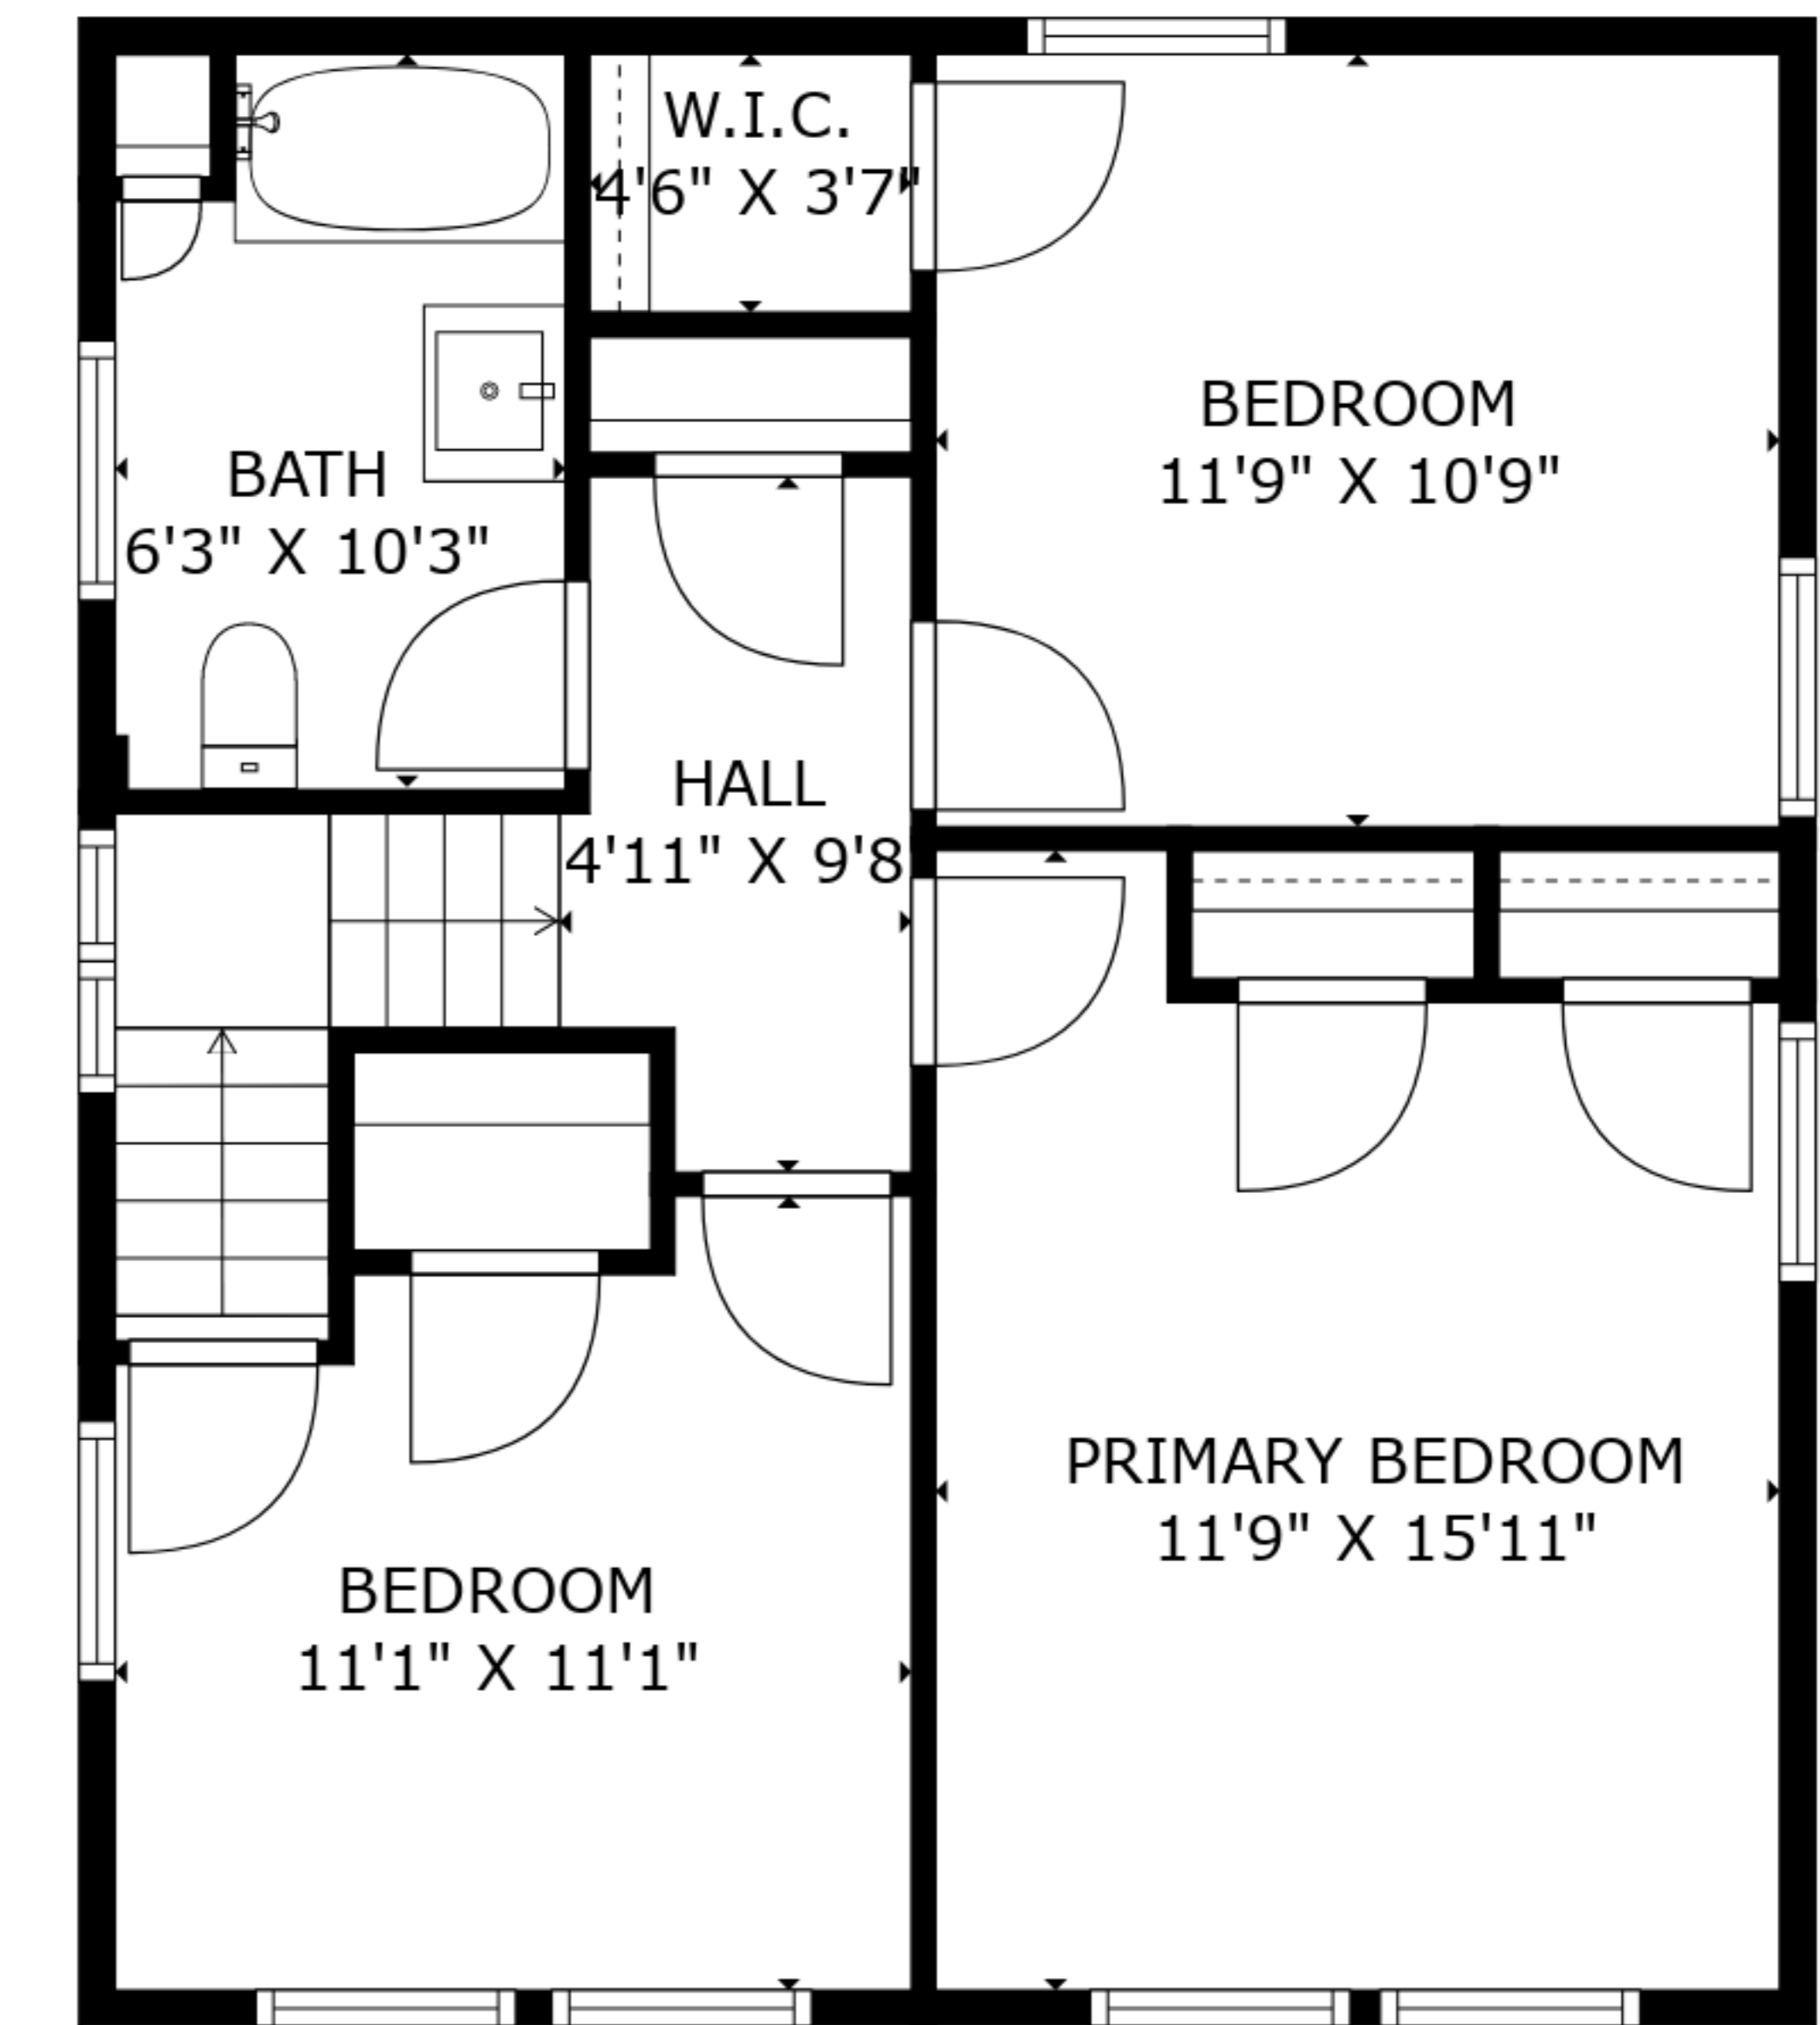

THIRD FLOOR