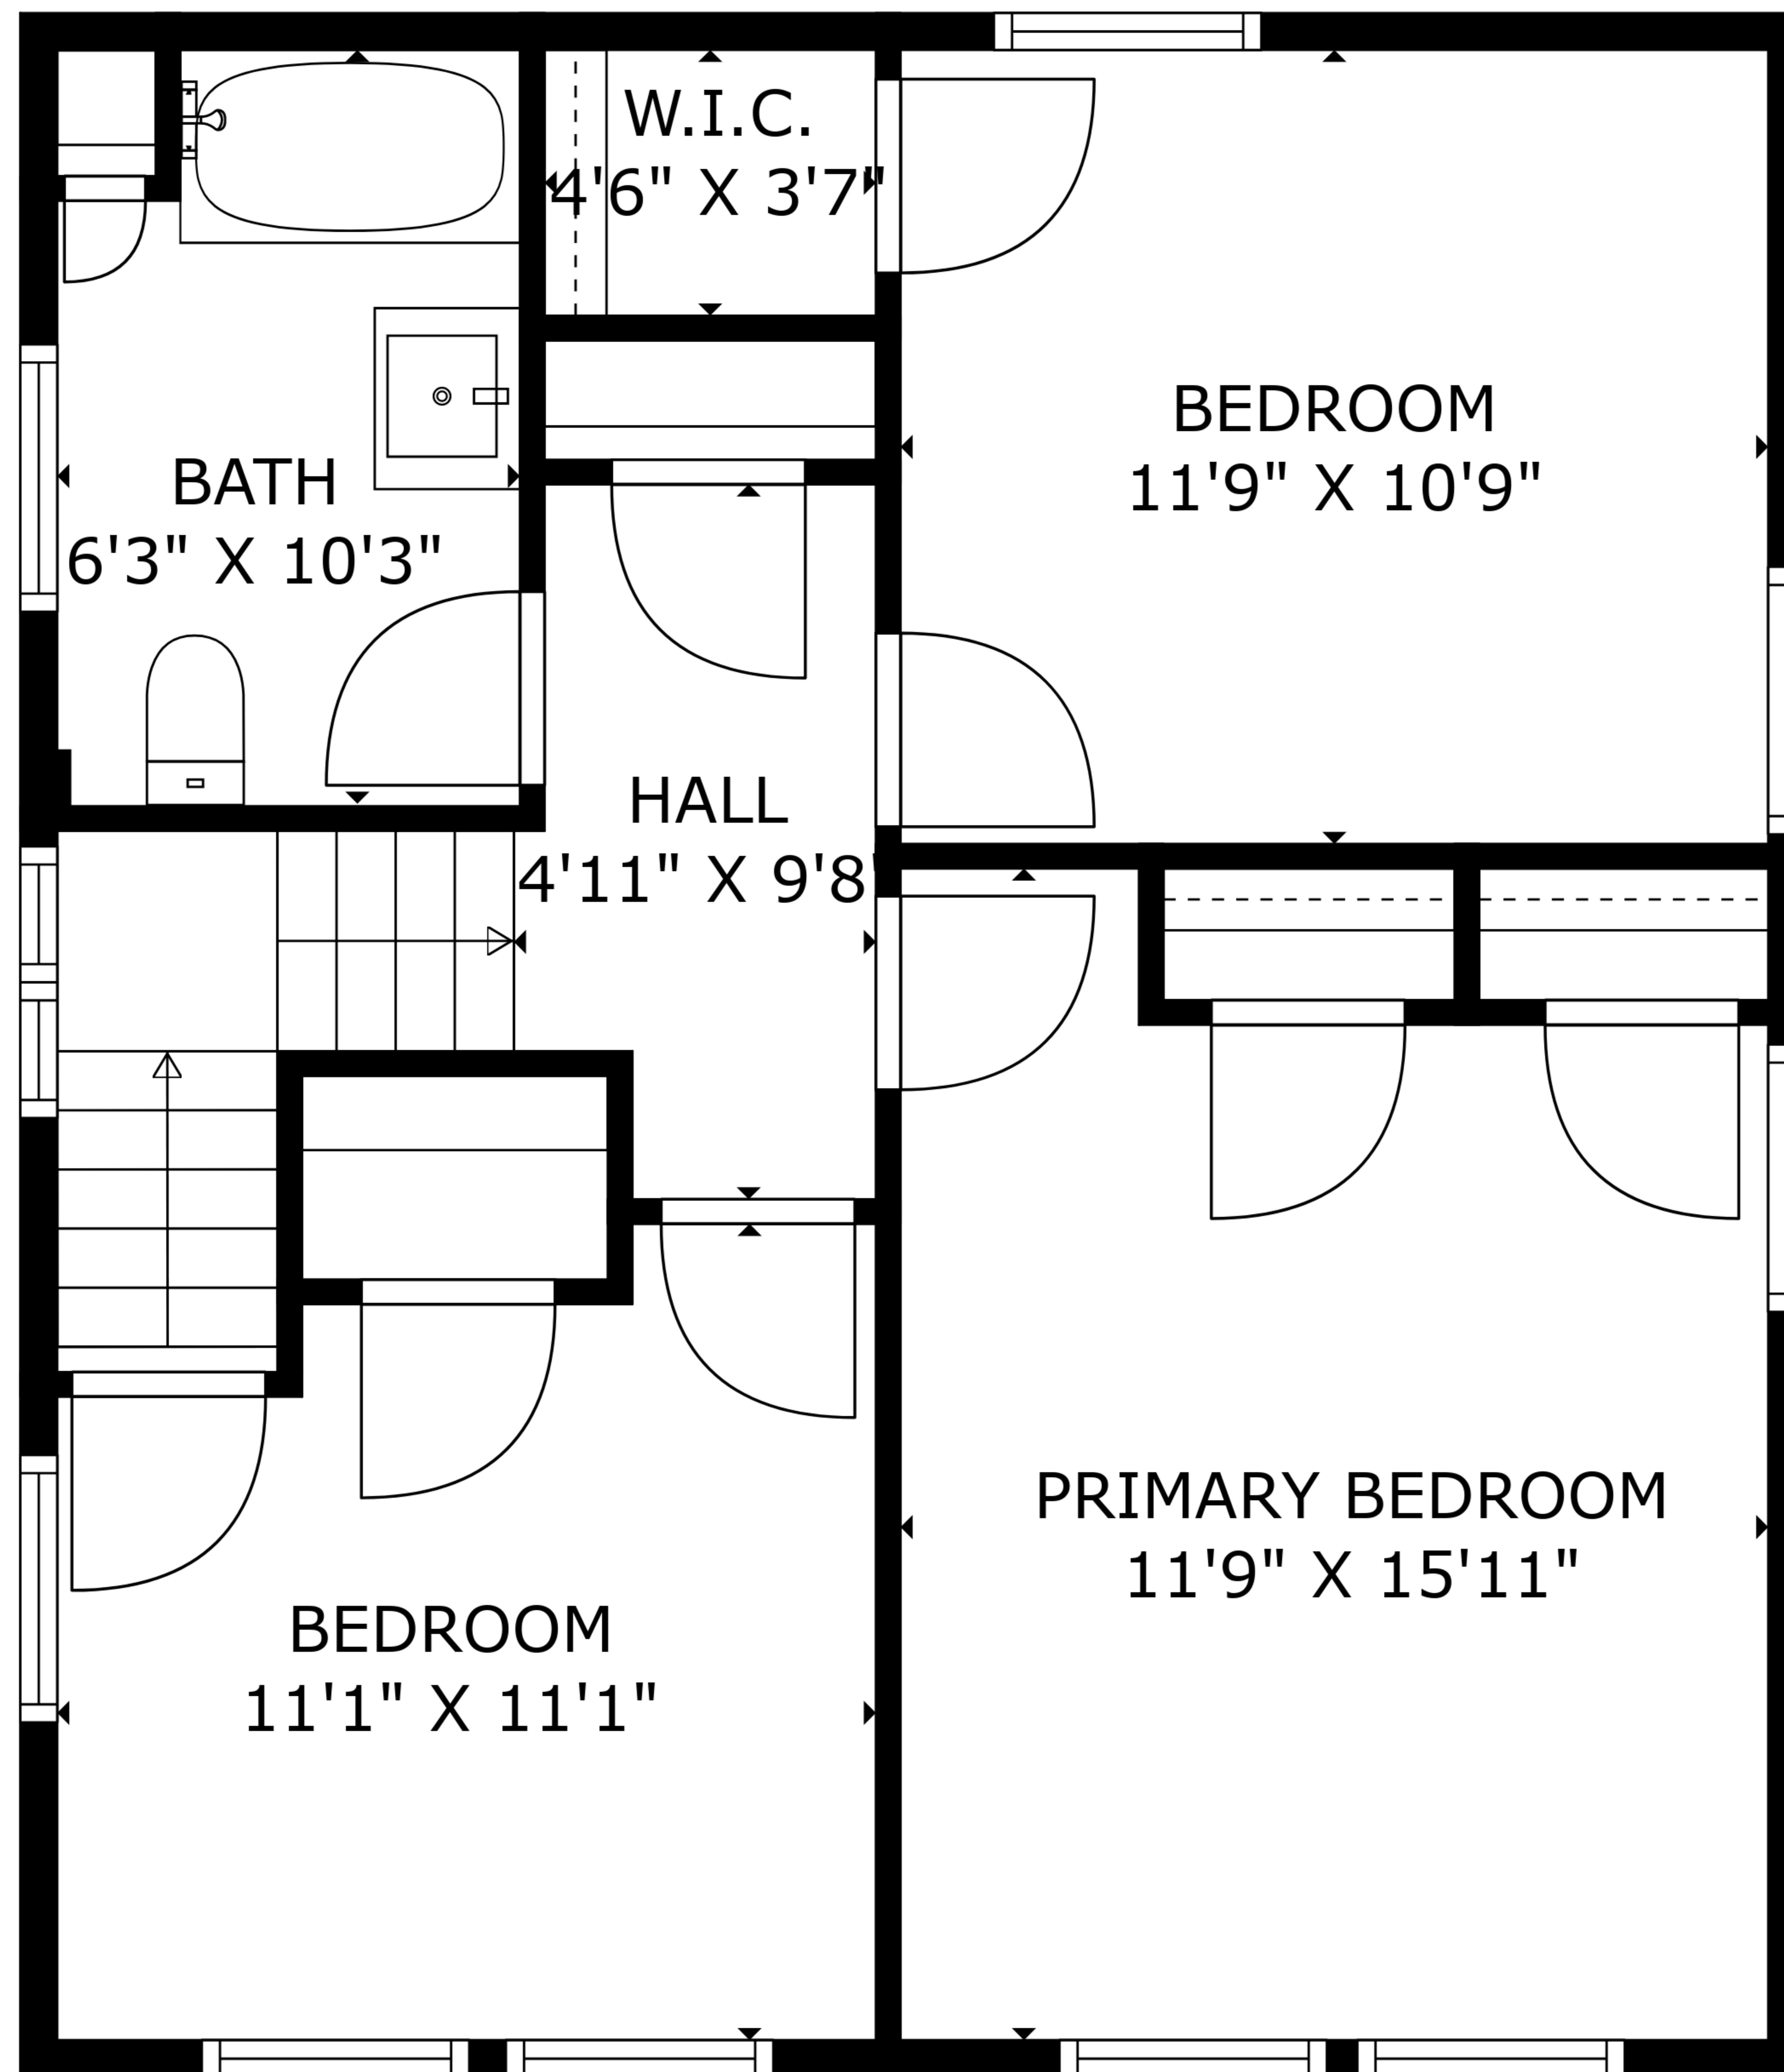

**TOTAL: 2317 sq. ft**

BELOW GROUND: 631 sq. ft, FIRST FLOOR: 994 sq. ft, SECOND FLOOR: 627 sq. ft, THIRD FLOOR: 65 sq. ft  
 EXCLUDED AREAS: STORAGE: 109 sq. ft, PORCH: 64 sq. ft, LOW CEILING: 64 sq. ft,  
 ATTIC: 496 sq. ft