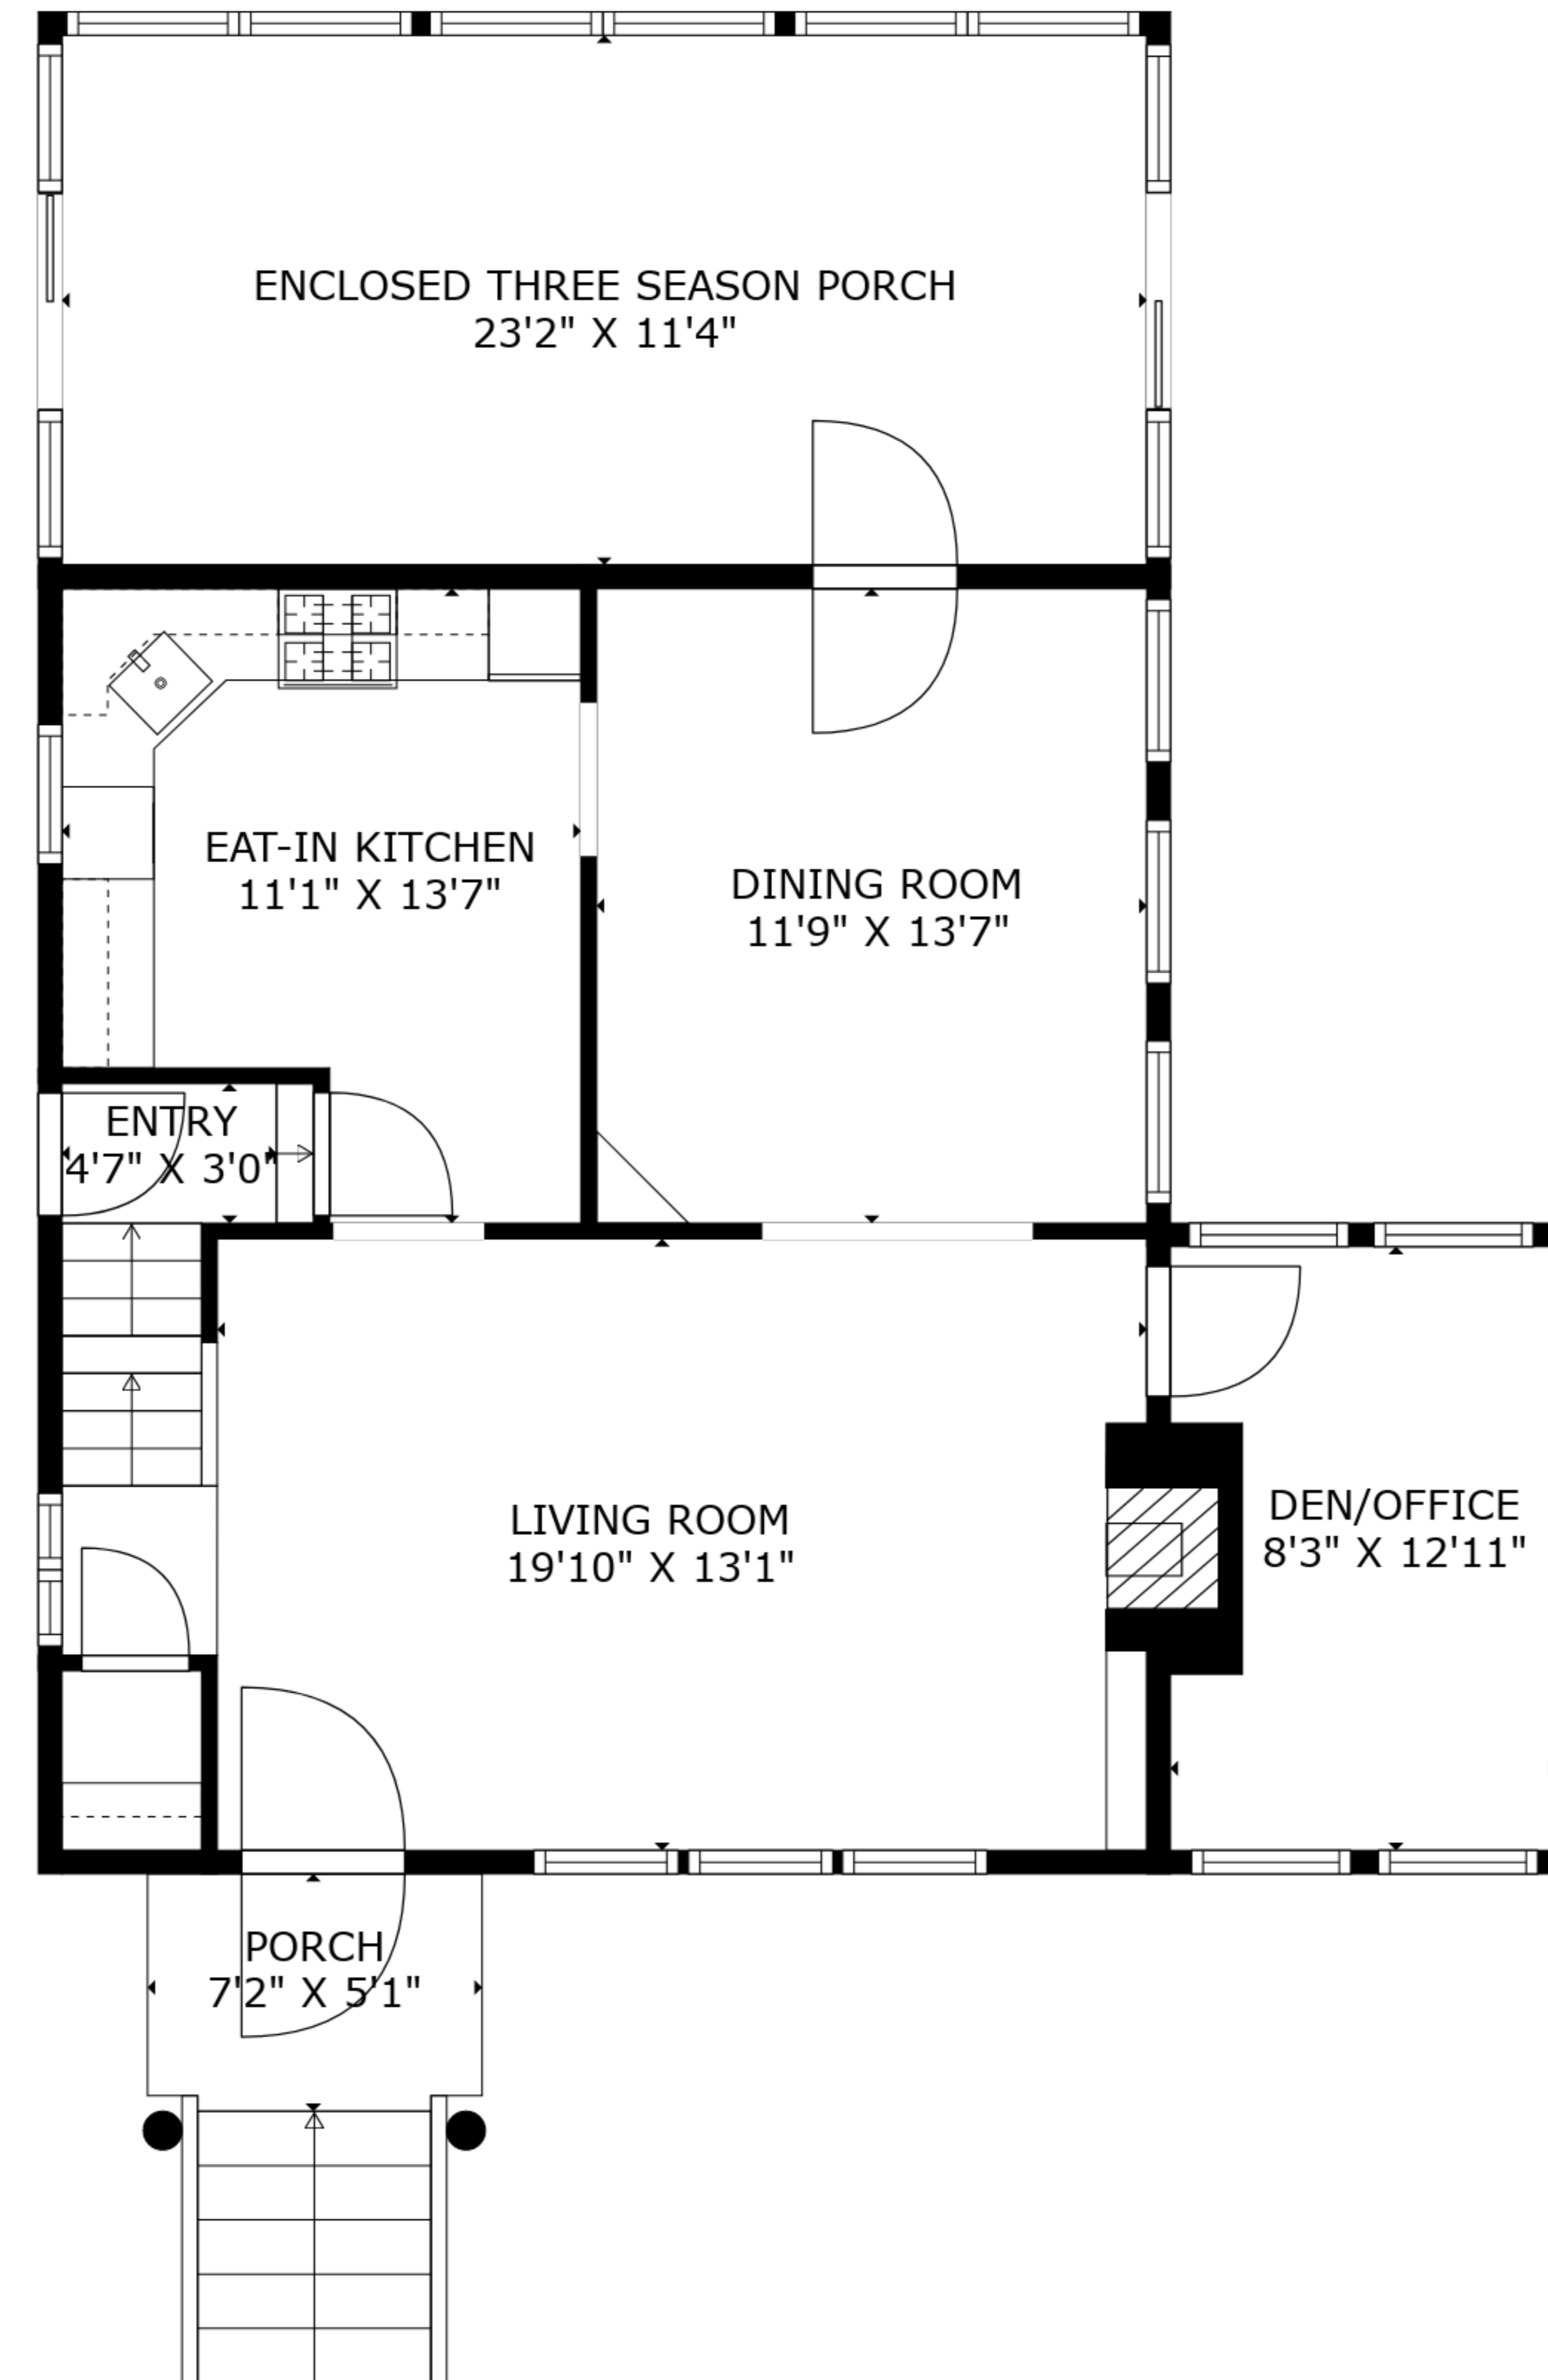

**TOTAL: 2317 sq. ft**

BELOW GROUND: 631 sq. ft, FIRST FLOOR: 994 sq. ft, SECOND FLOOR: 627 sq. ft, THIRD FLOOR: 65 sq. ft  
 EXCLUDED AREAS: STORAGE: 109 sq. ft, PORCH: 64 sq. ft, LOW CEILING: 64 sq. ft,  
 ATTIC: 496 sq. ft