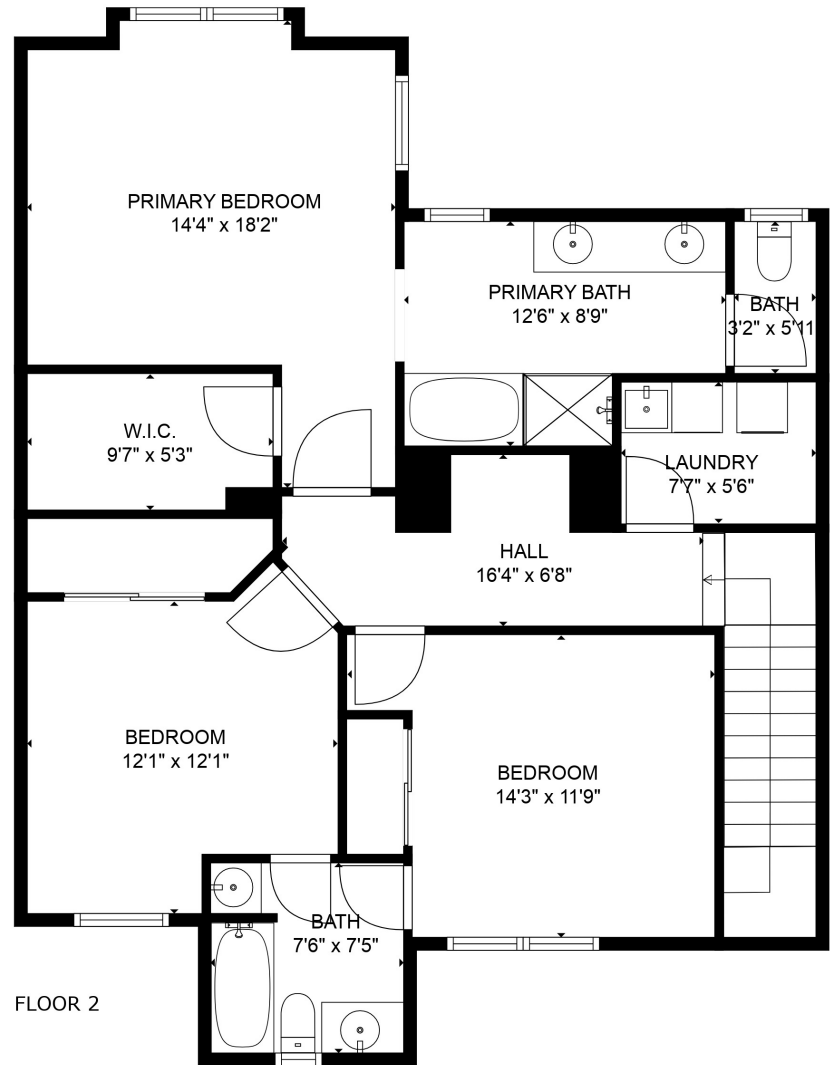

FLOOR 1

FLOOR 2

**TOTAL: 1627 sq. ft**  
 FLOOR 1: 645 sq. ft, FLOOR 2: 982 sq. ft  
 EXCLUDED AREAS: GARAGE: 415 sq. ft

SIZES AND DIMENSIONS ARE APPROXIMATE, ACTUAL MAY VARY.

**TOTAL: 1627 sq. ft**  
FLOOR 1: 645 sq. ft, FLOOR 2: 982 sq. ft  
EXCLUDED AREAS: GARAGE: 415 sq. ft

SIZES AND DIMENSIONS ARE APPROXIMATE, ACTUAL MAY VARY.

**TOTAL: 1627 sq. ft**  
FLOOR 1: 645 sq. ft, FLOOR 2: 982 sq. ft  
EXCLUDED AREAS: GARAGE: 415 sq. ft

SIZES AND DIMENSIONS ARE APPROXIMATE, ACTUAL MAY VARY.