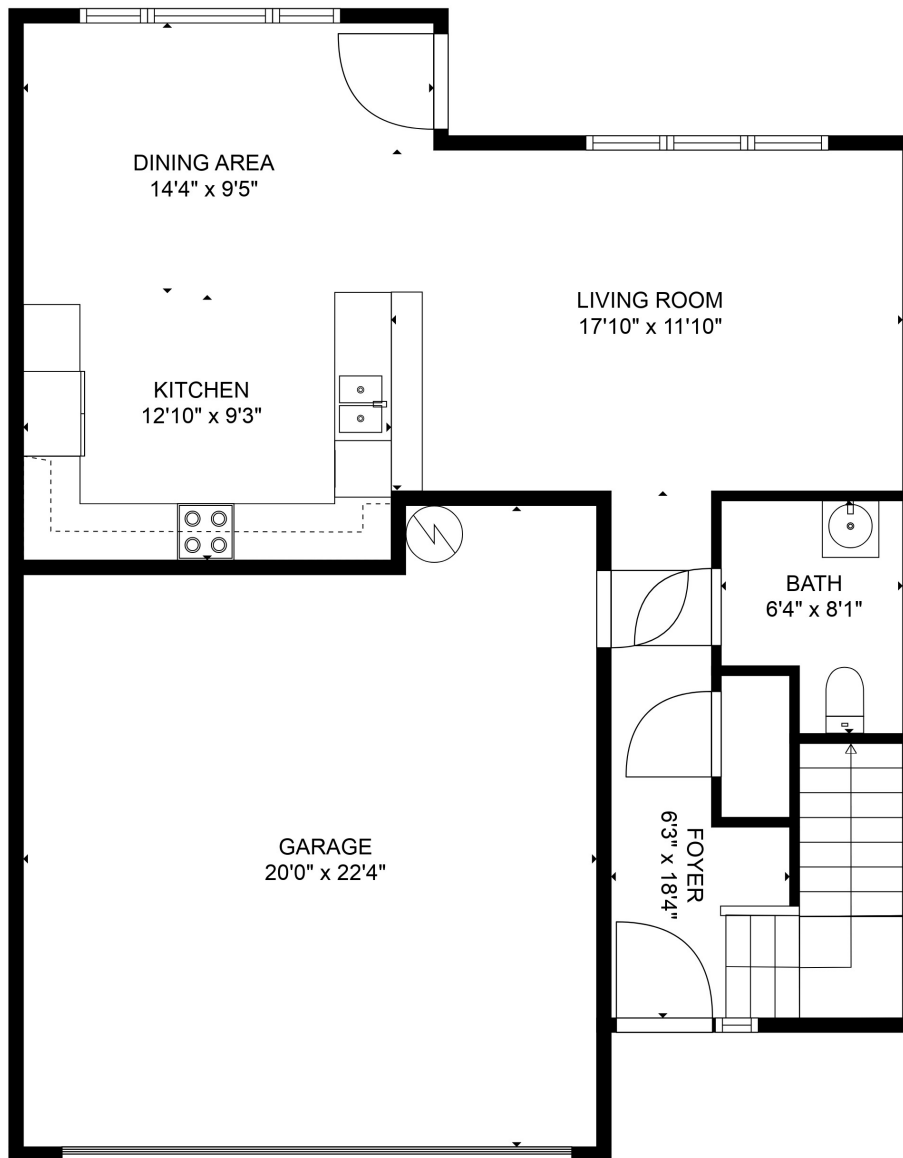

FLOOR 1

FLOOR 2

**TOTAL: 1627 sq. ft**  
 FLOOR 1: 645 sq. ft, FLOOR 2: 982 sq. ft  
 EXCLUDED AREAS: GARAGE: 415 sq. ft

SIZES AND DIMENSIONS ARE APPROXIMATE, ACTUAL MAY VARY.

**TOTAL: 1627 sq. ft**  
FLOOR 1: 645 sq. ft, FLOOR 2: 982 sq. ft  
EXCLUDED AREAS: GARAGE: 415 sq. ft

SIZES AND DIMENSIONS ARE APPROXIMATE, ACTUAL MAY VARY.

**TOTAL: 1627 sq. ft**  
FLOOR 1: 645 sq. ft, FLOOR 2: 982 sq. ft  
EXCLUDED AREAS: GARAGE: 415 sq. ft

SIZES AND DIMENSIONS ARE APPROXIMATE, ACTUAL MAY VARY.