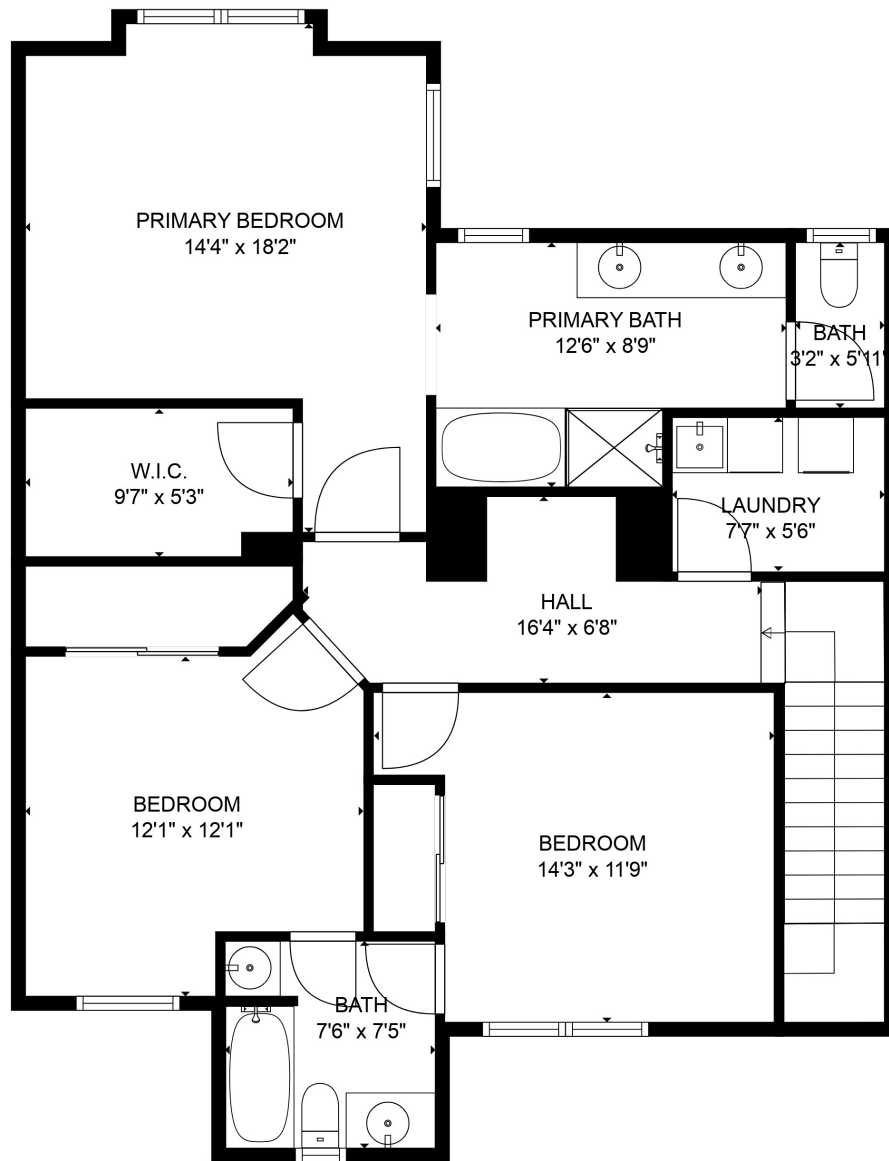

FLOOR 1

FLOOR 2

**TOTAL: 1627 sq. ft**  
 FLOOR 1: 645 sq. ft, FLOOR 2: 982 sq. ft  
 EXCLUDED AREAS: GARAGE: 415 sq. ft

SIZES AND DIMENSIONS ARE APPROXIMATE, ACTUAL MAY VARY.

**TOTAL: 1627 sq. ft**  
FLOOR 1: 645 sq. ft, FLOOR 2: 982 sq. ft  
EXCLUDED AREAS: GARAGE: 415 sq. ft

SIZES AND DIMENSIONS ARE APPROXIMATE, ACTUAL MAY VARY.

**TOTAL: 1627 sq. ft**  
FLOOR 1: 645 sq. ft, FLOOR 2: 982 sq. ft  
EXCLUDED AREAS: GARAGE: 415 sq. ft

SIZES AND DIMENSIONS ARE APPROXIMATE, ACTUAL MAY VARY.