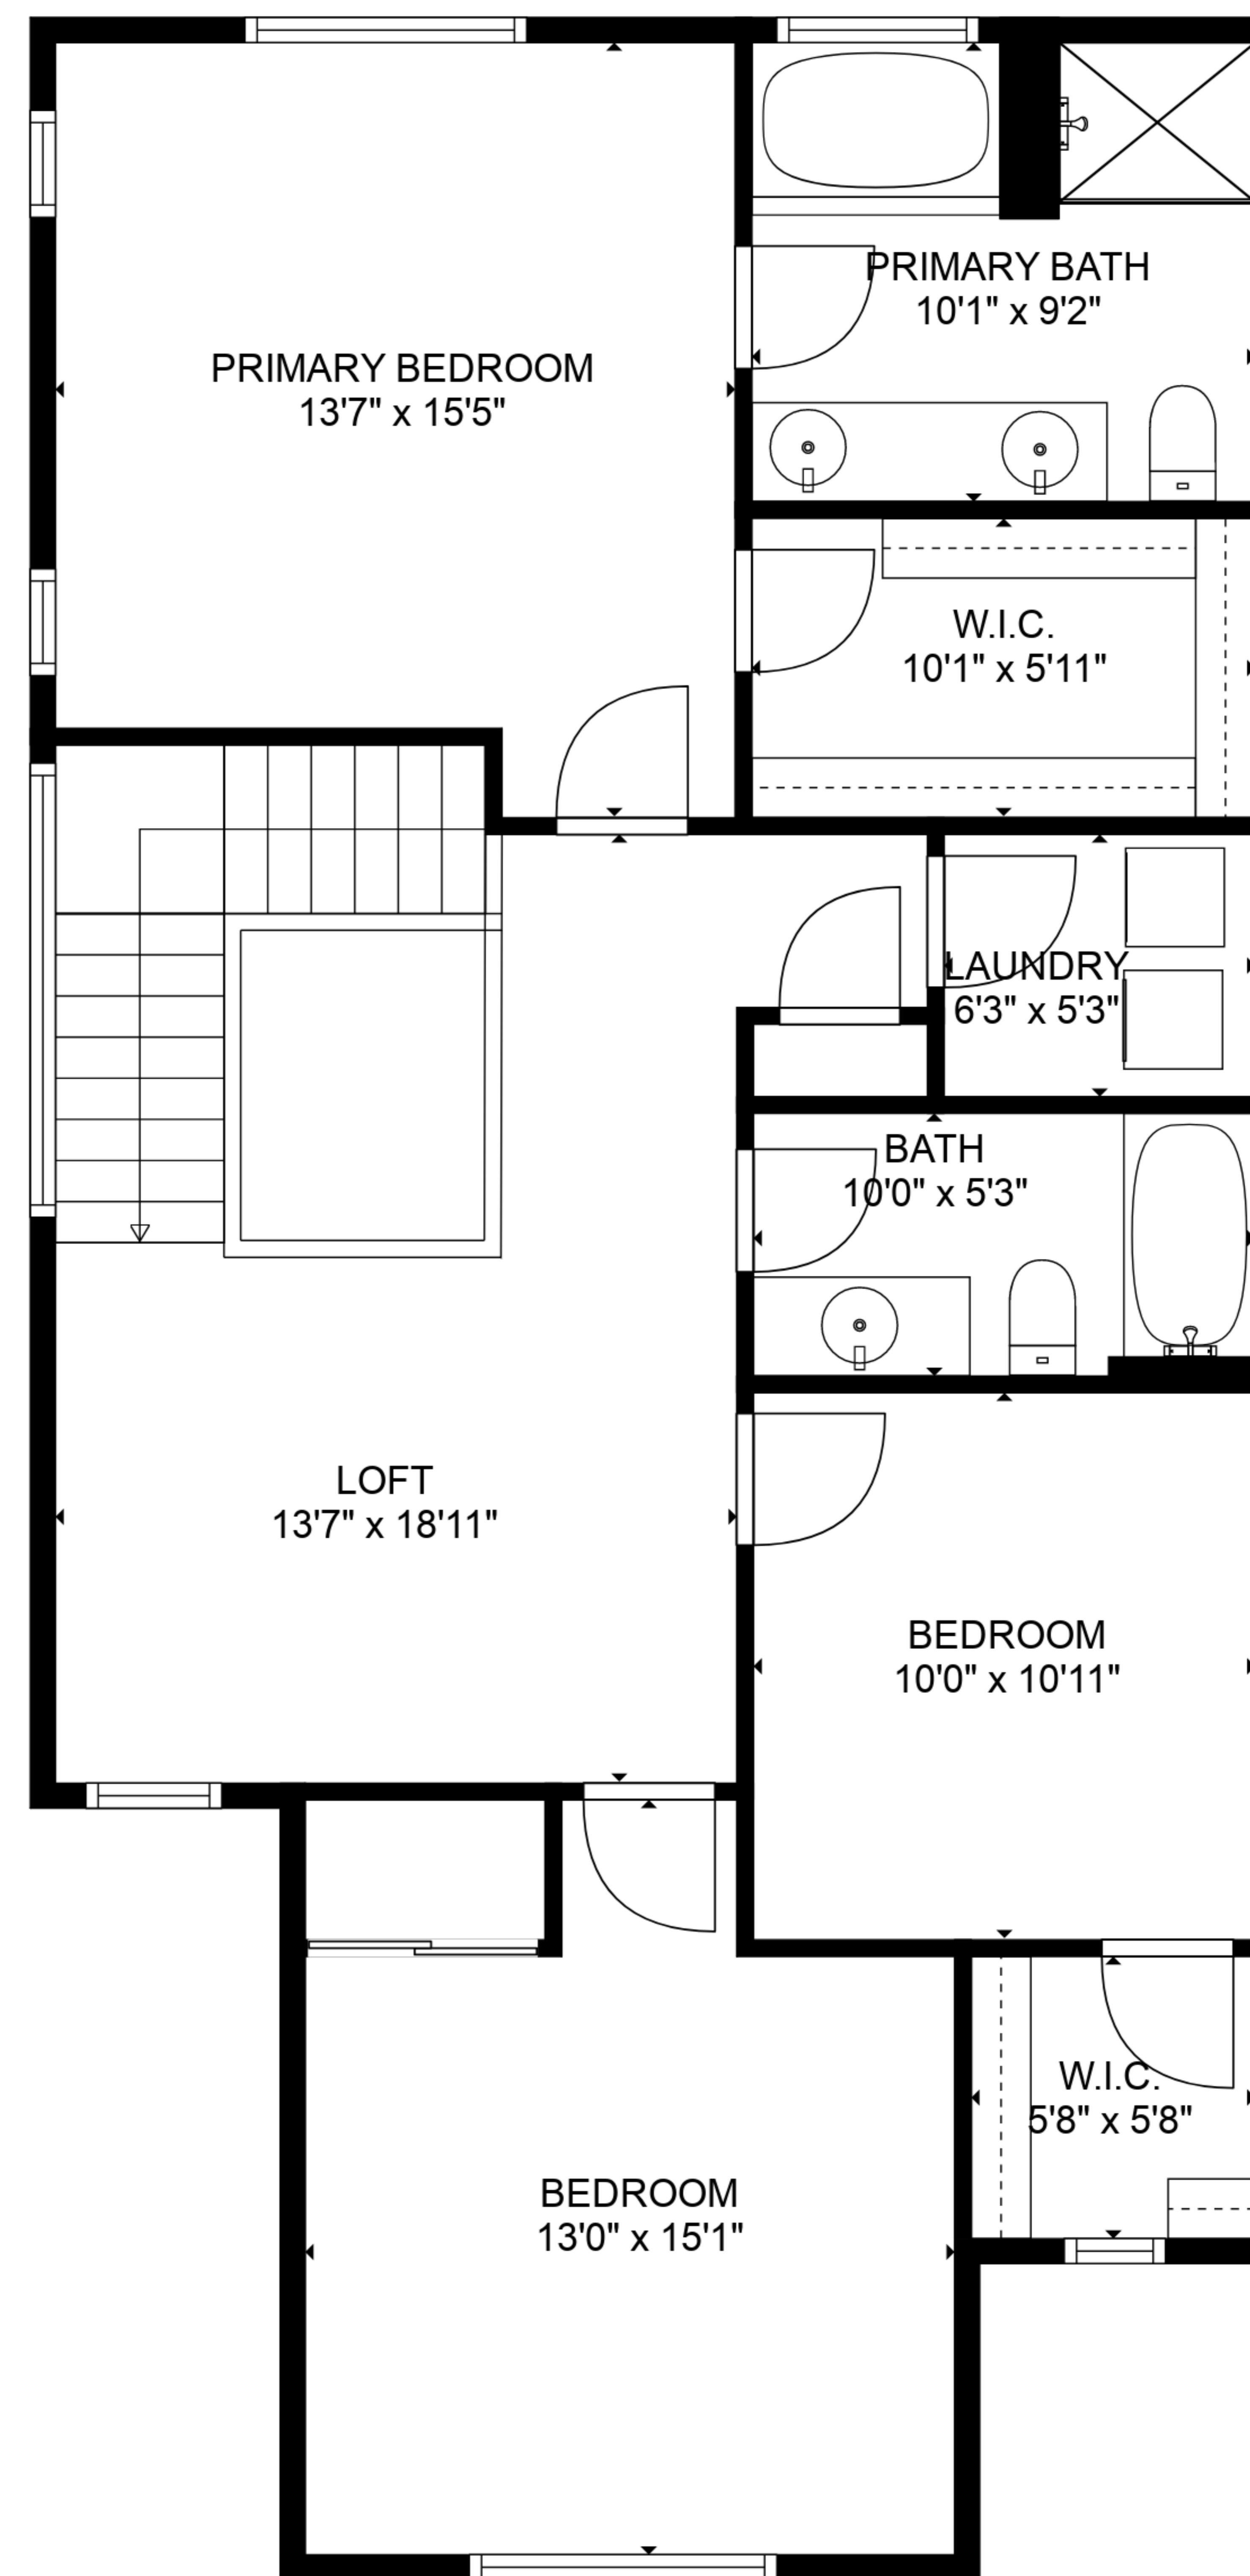

TOTAL: 1807 sq. ft

FLOOR 1: 719 sq. ft, FLOOR 2: 1088 sq. ft

EXCLUDED AREAS: GARAGE: 376 sq. ft, FIREPLACE: 12 sq. ft

SIZES AND DIMENSIONS ARE APPROXIMATE, ACTUAL MAY VARY.

TOTAL: 1807 sq. ft

FLOOR 1: 719 sq. ft, FLOOR 2: 1088 sq. ft

EXCLUDED AREAS: GARAGE: 376 sq. ft, FIREPLACE: 12 sq. ft

SIZES AND DIMENSIONS ARE APPROXIMATE, ACTUAL MAY VARY.

FLOOR 1

FLOOR 2

TOTAL: 1807 sq. ft
 FLOOR 1: 719 sq. ft, FLOOR 2: 1088 sq. ft
 EXCLUDED AREAS: GARAGE: 376 sq. ft, FIREPLACE: 12 sq. ft

SIZES AND DIMENSIONS ARE APPROXIMATE, ACTUAL MAY VARY.