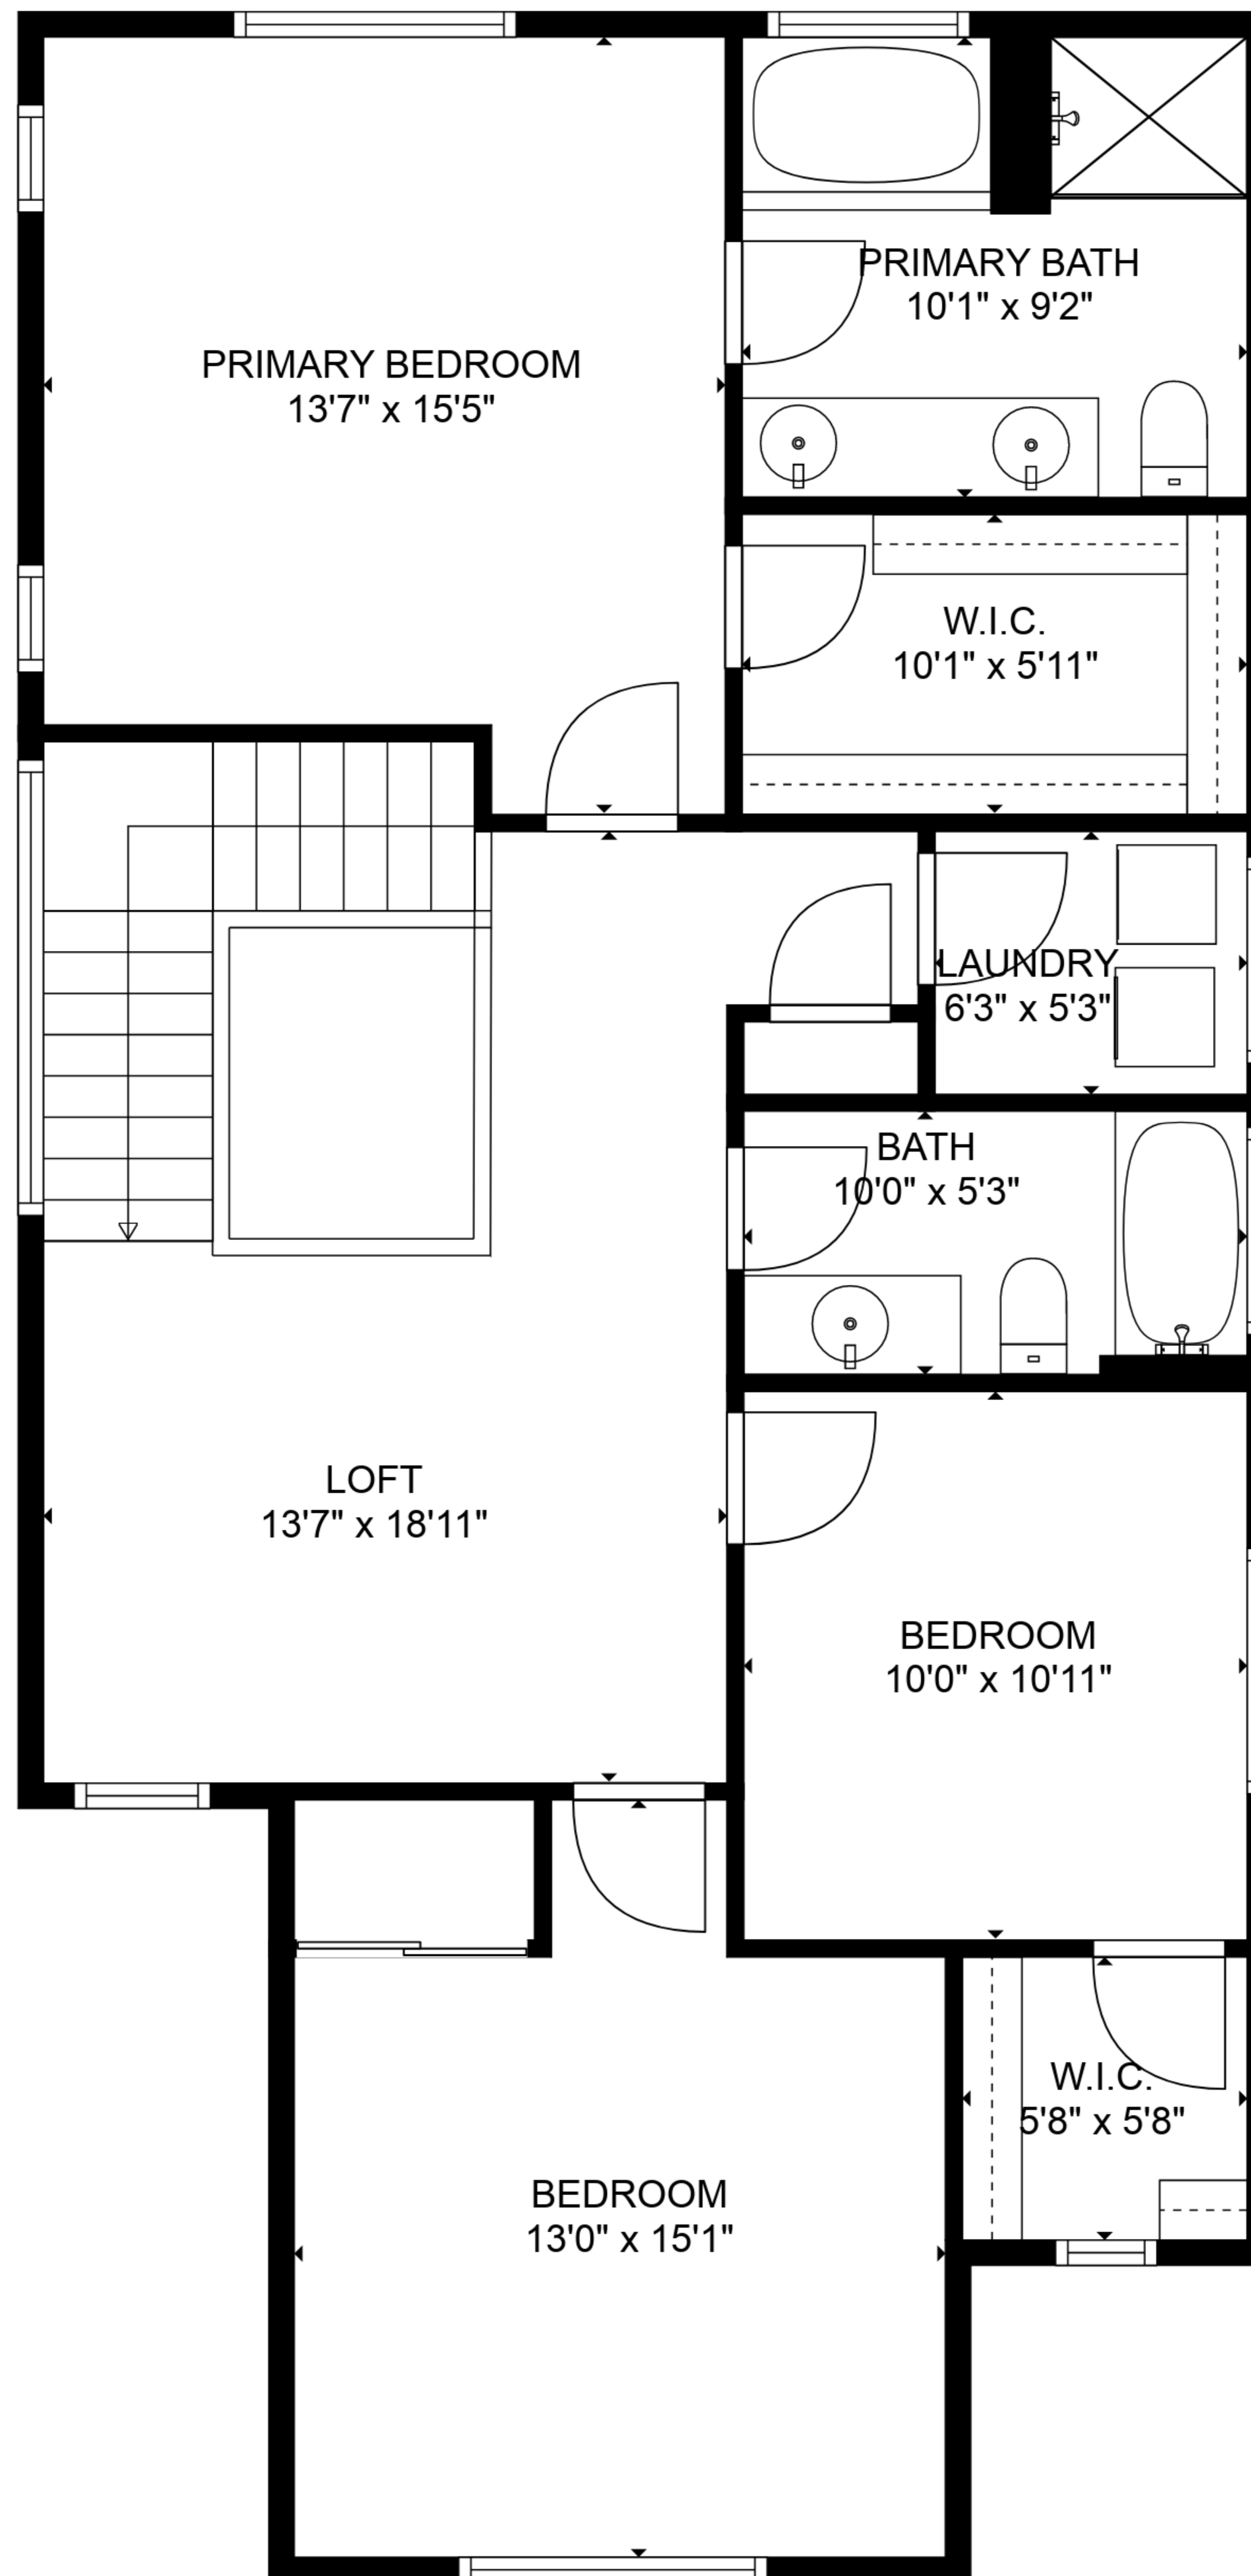

TOTAL: 1807 sq. ft

FLOOR 1: 719 sq. ft, FLOOR 2: 1088 sq. ft

EXCLUDED AREAS: GARAGE: 376 sq. ft, FIREPLACE: 12 sq. ft

SIZES AND DIMENSIONS ARE APPROXIMATE, ACTUAL MAY VARY.

TOTAL: 1807 sq. ft

FLOOR 1: 719 sq. ft, FLOOR 2: 1088 sq. ft

EXCLUDED AREAS: GARAGE: 376 sq. ft, FIREPLACE: 12 sq. ft

SIZES AND DIMENSIONS ARE APPROXIMATE, ACTUAL MAY VARY.

FLOOR 1

FLOOR 2

TOTAL: 1807 sq. ft
 FLOOR 1: 719 sq. ft, FLOOR 2: 1088 sq. ft
 EXCLUDED AREAS: GARAGE: 376 sq. ft, FIREPLACE: 12 sq. ft

SIZES AND DIMENSIONS ARE APPROXIMATE, ACTUAL MAY VARY.