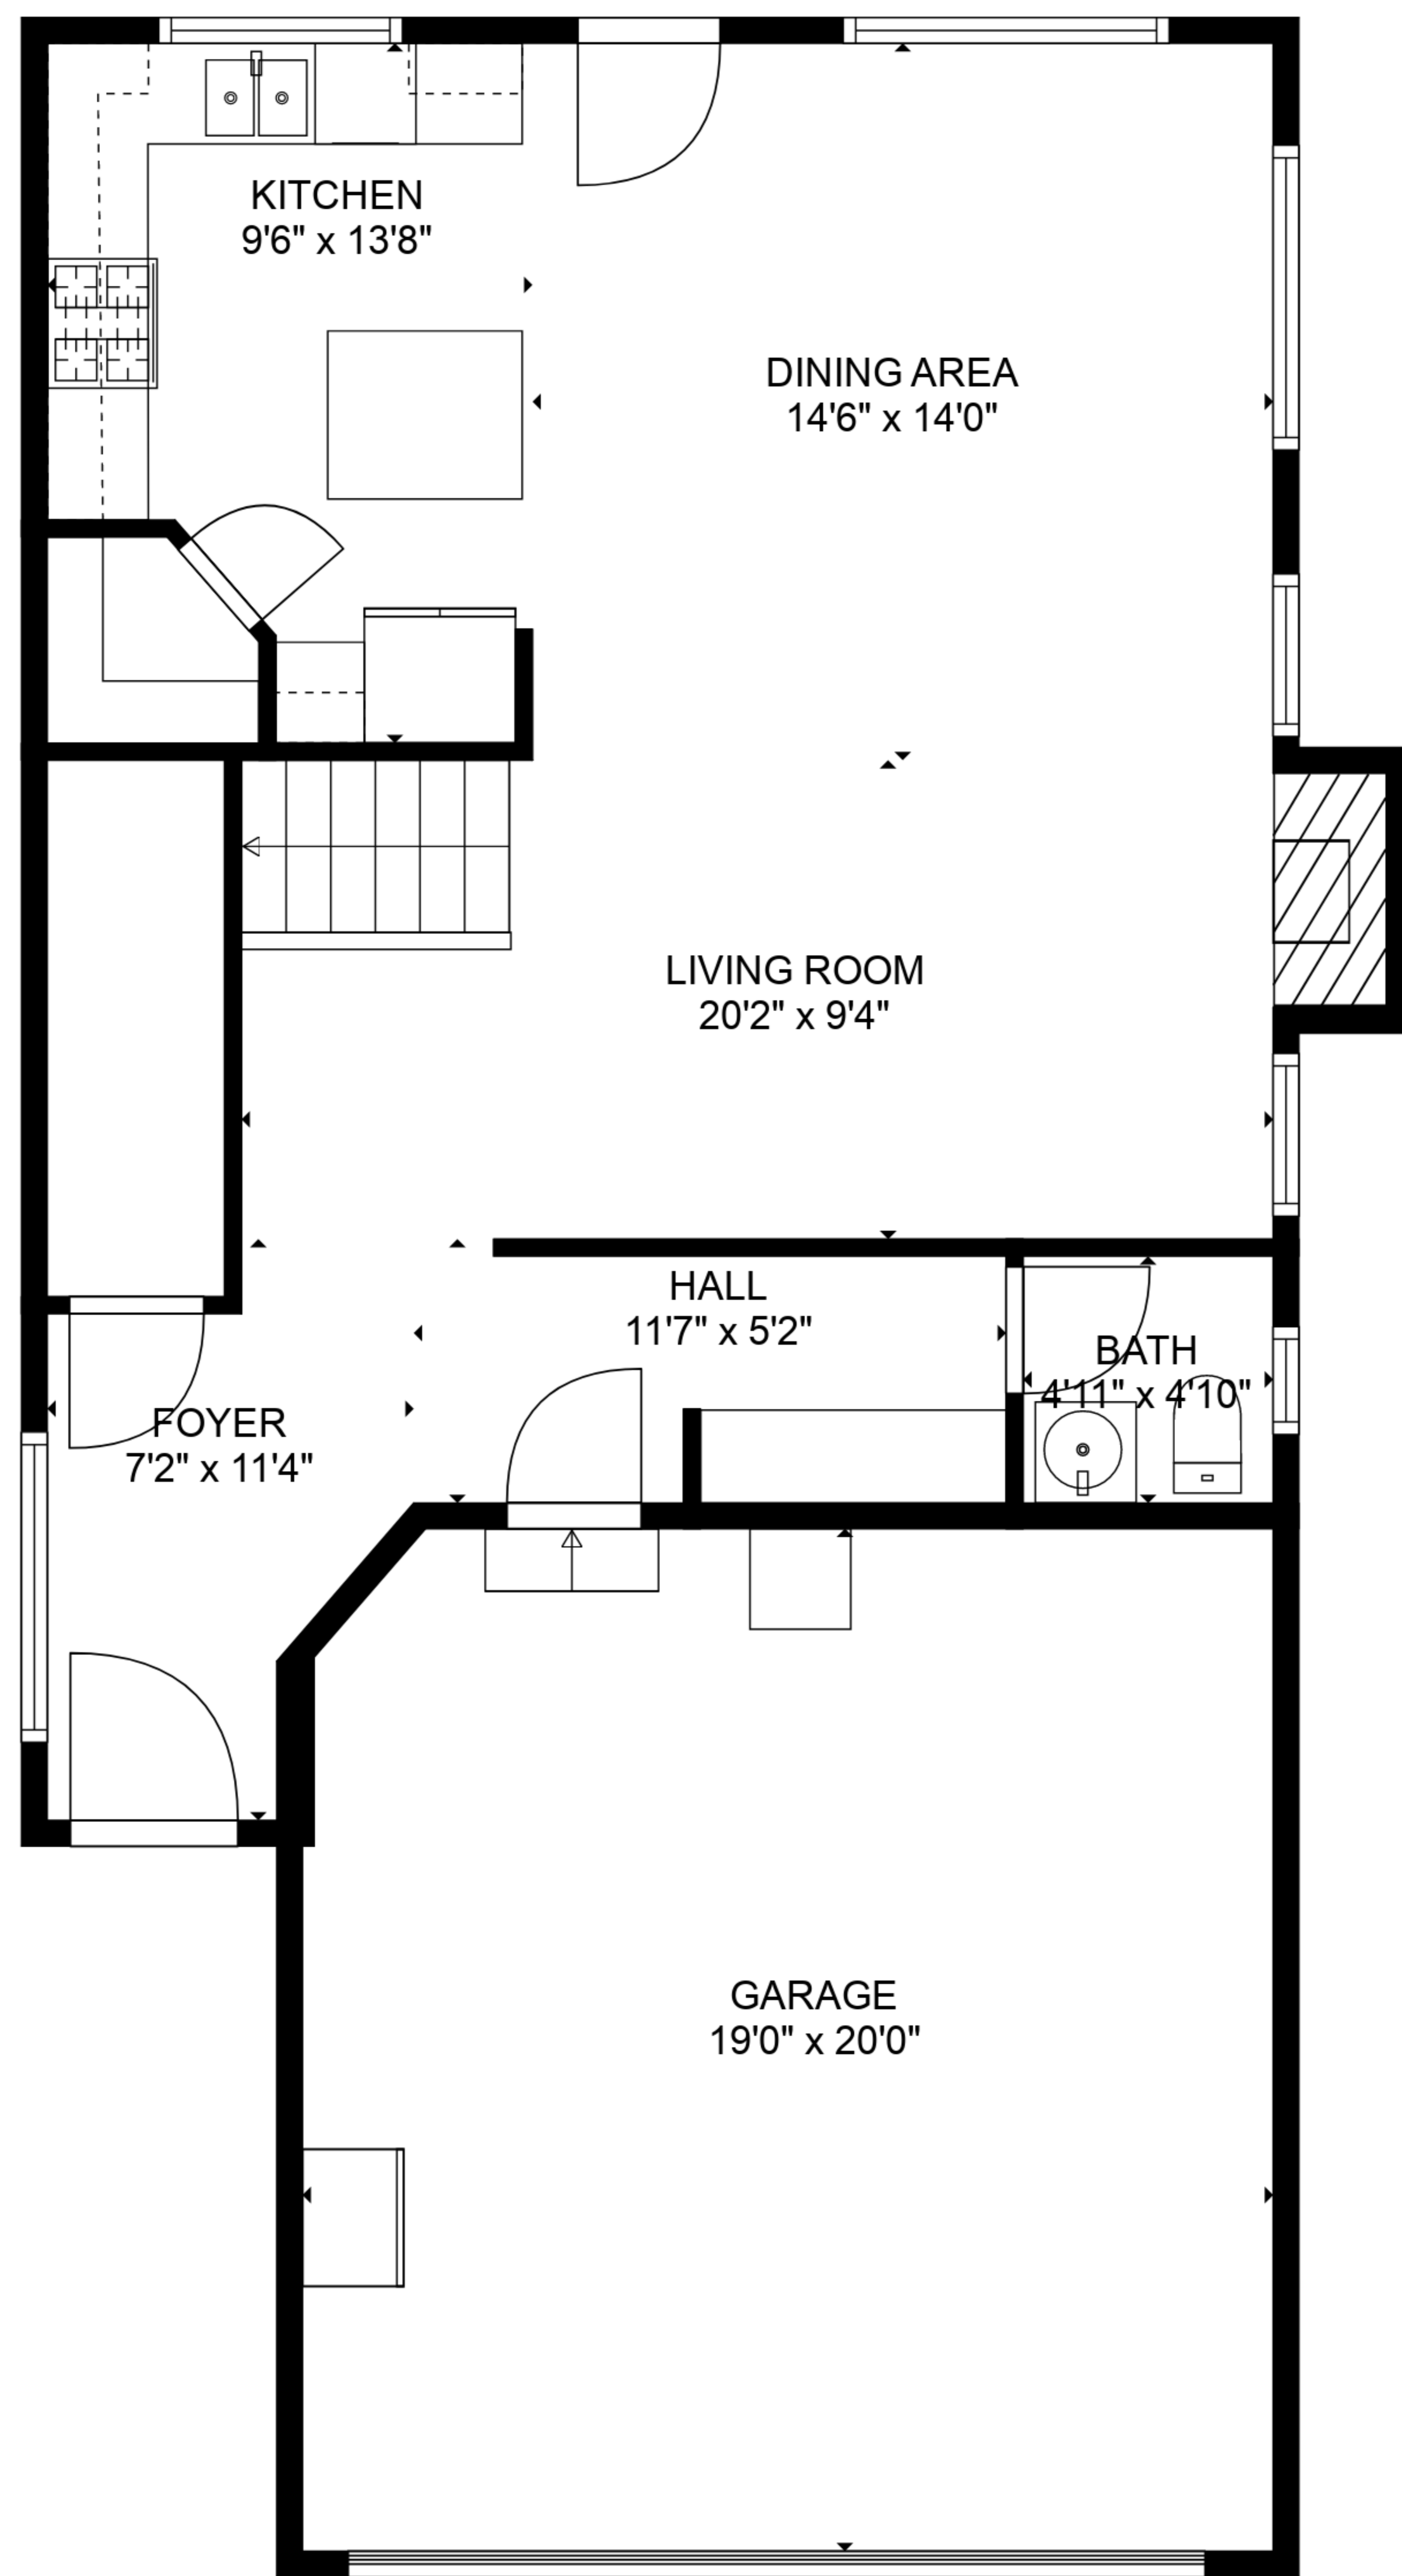

TOTAL: 1807 sq. ft

FLOOR 1: 719 sq. ft, FLOOR 2: 1088 sq. ft

EXCLUDED AREAS: GARAGE: 376 sq. ft, FIREPLACE: 12 sq. ft

SIZES AND DIMENSIONS ARE APPROXIMATE, ACTUAL MAY VARY.

TOTAL: 1807 sq. ft

FLOOR 1: 719 sq. ft, FLOOR 2: 1088 sq. ft

EXCLUDED AREAS: GARAGE: 376 sq. ft, FIREPLACE: 12 sq. ft

SIZES AND DIMENSIONS ARE APPROXIMATE, ACTUAL MAY VARY.

FLOOR 1

FLOOR 2

TOTAL: 1807 sq. ft
 FLOOR 1: 719 sq. ft, FLOOR 2: 1088 sq. ft
 EXCLUDED AREAS: GARAGE: 376 sq. ft, FIREPLACE: 12 sq. ft

SIZES AND DIMENSIONS ARE APPROXIMATE, ACTUAL MAY VARY.