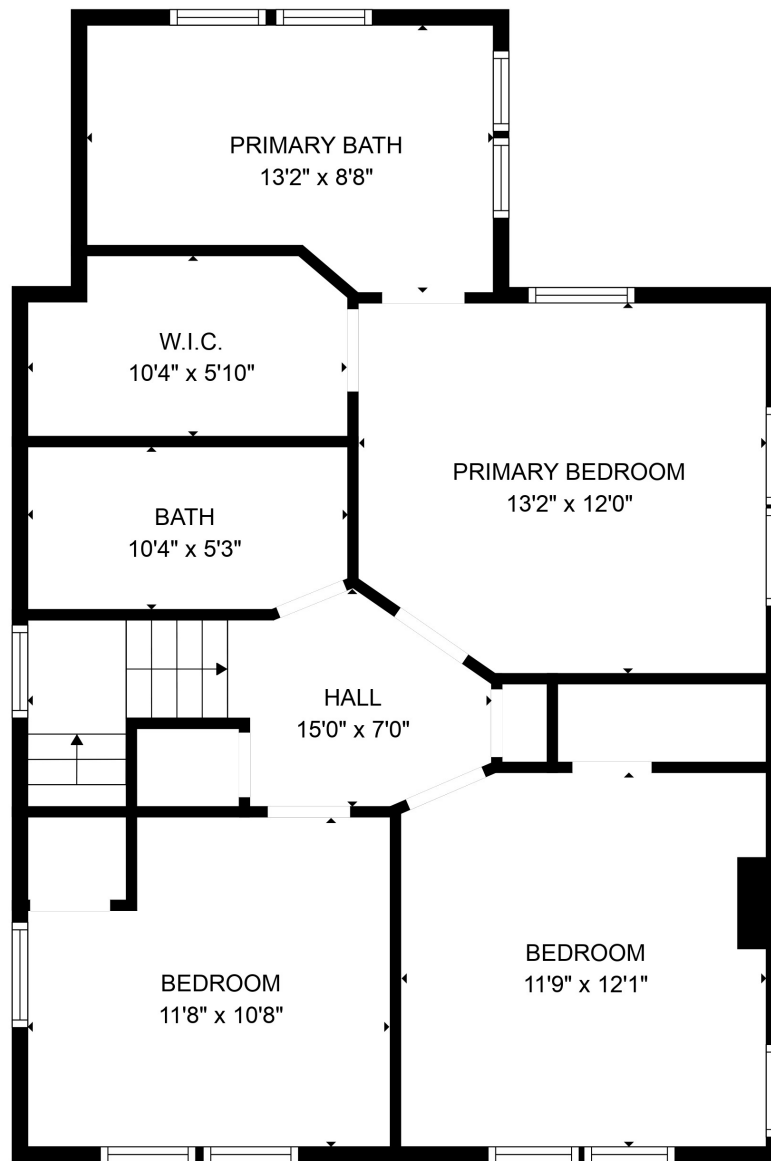

FLOOR 2

FLOOR 1

FLOOR 3

Total scanned area: 2436 sq. ft

Total scanned area: 2436 sq. ft

MEASUREMENTS ARE CALCULATED BY CUBICASA TECHNOLOGY. DEEMED HIGHLY RELIABLE BUT NOT GUARANTEED.

Total scanned area: 2436 sq. ft

MEASUREMENTS ARE CALCULATED BY CUBICASA TECHNOLOGY. DEEMED HIGHLY RELIABLE BUT NOT GUARANTEED.

Total scanned area: 2436 sq. ft

MEASUREMENTS ARE CALCULATED BY CUBICASA TECHNOLOGY. DEEMED HIGHLY RELIABLE BUT NOT GUARANTEED.