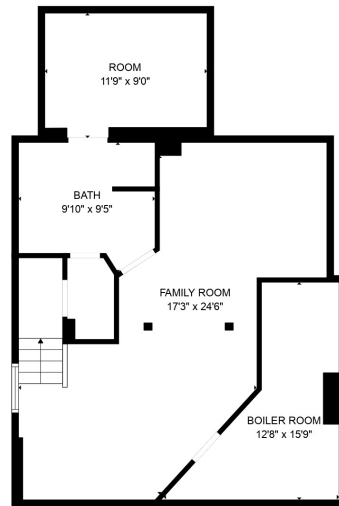

FLOOR 2

FLOOR 1

FLOOR 3

Total scanned area: 2436 sq. ft

Total scanned area: 2436 sq. ft

MEASUREMENTS ARE CALCULATED BY CUBICASA TECHNOLOGY. DEEMED HIGHLY RELIABLE BUT NOT GUARANTEED.

Total scanned area: 2436 sq. ft

MEASUREMENTS ARE CALCULATED BY CUBICASA TECHNOLOGY. DEEMED HIGHLY RELIABLE BUT NOT GUARANTEED.

Total scanned area: 2436 sq. ft

MEASUREMENTS ARE CALCULATED BY CUBICASA TECHNOLOGY. DEEMED HIGHLY RELIABLE BUT NOT GUARANTEED.