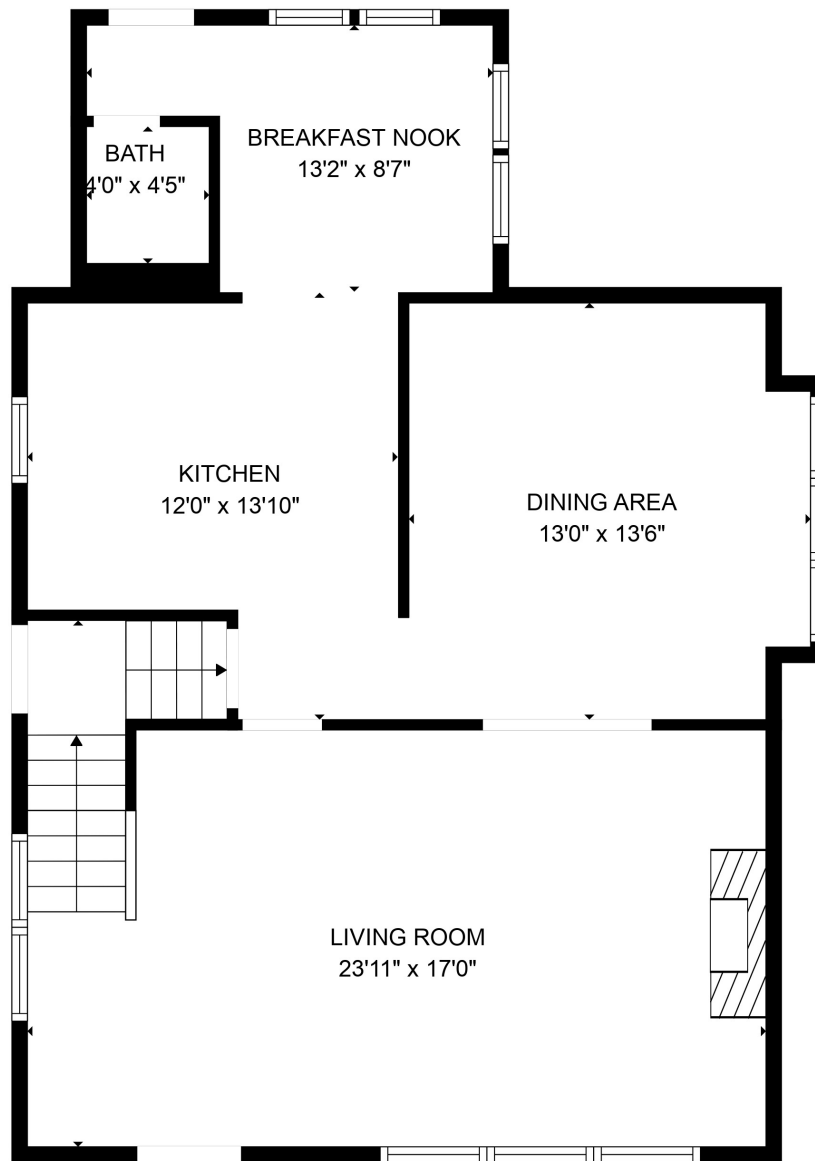

FLOOR 2

FLOOR 1

FLOOR 3

Total scanned area: 2436 sq. ft

Total scanned area: 2436 sq. ft

MEASUREMENTS ARE CALCULATED BY CUBICASA TECHNOLOGY. DEEMED HIGHLY RELIABLE BUT NOT GUARANTEED.

Total scanned area: 2436 sq. ft

MEASUREMENTS ARE CALCULATED BY CUBICASA TECHNOLOGY. DEEMED HIGHLY RELIABLE BUT NOT GUARANTEED.

Total scanned area: 2436 sq. ft

MEASUREMENTS ARE CALCULATED BY CUBICASA TECHNOLOGY. DEEMED HIGHLY RELIABLE BUT NOT GUARANTEED.