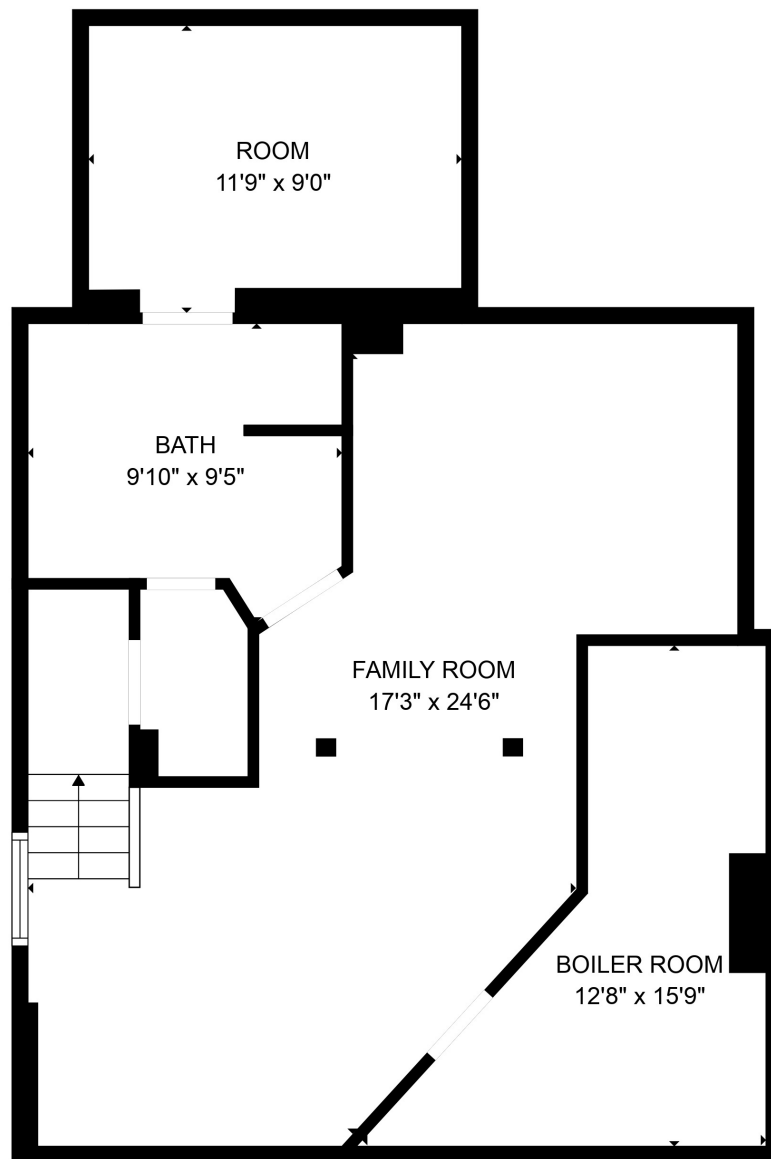

FLOOR 2

FLOOR 1

FLOOR 3

Total scanned area: 2436 sq. ft

Total scanned area: 2436 sq. ft

MEASUREMENTS ARE CALCULATED BY CUBICASA TECHNOLOGY. DEEMED HIGHLY RELIABLE BUT NOT GUARANTEED.

Total scanned area: 2436 sq. ft

MEASUREMENTS ARE CALCULATED BY CUBICASA TECHNOLOGY. DEEMED HIGHLY RELIABLE BUT NOT GUARANTEED.

Total scanned area: 2436 sq. ft

MEASUREMENTS ARE CALCULATED BY CUBICASA TECHNOLOGY. DEEMED HIGHLY RELIABLE BUT NOT GUARANTEED.