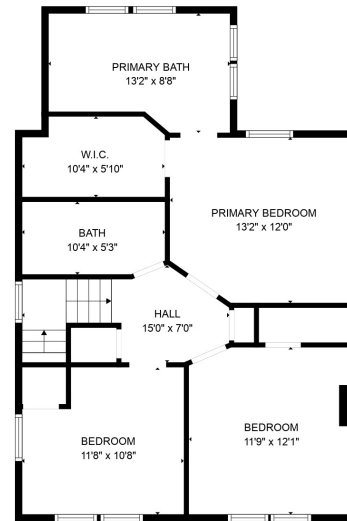

FLOOR 2

FLOOR 1

FLOOR 3

Total scanned area: 2436 sq. ft

Total scanned area: 2436 sq. ft

MEASUREMENTS ARE CALCULATED BY CUBICASA TECHNOLOGY. DEEMED HIGHLY RELIABLE BUT NOT GUARANTEED.

Total scanned area: 2436 sq. ft

MEASUREMENTS ARE CALCULATED BY CUBICASA TECHNOLOGY. DEEMED HIGHLY RELIABLE BUT NOT GUARANTEED.

Total scanned area: 2436 sq. ft

MEASUREMENTS ARE CALCULATED BY CUBICASA TECHNOLOGY. DEEMED HIGHLY RELIABLE BUT NOT GUARANTEED.