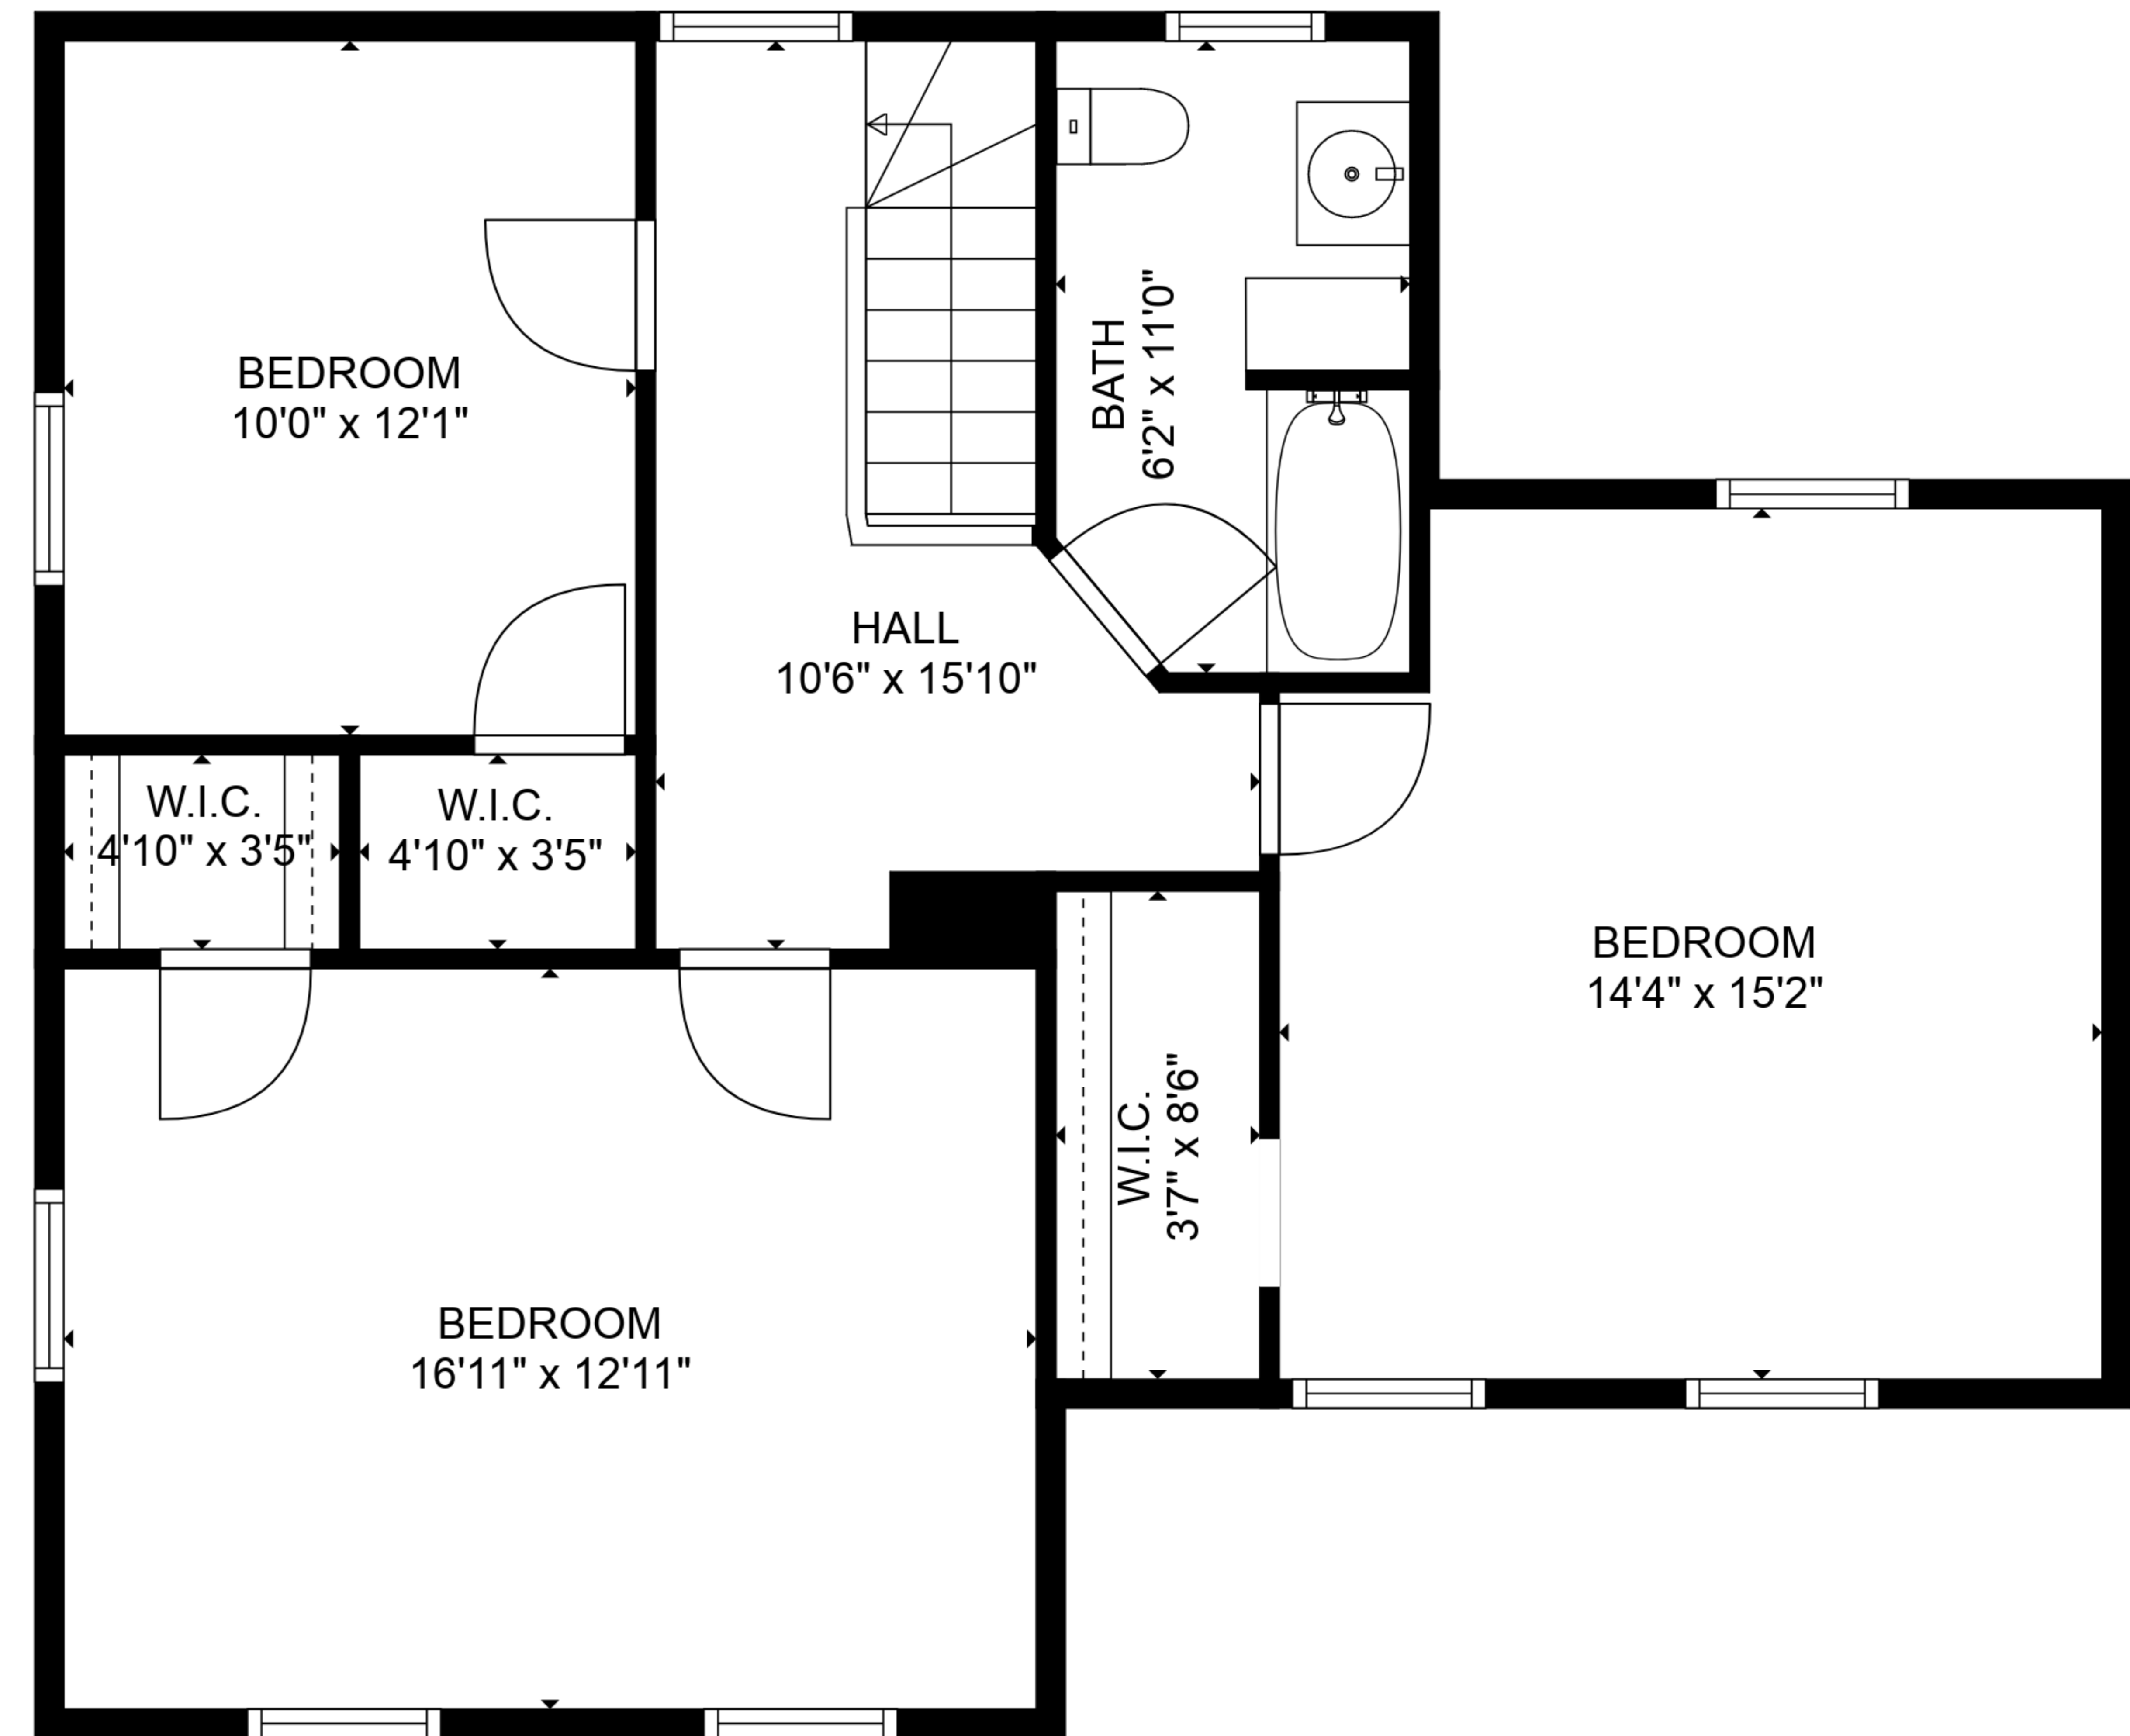

TOTAL: 1940 sq. ft

FLOOR 1: 1114 sq. ft, FLOOR 2: 826 sq. ft

FLOOR PLAN CREATED BY CUBICASA APP. MEASUREMENTS DEEMED HIGHLY RELIABLE BUT NOT GUARANTEED.

TOTAL: 1940 sq. ft
FLOOR 1: 1114 sq. ft, FLOOR 2: 826 sq. ft

FLOOR 1

FLOOR 2

TOTAL: 1940 sq. ft
 FLOOR 1: 1114 sq. ft, FLOOR 2: 826 sq. ft