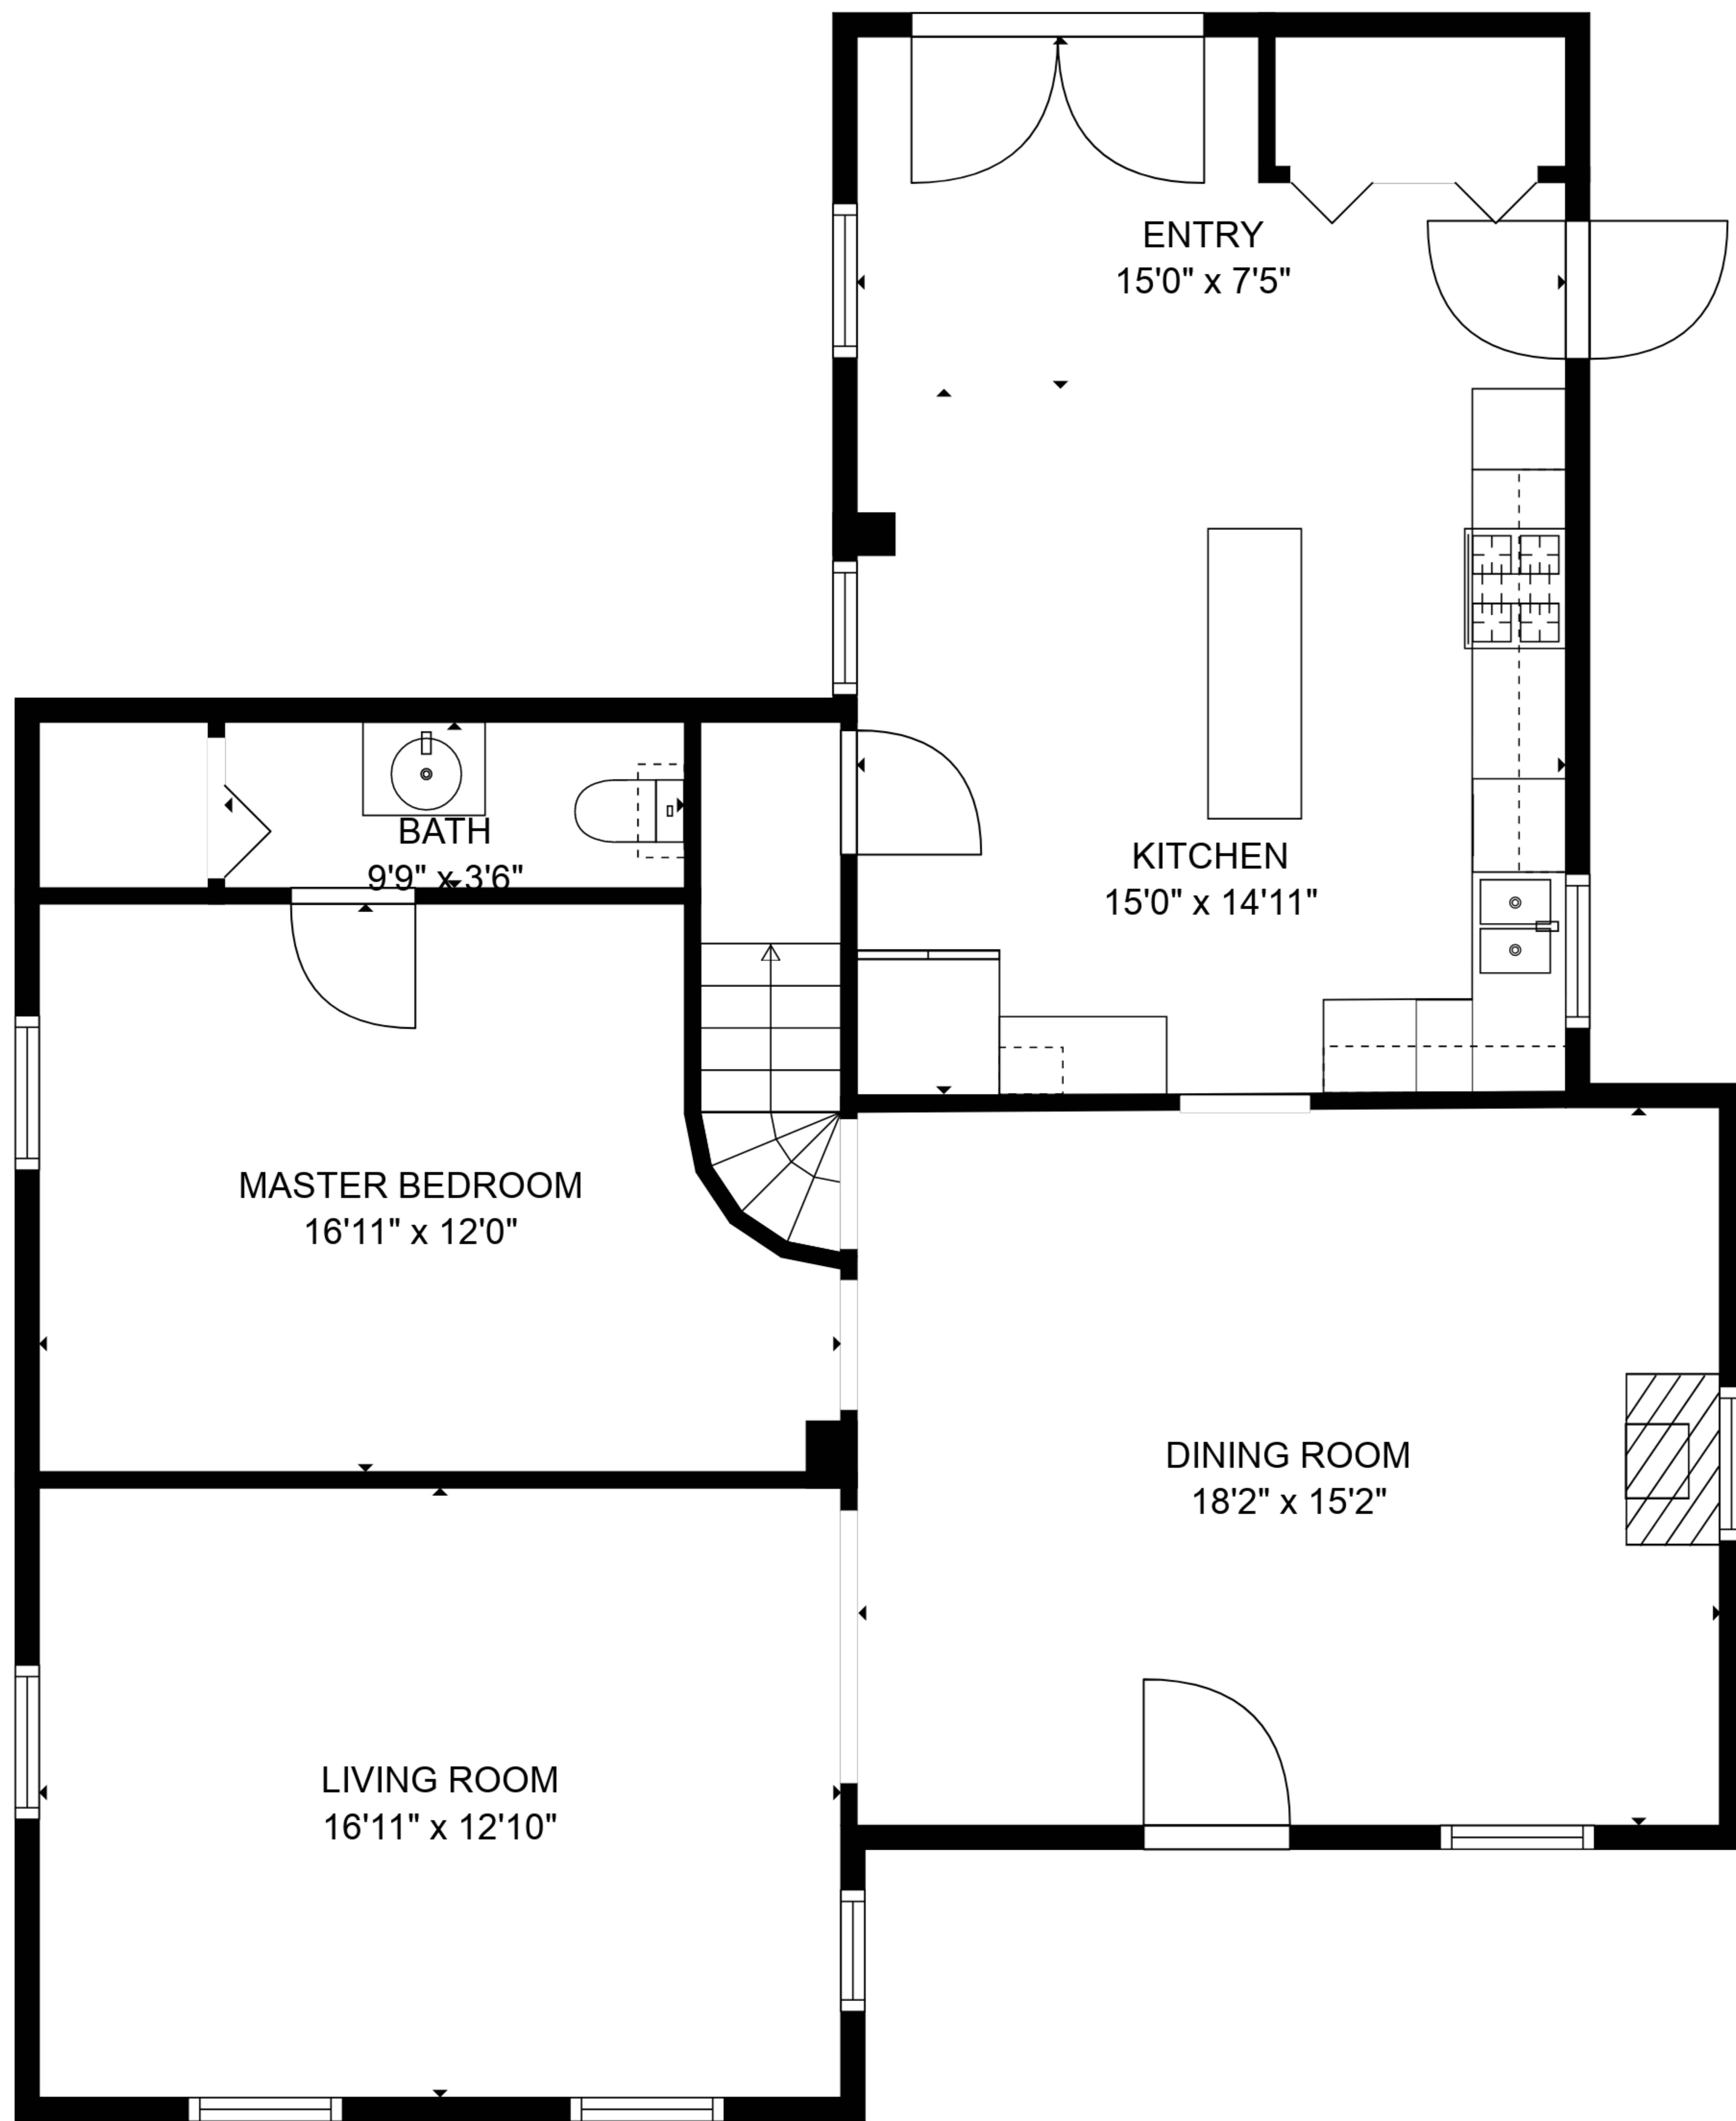

TOTAL: 1940 sq. ft

FLOOR 1: 1114 sq. ft, FLOOR 2: 826 sq. ft

FLOOR PLAN CREATED BY CUBICASA APP. MEASUREMENTS DEEMED HIGHLY RELIABLE BUT NOT GUARANTEED.

TOTAL: 1940 sq. ft
FLOOR 1: 1114 sq. ft, FLOOR 2: 826 sq. ft

FLOOR 1

FLOOR 2

TOTAL: 1940 sq. ft
 FLOOR 1: 1114 sq. ft, FLOOR 2: 826 sq. ft